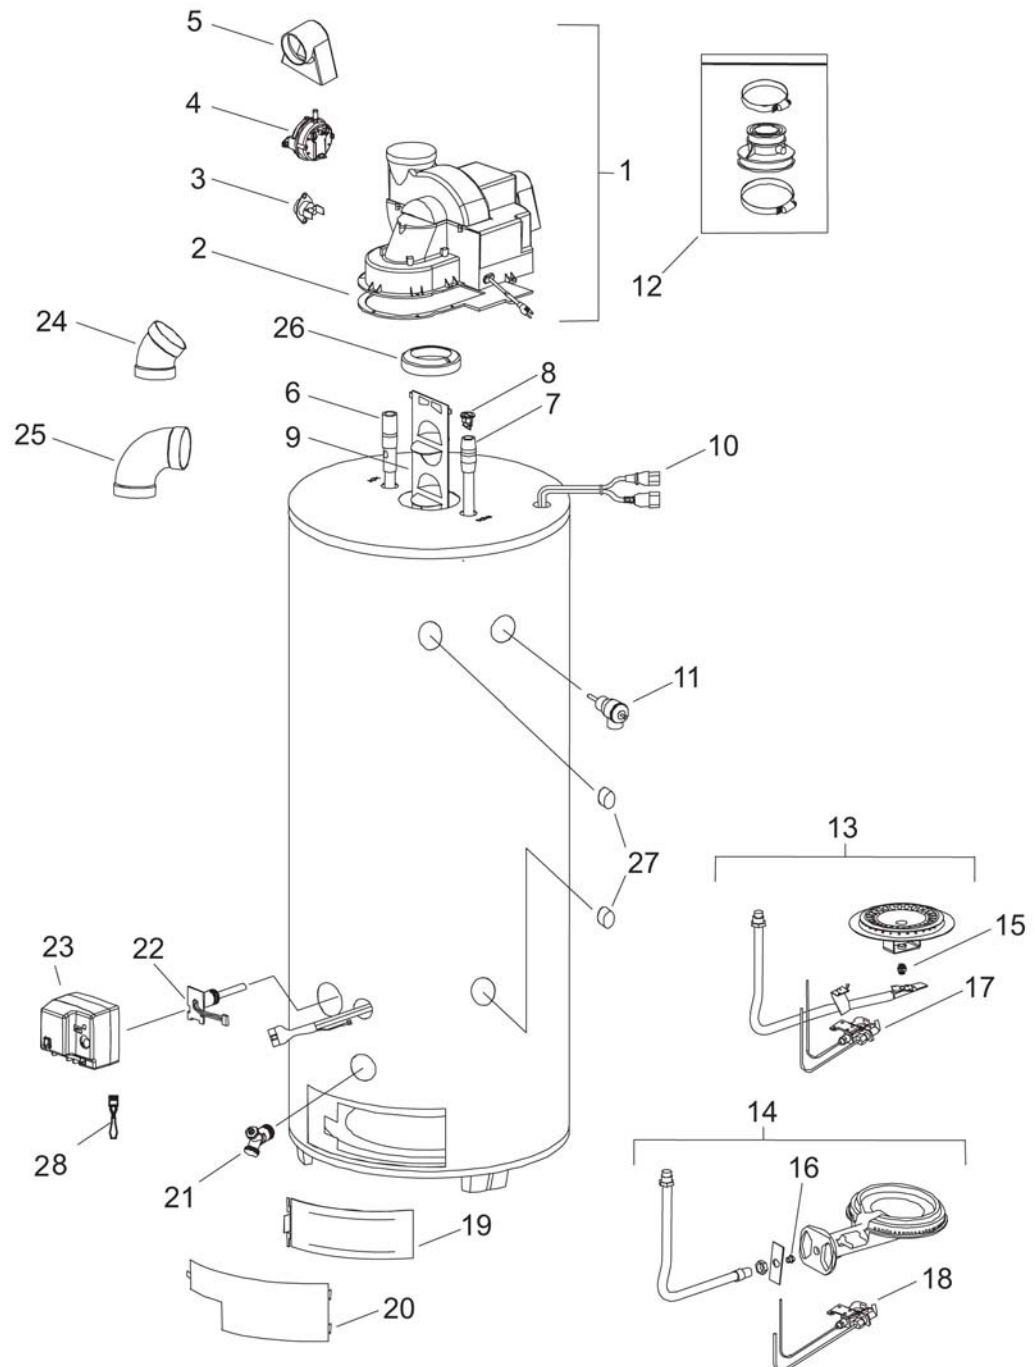

## Replacement Parts List

### Power-Vented Residential Gas Models LVN(L) 076

ITEM NO.	DESCRIPTION	MODEL/PART NUMBER
		<b>LV(N,L)076</b>
1	Blower	PVT1032
2	Blower Gasket	GKT1027
3	Hi Limit	HLC1003
4	Pressure Switch	PRS1032
5	Air Mixing Inlet	MSC1006
6	Anode, Magnesium	WTR1010
7	Dip Tube	WTR1018
8	Heat Trap Inlet	WTR1028
9	Flue Baffle	JKT1257
10	Safety Circuit Wire Harness	WRE1002
11	T&P Relief Valve	RLV1005
12	Exhaust Adaptor	DRV1203
13	Burner Assembly, NAT	BNR1301
14	Burner Assembly, LPG	BNR1302
15	Orifice, NAT	ORF1017
16	Orifice, LPG	ORF1032
17	Pilot Assembly, NAT	PLT1069
18	Pilot Assembly, LPG	PLT1070
19	Inner Door	JKT1109
20	Outer Door	JKT1049
21	Drain Valve	DRV1001
22	Gas Valve Sensor	TST1051
23	Gas Valve Nat	TST1024
23	Gas Valve LP	TST1025
25	Exhaust Termination Elbow	DRH1100
26	Flue Reducer	DRH1002
27	3/4 NPT Plug	MSC1018
28	Simulated Resistive Device	WRE1073