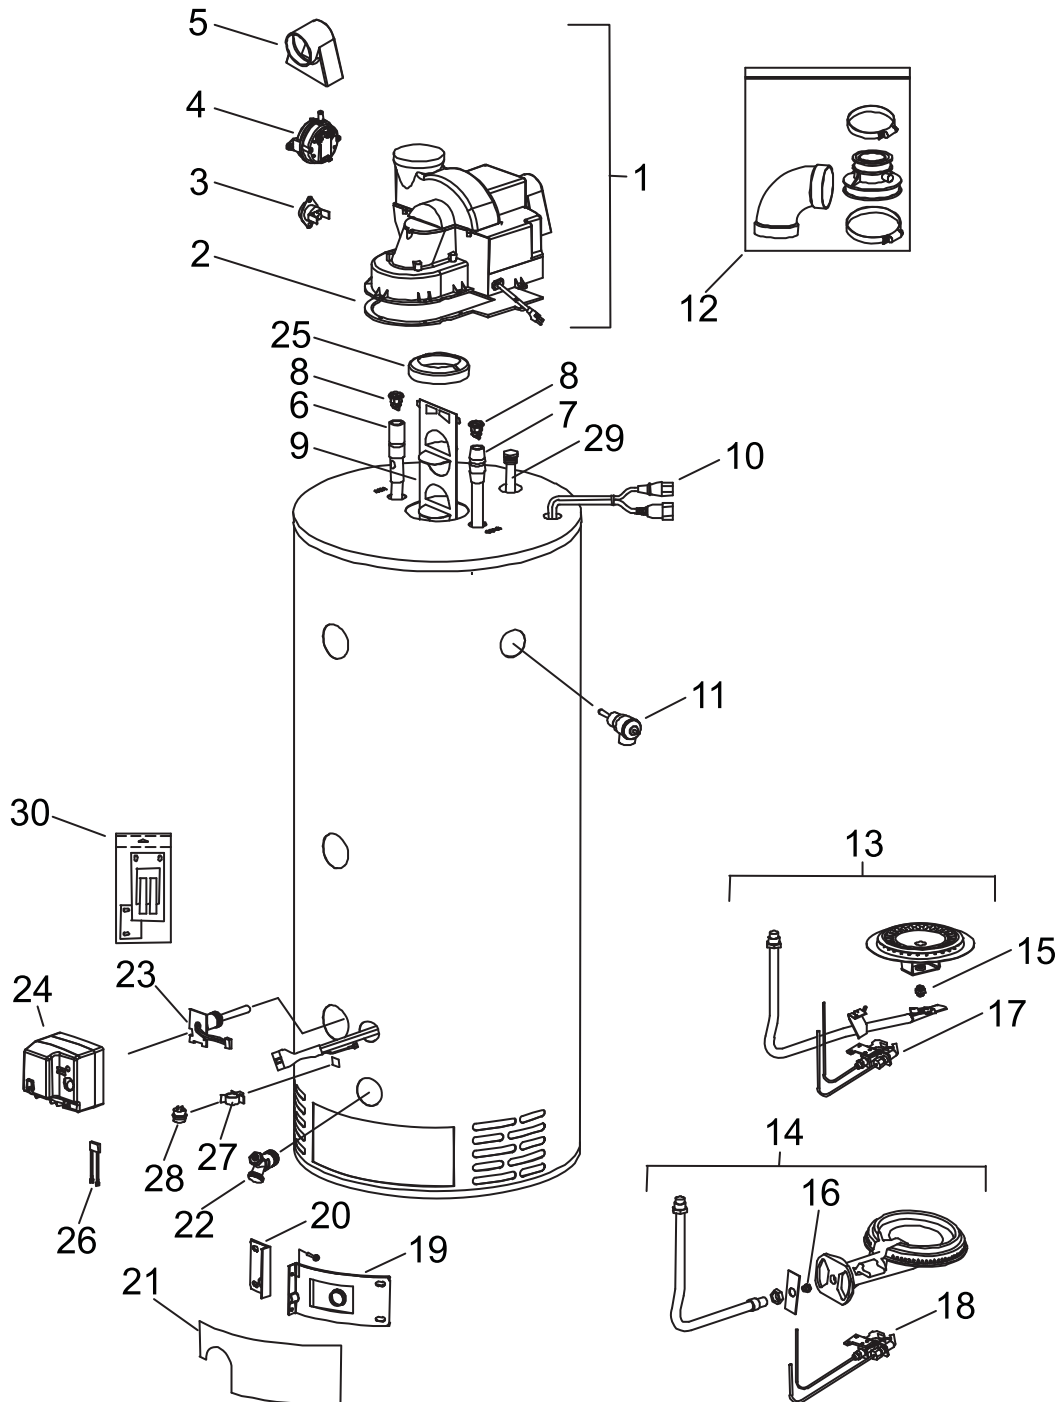

PARTS & SERVICE DEPARTMENT
 Nashville, Tennessee
 615-889-8900 • Fax: 615-547-1000
 www.Lochinvar.com

Replacement Parts List

Residential Gas Double Duty Power Vented XP (N,L) Models

ITEM NO.	DESCRIPTION	PART NO.
1	BLOWER	PVT1032
2	BLOWER GASKET	GKT1027
3	HI LIMIT	HLC1003
4	PRESSURE SWITCH	PRS1032
5	AIR MIXING INLET	MSC1006
6	ANODE, ALUMINUM	WTR10011
7	DIP TUBE	WTR1018
8	HEAT TRAP INSERT	WTR1028
9	FLUE BAFFLE	JKT1257
10	SAFETY CIRCUIT WIRE HARNESS	WRE1002
11	T&P RELIEF VALVE	RLV1005
12	EXHAUST ADAPTOR	DRH10000
13	BURNER ASSEMBLY, NAT	BNR1231
14	BURNER ASSEMBLY, LPG	BNR1302
15	ORIFICE, NAT	ORF1017
16	ORIFICE, LPG	ORF1032
17	PILOT ASSEMBLY, NAT	PLT1069
18	PILOT ASSEMBLY, LPG	PLT1070
19	RIGHT SIDE INNER DOOR	JKT1083
20	LEFT SIDE INNER DOOR	JKT1019
21	OUTER DOOR	JKT1029
22	DRAIN VALVE	DRV1001
23	GAS VALVE SENSOR	TST1052
24	GAS VALVE NAT	TST10001
24	GAS VALVE LP	TST10003
25	FLUE REDUCER	DRH1002
26	SENSOR HARNESS	WRE1004
27	FLAMMABLE VAPOR SENSOR CLIP	MSC1020
28	FLAMMABLE VAPOR SENSOR	TST1027
29	ANODE, ALUMINUM - HEX HEAD	WTR1202
30	INNER DOOR GASKET KIT	GKT1014