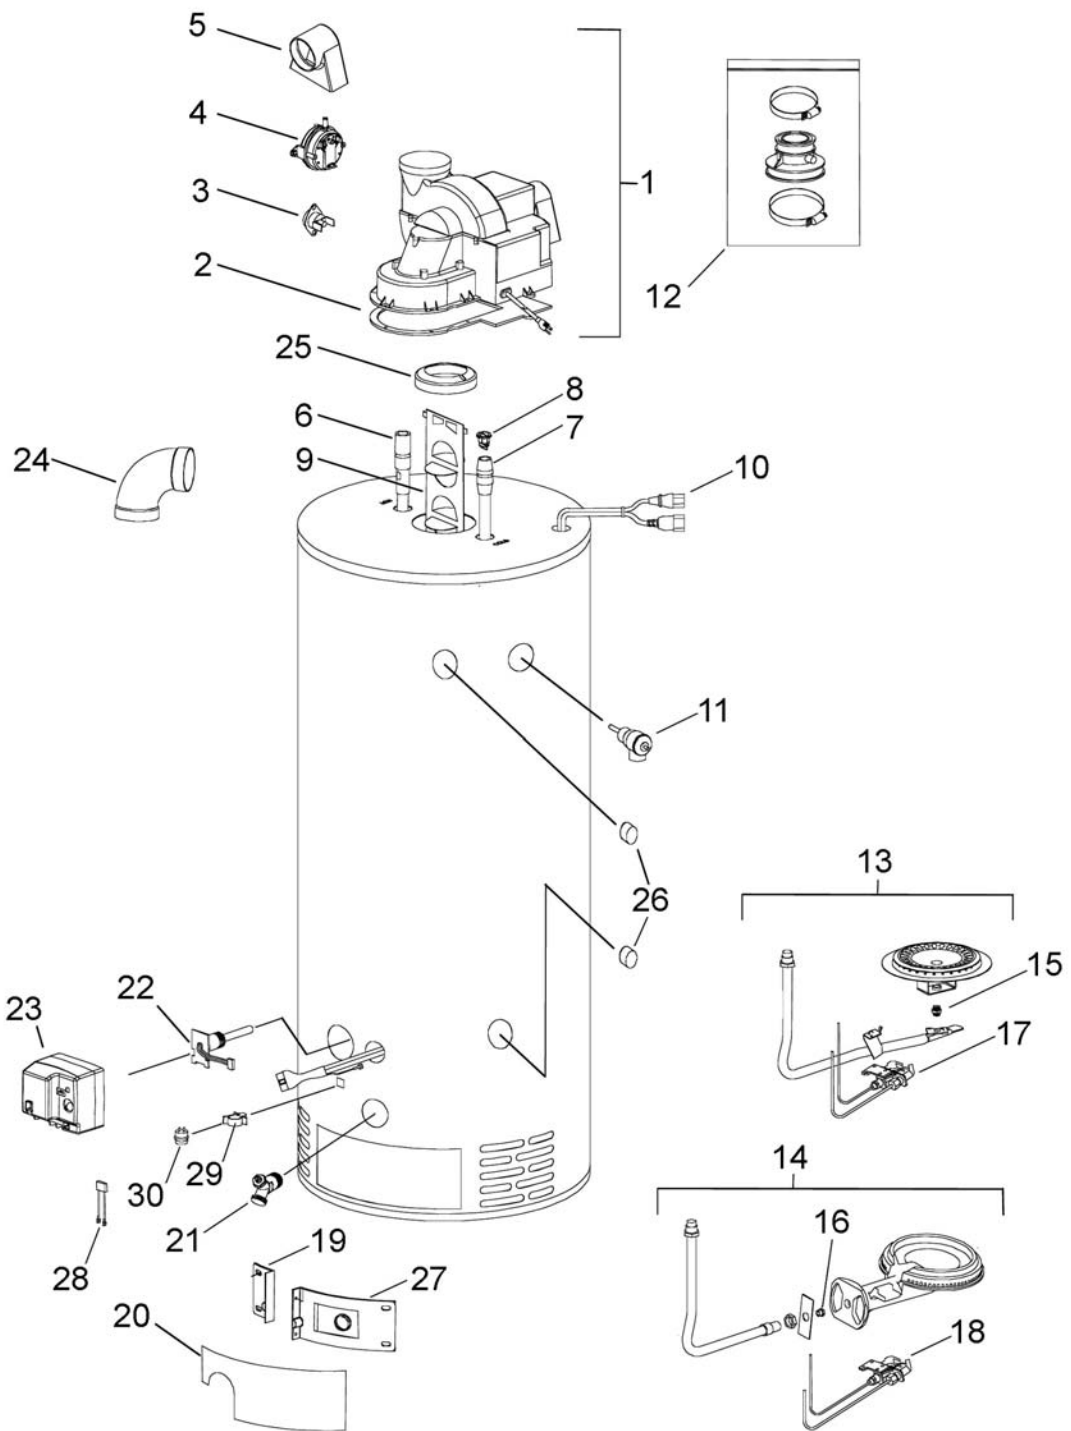

PARTS & SERVICE DEPARTMENT
 Nashville, Tennessee
 615-889-8900 • Fax: 615-547-1000
 www.Lochinvar.com

Replacement Parts List

**Power-Vented Residential Gas
 Models LVN(L)
 041G, 051G, 052G, & 065G**

ITEM NO.	DESCRIPTION	MODEL/PART NUMBER			
		LV(N,L)041G	LV(N,L)051G	LV(N,L)052G	LV(N,L)065G
1	Blower	PVT1033	PVT1033	PVT1032	PVT1032
2	Blower Gasket	GKT1027	GKT1027	GKT1027	GKT1027
3	Hi Limit	HLC1003	HLC1003	HLC1003	HLC1003
4	Pressure Switch	PRS1031	PRS1031	PRS1032	PRS1032
5	Air Mixing Inlet	MSC1006	MSC1006	MSC1006	MSC1006
6	Anode, Magnesium	WTR1060	WTR1060	WTR1010	WTR1009
7	Dip Tube	WTR1018	WTR1018	WTR1018	WTR1018
8	Heat Trap Inlet	WTR1028	WTR1028	WTR1028	WTR1028
9	Flue Baffle	JKT1095	JKT1095	JKT1096	JKT1096
10	Safety Circuit Wire Harness	WRE1001	WRE1001	WRE1002	WRE1002
11	T&P Relief Valve	RLV1004	RLV1004	RLV1005	RLV1004
12	Exhaust Adaptor	DRV1202	DRV1202	DRV1203	DRV1203
13	Burner Assembly, NAT	BNR1230	BNR1232	BNR1231	BNR1231
14	Burner Assembly, LPG	BNR1233	BNR1235	BNR1234	BNR1234
15	Orifice, NAT	ORF1025	ORF1025	ORF1017	ORF1017
16	Orifice, LPG	ORF1052	ORF1052	ORF1032	ORF1032
17	Pilot Assembly, NAT	PLT1069	PLT1069	PLT1069	PLT1069
18	Pilot Assembly, LPG	PLT1070	PLT1070	PLT1070	PLT1070
19	Left Side Inner Door	JKT1019	JKT1019	JKT1019	JKT1019
20	Outer Door	JKT1049	JKT1049	JKT1029	JKT1029
21	Drain Valve	DRV1007	DRV1007	DRV1001	DRV1007
22	Gas Valve Sensor	TST1051	TST1051	TST1051	TST1052
23	Gas Valve Nat	TST1024	TST1024	TST1024	TST1024
23	Gas Valve LP	TST1025	TST1025	TST1025	TST1025
24	Exhaust Termination Elbow	DRH1052	DRH1052	DRH1100	DRH1100
25	Flue Reducer	-	-	DRH1002	DRH1002
26	3/4 NPT Plug	-	-	MSC1018	MSC1018
27	Right Side Inner Door	JKT1083	JKT1083	JKT1084	JKT1084
28	Sensor Harness	WRE1004	WRE1004	WRE1004	WRE1004
29	Flammable Vapor Sensor Clip	MSC1020	MSC1020	MSC1020	MSC1020
30	Flammable Vapor Sensor	TST1027	RST1027	TST1027	TST1027