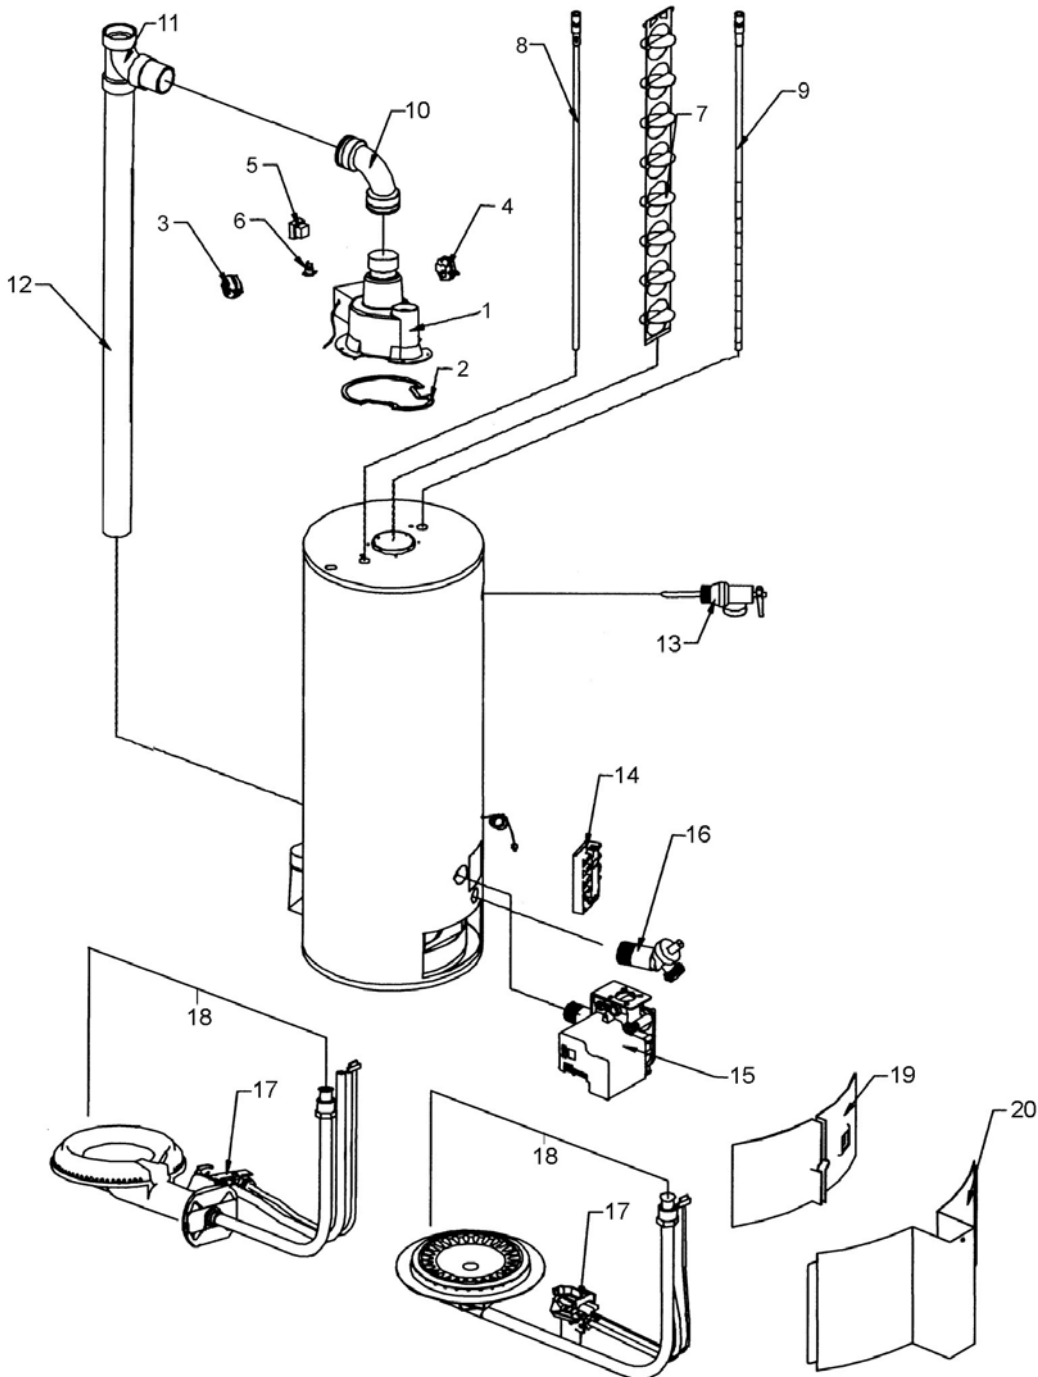

PARTS & SERVICE DEPARTMENT
 Nashville, Tennessee
 615-889-8900 / Fax: 615-547-1000
 www.Lochinvar.com

Replacement Parts List

**Residential Gas
 Power Direct Vent
 PRN & PRL 050, 065, & 075**

ITEM- NO.	DESCRIPTION	MODEL NUMBERS / PART NUMBERS		
		PRN(L)050	PRN(L)065	PRN(L)075
1	BLOWER	PVT1026	PVT1026	PVT1026
2	BLOWER GASKET	GKT1013	GKT1013	GKT1013
3	INTAKE PRESSURE SWITCH	PRS1020	PRS1020	PRS1020
4	EXHAUST PRESSURE SWITCH	PRS1021	PRS1021	PRS1021
5	TRANSFORMER	TRF1002	TRF1002	TRF1002
6	TEMPERATURE SWITCH	HLC1026	HLC1026	HLC1026
7	FLUE BAFFLE	JKT1004	JKT1004	JKT1004
8	ANODE, MAGNESIUM 3/4" DIA	WTR1019	WTR1019	WTR1019
8	ANODE, ALUMINUM 3/4" DIA	WTR1040	WTR1040	WTR1040
9	DIP TUBE	WTR1018	WTR1018	WTR1018
10	RUBBER TRANSITION ELBOW	MSC1011	MSC1011	MSC1011
11	HORIZONTAL INTAKE PIPE	MSC1012	MSC1012	MSC1015
12	VERTICAL INTAKE PIPE	MSC1013	MSC1013	MSC1014
13	T&P RELIEF VALVE	RLV1001	RLV1001	RLV1001
14	THERMOSTAT	TST1121	TST1121	TST1121
15	GAS VALVE NAT	VAL1170	VAL1170	VAL1170
15	GAS VALVE LPG	VAL1171	VAL1171	VAL1171
16	BRASS DRAIN VALVE	DRV1001	DRV1001	DRV1001
17	PILOT NAT	PLT1217	PLT1217	PLT1217
17	PILOT LPG	PLT1210	PLT1210	PLT1210
18	BURNER ASSEMBLY NAT	BNR1011	BNR1002	BNR1018
18	BURNER ASSEMBLY LPG	BNR1042	BNR1008	BNR1010
19	INNER DOOR WITH GASKET	JKT1102	JKT1102	JKT1102
20	OUTER DOOR	JKT1185	JKT1185	JKT1185