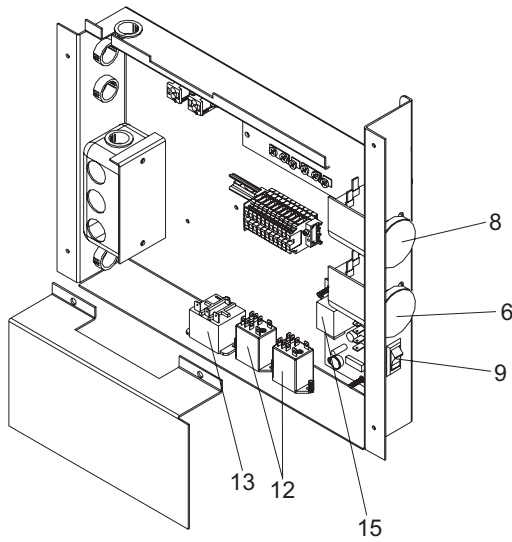

Electrical Box