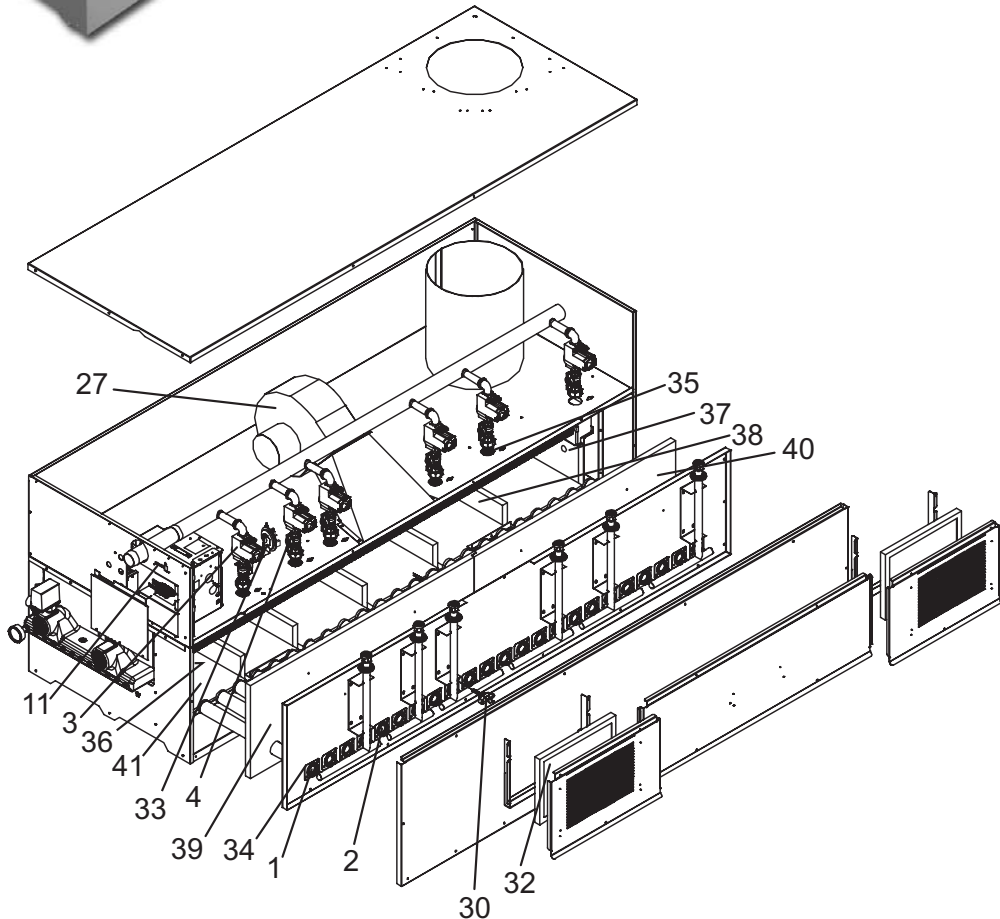

Replacement Parts List

Copper-Fin®
Boilers & Water Heaters
CB—CW—986 - 2066