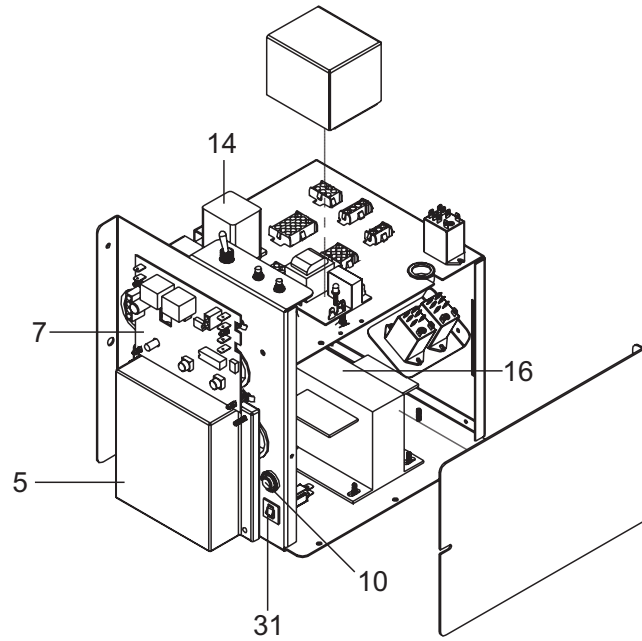

Heat Exchanger Assembly

Gas Train

ITEM NO.	PART NO.	DESCRIPTION	MODEL NO.																								
BURNERS																											
1																											
BNR3422	Main Burner																										
BNR3423	Main Burner w/ Barb Pressure Tap *Before serial #E05H00176040																										
BNR3430	Main Burner w/ Comp. Ftg. Pressure Tap **After serial #E05H00176040																										
		<table border="1"> <thead> <tr> <th>Model</th> <th>BNR3423*</th> <th>BNR3430**</th> <th>BNR3422</th> </tr> </thead> <tbody> <tr> <td>986</td> <td>1 ea</td> <td>1 ea</td> <td>10 ea</td> </tr> <tr> <td>1256</td> <td>1 ea</td> <td>1 ea</td> <td>13 ea</td> </tr> <tr> <td>1436</td> <td>1 ea</td> <td>1 ea</td> <td>15 ea</td> </tr> <tr> <td>1796</td> <td>1 ea</td> <td>1 ea</td> <td>19 ea</td> </tr> <tr> <td>2066</td> <td>1 ea</td> <td>1 ea</td> <td>22 ea</td> </tr> </tbody> </table>	Model	BNR3423*	BNR3430**	BNR3422	986	1 ea	1 ea	10 ea	1256	1 ea	1 ea	13 ea	1436	1 ea	1 ea	15 ea	1796	1 ea	1 ea	19 ea	2066	1 ea	1 ea	22 ea	
Model	BNR3423*	BNR3430**	BNR3422																								
986	1 ea	1 ea	10 ea																								
1256	1 ea	1 ea	13 ea																								
1436	1 ea	1 ea	15 ea																								
1796	1 ea	1 ea	19 ea																								
2066	1 ea	1 ea	22 ea																								
GAS TRAIN ASSEMBLIES																											
2	ORF2421	ORIFICE, NAT.	C(B,W)N986-2066																								
2	ORF2418	ORIFICE, LPG	C(B,W)L986-2066																								
3	VAL2076	GAS VALVE, NAT	C(B,W)N986-2066																								
3	VAL2413	GAS VALVE, LPG	C(B,W)L986-2066																								
4	VAL2421	BALL VALVE	ALL																								
CONTROLS & GAUGES																											
5	RLY2402	MODULE, IGNITION	ALL																								
6	HLC2701	AUTO RESET HIGH LIMIT	ALL (OPTIONAL)																								
7	TST2314	THERMOSTAT TWO STAGE	ALL																								
8	HLC2702	MANUAL RESET HIGH LIMIT	ALL																								
9	SWT2006	SWITCH, ON/OFF	ALL																								
10	SWT2004	SWITCH, ROUND PUSH BUTTON	ALL																								
11	RLY2044	BOARD DISPLAY	ALL																								
12	RLY2051	RELAY, 10 AMP DPDT	ALL																								
13	RLY2052	RELAY, PANEL MOUNT, 30 AMP	ALL																								
14	RLY2424	RELAY, 24 V	ALL																								
15	RLY2714	ADJ RELAY	ALL																								
16	TRF2701	TRANSFORMER	ALL																								
17	WTR2041	FLOW SWITCH	ALL																								
18	GTP2900	GAUGE TEMP & PRESSURE	CB986-2066																								
18	GTP3000	GAUGE TEMPERATURE	CW986-2066																								
HEAT EXCHANGERS																											
19	HEX3000	HEAT EXCHANGER	CW986																								
19	HEX3001	HEAT EXCHANGER	CW1256																								
19	HEX3002	HEAT EXCHANGER	CW1436																								
19	HEX3003	HEAT EXCHANGER	CW1796																								
19	HEX3004	HEAT EXCHANGER	CW2066																								
19	HEX3420	HEAT EXCHANGER	CB986																								
19	HEX3421	HEAT EXCHANGER	CB1256																								
19	HEX3422	HEAT EXCHANGER	CB1436																								
19	HEX3423	HEAT EXCHANGER	CB1796																								
19	HEX3424	HEAT EXCHANGER	CB2066																								
20	JKE6078	V-BAFFLE	C(B,W)986																								
20	JKE6079	V-BAFFLE	C(B,W)1256																								
20	JKE6080	V-BAFFLE	C(B,W)1436																								
20	JKE6081	V-BAFFLE	C(B,W)1796																								
20	JKE6082	V-BAFFLE	C(B,W)2066																								
21	JKE6159	FRAME RUNNER	C(B,W)986																								
21	JKE6160	FRAME RUNNER	C(B,W)1256																								
21	JKE6161	FRAME RUNNER	C(B,W)1436																								
21	JKE6162	FRAME RUNNER	C(B,W)1796																								
21	JKE6163	FRAME RUNNER	C(B,W)2066																								
22	GKT2418	HEAT SHIELD GASKET	ALL																								
23	JKD6187	FRAME END	ALL																								
MISCELLANEOUS																											
24	TST2300	BULBWELL	ALL																								
25	TST2305	BULBWELL 3/4 THERMOSTAT PF	ALL																								
26	TST2032	SENSOR	ALL																								
27	FAN2010	FAN ASSEMBLY	C(B,W)986-1256																								
27	FAN2011	FAN ASSEMBLY	C(B,W)1436-2066																								
28	RLV2001	RELIEF VALVE, PRESSURE ONLY	CB986-2066																								
28	RLV2017	RELIEF VALVE, TEMP & PRESSURE	CW986-2066																								
29	ARM3024PAB	PUMP	CW986-2066																								
30	PLT3400	IGNITER	ALL																								
31	MSC2447	CIRCUIT BREAKER	ALL																								
32	FIL2001	FILTER AIR	ALL																								