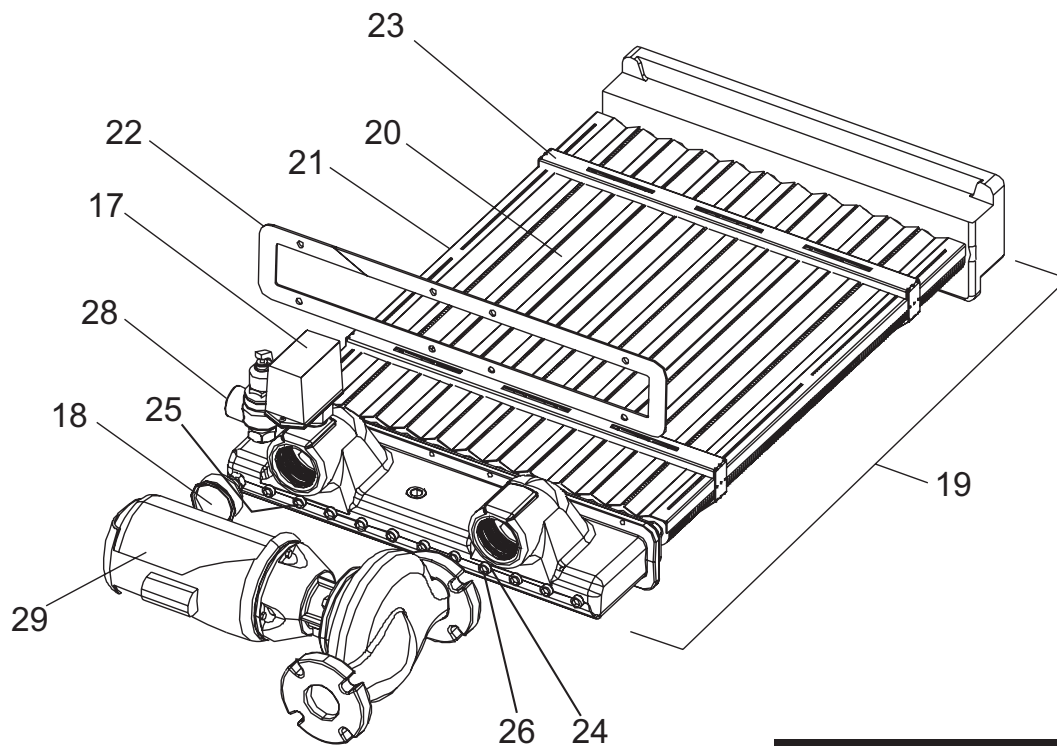

Heat Exchanger Assembly

Gas Train

ITEM NO.	PART NO.	DESCRIPTION	MODEL NO.																								
BURNERS																											
1																											
BNR3422	Main Burner																										
BNR3423	Main Burner w/ Barb Pressure Tap *Before serial #E05H00176040																										
BNR3430	Main Burner w/ Comp. Ftg. Pressure Tap **After serial #E05H00176040																										
		<table border="1"> <thead> <tr> <th>Model</th> <th>BNR3423*</th> <th>BNR3430**</th> <th>BNR3422</th> </tr> </thead> <tbody> <tr> <td>986</td> <td>1 ea</td> <td>1 ea</td> <td>10 ea</td> </tr> <tr> <td>1256</td> <td>1 ea</td> <td>1 ea</td> <td>13 ea</td> </tr> <tr> <td>1436</td> <td>1 ea</td> <td>1 ea</td> <td>15 ea</td> </tr> <tr> <td>1796</td> <td>1 ea</td> <td>1 ea</td> <td>19 ea</td> </tr> <tr> <td>2066</td> <td>1 ea</td> <td>1 ea</td> <td>22 ea</td> </tr> </tbody> </table>	Model	BNR3423*	BNR3430**	BNR3422	986	1 ea	1 ea	10 ea	1256	1 ea	1 ea	13 ea	1436	1 ea	1 ea	15 ea	1796	1 ea	1 ea	19 ea	2066	1 ea	1 ea	22 ea	
Model	BNR3423*	BNR3430**	BNR3422																								
986	1 ea	1 ea	10 ea																								
1256	1 ea	1 ea	13 ea																								
1436	1 ea	1 ea	15 ea																								
1796	1 ea	1 ea	19 ea																								
2066	1 ea	1 ea	22 ea																								
GAS TRAIN ASSEMBLIES																											
2	ORF2421	ORIFICE, NAT.	C(B,W)N986-2066																								
2	ORF2418	ORIFICE, LPG	C(B,W)L986-2066																								
3	VAL2076	GAS VALVE, NAT	C(B,W)N986-2066																								
3	VAL2413	GAS VALVE, LPG	C(B,W)L986-2066																								
4	VAL2421	BALL VALVE	ALL																								
CONTROLS & GAUGES																											
5	RLY2402	MODULE, IGNITION	ALL																								
6	HLC2701	AUTO RESET HIGH LIMIT	ALL (OPTIONAL)																								
7	TST2314	THERMOSTAT TWO STAGE	ALL																								
8	HLC2702	MANUAL RESET HIGH LIMIT	ALL																								
9	SWT2006	SWITCH, ON/OFF	ALL																								
10	SWT2004	SWITCH, ROUND PUSH BUTTON	ALL																								
11	RLY2044	BOARD DISPLAY	ALL																								
12	RLY2051	RELAY, 10 AMP DPDT	ALL																								
13	RLY2052	RELAY, PANEL MOUNT, 30 AMP	ALL																								
14	RLY2424	RELAY, 24 V	ALL																								
15	RLY2714	ADJ RELAY	ALL																								
16	TRF2701	TRANSFORMER	ALL																								
17	WTR2041	FLOW SWITCH	ALL																								
18	GTP2900	GAUGE TEMP & PRESSURE	CB986-2066																								
18	GTP3000	GAUGE TEMPERATURE	CW986-2066																								
HEAT EXCHANGERS																											
19	HEX3000	HEAT EXCHANGER	CW986																								
19	HEX3001	HEAT EXCHANGER	CW1256																								
19	HEX3002	HEAT EXCHANGER	CW1436																								
19	HEX3003	HEAT EXCHANGER	CW1796																								
19	HEX3004	HEAT EXCHANGER	CW2066																								
19	HEX3420	HEAT EXCHANGER	CB986																								
19	HEX3421	HEAT EXCHANGER	CB1256																								
19	HEX3422	HEAT EXCHANGER	CB1436																								
19	HEX3423	HEAT EXCHANGER	CB1796																								
19	HEX3424	HEAT EXCHANGER	CB2066																								
20	JKE6078	V-BAFFLE	C(B,W)986																								
20	JKE6079	V-BAFFLE	C(B,W)1256																								
20	JKE6080	V-BAFFLE	C(B,W)1436																								
20	JKE6081	V-BAFFLE	C(B,W)1796																								
20	JKE6082	V-BAFFLE	C(B,W)2066																								
21	JKE6159	FRAME RUNNER	C(B,W)986																								
21	JKE6160	FRAME RUNNER	C(B,W)1256																								
21	JKE6161	FRAME RUNNER	C(B,W)1436																								
21	JKE6162	FRAME RUNNER	C(B,W)1796																								
21	JKE6163	FRAME RUNNER	C(B,W)2066																								
22	GKT2418	HEAT SHIELD GASKET	ALL																								
23	JKD6187	FRAME END	ALL																								
MISCELLANEOUS																											
24	TST2300	BULBWELL	ALL																								
25	TST2305	BULBWELL 3/4 THERMOSTAT PF	ALL																								
26	TST2032	SENSOR	ALL																								
27	FAN2010	FAN ASSEMBLY	C(B,W)986-1256																								
27	FAN2011	FAN ASSEMBLY	C(B,W)1436-2066																								
28	RLV2001	RELIEF VALVE, PRESSURE ONLY	CB986-2066																								
28	RLV2017	RELIEF VALVE, TEMP & PRESSURE	CW986-2066																								
29	ARM3024PAB	PUMP	CW986-2066																								
30	PLT3400	IGNITER	ALL																								
31	MSC2447	CIRCUIT BREAKER	ALL																								
32	FIL2001	FILTER AIR	ALL																								