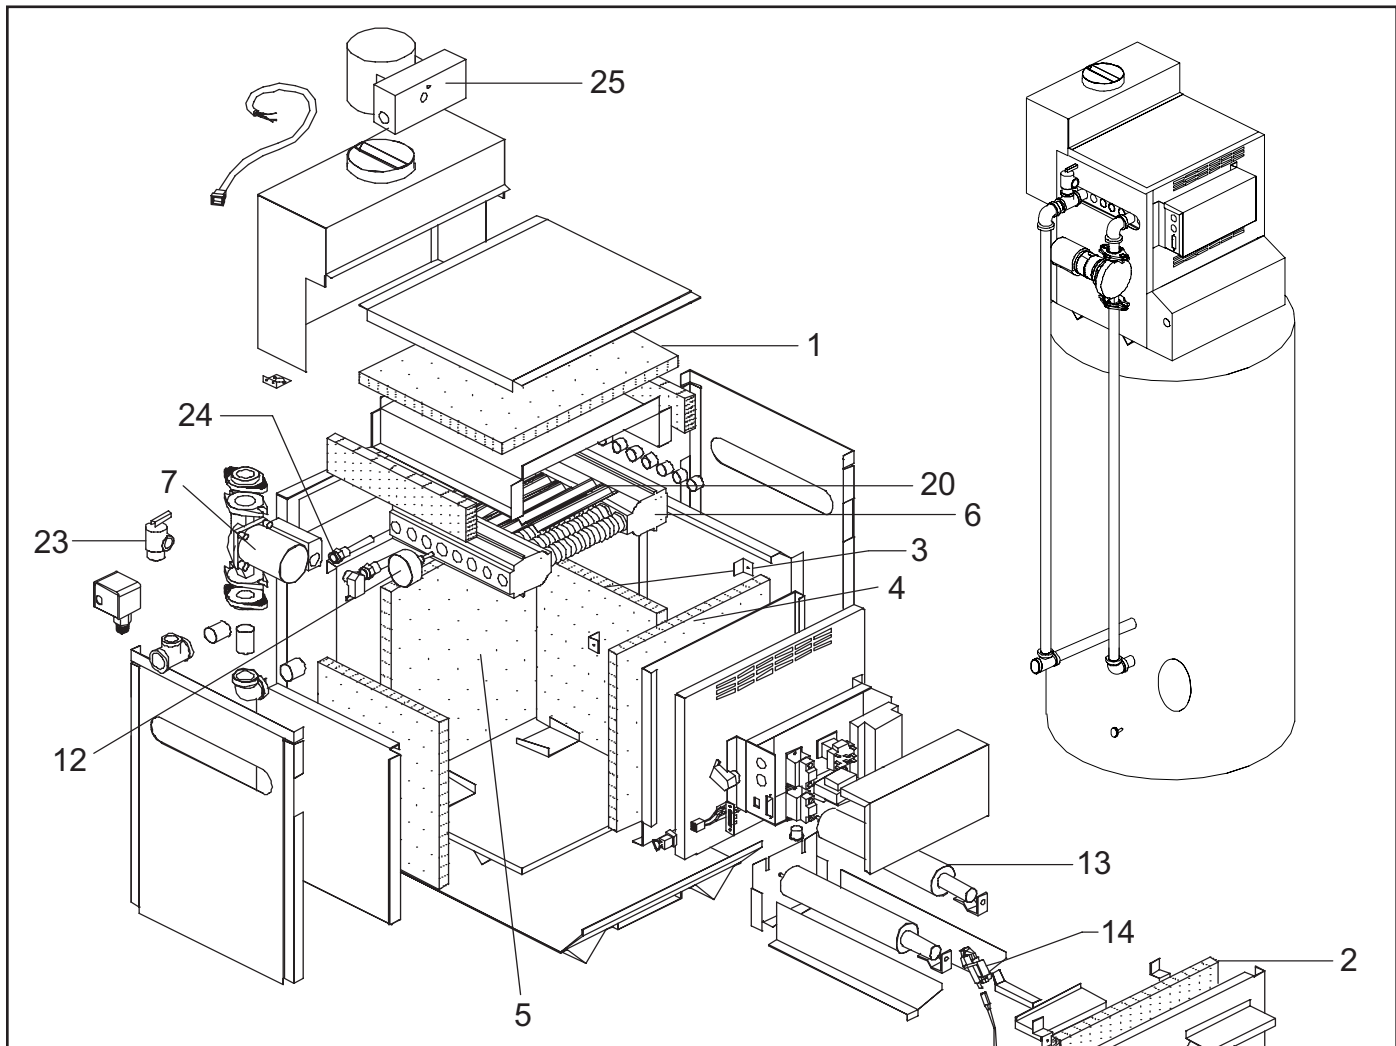

PARTS DEPOT
 Nashville, Tennessee
 615-889-8900 • Fax: 615-547-1000
 www.Lochinvar.com

Replacement Parts List

Copper-Pak® Water Heaters & Storage Tank RW Models

CONTROL PANEL ASSEMBLY

RPL7009

ITEM NO.	PART NO.	DESCRIPTION	MODEL NO.
LOCH-HEAT TILE			
1	FIB2912	LOCH-HEAT TILE, TOP	180
1	FIB2926	LOCH-HEAT TILE, TOP	199
1	FIB2927	LOCH-HEAT TILE, TOP	270
1	FIB2929	LOCH-HEAT TILE, TOP	360
2	FIB2904	LOCH-HEAT TILE, FILLER	180
2	FIB2918	LOCH-HEAT TILE, FILLER	199
2	FIB2919	LOCH-HEAT TILE, FILLER	270
2	FIB2921	LOCH-HEAT TILE, FILLER	360
3	FIB2900	LOCH-HEAT TILE, SIDE	ALL
4	FIB2908	LOCH-HEAT TILE, FRONT	180
4	FIB2922	LOCH-HEAT TILE, FRONT	199
4	FIB2923	LOCH-HEAT TILE, FRONT	270
4	FIB2925	LOCH-HEAT TILE, FRONT	360
5	FIB2916	LOCH-HEAT TILE, BACK	180
5	FIB2930	LOCH-HEAT TILE, BACK	199
5	FIB2931	LOCH-HEAT TILE, BACK	270
5	FIB2933	LOCH-HEAT TILE, BACK	360
HEAT EXCHANGERS			
6	HEX3047	HEAT EXCHANGER, HLW (After serial #F006936)	180
6	HEX3048	HEAT EXCHANGER, HLW (After serial #F006936)	199
6	HEX3049	HEAT EXCHANGER, HLW (After serial #F006936)	270
6	HEX3051	HEAT EXCHANGER, HLW (After serial #F006936)	360
6	HEX3807	HEAT EXCHANGER, H (Before serial #F006936)	180
6	HEX3808	HEAT EXCHANGER, H (Before serial #F006936)	199
6	HEX3809	HEAT EXCHANGER, H (Before serial #F006936)	270
6	HEX3811	HEAT EXCHANGER, H (Before serial #F006936)	360
PUMP			
7	ARM3045PAB	PUMP (Std. After Serial # L01)	ALL
7	ARM3045PBF	PUMP (Before Serial # L01)	ALL
CONTROLS			
8	RLY2023	IGNITION MODULE	ALL F9's
9	TRF2004	TRANSFORMER 50V.A.	ALL
10	TST3920	OPERATOR	ALL
10	TST3910	LIMIT	ALL
10	TST3911*	HIGH LIMIT	ALL
10	TST2600	OVERHEAT, LIMIT MANUAL RESET (RW F-1, From serial # F966719)	RW (F-1)
11	MSC2320	TERMINAL BOARD	ALL
12	GTP3000	TEMPERATURE GAUGE	ALL
-	RLY2714	RELAY, ADJUSTABLE (F1's ONLY) [RW F-1, To serial #F966718]	RW (F-1)
-	RLY2903	RELAY, 24V. (F1's ONLY) [RW F-1, To serial # F966718]	RW (F-1)
PILOT & BURNER ASSEMBLIES			
13	BNR2902	MAIN BURNER	ALL
14	PLT2016	PILOT, BNR, NAT. F1	180 - 270
14	PLT2017	PILOT, BNR, LPG. F1	180 - 270
14	PLT2905	PILOT, BNR, NAT. F9/M9's	ALL
14	PLT2907	PILOT, BNR, LPG. F9/M9's	ALL
16	ORF2904	ORIFICE, MAIN BNR. NAT.	ALL
16	ORF2901	ORIFICE, MAIN BNR. LPG.	ALL
17	WRE2030	IGNITION CABLE F9/M9's	ALL
18	PLT2903	THERMOCOUPLE	180
18	PLT2904	THERMOCOUPLE	199 - 270
GAS VALVES			
19	VAL2920	GAS VALVE, NAT. F1	180 & 270
19	VAL2927	GAS VALVE, NAT. F1	199
19	VAL2921	GAS VALVE, LPG. F1	180 - 270
19	VAL2928	GAS VALVE, NAT. F9	ALL
19	VAL2929	GAS VALVE, LPG. F9	ALL
19	VAL2930	GAS VALVE, NAT. M9	ALL
19	VAL2933	GAS VALVE, LPG. M9	ALL
WATER STORAGE TANK			
-	WTR1013	ANODE, MAGNESIUM	ALL
-	WTR1041	ANODE, ALUMINUM	OPTIONAL
-	WTR1016	HANDHOLE CLEANOUT COVER	ALL
-	GKT1010	GASKET, HANDHOLE	ALL
-	RJS-085	TANK, COMPLETE	ALL 085
-	RJS-100	TANK, COMPLETE	ALL 100
-	MSC2050	TUBE BAFFLE, INLET	ALL
MISCELLANEOUS			
20	JKR2062	V-BAFFLE	180
20	JKR2179	V-BAFFLE	199
20	JKR2180	V-BAFFLE	270
20	JKR6182	V-BAFFLE	360
21	WRE2911	WIRE HARNESS F1	ALL
21	WRE2912	WIRE HARNESS F9	ALL
22	WRE2915	JUMPER PLUG	ALL
23	RLV2006	RELIEF VALVE, T & P	ALL
24	TST2301	BULB WELL	ALL
25	DRH2936	FLUE DAMPER 180 & 190	OPTIONAL
25	DRH2937	FLUE DAMPER 270	OPTIONAL
25	DRH2938	FLUE DAMPER 360	OPTIONAL
-	GLV3890	OUTLET TEE FOR ITEMS 24 & 25 (1.5" X .75" X 1.5") with 3/8" Tapping	ALL
-	LPK3901	NAT. TO LPG. CONV. KIT, F1 (NOTE: Manifold Gas Pressure = 7.7"W.C. on the 199)	OPTIONAL
-	LPK3904	NAT. TO LPG. CONV. KIT, F9 (NOTE: Manifold Gas Pressure = 7.7"W.C. on the 199)	OPTIONAL
-	TST2015	MANUAL RESET HI LIMIT	OPTIONAL
-	WTR2040	FLOW SWITCH	OPTIONAL
-	RLY2707	PUMP DELAY (Std. After Serial # L01)	ALL
-	WTR2528	LOW WATER CUT OFF	OPTIONAL
-	WTR2532	PROBE FOR LWCO	OPTIONAL
-	TST2006	TANKSTAT	OPTIONAL
-	TST2301	BULBWELL, TANKSTAT	OPTIONAL