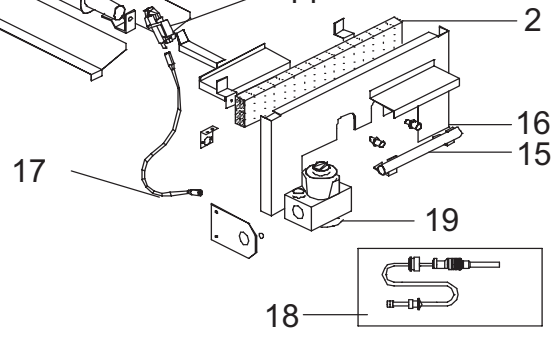

PARTS DEPOT
 Nashville, Tennessee
 615-889-8900 • Fax: 615-547-1000
 www.Lochinvar.com

Replacement Parts List

Copper-Pak® Water Heaters & Storage Tank RW Models

CONTROL PANEL ASSEMBLY

RPL7009

ITEM NO.	PART NO.	DESCRIPTION	MODEL NO.
LOCH-HEAT TILE			
1	FIB2912	LOCH-HEAT TILE, TOP	180
1	FIB2926	LOCH-HEAT TILE, TOP	199
1	FIB2927	LOCH-HEAT TILE, TOP	270
1	FIB2929	LOCH-HEAT TILE, TOP	360
2	FIB2904	LOCH-HEAT TILE, FILLER	180
2	FIB2918	LOCH-HEAT TILE, FILLER	199
2	FIB2919	LOCH-HEAT TILE, FILLER	270
2	FIB2921	LOCH-HEAT TILE, FILLER	360
3	FIB2900	LOCH-HEAT TILE, SIDE	ALL
4	FIB2908	LOCH-HEAT TILE, FRONT	180
4	FIB2922	LOCH-HEAT TILE, FRONT	199
4	FIB2923	LOCH-HEAT TILE, FRONT	270
4	FIB2925	LOCH-HEAT TILE, FRONT	360
5	FIB2916	LOCH-HEAT TILE, BACK	180
5	FIB2930	LOCH-HEAT TILE, BACK	199
5	FIB2931	LOCH-HEAT TILE, BACK	270
5	FIB2933	LOCH-HEAT TILE, BACK	360
HEAT EXCHANGERS			
6	HEX3047	HEAT EXCHANGER, HLW (After serial #F006936)	180
6	HEX3048	HEAT EXCHANGER, HLW (After serial #F006936)	199
6	HEX3049	HEAT EXCHANGER, HLW (After serial #F006936)	270
6	HEX3051	HEAT EXCHANGER, HLW (After serial #F006936)	360
6	HEX3807	HEAT EXCHANGER, H (Before serial #F006936)	180
6	HEX3808	HEAT EXCHANGER, H (Before serial #F006936)	199
6	HEX3809	HEAT EXCHANGER, H (Before serial #F006936)	270
6	HEX3811	HEAT EXCHANGER, H (Before serial #F006936)	360
PUMP			
7	ARM3045PAB	PUMP (Std. After Serial # L01)	ALL
7	ARM3045PBF	PUMP (Before Serial # L01)	ALL
CONTROLS			
8	RLY2023	IGNITION MODULE	ALL F9's
9	TRF2004	TRANSFORMER 50V.A.	ALL
10	TST3920	OPERATOR	ALL
10	TST3910	LIMIT	ALL
10	TST3911*	HIGH LIMIT	ALL
10	TST2600	OVERHEAT, LIMIT MANUAL RESET (RW F-1, From serial # F966719)	RW (F-1)
11	MSC2320	TERMINAL BOARD	ALL
12	GTP3000	TEMPERATURE GAUGE	ALL
-	RLY2714	RELAY, ADJUSTABLE (F1's ONLY) [RW F-1, To serial #F966718]	RW (F-1)
-	RLY2903	RELAY, 24V. (F1's ONLY) [RW F-1, To serial # F966718]	RW (F-1)
PILOT & BURNER ASSEMBLIES			
13	BNR2902	MAIN BURNER	ALL
14	PLT2016	PILOT, BNR, NAT. F1	180 - 270
14	PLT2017	PILOT, BNR, LPG. F1	180 - 270
14	PLT2905	PILOT, BNR, NAT. F9/M9's	ALL
14	PLT2907	PILOT, BNR, LPG. F9/M9's	ALL
16	ORF2904	ORIFICE, MAIN BNR. NAT.	ALL
16	ORF2901	ORIFICE, MAIN BNR. LPG.	ALL
17	WRE2030	IGNITION CABLE F9/M9's	ALL
18	PLT2903	THERMOCOUPLE	180
18	PLT2904	THERMOCOUPLE	199 - 270
GAS VALVES			
19	VAL2920	GAS VALVE, NAT. F1	180 & 270
19	VAL2927	GAS VALVE, NAT. F1	199
19	VAL2921	GAS VALVE, LPG. F1	180 - 270
19	VAL2928	GAS VALVE, NAT. F9	ALL
19	VAL2929	GAS VALVE, LPG. F9	ALL
19	VAL2930	GAS VALVE, NAT. M9	ALL
19	VAL2933	GAS VALVE, LPG. M9	ALL
WATER STORAGE TANK			
-	WTR1013	ANODE, MAGNESIUM	ALL
-	WTR1041	ANODE, ALUMINUM	OPTIONAL
-	WTR1016	HANDHOLE CLEANOUT COVER	ALL
-	GKT1010	GASKET, HANDHOLE	ALL
-	RJS-085	TANK, COMPLETE	ALL 085
-	RJS-100	TANK, COMPLETE	ALL 100
-	MSC2050	TUBE BAFFLE, INLET	ALL
MISCELLANEOUS			
20	JKR2062	V-BAFFLE	180
20	JKR2179	V-BAFFLE	199
20	JKR2180	V-BAFFLE	270
20	JKR6182	V-BAFFLE	360
21	WRE2911	WIRE HARNESS F1	ALL
21	WRE2912	WIRE HARNESS F9	ALL
22	WRE2915	JUMPER PLUG	ALL
23	RLV2006	RELIEF VALVE, T & P	ALL
24	TST2301	BULB WELL	ALL
25	DRH2936	FLUE DAMPER 180 & 190	OPTIONAL
25	DRH2937	FLUE DAMPER 270	OPTIONAL
25	DRH2938	FLUE DAMPER 360	OPTIONAL
-	GLV3890	OUTLET TEE FOR ITEMS 24 & 25 (1.5" X .75" X 1.5") with 3/8" Tapping	ALL
-	LPK3901	NAT. TO LPG. CONV. KIT, F1 (NOTE: Manifold Gas Pressure = 7.7"W.C. on the 199)	OPTIONAL
-	LPK3904	NAT. TO LPG. CONV. KIT, F9 (NOTE: Manifold Gas Pressure = 7.7"W.C. on the 199)	OPTIONAL
-	TST2015	MANUAL RESET HI LIMIT	OPTIONAL
-	WTR2040	FLOW SWITCH	OPTIONAL
-	RLY2707	PUMP DELAY (Std. After Serial # L01)	ALL
-	WTR2528	LOW WATER CUT OFF	OPTIONAL
-	WTR2532	PROBE FOR LWCO	OPTIONAL
-	TST2006	TANKSTAT	OPTIONAL
-	TST2301	BULBWELL, TANKSTAT	OPTIONAL