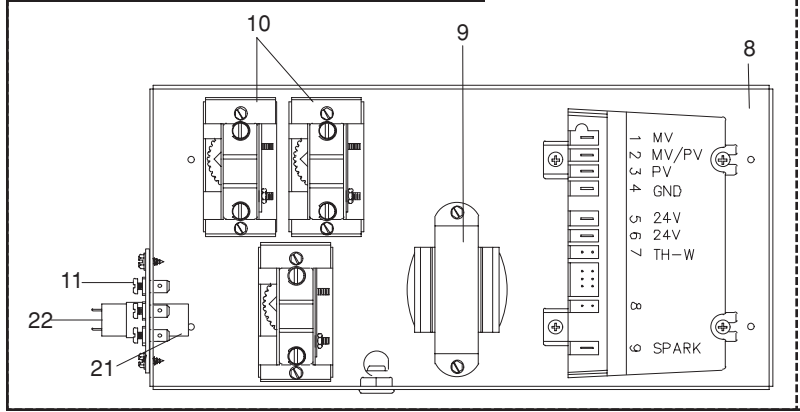

PARTS DEPOT
 Nashville, Tennessee
 615-889-8900 • Fax: 615-547-1000
 www.Lochinvar.com

Replacement Parts List

Copper-Pak® Water Heaters & Storage Tank RW Models

CONTROL PANEL ASSEMBLY

RPL7009

ITEM NO.	PART NO.	DESCRIPTION	MODEL NO.
LOCH-HEAT TILE			
1	FIB2912	LOCH-HEAT TILE, TOP	180
1	FIB2926	LOCH-HEAT TILE, TOP	199
1	FIB2927	LOCH-HEAT TILE, TOP	270
1	FIB2929	LOCH-HEAT TILE, TOP	360
2	FIB2904	LOCH-HEAT TILE, FILLER	180
2	FIB2918	LOCH-HEAT TILE, FILLER	199
2	FIB2919	LOCH-HEAT TILE, FILLER	270
2	FIB2921	LOCH-HEAT TILE, FILLER	360
3	FIB2900	LOCH-HEAT TILE, SIDE	ALL
4	FIB2908	LOCH-HEAT TILE, FRONT	180
4	FIB2922	LOCH-HEAT TILE, FRONT	199
4	FIB2923	LOCH-HEAT TILE, FRONT	270
4	FIB2925	LOCH-HEAT TILE, FRONT	360
5	FIB2916	LOCH-HEAT TILE, BACK	180
5	FIB2930	LOCH-HEAT TILE, BACK	199
5	FIB2931	LOCH-HEAT TILE, BACK	270
5	FIB2933	LOCH-HEAT TILE, BACK	360
HEAT EXCHANGERS			
6	HEX3047	HEAT EXCHANGER, HLW (After serial #F006936)	180
6	HEX3048	HEAT EXCHANGER, HLW (After serial #F006936)	199
6	HEX3049	HEAT EXCHANGER, HLW (After serial #F006936)	270
6	HEX3051	HEAT EXCHANGER, HLW (After serial #F006936)	360
6	HEX3807	HEAT EXCHANGER, H (Before serial #F006936)	180
6	HEX3808	HEAT EXCHANGER, H (Before serial #F006936)	199
6	HEX3809	HEAT EXCHANGER, H (Before serial #F006936)	270
6	HEX3811	HEAT EXCHANGER, H (Before serial #F006936)	360
PUMP			
7	ARM3045PAB	PUMP (Std. After Serial # L01)	ALL
7	ARM3045PBF	PUMP (Before Serial # L01)	ALL
CONTROLS			
8	RLY2023	IGNITION MODULE	ALL F9's
9	TRF2004	TRANSFORMER 50V.A.	ALL
10	TST3920	OPERATOR	ALL
10	TST3910	LIMIT	ALL
10	TST3911*	HIGH LIMIT	ALL
10	TST2600	OVERHEAT, LIMIT MANUAL RESET (RW F-1, From serial # F966719)	RW (F-1)
11	MSC2320	TERMINAL BOARD	ALL
12	GTP3000	TEMPERATURE GAUGE	ALL
-	RLY2714	RELAY, ADJUSTABLE (F1's ONLY) [RW F-1, To serial #F966718]	RW (F-1)
-	RLY2903	RELAY, 24V. (F1's ONLY) [RW F-1, To serial # F966718]	RW (F-1)
PILOT & BURNER ASSEMBLIES			
13	BNR2902	MAIN BURNER	ALL
14	PLT2016	PILOT, BNR, NAT. F1	180 - 270
14	PLT2017	PILOT, BNR, LPG. F1	180 - 270
14	PLT2905	PILOT, BNR, NAT. F9/M9's	ALL
14	PLT2907	PILOT, BNR, LPG. F9/M9's	ALL
16	ORF2904	ORIFICE, MAIN BNR. NAT.	ALL
16	ORF2901	ORIFICE, MAIN BNR. LPG.	ALL
17	WRE2030	IGNITION CABLE F9/M9's	ALL
18	PLT2903	THERMOCOUPLE	180
18	PLT2904	THERMOCOUPLE	199 - 270
GAS VALVES			
19	VAL2920	GAS VALVE, NAT. F1	180 & 270
19	VAL2927	GAS VALVE, NAT. F1	199
19	VAL2921	GAS VALVE, LPG. F1	180 - 270
19	VAL2928	GAS VALVE, NAT. F9	ALL
19	VAL2929	GAS VALVE, LPG. F9	ALL
19	VAL2930	GAS VALVE, NAT. M9	ALL
19	VAL2933	GAS VALVE, LPG. M9	ALL
WATER STORAGE TANK			
-	WTR1013	ANODE, MAGNESIUM	ALL
-	WTR1041	ANODE, ALUMINUM	OPTIONAL
-	WTR1016	HANDHOLE CLEANOUT COVER	ALL
-	GKT1010	GASKET, HANDHOLE	ALL
-	RJS-085	TANK, COMPLETE	ALL 085
-	RJS-100	TANK, COMPLETE	ALL 100
-	MSC2050	TUBE BAFFLE, INLET	ALL
MISCELLANEOUS			
20	JKR2062	V-BAFFLE	180
20	JKR2179	V-BAFFLE	199
20	JKR2180	V-BAFFLE	270
20	JKR6182	V-BAFFLE	360
21	WRE2911	WIRE HARNESS F1	ALL
21	WRE2912	WIRE HARNESS F9	ALL
22	WRE2915	JUMPER PLUG	ALL
23	RLV2006	RELIEF VALVE, T & P	ALL
24	TST2301	BULB WELL	ALL
25	DRH2936	FLUE DAMPER 180 & 190	OPTIONAL
25	DRH2937	FLUE DAMPER 270	OPTIONAL
25	DRH2938	FLUE DAMPER 360	OPTIONAL
-	GLV3890	OUTLET TEE FOR ITEMS 24 & 25 (1.5" X .75" X 1.5") with 3/8" Tapping	ALL
-	LPK3901	NAT. TO LPG. CONV. KIT, F1 (NOTE: Manifold Gas Pressure = 7.7"W.C. on the 199)	OPTIONAL
-	LPK3904	NAT. TO LPG. CONV. KIT, F9 (NOTE: Manifold Gas Pressure = 7.7"W.C. on the 199)	OPTIONAL
-	TST2015	MANUAL RESET HI LIMIT	OPTIONAL
-	WTR2040	FLOW SWITCH	OPTIONAL
-	RLY2707	PUMP DELAY (Std. After Serial # L01)	ALL
-	WTR2528	LOW WATER CUT OFF	OPTIONAL
-	WTR2532	PROBE FOR LWCO	OPTIONAL
-	TST2006	TANKSTAT	OPTIONAL
-	TST2301	BULBWELL, TANKSTAT	OPTIONAL