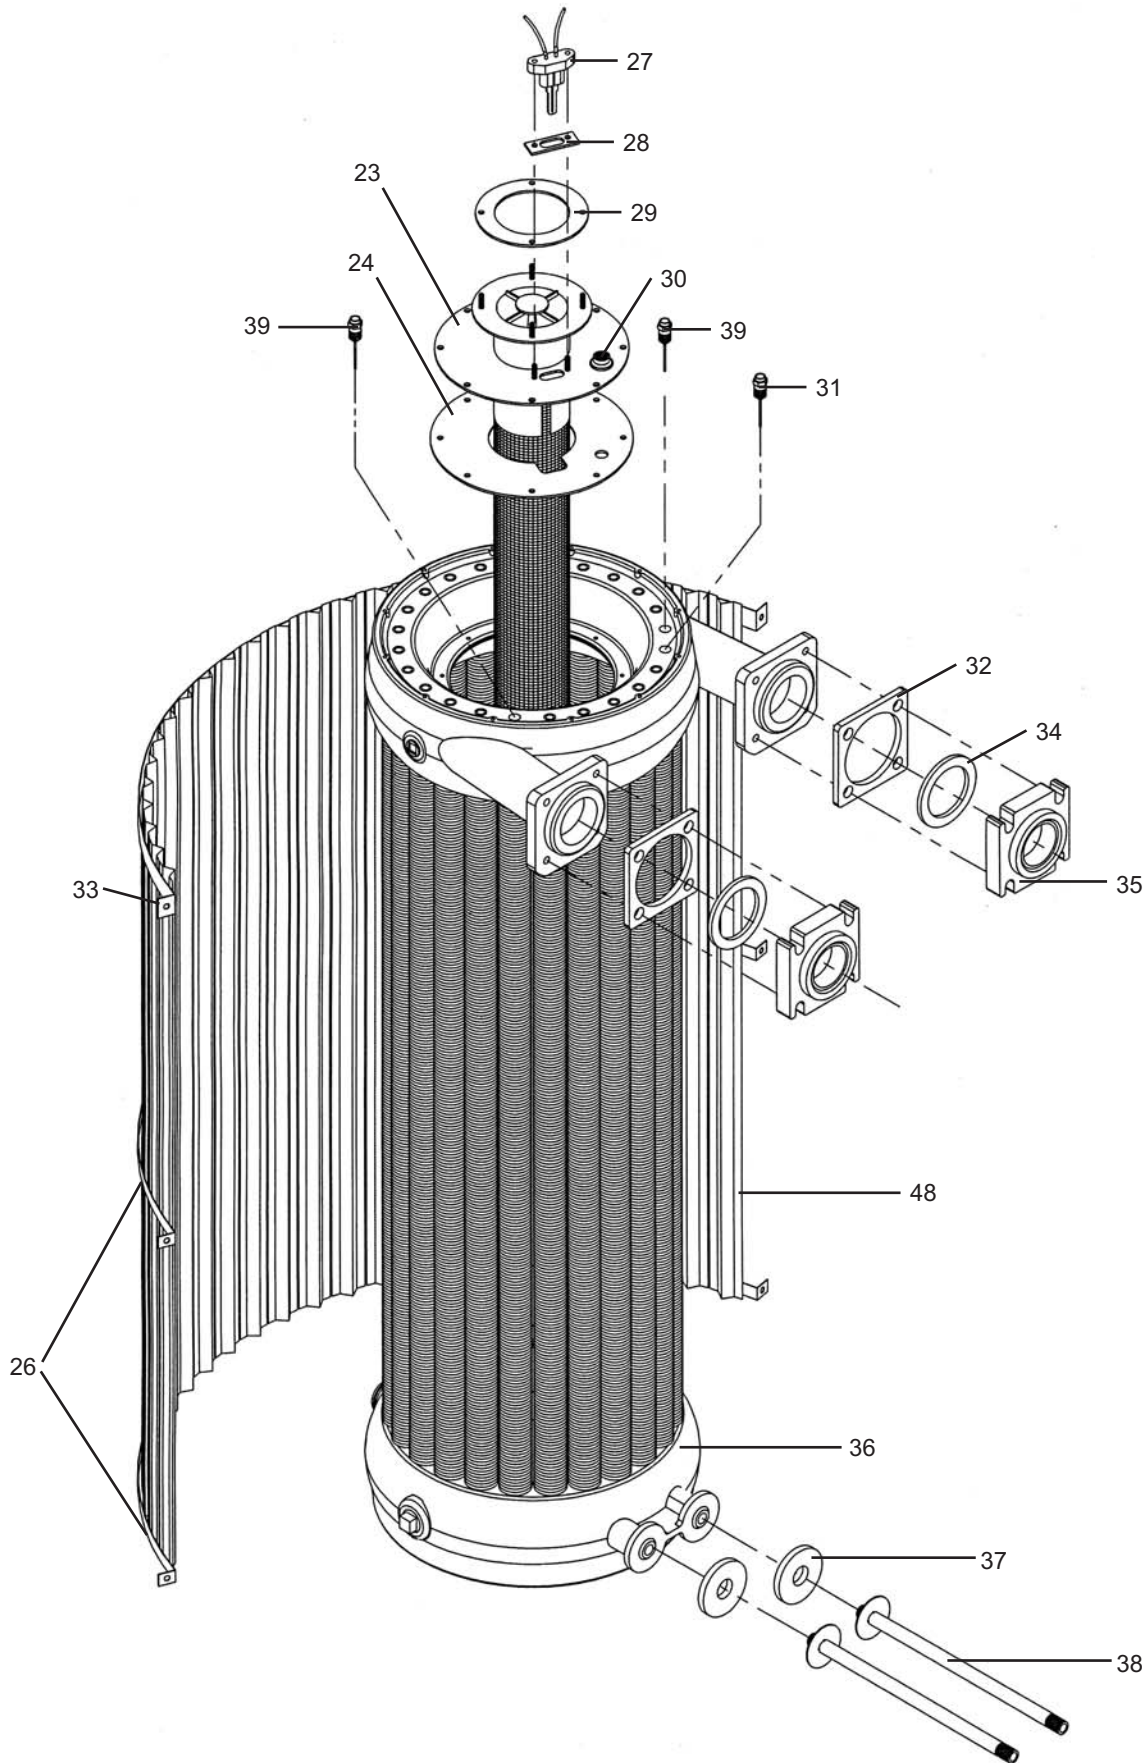

HEAT EXCHANGER ASSEMBLY