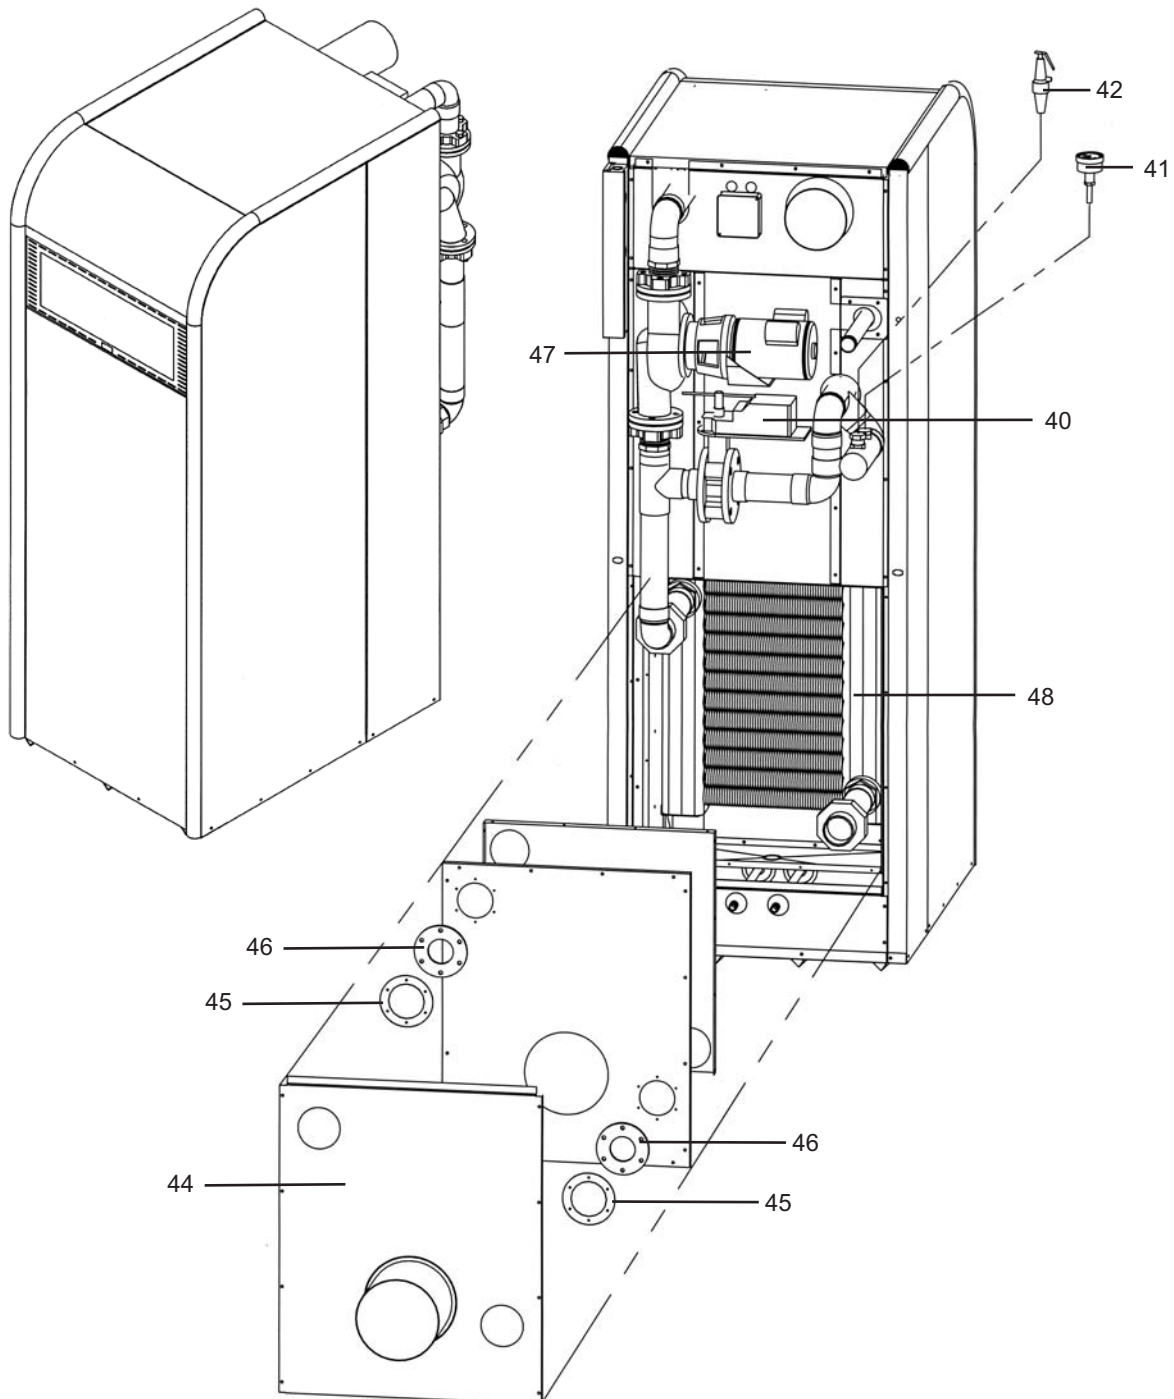

Replacement Parts List

Intelli-Fin®
Boilers/Water Heaters
IB/IW 1500, 1700, 2000