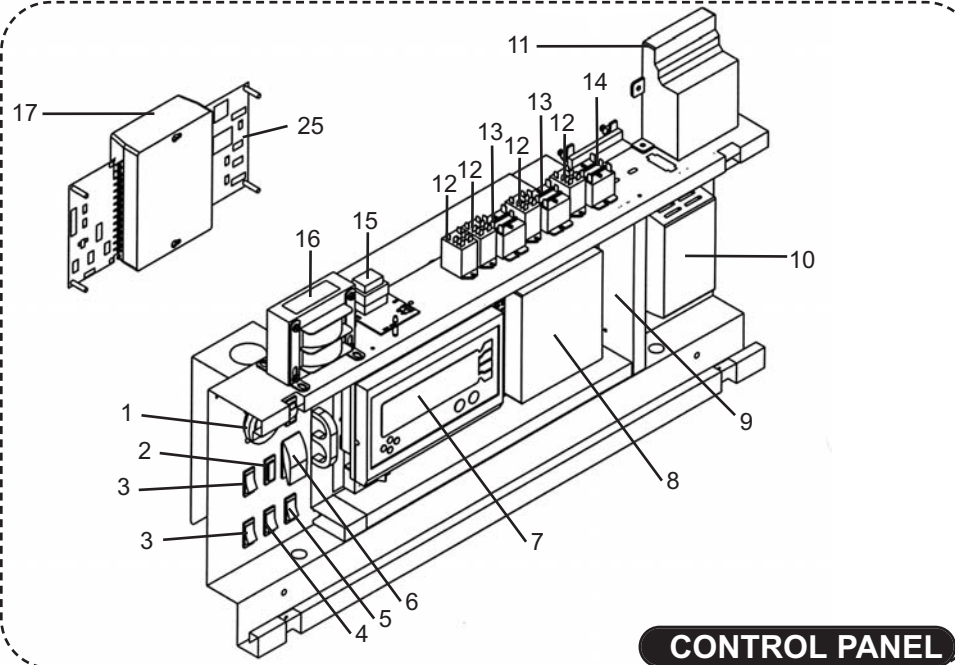

## CONTROL PANEL

ITEM NO.	PART NO.	DESCRIPTION	MODEL NO.
<b>CONTROLS</b>			
1	HLC2702	High Limit, Manual Reset	ALL
2	LHT2001	Light, 24 VAC Indicator	ALL
3	SWT2001	Switch, On/Off	ALL
4	SWT2002	Switch, Momentary Off (Red)	ALL
5	SWT2003	Switch, Momentary Off (Black)	ALL
6	SWT2000	Switch, On/Off Power	ALL
7	RLY2717	Command Display	ALL
8	RLY2402	Module, Ignition	ALL
9	SWT2004	Switch, Round Pushbutton	ALL
10	RLY3020	Variable Frequency Drive	ALL
11	RLY2718	Module, Pulse to Analog	ALL
12	RLY2902	Relay, 24 Volt Control	ALL
13	RLY2708	Relay, Ignition Enable	ALL
14	RLY2706	Relay, Pump	ALL
15	WTR2530	Low Water Cut-Off Control	ALL
16	TRF2010	Transformer 120 volt	ALL
17	RLY3027	Interface Board/XL-10 Programmed	ALL
-	WRE3702	VFD Reset (ONLY USED WITH SP200)	ALL
-	MSC2549	Terminator Module	ALL