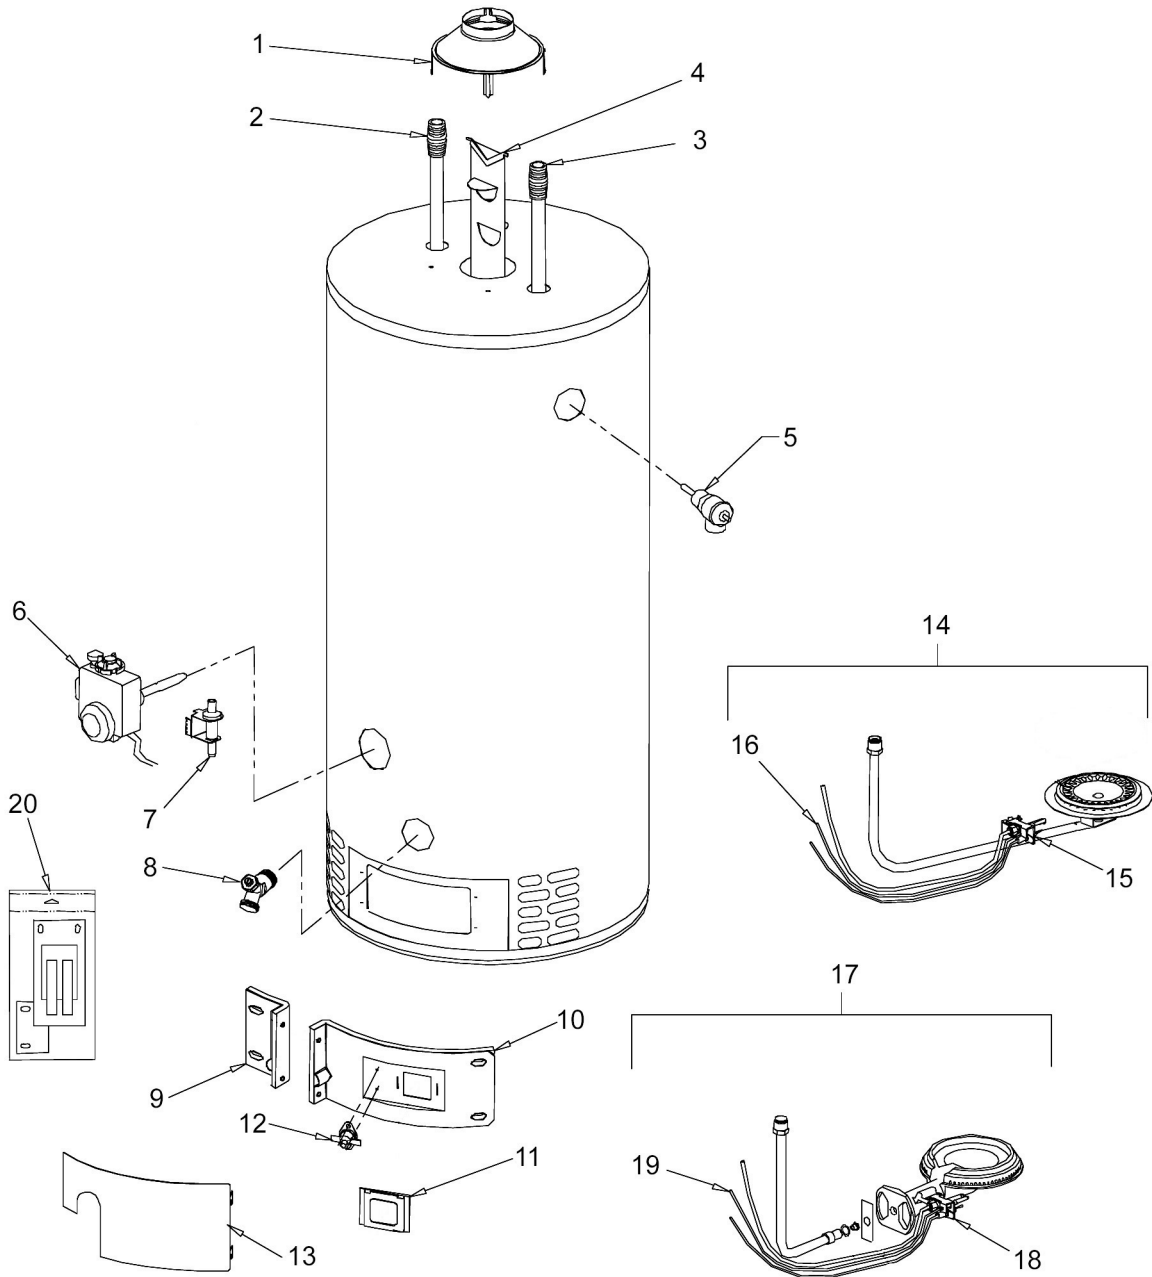

ITEM	DESCRIPTION	MODEL NUMBERS / PART NUMBERS				
		LT(N,L)030G	LS(N,L)030G	LT(N,L)040G	LT(N,L)040G-4	LT(N,L)041G
1	Draft Hood	DRH1000	DRH1000	DRH1000	DRH1000	DRH1000
2	Anode, Magnesium 3/4" dia.	WTR1019	WTR1019	WTR1019	WTR1019	WTR1019
2	Anode, Aluminum 3/4" dia.	WTR1040	WTR1040	WTR1040	WTR1040	WTR1040
3	Cold Water Inlet Tube 3/4" dia.	WTR1018	WTR1018	WTR1018	WTR1018	WTR1018
4	Flue Baffle	JKT1013	JKT1005	JKT1008	JKT1011	JKT1010
5	T&P Relief Valve	RLV1001	RLV1001	RLV1001	RLV1001	RLV1001
6	Natural Gas Thermostat Kit	TST1006	TST1006	TST1006	TST1006	TST1006
6	LP Gas Thermostat Kit	TST1007	TST1007	TST1007	TST1007	TST1007
7	Piezo Igniter	PLT1063	PLT1063	PLT1063	PLT1063	PLT1063
8	Brass Drain Valve	DRV1007	DRV1007	DRV1007	DRV1007	DRV1007
9	Left Side Inner Door with Gasket	JKT1017	JKT1006	JKT1006	JKT1006	JKT1006
10	Right Side Inner Door with Gasket	JKT1018	JKT1007	JKT1021	JKT1007	JKT1007
11	Sight Glass Assembly	MSC1005	MSC1005	MSC1005	MSC1005	MSC1005
12	Resettable Thermal Switch	RLY1003	RLY1002	RLY1002	RLY1003	RLY1003
13	Outer Door	JKT1029	JKT1029	JKT1029	JKT1029	JKT1029
14	NAT Burner Assembly	BNR1038*	BNR1012*	BNR1022*	BNR1034*	BNR1022*
15	Pilot Assembly Natural Gas	PLT1067*	PLT1067*	PLT1067*	PLT1067*	PLT1067*
16	Thermocouple	PLT1010*	PLT1010*	PLT1010*	PLT1010*	PLT1010*
17	LP Cast Iron Burner Assembly	BNR1039*	BNR1021*	BNR1023*	BNR1035*	BNR1023*
18	Pilot Assembly LP Gas	PLT1011*	PLT1061*	PLT1061*	PLT1061*	PLT1061*
19	Thermocouple	PLT1010*	PLT1010*	PLT1010*	PLT1010*	PLT1010*
20	Inner Door Gasket kit	GKT1014	GKT1014	GKT1014	GKT1014	GKT1014

\* Removing inner door to repair these parts will require replacing inner door gasket - GKT1014.  
♦Indicates models equipped for domestic hot water and space heating applications (Double Duty)

Please provide model & serial number when ordering parts.