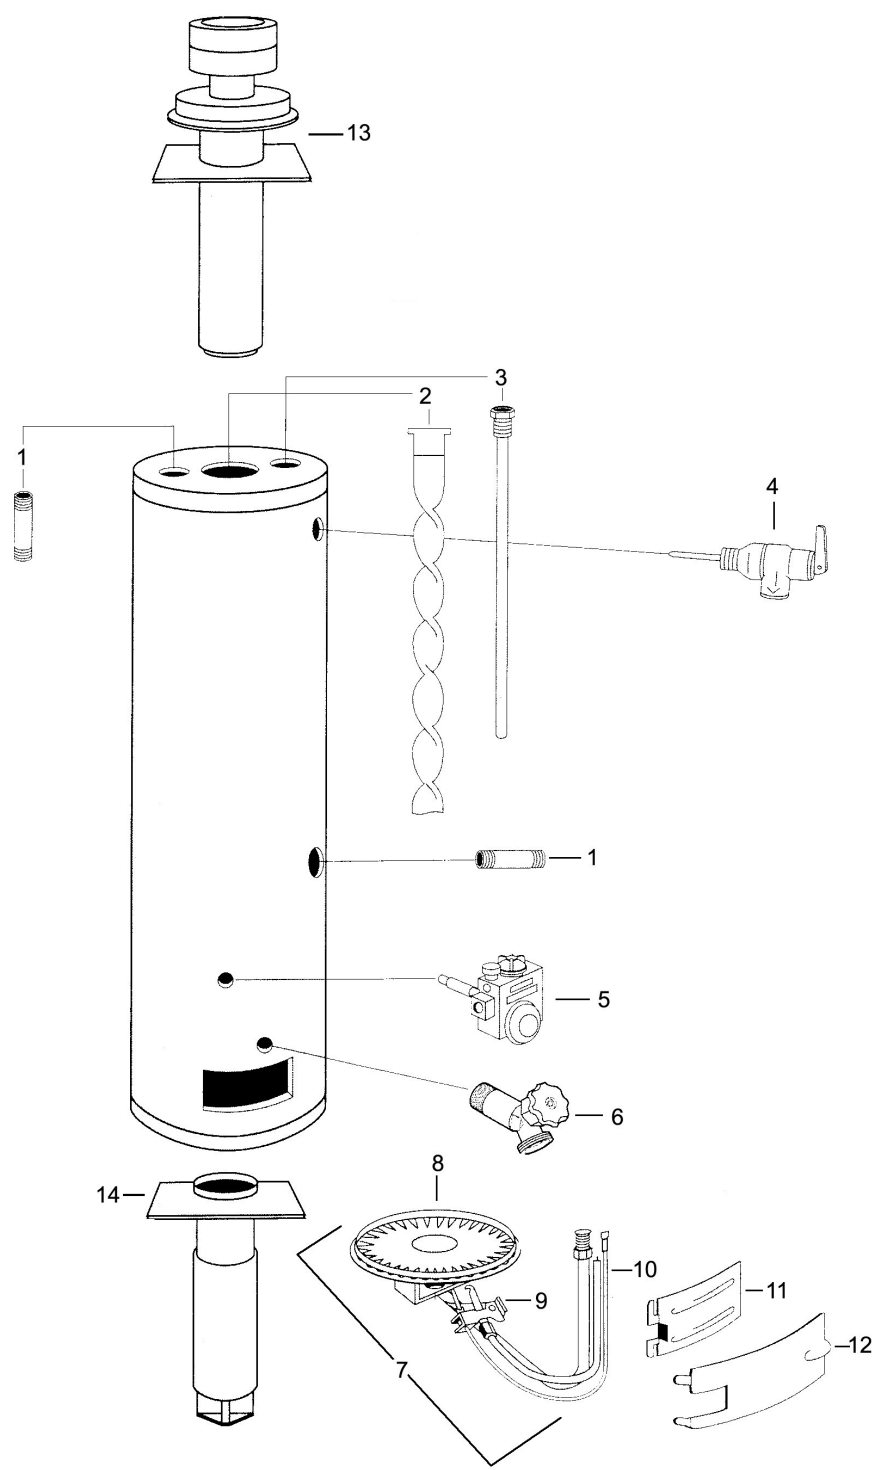

PARTS & SERVICE DEPARTMENT
 Nashville, Tennessee
 615-889-8900 • Fax: 615-547-1000
 www.Lochinvar.com

Replacement Parts List

**Manufactured Home
 MDN 030 & 040 Models**

ITEM	DESCRIPTION	MODEL NUMBERS / PART NUMBERS	
		MD(N,L)30	MD(N,L)40
1	Nipple Hot Water Outlet & Cold Water Inlet 2"	WTR1077	WTR1077
2	Flue Baffle	JKT1106	JKT1106
3	Anode, Magnesium 3/4" dia.	WTR1076	WTR1076
4	T&P Relief Valve	RLV1001	RLV1001
5	Thermostat NAT & LPG	TST1034	TST1034
6	Brass Drain Valve	DRV1007	DRV1007
7	Burner Assembly NAT	BNR1174	BNR1175
7	Burner Assembly LPG	BNR1176	BNR1177
8	Burner Head NAT	BNR1024	BNR1024
9	Pilot Assembly NAT	PLT1017	PLT1017
9	Pilot Assembly LPG	PLT1022	PLT1022
10	Thermocouple	PLT1010	PLT1010
11	Inter Door	JKT1107	JKT1107
12	Outer Door	JKT1049	JKT1049
13	Roof Jack Kit 12 inch	DRH1070	DRH1070
13	Roof Jack Kit 18 - 32 inch	DRH1071	DRH1071
13	Roof Jack Kit 32 - 60 inch	DRH1072	DRH1072
13	Roof Jack Kit 48 - 95 inch	DRH1073	DRH1073
14	Adjustable Air Intake	DRH1076	DRH1076