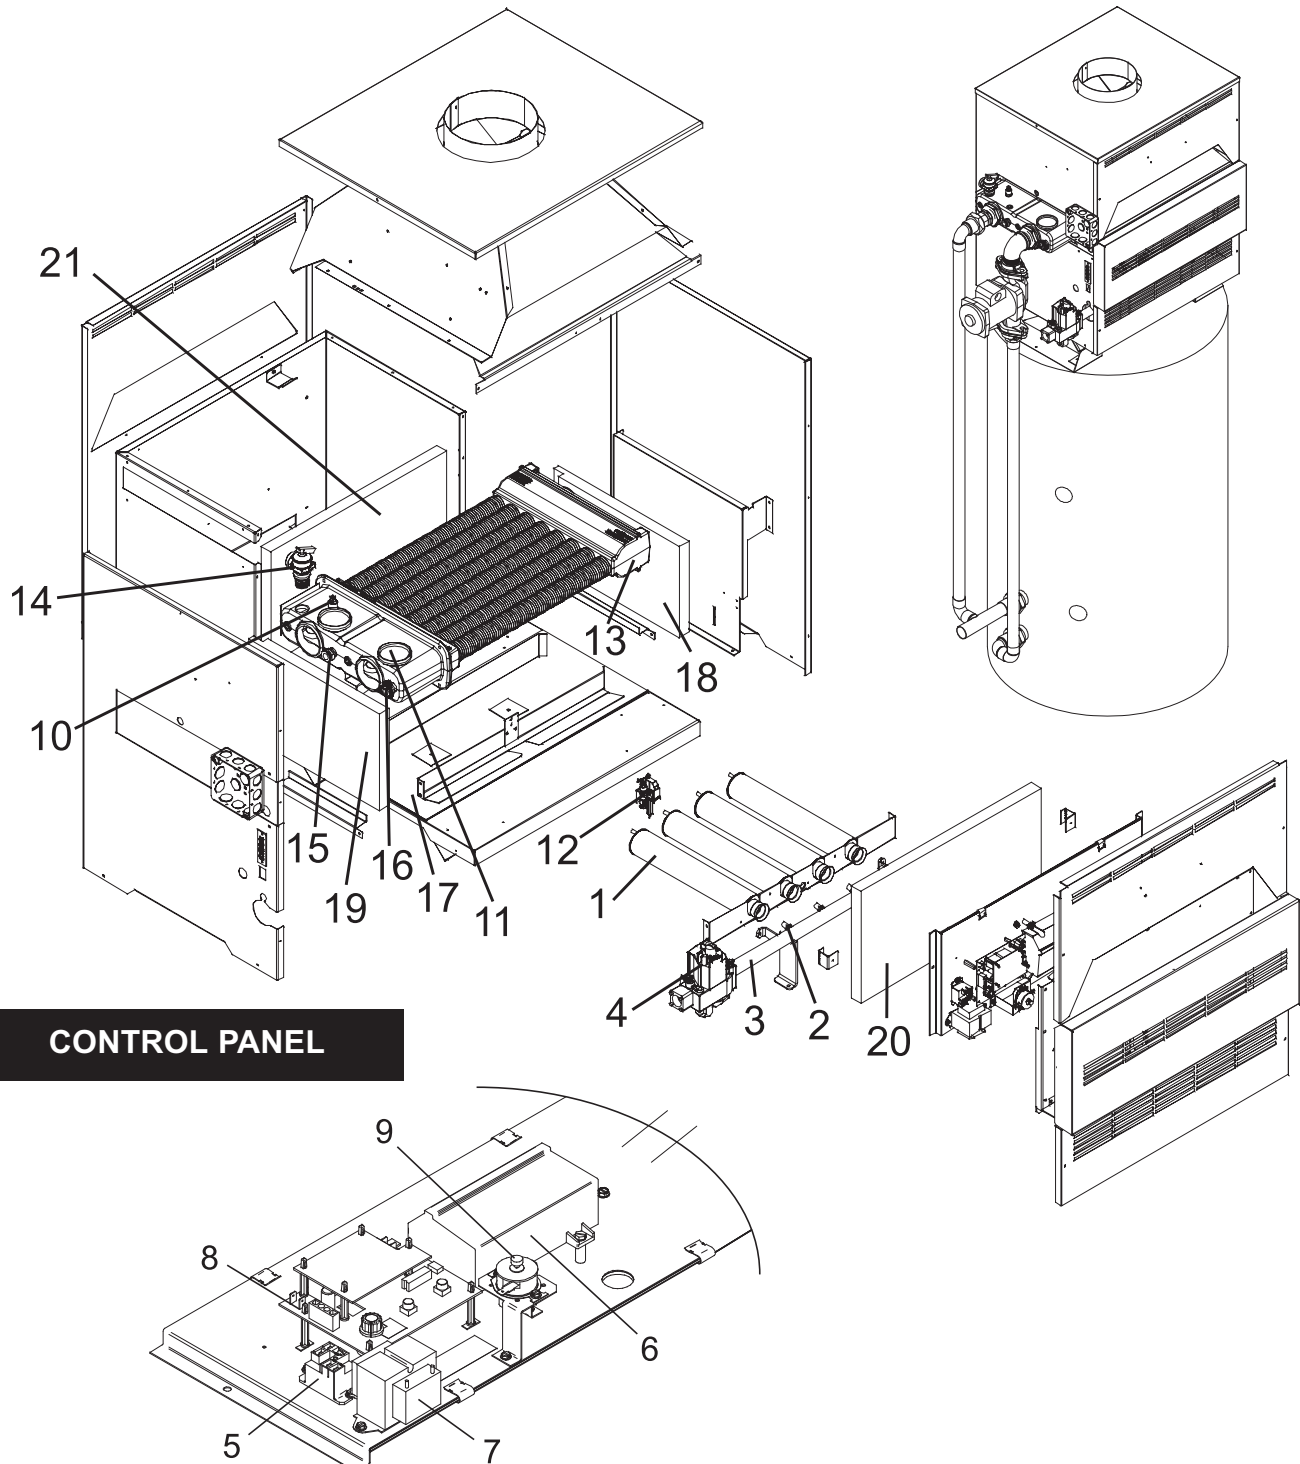

PARTS AND SERVICE DEPARTMENT
 Nashville, Tennessee
 615-889-8900 • Fax: 615-547-1000
 www.Lochinvar.com

Replacement Parts List

Copper-Pak® Water Heaters & Storage Tank

CONTROL PANEL

ITEM NO.	PART NO.	DESCRIPTION	MODEL NO.			
BURNERS						
1	BNR2903	MAIN BURNER	Model	Quantity	Model	Quantity
			180	4 ea	270	6 ea
			199	5 ea	360	8 ea
GAS TRAIN ASSEMBLIES						
2	ORF2419	ORIFICE, MAIN BNR. NAT. 3.2MM	ALL CPN			
2	ORF2402	ORIFICE, MAIN BNR. LPG. 2.0MM	ALL CPL			
3	MAN2937	GAS MANIFOLD	CP180			
3	MAN2938	GAS MANIFOLD	CP199			
3	MAN2939	GAS MANIFOLD	CP270			
3	MAN2941	GAS MANIFOLD	CP360			
4	VAL2920	GAS VALVE, NAT. F1	CPN180 & 270			
4	VAL2927	GAS VALVE, NAT. F1	CPN199			
4	VAL2921	GAS VALVE, LPG. F1	CPL180 & 270			
4	VAL4936	GAS VALVE, LPG. F1	CPL199			
4	VAL2928	GAS VALVE, NAT. F9	CPN180, 270 & 360			
4	VAL4934	GAS VALVE, NAT. F9	CPN199			
4	VAL2929	GAS VALVE, LPG. F9	CPL180, 270 & 360			
4	VAL4935	GAS VALVE, LPG. F9	CPL199			
CONTROLS & GAUGES						
5	RLY2052	RELAY, PUMP	ALL CP			
6	RLY3007	IGNITION MODULE	ALL F9 CP			
7	TRF2002	TRANSFORMER 50V.A.	ALL CP			
8	TST5314	THERMOSTAT BOARD	ALL CP			
9	KIT3117	OVERHEAT, LIMIT MANUAL RESET	ALL CP			
10	HLC2303	HIGH LIMIT	ALL CP			
11	GTP3000	TEMP, GAUGE	ALL CP			
12	PLT2016	PILOT, INTERMITTENT, NAT. F1	CPN180, 199 & 270			
12	PLT3028	PILOT, INTERMITTENT, LP. F1	CPL180, 199 & 270			
12	PLT2908	PILOT, INTERMITTENT, NAT. F9	ALL F9 CPN			
12	PLT2909	PILOT, INTERMITTENT, LP. F9	ALL F9 CPL			
-	PLT2904	THERMOCOUPLE F-1	CP180, 199 & 270			
-	HLC2906	ROLLOUT SWITCH 200 DEG	CP199			
-	HLC2903	ROLLOUT SWITCH 250 DEG	CP180 & 360			
-	HLC2908	ROLLOUT SWITCH 220 DEG	CP270			
-	HLC2903	SPILL SWITCH 250 DEG	CP199			
-	HLC2906	SPILL SWITCH 200 DEG	CP270			
-	HLC2908	SPILL SWITCH 280 DEG	CP180 & 360			
-	TST2032	TEMPERATURE SENSOR	ALL CP			
HEAT EXCHANGERS						
13	HEX3923	HEAT EXCHANGER	CP180			
13	HEX3924	HEAT EXCHANGER	CP199			
13	HEX3927	HEAT EXCHANGER	CP270			
13	HEX3926	HEAT EXCHANGER	CP360			
-	JKR2062	V-BAFFLE	CP180			
-	JKR2179	V-BAFFLE	CP199			
-	JKR2180	V-BAFFLE	CP270			
-	JKR2182	V-BAFFLE	CP360			
14	RLV2006	RELIEF VALVE, T&P	ALL CP			
15	TST2301	BULBWELL	ALL CP			
16	TST2306	BULBWELL	ALL CP			