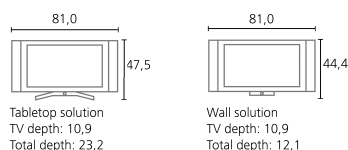

Technical specifications, delivery conditions, and other information are subject to change without notice.

[1] Dolby is a registered trademark of the Dolby Laboratories Licensing Corporation.

[2] Function depends on signal format emitted by station.

[3] Works only with channels broadcasting NextView data.