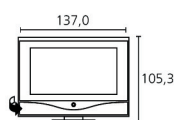

Available colours

- Platinum
- Basalt Mat

Table Stand TS 51
(Ex works condition)
Depth TV: 54.7
Overall depth: 54.7

Table Stand Motor Unit
Depth TV: 49.5
ø Bottom plate: 51.6

Cube 1 TV
Depth TV: 49.5
Overall depth: 55.0

Cube 2
Depth TV: 49.5
Overall depth: 51.6

Articos Rack 1
Depth TV: 49.5
Overall depth: 74.0

LOEWE.

Free Manuals Download Website

<http://myh66.com>

<http://usermanuals.us>

<http://www.somanuals.com>

<http://www.4manuals.cc>