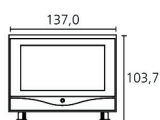

Available colours

- Platinum
- Basalt Mat

Table Stand TS 51
(Ex works condition)
Depth TV: 54.7
Overall depth: 54.7

Table Stand Motor Unit
Depth TV: 49.5
ø Bottom plate: 51.6

Cube 1 TV
Depth TV: 49.5
Overall depth: 55.0