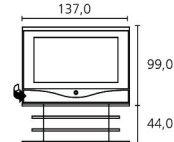

Available colours

- Platinum
- Basalt Mat

Table Stand TS 51
(Ex works condition)
Depth TV: 54.7
Overall depth: 54.7

Table Stand Motor Unit
Depth TV: 49.5
ø Bottom plate: 51.6

Cube 1 TV
Depth TV: 49.5
Overall depth: 55.0

Cube 2
Depth TV: 49.5
Overall depth: 51.6

Articos Rack 1
Depth TV: 49.5
Overall depth: 74.0

LOEWE.

Free Manuals Download Website

<http://myh66.com>

<http://usermanuals.us>

<http://www.somanuals.com>

<http://www.4manuals.cc>