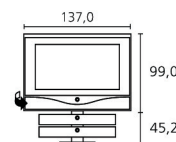

Available colours

- Platinum
- Basalt Mat

Table Stand TS 51
(Ex works condition)
Depth TV: 54.7
Overall depth: 54.7

Table Stand Motor Unit
Depth TV: 49.5
ø Bottom plate: 51.6

Cube 1 TV
Depth TV: 49.5
Overall depth: 55.0