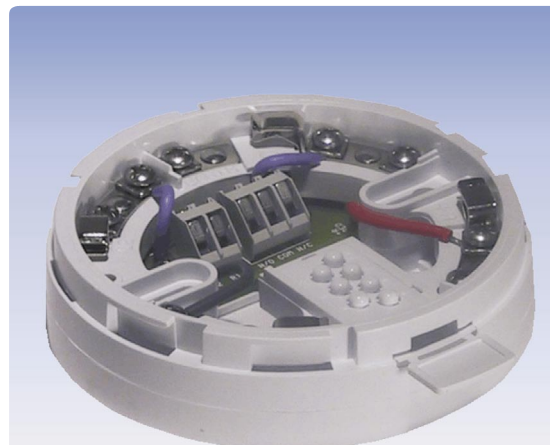

## ASR-45681-242 with Relay Output

- Suitable for automatic detectors in ADM loop technology with Apollo/Discovery protocol
- Relay output with dry change-over contact
- Screw terminals for secure connection of multiple wires
- Easy addressing by means of code card
- Mechanical theft protection can be activated

### Description

The Detector Relay Base ASR-45681-242 accommodates automatic fire detectors Series XP95 and Discovery for use in ADM loops with Apollo/Discovery protocol. Due to its robust multi-wire screw terminals, the detectors can be wired with ease, thus achieving a secure and durable connection.

In addition, a relay output with a dry change-over contact is integrated into the detector base. The relay output is activated through the alarm activation of the inserted detector and remains active until the alarm is reset on the fire detection control panel.

The address is selected by means of a code card in the base. Therefore the detector can be changed without additional tools.

The base has been designed for surface mounting in dry rooms. For special applications a range of accessories (for moist room, false ceiling or flush installation) is available.