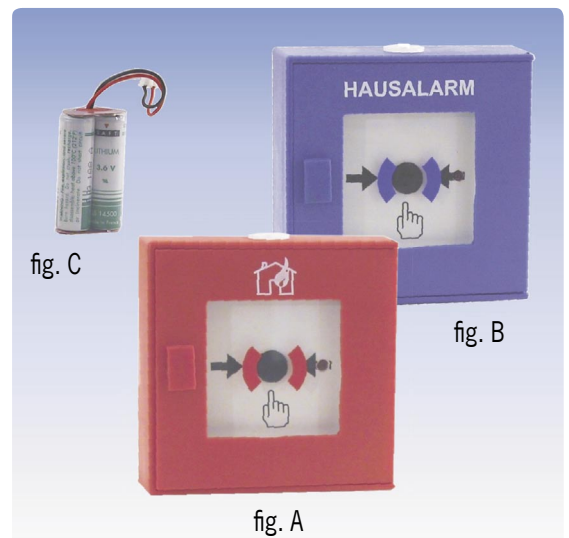

Manual Radio Call Points

M400DKMR-AS, M400DKMB-AS

- **Manual call points for different applications**
- **High range of radio transmission**
- **2 frequency bands with 24 bidirectional data channels**
- **Fault message when door is opened**
- **Case according to EN 54-11/B**
- **Communication with radio interfaces M500RFE-AS und M400RFE-AS**

Description

The red Manual Call Point M400DKMR-AS (fig. A) and the blue Manual Call Point M400DKMB-AS with lettering „HAUSALARM“ (fig. B) communicate with the RF Interfaces M500RFE-AS or M400RFE-AS via a secured radio protocol. The detectors are especially suitable for areas, where cabling is impossible or uneconomical. The plastic case, which is designed in accordance with EN 54-11/B, is provided with an integrated antenna and accommodates the 3.6V lithium battery.

is registered at the radio interface, a unique key, based on a choice of several million codes, is created, which allows the unambiguous identification of the detector. Regular status messages, monitoring of the battery voltage and the long life of the included batteries ensure the high reliability of the system.

A built-in LED optically indicates the activated condition of the detector. The hinged door can be opened up to an angle of 180° and it is provided with a replaceable pane of glass. If the detector has been activated, an integrated locking device prevents the closing of the door. When the door is opened, the detector sends a fault message to the radio interface.