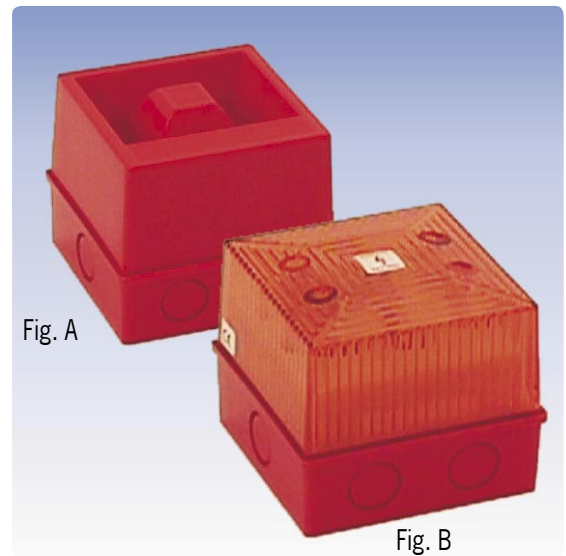

Multitone Sounder/Strobe MS1R/MS2RA

- **32 different tone types selectable**
- **Adjustable sound level up to 100dB(A)**
- **Very high flash energy**
- **Indoor or outdoor mounting**

Multitone Sounder MS1R

The sound volume can be adjusted steplessly by means of a rotary potentiometer.

Thanks to the built-in serial diode, the sounder is suitable for direct connection to a line-monitored output with negative monitoring voltage.

The robust red plastic housing is protected against dust and humidity and is designed for indoor or outdoor mounting.

Specifications

Operating voltage	18 – 30VDC
Current consumption at 24V	20 – 60mA (depending on tone type and sound level)
Sound level	max. 100dB(A) at 1m distance -18dB(A) adjustment range
Ambient temperature	-25°C to +55°C
Protection class	IP54
Dimensions W × H × D	90 × 90 × 81 (mm)
Colour	flame red, RAL 3000
Weight	250g
Approval	VdS G28702
Order number	355001
Order name	Sounder/WM/24V/Red/Multitone/100dB MS1R

Specifications

Operating voltage	18 - 30VDC
Current consumption at 24V	250mA
Flash frequency	1Hz
Ambient temperature	-25°C to +40°C
Protection class	IP65
Dimensions W x H x D	90 x 90 x 81 (mm)
Colour housing	flame red, RAL 3000
Weight	260g
Approval	VdS G28714
Order number	356001
Order name	Strobe/WM/24V/Red/Orange MS2RA