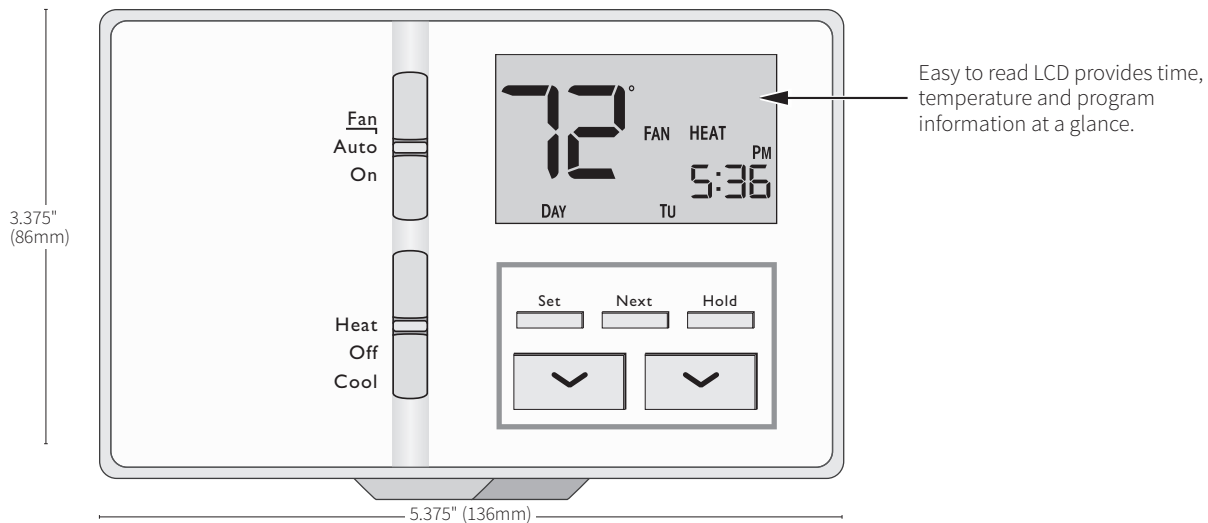

# SPECIFICATIONS

MODEL# **P721**

<b>Dimensions</b>	5.375" (136mm) wide x 3.375" (86mm) tall x 1.25" (32mm) deep
<b>Heat/Cool Terminals</b>	RH, RC, W, Y, G, C, W2 (solid pins for 24v and Millivolt systems)
<b>Electrical Ratings</b>	1.5 Amps per terminal at 24 volts
<b>Temperature Control Range</b>	<ul style="list-style-type: none"> <li>Temp control 45°F to 90°F (7°C to 32°C)</li> <li>Display range: 23°F to 99°F (-5°C to 37°C)</li> <li>Temperature Differential: adjustable from ±0.25°F to ±2.25°F</li> </ul> <i>Accuracy ±1°F over a range of 45°F to 90°F.</i>
<b>Environmental Limits</b>	<ul style="list-style-type: none"> <li>Moisture and Dust: meets IP20</li> <li>Operating Humidity: 20% to 90% (non-condensating)</li> <li>Operating temperature: 14°F to 114°F (-10°C to 45°C)</li> <li>Storage temperature: -4°F to 140°F (-20°C to 60°C)</li> <li>Electrical Immunity: meets relevant EMI/EMC specifications</li> </ul>
<b>Compatible With</b>	<ul style="list-style-type: none"> <li>For most 24V heating and A/C systems</li> <li>2-heat/1-cool: gas, oil, or electric systems (Non-heat-pumps)</li> <li>2-wire heat only hydronic systems (hot water baseboard &amp; radiator)</li> <li>Millivolt systems (wall heaters/furnaces &amp; gas fireplaces)</li> </ul>
<b>Not Compatible With</b>	<ul style="list-style-type: none"> <li>Heat pump systems</li> <li>3-wire hydronic zone valve systems</li> <li>Line voltage systems (120/240 VAC)</li> </ul>
<b>Packaging</b>	<ul style="list-style-type: none"> <li>Master Carton: 10 units</li> <li>UPC: 0 21079 14721 2</li> </ul>