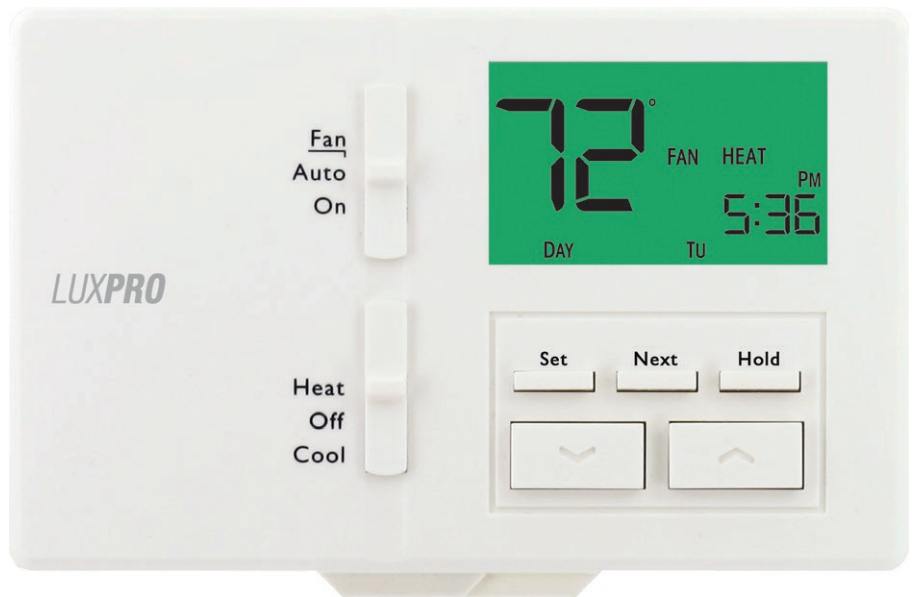

## Product Features

- Easy installation
- Program 7-day, 5/2-day, or non-programmable
- Easy-view back light
- Optional wall plate model #WP567
- User option: 2 or 4 periods per day
- Keypad lock for unauthorized use
- Temporary override and manual hold
- Dual powered (2AA) Alkaline Batteries (included)
- Temporary Compressor protection bypass
- 5/2 minute selectable time delay for equipment protection
- User temperature calibration
- Adjustable heating and cooling limits
- Display option: fahrenheit or celsius temperature
- Adjustable temperature differential/swing
- Conventional heat & heat pump