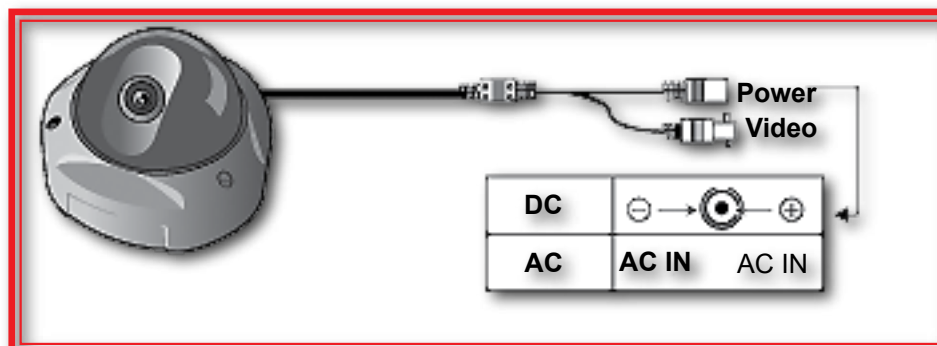

Three-axis internal mounting feature

Resolution: 540 TV Lines

3.8-9.5 mm Vari-focal Lens

Pipe Opening: Side & Bottom

OSD (On Screen Display)

Built-in Auto Iris

Indoor/Outdoor

Internal
Lens View