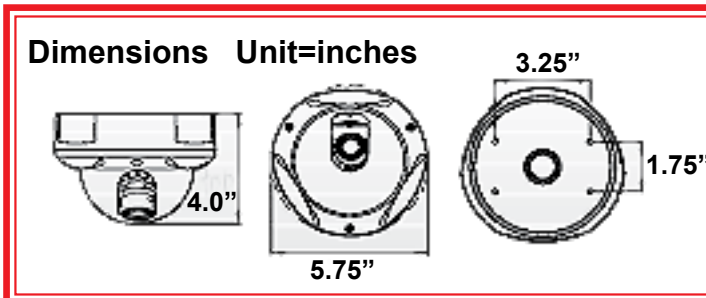

Three-axis internal mounting feature

Resolution: 540 TV Lines

3.8-9.5 mm Vari-focal Lens

Pipe Opening: Side & Bottom

OSD (On Screen Display)

Built-in Auto Iris

Indoor/Outdoor

Internal
Lens View