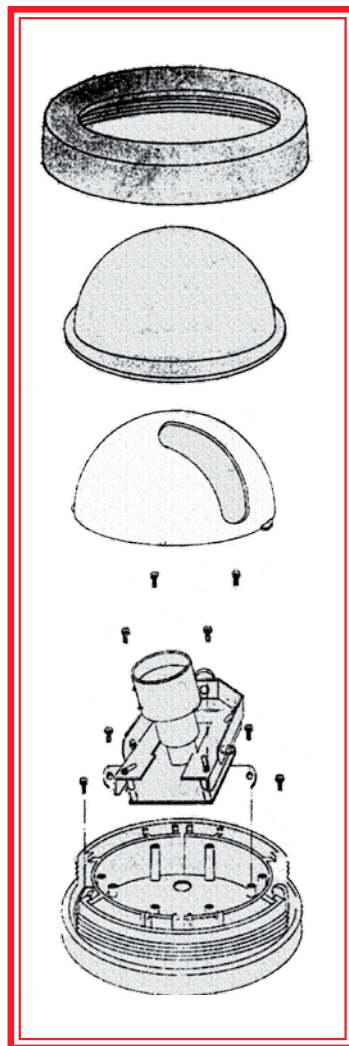

Various Automatic Functions (DIP Switch built-in)

1. BLC (Back Light Compensation): ON/OFF
2. Electronic Shutter Control mode selection
  AE: 1/60sec. (NTSC), 1/50sec.(PAL)
  – 1/120,000sec.
  Variable ALC: 1/160sec.(NTSC), 1/50sec
  (PAL) Fixed
3. White Balance mode selection:
  ATW (Auto Trace White Balance)
  AWB (Auto White Balance Control)
4. Mirror Image: ON/OFF
5. X2 Digital Zoom: ON/OFF