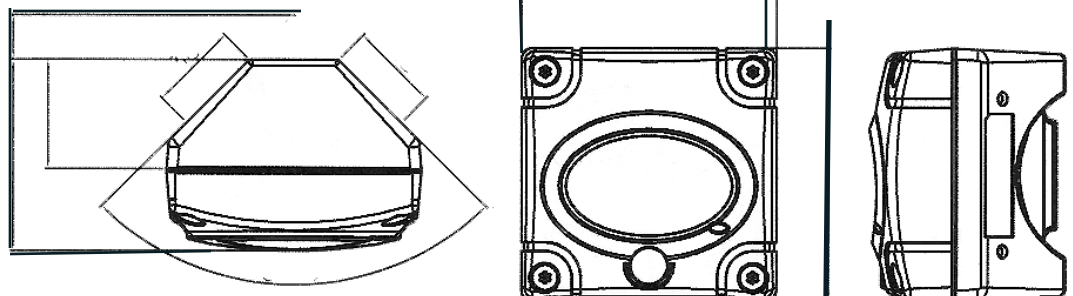

Built-in 3 Axis Bracket Mechanism

Multi Mountable on Wall, Ceiling and  
Corner

Weatherproof (IP66)

Resolution: 480 TV Lines

Power: DC 12V