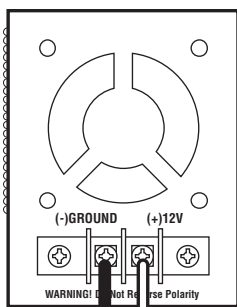

Specifications

- Input Voltage Range: ..... 10-15V DC
- Input Full Load Current: 30A
- Standby Input Current: ..... <0.32A
- Output Voltage (AC): ..... 110V ± 5%
- Continuous Output Power: 300W
- Dimension ..... (L) 155mm (W) 73mm (H) 73mm
- Weight ..... 2lbs.(900g)
- Replacement Fuse 35A

Safety Features

- Auto Operating Fan
- Overload Protection
- Output Short Circuit Protection
- Reverse Polarity Battery Protection

Trouble Shooting

When the Power Inverter Does Not Appear to be Functioning Properly, Check the Following Trouble Shooting Procedures.

1) **Poor Contact:** clean contact parts thoroughly.
2) **Receptacle Has No Power Output:** (a) Check fuse, replace damaged fuse with same amperage. (b) Check receptacle wiring, repair if necessary.
3) **Output Short, Heat Overload:** Under heavy loads, the AC output will decrease. This is to protect the Unit from overheating, (a) turn off the unit until it cools down

- (b) Disconnect some of the appliances. (c) Check the power consumption of your AC appliance, make sure it is below 300W.

Warning Signals

- Low Battery ..... BI BI BI
- Over Heating ..... BI BI BI BI
- Over Load ..... BI BI BI BI BI
- Output Short ..... BIBIBIBIBIBI

Connection

Caution! DO NOT reverse power input connection, it can cause severe damage to the power unit.