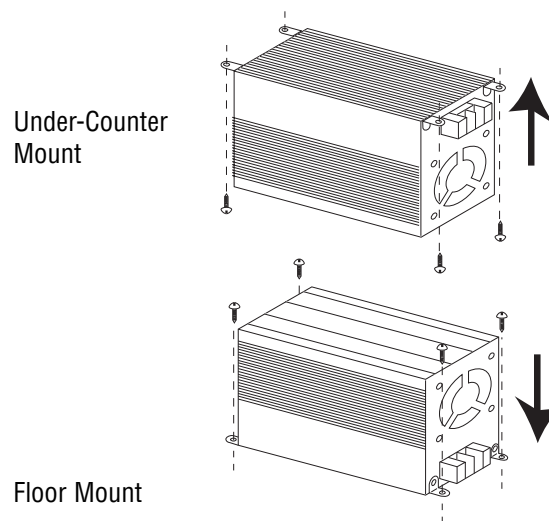

Mounting

Acceptable mounting positions

Note: be sure to leave at least 1" around the unit for proper ventilation.