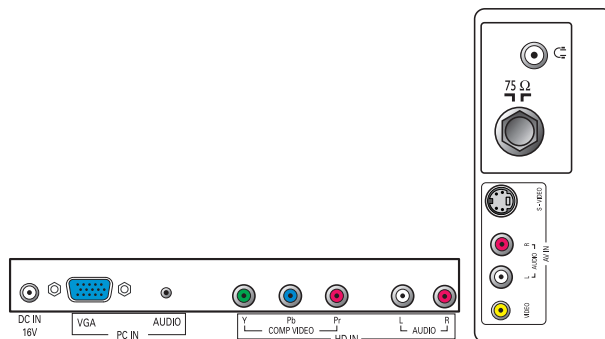

- Included Accessories: Batteries for remote control, Power cord, Quick Use Guide, Remote Control, Right angle antenna adaptor, User Manual, Warranty certificate

EDTV and SDTV ready

An enhanced definition TV (EDTV) receives any digital signal and displays it at 480p. Standard definition TV (SDTV) is a digital television format that includes 480-line resolution in both interlaced and progressively scanned formats.

High quality display

High quality display delivers the very best in high resolution display through the use of outstanding components including a high-end scaler and state-of-the-art 2D combfilter.

Fast response time

Faster response time delivers improved display of video action with faster transitions that dramatically reduce visible image artifacts in the display of fast-moving images.

Multiple AV inputs

Multiple AV inputs accommodate a variety of format choices in connecting video and audio devices (480i/p, 720p, 1080i).

VGA input

VGA input provides a connector to accommodate input of an analog signal for use as a PC monitor.

Smart picture & Smart sound

Smart picture and Smart sound presets are optimized settings for all your favorite types of programs, various display and audio modes that are directly accessed through a single key on the remote control.

Virtual surround sound

Virtual surround sound creates additional audio channels for a theater-like audio experience.

Date of issue 2008-04-04

Version: 3.0.9

12 NC: 8639 000 16038
UPC: 0 37849 95946 6

Specifications are subject to change without notice.

Trademarks are the property of Koninklijke Philips Electronics N.V. or their respective owners.

© 2008 Magnavox.

All Rights reserved.

www.magnavox.com