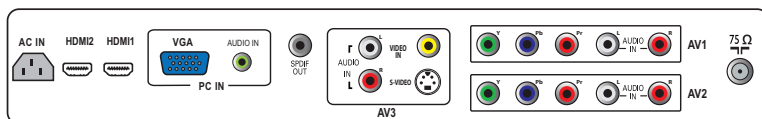

Dual HDMI input

HDMI makes an uncompressed digital RGB connection from the source to the screen. By eliminating conversion to an analog signal, it delivers an unblemished image. The non-degraded signal reduces flicker and leads to a clearer picture. HDMI intelligently communicates the highest output resolution with the source device. The HDMI input is fully backward compatible with DVI sources but includes digital audio. HDMI uses HDCP copy protection. With 2 HDMI inputs you can connect multiple HD sources, for instance an HD settop box, and a Blu-ray player.

Multiple AV inputs

Multiple AV inputs accommodate a variety of format choices in connecting video and audio devices (480i/p, 720p, 1080i).

Dynamic Contrast

Special picture processing technology dynamically and seamlessly delivers vibrant images in bright scenes or reproduces a deep blacks and accurate rendering of darker colors and shades in dark scenes. You get the ultimate LCD picture: stable and clear images with enriched color performance and excellent contrast.

3D combfilter

A 3D combfilter is a device that performs field-by-field comparisons of the television image to accurately separate the color from the black-and-white information. It separates brightness and color signals better in the 3D domain to eliminate cross-color, cross-luminance and dot-crawl distortion - all of which detract from your viewing pleasure.

Date of issue 2008-08-06

Version: 1.0.1

12 NC: 8670 000 47457
UPC: 0 53818 58021 9

Specifications are subject to change without notice.

Trademarks are the property of Koninklijke Philips Electronics N.V. or their respective owners.

© 2008 Magnavox.

All Rights reserved.

www.magnavox.com