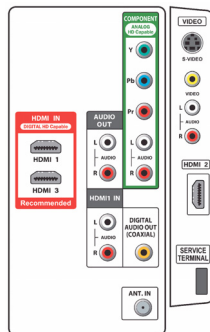

Loudspeakers

- Built-in speakers: 2

Convenience

- Ease of Installation: Autostore, PLL Digital Tuning, Plug & Play
- User convenience: Sleep Timer

- Ease of Use: Auto Volume Leveller (AVL), On Screen Display, Smart Picture, Smart Sound, Closed Captioning Full Text, Side Control
- Screen Format Adjustments: Widescreen, 4:3, Movie expand 14:9, Super Zoom, 16:9 subtitle
- Child Protection: Child Lock+Parental Control

Tuner/Reception/Transmission

- Aerial Input: 75 ohm F-type
- Tuner bands: Hyperband, S-Channel, UHF, VHF
- TV system: ATSC, NTSC
- Cable: Unscrambled Digital Cable -QAM
- Video Playback: NTSC

Connectivity

- AV 1: Audio L/R in, YPbPr
- Front / Side connections: S-video in, CVBS in, Audio L/R in, HDMI v1.3
- Audio Output - Digital: Coaxial (cinch)
- AV output: Audio (L/R) x1
- HDMI 1: Analog audio L/R in, HDMI v1.3
- HDMI 2: HDMI v1.3
- HDMI-CEC: One touch play, Power status, System standby

Power

- Mains power: 120V/60Hz
- Power consumption: 155 W
- Standby power consumption: 0.5W
- Ambient temperature: 5 °C to 35 °C

Dimensions

- Set dimensions in inch (W x H x D): 30.0 x 20.5 x 4.5 inch
- Set dimensions with stand in inch (W x H x D): 30.0 x 22.2 x 9.4 inch
- Product weight (lb): 19.5
- Weight incl. Packaging (lb): 25.0
- Box dimensions in inch (W x H x D): 35.9 x 24.1 x 8.2 inch
- VESA wall mount compatible: 200 x 200 mm
- Product weight (+stand) (lb): 20.6 lb

LCD WXGA display, 1366x768p

This WXGA display with state-of-the-art LCD screen technology gives you widescreen HD resolution of 1366 x 768p pixels. It produces brilliant flicker-free progressive scan pictures with optimum brightness and superb colors. This vibrant and sharp image will provide you with an enhanced viewing experience.

Dynamic Contrast

Special picture processing technology dynamically and seamlessly delivers vibrant images in bright scenes or reproduces a deep blacks and accurate rendering of darker colors and shades in dark scenes. You get the ultimate LCD picture: stable and clear images with enriched color performance and excellent contrast.

Integrated HDTV tuner

A built-in digital tuner receives and decodes ATSC off-air and unscrambled cable signals directly, so you can view digital high-definition TV programming without an additional set-up box.

Multiple AV inputs

Multiple AV inputs accommodate a variety of format choices in connecting video and audio devices (480i/p, 720p, 1080i).

HDMI input

HDMI makes an uncompressed digital RGB connection from the source to the screen. By eliminating conversion to an analog signal, it delivers an unblemished image. The non-degraded signal reduces flicker and leads to a clearer picture. HDMI intelligently communicates the highest output resolution with the source device. The HDMI input is fully backward compatible with DVI sources but includes digital audio. HDMI uses HDCP copy protection.

Dolby Digital

Because Dolby Digital and DTS, the world's leading digital multi-channel audio standards, make use of the way the human ear naturally processes sound, you experience superb quality surround sound audio with realistic spatial cues.

PC input via HDMI

With PC input you can use your TV as a PC monitor via a HDMI-DVI cable/converter.

Energy Star

Energy Star-labeled home electrical products are designed to use less energy - saving you money while reducing environmental pollution. In fact, Energy Star-compliant products consume less than 1 watt of power while in standby mode. As an Energy Star partner, Philips develops products that meet the Energy Star guidelines for energy efficiency. This is achieved by having low standby power consumption through innovatively designed standby circuitry and stringent selection of components made with high efficiency materials.

Date of issue 2009-08-10

Version: 2.6.3

12 NC: 8670 000 48475
UPC: 6 09585 16398 0

Specifications are subject to change without notice.

Trademarks are the property of Koninklijke Philips Electronics N.V. or their respective owners.

© 2009 Magnavox.

All Rights reserved.

www.magnavox.com