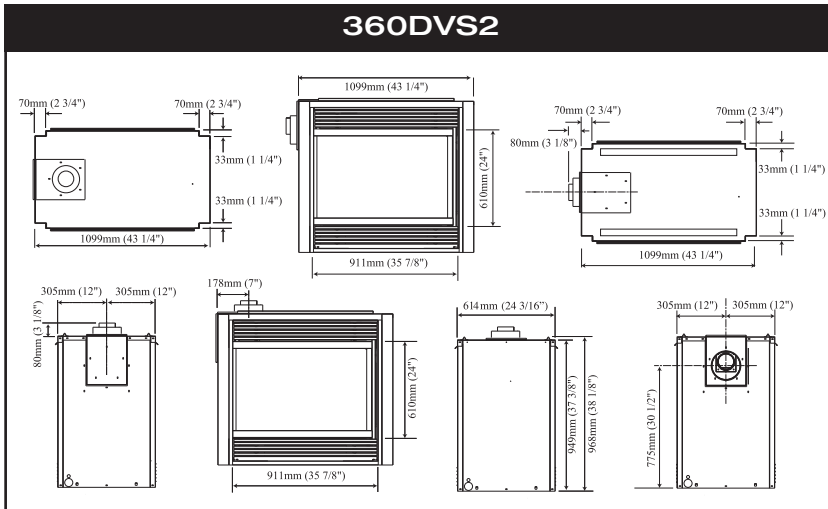

The Regal Group Designer Series Direct Vent Gas Fireplaces
Models • 360DVS2 • 360DVS3 • 360DVSL/R • DVRTSB

Framing Dimensions		
Ref.	Rear Vent Configuration	Top Vent Configuration
ROD	24" Minus two times finishing material thickness to be even with face of unit	
ROH	981 mm (38 5/8")	Not to be framed until unit is set in place due to 3 1/8" allowance for flue collar
ROW	Not to be framed until unit is set in place due to 3 1/8" allowance for flue collar	1111 mm (43 3/4")