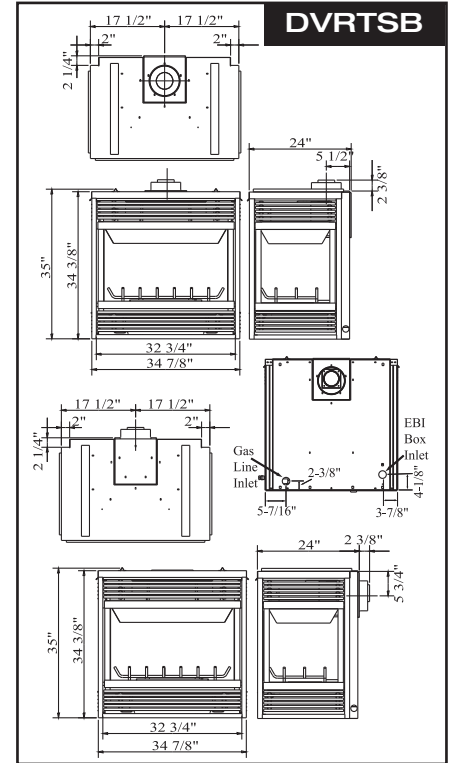

MODEL	FUEL	MAX INPUT	MIN INPUT	EFFICIENCIES*		
				ENERGUIDE RATING	STEADY STATE RATING	AFUE BY D.O.E. RATING
360DVSL RN	Natural Gas	38,000 BTU	26,600 BTU	62.4 %	84 %	65 %
360DVSL EN	Natural Gas	38,000 BTU	26,600 BTU	64.2 %	84 %	65 %
360DVSR RN	Natural Gas	38,000 BTU	26,600 BTU	62.4 %	84 %	65 %
360DVSR RP	Propane	38,000 BTU	28,500 BTU	62.4 %	85 %	65 %
360DVSR EN	Natural Gas	38,000 BTU	26,600 BTU	64.2 %	84 %	65 %
360DVS3 RN	Natural Gas	38,000 BTU	26,600 BTU	64.2 %	84 %	65 %
360DVS3 RP	Propane	38,000 BTU	28,500 BTU	64.2 %	85 %	65 %
360DVS3 EN	Natural Gas	38,000 BTU	26,600 BTU	62.4 %	84 %	65 %
360DVS2 RN	Natural Gas	38,000 BTU	26,600 BTU	62.4 %	84 %	65 %
360DVS2 RP	Propane	38,000 BTU	28,500 BTU	62.4 %	85 %	65 %
360DVS2 EN	Natural Gas	38,000 BTU	26,600 BTU	64.2 %	84 %	65 %
DVRTSB RN	Natural Gas	30,000 BTU	21,000 BTU	58.4 %	82 %	64 %
DVRTSB RP	Propane	30,000 BTU	22,500 BTU	58.4 %	83 %	64 %

* Data available upon request.

Canada
ENERGUIDE
Look for the **EnerGuide** Gas Fireplace Energy Efficiency Rating in this brochure
Based on CSA P.4-1-02

ph: 1.800.525.1898
www.vermontcastings.com
www.majesticproducts.com

YOUR DEALER