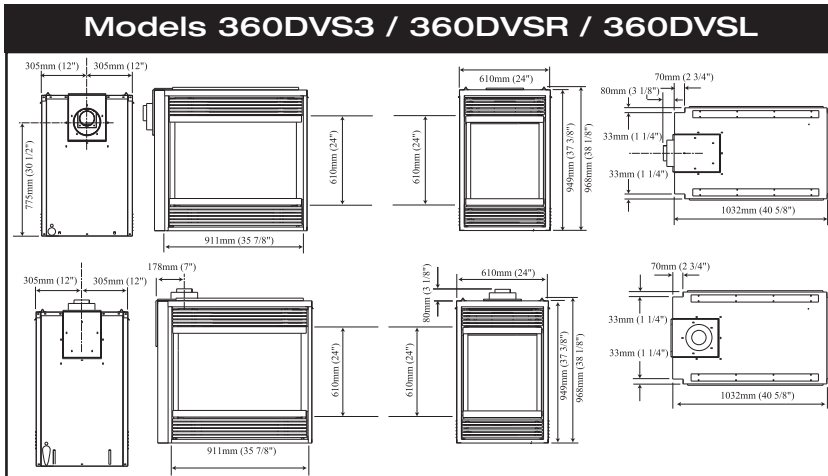

Framing Dimensions				
Ref.	Rear Vent Configuration		Top Vent Configuration	
MODEL	360DVS3	360DVSL/R	360DVS3	360DVSL/R
ROD	See Note 1	See Note 2	See Note 1	See Note 2
ROH	981 mm	38 5/8"	Not to be framed until unit is set in place due to 3 1/8" allowance for flue collar	
ROW	40 5/8" Minus one time finishing material thickness to be even with face of unit			

NOTE 1: 24" Minus two times finishing material thickness to be even with face of unit
NOTE 2: 24 3/4" Minus one time finishing material thickness to be even with face of unit