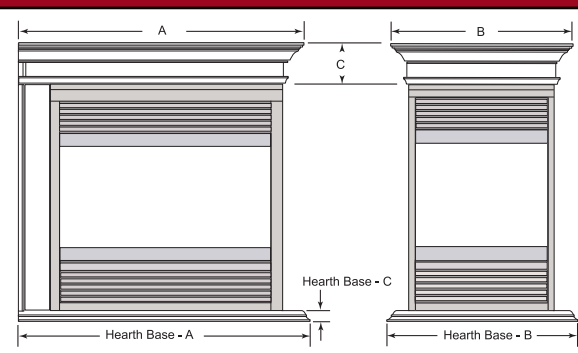

Model	Description	Hearth Base			Total Height			
		A	B	C				
BRMMO360S3	Mantel Cap w/Hearth Base in Medium Oak Finish	45 5/8" (1153 mm)	28 3/4" (730 mm)	8" (203 mm)	46" (1168 mm)	30" (762 mm)	2" (951 mm)	45 5/8" (1153 mm)
BRMPC360S3	Mantel Cap w/Hearth Base in Premium Cherry Finish	45 5/8" (1153 mm)	28 3/4" (730 mm)	8" (203 mm)	46" (1168 mm)	30" (762 mm)	2" (951 mm)	45 5/8" (1153 mm)