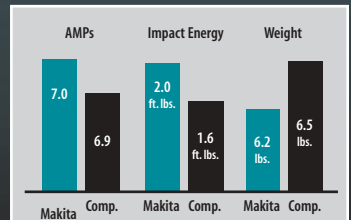

Synchronized RPM and BPM prevents overlapping impacts for 2X more efficient drilling

360° VERSATILITY

Chisel rotates 360° with 40 different locking positions to achieve the best working angle (HR2455)

PERFORMANCE