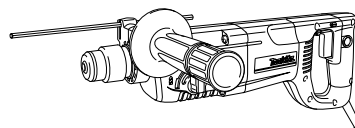

Powerful 7.0 AMP motor; 2.0 ft. lbs. impact energy for demanding applications - weighs 6.2 lbs. (HR2455)

PITBULL™

1" ROTARY HAMMERS with D-HANDLE

Model HR2455/HR2445

Features & Benefits

- Powerful 7.0 AMP motor and lightweight 6.2 lbs. (HR2455); 6.0 lbs. (HR2445)
- 2X faster drilling with synchronized RPM and BPM
- Impact Energy (2.0 ft. lbs.); Power-to-Weight Ratio (.32)
- Model HR2455 features 3-mode operation; "rotation only", "hammering with rotation" or "hammering only"
- Model HR2445 features 2-mode operation; "rotation only" or "hammering with rotation"
- Positive bit lock ensures that the bit is securely fastened
- 0 - 1,100 RPM and 0 - 4,500 BPM (2.7 joules of impact energy) for demanding applications
- Built-in torque limiter helps prevent kickback when hitting reinforcements
- One-touch sliding chuck for easy bit changes; accepts SDS-Plus bits
- Large trigger switch and 360° swivel side handle for added comfort
- Recessed lock-on button for continuous use
- Ergonomic, well balanced design features a rubberized D-handle grip for greater stability, comfort and control with reduced operator fatigue

Standard Equipment

- Side Handle (134943-5)
- Depth Gauge (324219-0)
- Tool Case (824695-3)

Model HR2455
(3-Mode)

Model HR2445
(2-Mode)

Specifications

Capacities:	Wood	1-1/4"
	Steel	1/2"
	Concrete	1"
No Load Speed		0 - 1,100 RPM
Blows per Minute		0 - 4,500
AMPS (115V)		7.0
Overall Length:	HR2455	16 - 3/4"
	HR2445	16 - 3/8"
Net Weight:	HR2455	6.2 lbs.
	HR2445	6.0 lbs.
Shipping Weight:	HR2455	10.34 lbs.
	HR2445	10.12 lbs.
UPC Code	HR2455	088381-05002-9
	HR2445	088381-04960-3