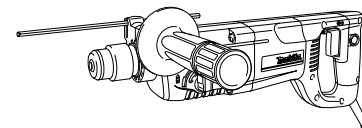

Powerful 7.0 AMP motor; 2.0 ft. lbs. impact energy for demanding applications - weighs 6.2 lbs. (HR2455)

PITBULL™

1" ROTARY HAMMERS with D-HANDLE

Model HR2455/HR2445

Features & Benefits

- Powerful 7.0 AMP motor and lightweight 6.2 lbs. (HR2455); 6.0 lbs. (HR2445)
- 2X faster drilling with synchronized RPM and BPM
- Impact Energy (2.0 ft. lbs.); Power-to-Weight Ratio (.32)
- Model HR2455 features 3-mode operation; "rotation only", "hammering with rotation" or "hammering only"
- Model HR2445 features 2-mode operation; "rotation only" or "hammering with rotation"
- Positive bit lock ensures that the bit is securely fastened
- 0 - 1,100 RPM and 0 - 4,500 BPM (2.7 joules of impact energy) for demanding applications
- Built-in torque limiter helps prevent kickback when hitting reinforcements
- One-touch sliding chuck for easy bit changes; accepts SDS-Plus bits
- Large trigger switch and 360° swivel side handle for added comfort
- Recessed lock-on button for continuous use
- Ergonomic, well balanced design features a rubberized D-handle grip for greater stability, comfort and control with reduced operator fatigue

Standard Equipment

- Side Handle (134943-5)
- Depth Gauge (324219-0)
- Tool Case (824695-3)

Model HR2455
(3-Mode)

Model HR2445
(2-Mode)

Specifications

Capacities:	Wood	1-1/4"
	Steel	1/2"
	Concrete	1"
No Load Speed		0 - 1,100 RPM
Blows per Minute		0 - 4,500
AMPS (115V)		7.0
Overall Length:	HR2455	16 - 3/4"
	HR2445	16 - 3/8"
Net Weight:	HR2455	6.2 lbs.
	HR2445	6.0 lbs.
Shipping Weight:	HR2455	10.34 lbs.
	HR2445	10.12 lbs.
UPC Code	HR2455	088381-05002-9
	HR2445	088381-04960-3