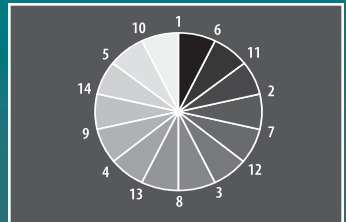

ROCK HARD.™

MODEL
HR2455 (3-Mode)
HR2445 (2-Mode)

For more info, call 1-800-4MAKITA
makitatools.com

3-MODE SWITCH

3 Mode Switch for "Rotation Only", "Hammering with Rotation" or "Hammering Only" (HR2455)

2X FASTER DRILLING