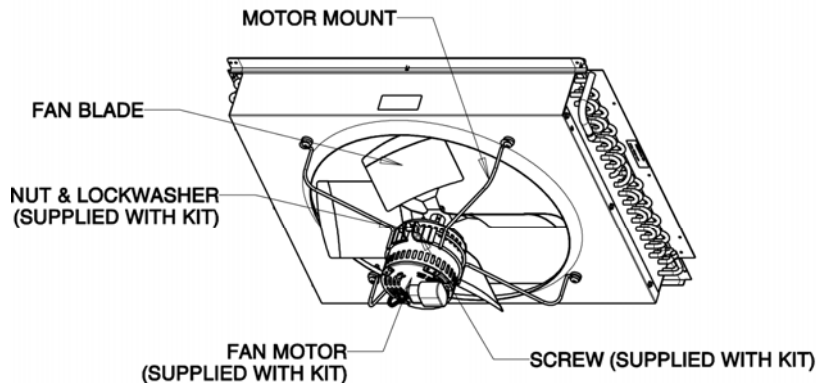

## FAN MOTOR REPLACEMENT KITS 7626723, 7626733 AND 000006007 INSTALLATION INSTRUCTIONS

**! WARNING: DISCONNECT POWER TO THE MACHINE.  
FAN BLADE IS DIRECTIONAL AND SHOULD NOT BE REVERSED.  
ENSURE THE FAN BLADE IS MOUNTED  
THE SAME DISTANCE AND ORIENTATION TO THE  
AIR CONDENSER AND IS PROPERLY SECURED.  
MANUALLY ROTATE THE BLADE TO ENSURE  
THAT THERE IS NO INTERFERENCE.**