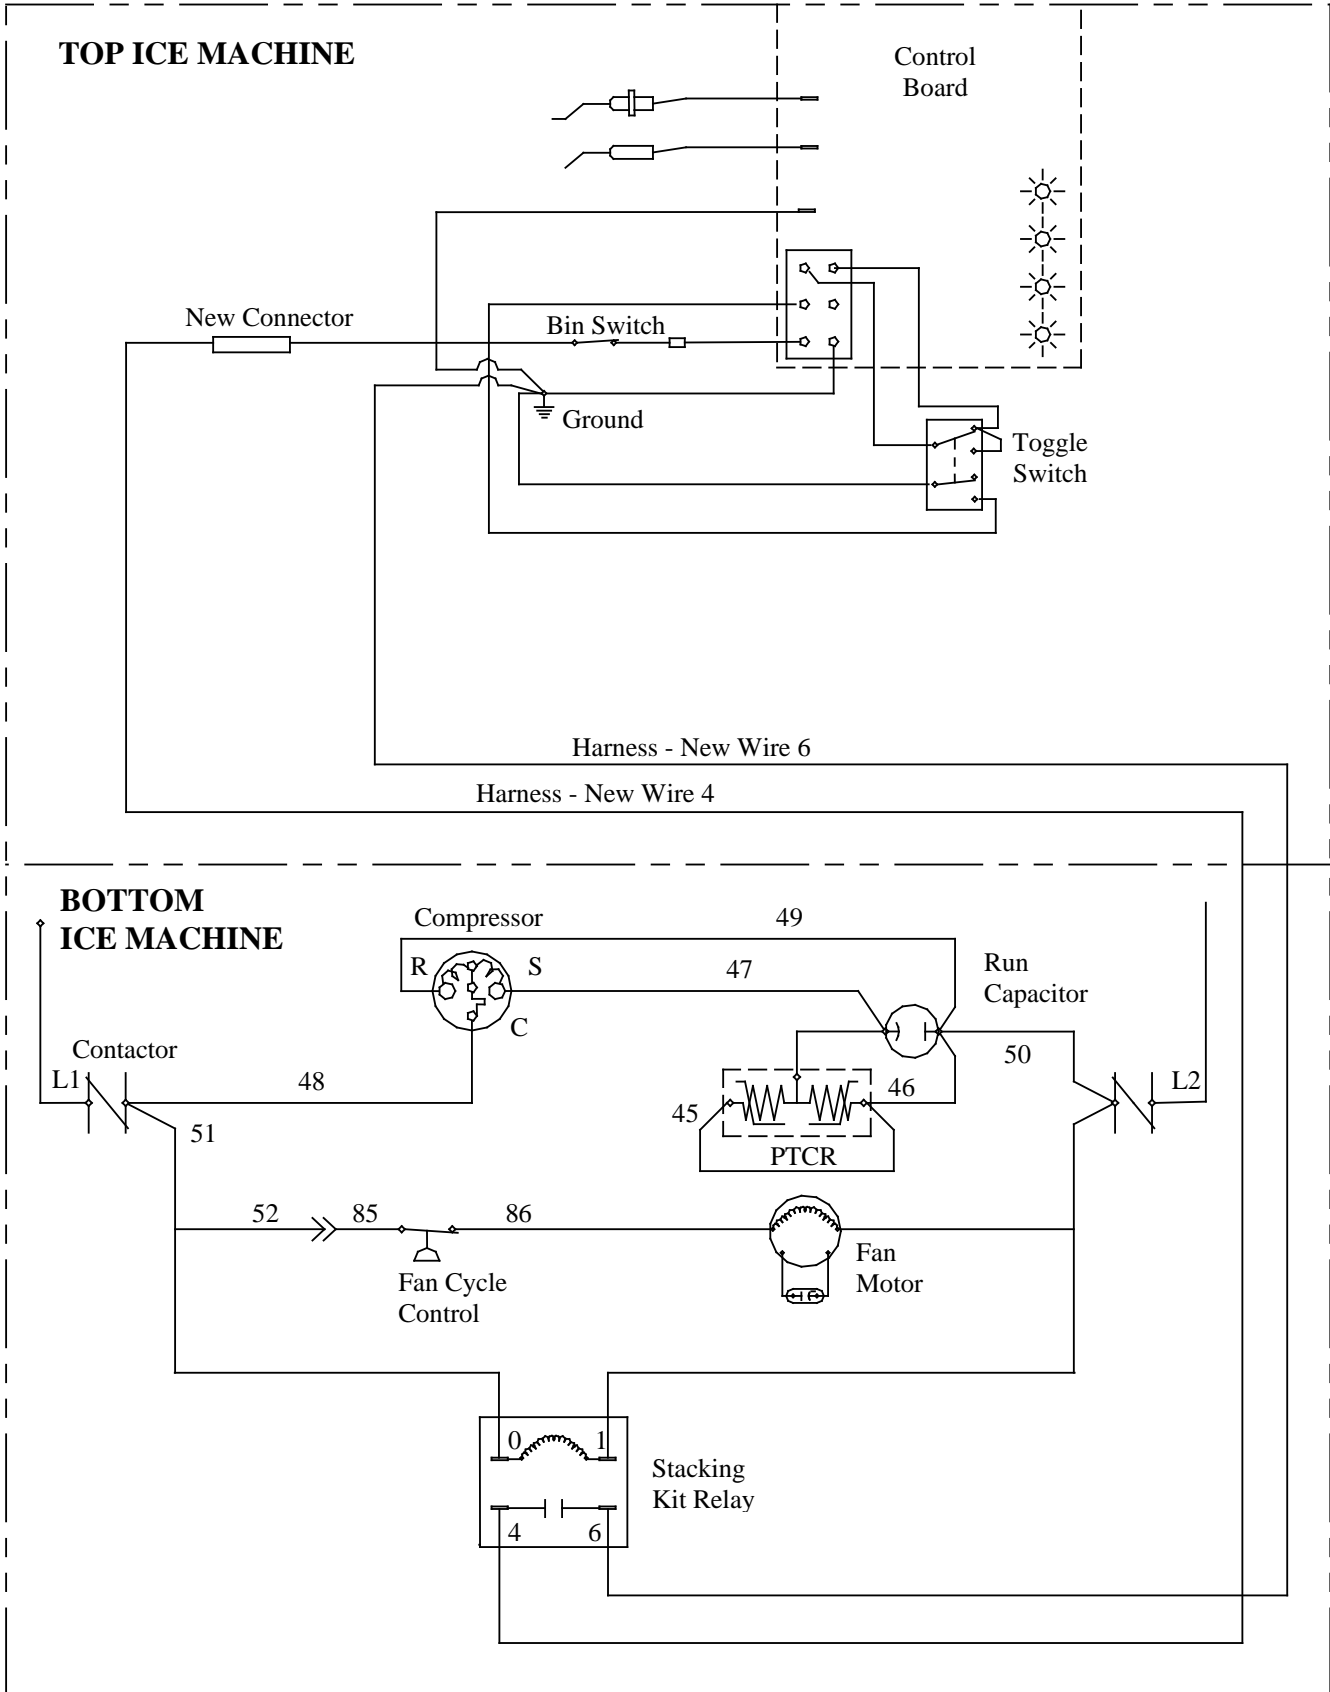

STACKING RELAY KIT