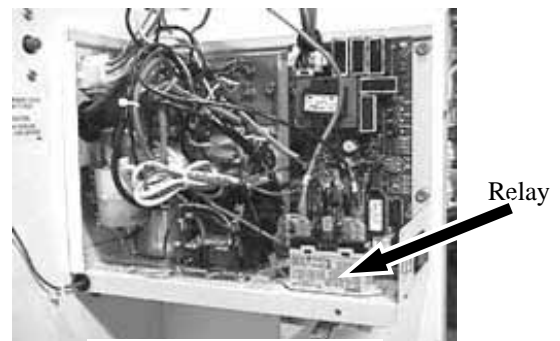

Q MODEL ICE MACHINES STACKING RELAY KIT 7628973 Installation Instructions

This relay kit is used to stop the operation of both stacked ice machines, when the bottom ice machine is turned off or in an auto-shutdown mode (full bin of ice). It can only be utilized with 230 volt, 50/60 Hz., 1 phase ice machines.

STEP 1. Disconnect power.

STEP 2. Drill 1/2 inch (.50) hole in the back corner posts of both ice machines in area indicated. Install two plastic black bushings into drilled holes.

STEP 3. Route wire harness through bushings from top electrical box to bottom electrical box.

STEP 4. Using double-face tape, mount relay in bottom ice machine electrical box.

STEP 5. Wire the stacking kit relay according to wire diagram on reverse side.

- A. Relay coil connects to the terminal board in the bottom ice machine.
- B. Relay Contact is wired in series with the bin switch in the top ice machine.
 - 1) Disconnect the wire of the bin switch, connected to ground, in the top ice machine.
 - 2) Using new connector supplied, connect the wire disconnected from the ground to the new wire harness connected to the relay contacts.
 - 3) Connect the other lead of wire harness to cabinet ground in the top ice machine (same ground that the bin switch wire used to be connected to).