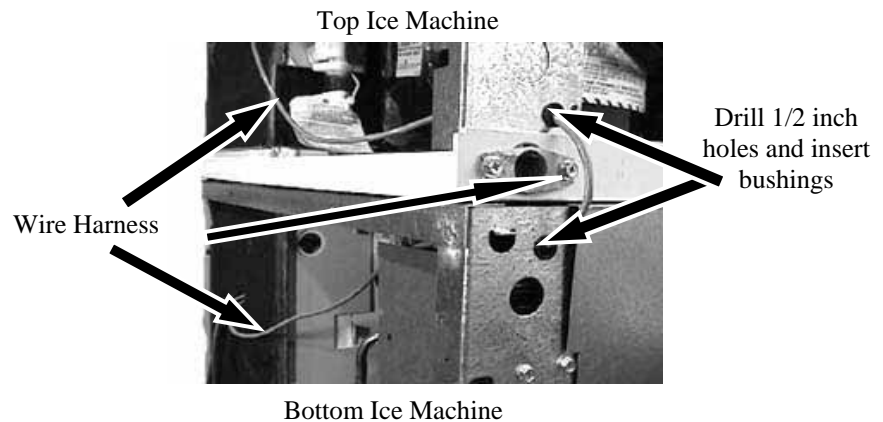

Q MODEL ICE MACHINES STACKING RELAY KIT 7628973 Installation Instructions

This relay kit is used to stop the operation of both stacked ice machines, when the bottom ice machine is turned off or in an auto-shutdown mode (full bin of ice). It can only be utilized with 230 volt, 50/60 Hz., 1 phase ice machines.

STEP 1. Disconnect power.

STEP 2. Drill 1/2 inch (.50) hole in the back corner posts of both ice machines in area indicated. Install two plastic black bushings into drilled holes.

STEP 3. Route wire harness through bushings from top electrical box to bottom electrical box.

STEP 4. Using double-face tape, mount relay in bottom ice machine electrical box.

STEP 5. Wire the stacking kit relay according to wire diagram on reverse side.

- A. Relay coil connects to the terminal board in the bottom ice machine.
- B. Relay Contact is wired in series with the bin switch in the top ice machine.
 - 1) Disconnect the wire of the bin switch, connected to ground, in the top ice machine.
 - 2) Using new connector supplied, connect the wire disconnected from the ground to the new wire harness connected to the relay contacts.
 - 3) Connect the other lead of wire harness to cabinet ground in the top ice machine (same ground that the bin switch wire used to be connected to).