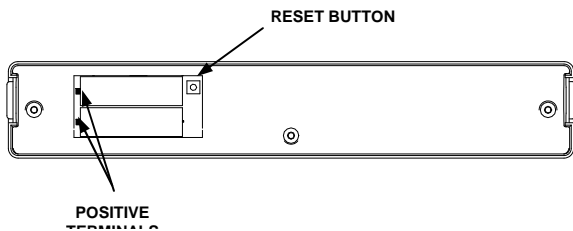

Manitowoc

GSI 200 TIMER/BACK COVER REPLACEMENT

Installation Instructions

REPLACING THE TIMER CIRCUIT BOARD REQUIRES REPLACEMENT OF THE BACK PANEL

Timer Housing Back Cover

Timer Circuit Board

All Models

1. Install two (2) fresh AA batteries in timer housing noting proper polarity (+/-).

2. Verify timer circuit board is in the correct position. Snapping the control board under all four legs will correctly position the control board. The circuit board is incorrectly positioned if both lights (red and green) flash at the same time when the rear cover is installed.

4. Use four pan-head screws to secure the back cover/sachet mounting plate to the timer housing.
5. Attach sachet holder to mounting plate. Final assembly will be with sachet holder opening facing up.
 - a. Rotate sachet holder 90° clockwise.
 - b. Refer to table to determine if upper or lower keyhole slots are used. Place left side pin in the sachet mounting plate keyhole.
 - c. Rotate sachet holder 90° counterclockwise and place right side pin in keyhole slot.
 - d. Push sachet holder down into keyhole slots to secure.