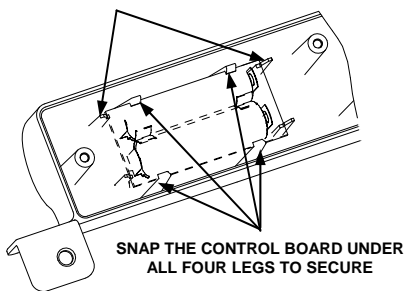

2. Verify timer circuit board is in the correct position. Snapping the control board under all four legs will correctly position the control board. The circuit board is incorrectly positioned if both lights (red and green) flash at the same time when the rear cover is installed.

PLACE TIMER BOARD ON THE FOUR SUPPORTS