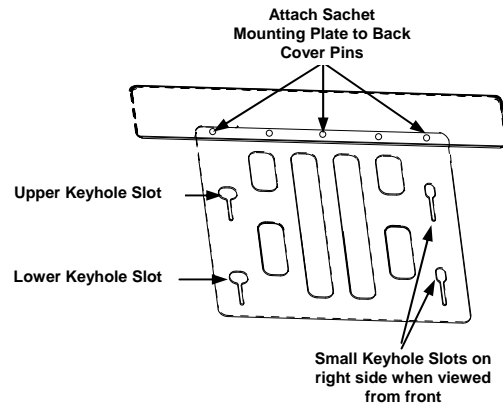

Manitowoc

GSI 200 TIMER/BACK COVER REPLACEMENT

Installation Instructions

REPLACING THE TIMER CIRCUIT BOARD REQUIRES REPLACEMENT OF THE BACK PANEL

Timer Housing Back Cover

Timer Circuit Board

All Models

1. Install two (2) fresh AA batteries in timer housing noting proper polarity (+/-).

2. Verify timer circuit board is in the correct position. Snapping the control board under all four legs will correctly position the control board. The circuit board is incorrectly positioned if both lights (red and green) flash at the same time when the rear cover is installed.

PLACE TIMER BOARD ON THE FOUR SUPPORTS

3. Verify the small key slots are on the right side when viewed from the front of the timer housing. Align sachet holder mounting plate holes with pins in the timer cover housing and snap into place.

4. Use four pan-head screws to secure the back cover/sachet mounting plate to the timer housing.
5. Attach sachet holder to mounting plate. Final assembly will be with sachet holder opening facing up.
 - a. Rotate sachet holder 90° clockwise.
 - b. Refer to table to determine if upper or lower keyhole slots are used. Place left side pin in the sachet mounting plate keyhole.
 - c. Rotate sachet holder 90° counterclockwise and place right side pin in keyhole slot.
 - d. Push sachet holder down into keyhole slots to secure.