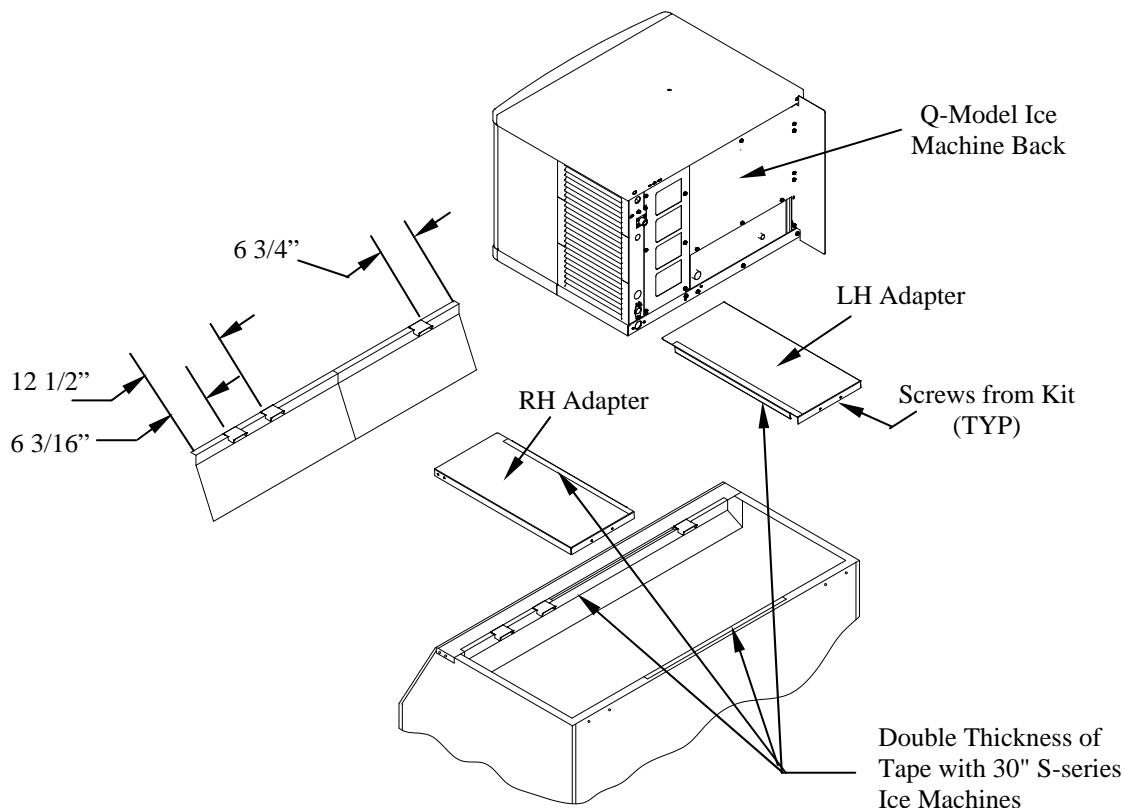

Manitowoc

K00156/157 ADAPTER KIT

Installation Instructions

1. Use the K00156 to install a Q-0200, Q-0450, Q-0600, Q-0800, Q-1000, and 30" S-series ice machines on a Manitowoc C-950 bin.
Use the K00157 to install a Q-0200, Q-0450, Q-0600, Q-0800, Q-1000, and 30" S-series ice machines on a Manitowoc C-970 bin.
2. Installation (the bin must be level before starting):
 - A. Remove the existing foam tape and ice deflector from bin.
 - B. For the K00156 kit, slide the support brackets onto the deflectors in the kit. For the K00157 kit, use the deflector from the bin. Locate, as shown on the drawing below. Secure the deflector(s) to the bin with the screws removed earlier.
 - C. Apply approximately 10 1/2" (26.7 cm.) of foam tape to the bottom front edge of the adapters between the bin and the adapters.
 - D. Place the adapters on the bin, as shown.
 - E. Using the adapters as templates, drill four 5/32" (4 mm.) holes, .500" (12.7 mm.) deep maximum, in bin.
Warning: Do not drill through interior liner. Attach with the screws provided.
 - F. Apply foam tape to the edge of the adapters, as shown, and on the front and rear of the bin between the adapters.
Note: We recommend using RTV at intersections and along front inside edge of foam tape to prevent water tracking. Use double tape thickness with S-series ice machines.
3. Refer to ice machine installation manual for ice machine installation procedures.