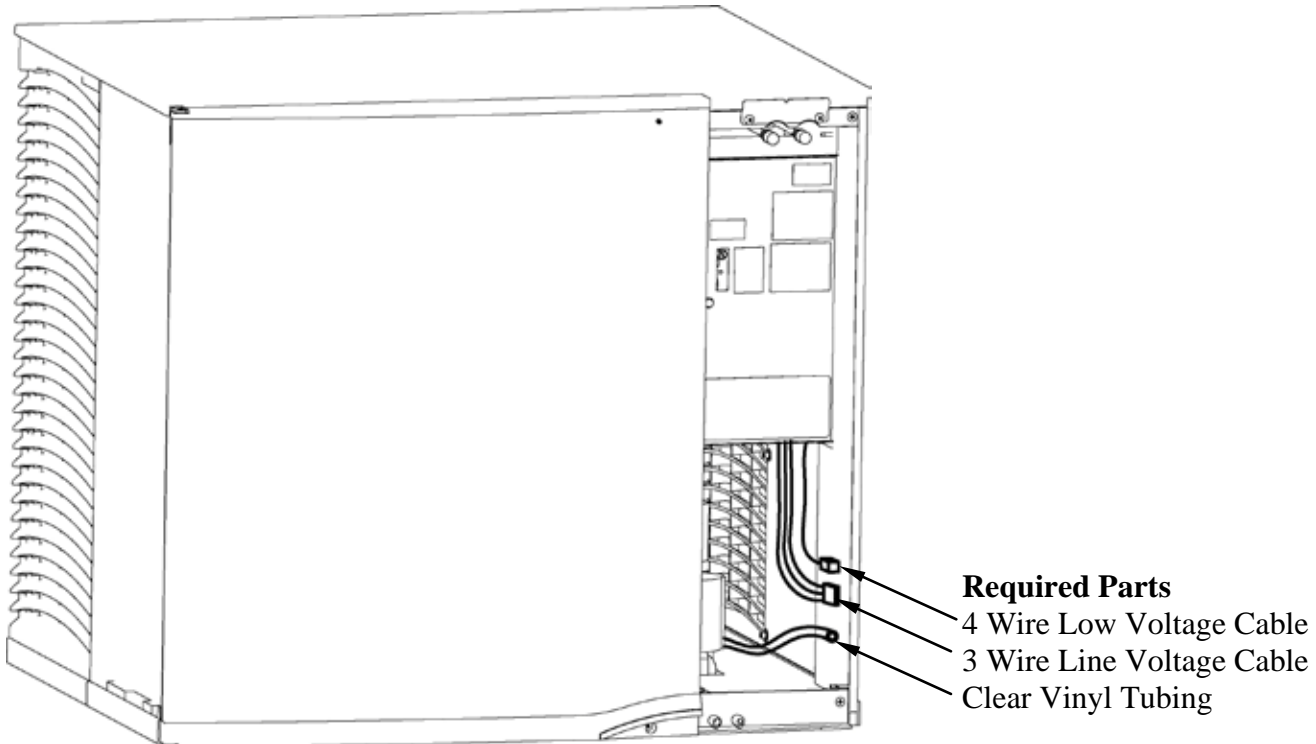

K00363 AuCS-SI Retrofit Kit Installation Instructions

ATTENTION INSTALLER

Before beginning installation of this AuCS-SI unit, remove the small front access door to check the ice machine for the following parts:

Yes, my ice machine has the parts:

Follow the installation instructions in the Installation, Use, and Care Manual included with the Manitowoc AuCS-SI.

No, my ice machine does not have the parts:

Retrofit kit number, K00363, must be ordered from the local Manitowoc distributor (the kit will be supplied no charge).