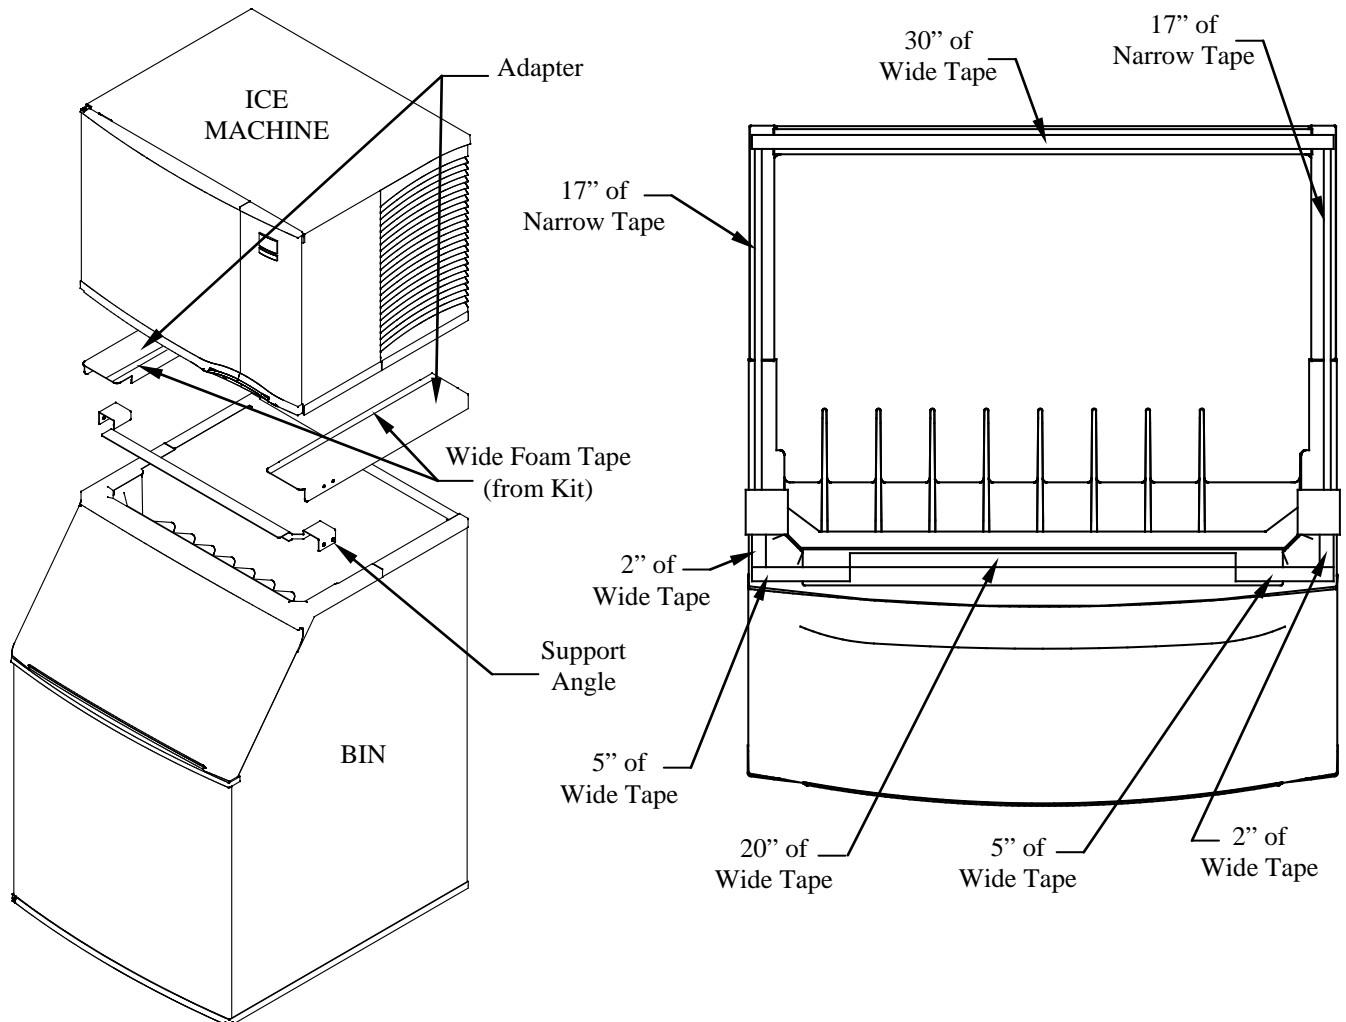

## K00365 ADAPTER KIT Installation Instructions

1. The K00365 kit is used for installing a Q-0320, Q-0370, Q-0420, S-0322, S-0422 ice machine or a QC/QF flaker on a B or S-Series 30" (76cm) wide bin or a Q-Series 30" (76cm) wide dispenser.
2. Installation (bin or dispenser must be level before starting):
  - A. Remove existing foam tape from top of bin or dispenser. When installing a K00365 on a Manitowoc dispenser, remove the gray side trim pieces on the top sides of the dispenser.
  - B. Place support angle on bin or dispenser, as shown, prior to adapter installation. Locate foam tape from kit in the positions on top of bin, as shown. Note locations of narrow and wide tape.
  - C. Place adapters on bin or dispenser, as shown. Make sure the two holes from the support angle and adapters are aligned on the side.
  - D. Using the adapters as templates, drill three 5/32" (4mm) holes, .500" (12.7mm) deep maximum, in bin or dispenser. **Warning: Do not drill through interior liner.** Attach with 10-24 x .500" screws provided.
  - E. Apply foam tape to the edge of the adapters. Note: It is recommended to RTV intersections and along front inside edge of foam tape (see drawing) to prevent water tracking.
3. Refer to ice machine installation manual for ice machine installation procedures.