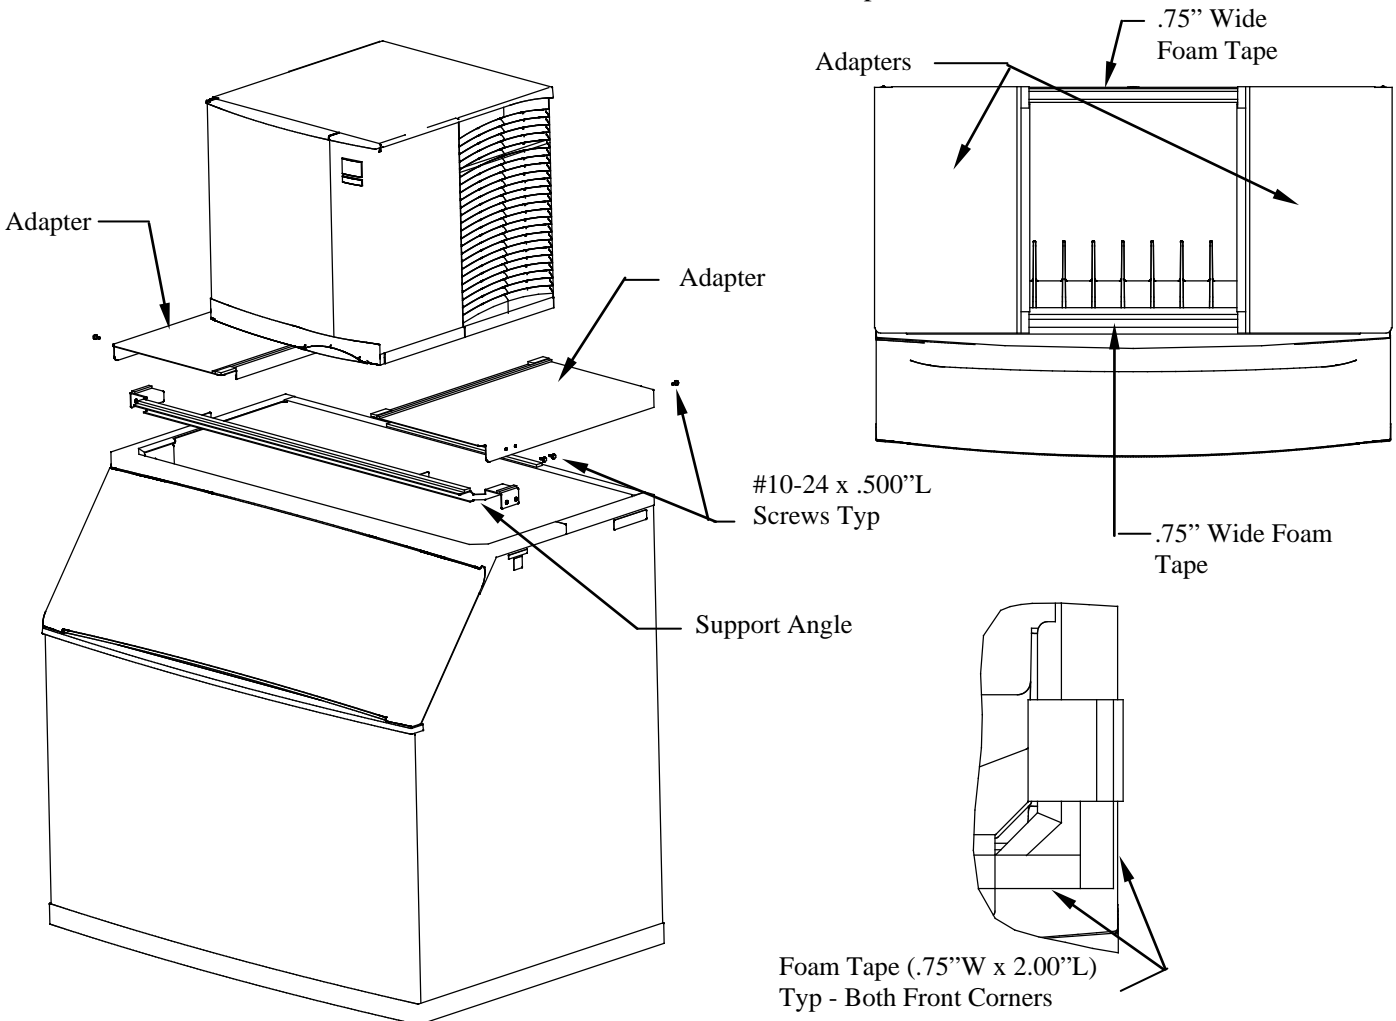

## K00368 ADAPTER KIT

### Installation Instructions

The K00368 kit is used for installing a Q-0320, Q-0370, Q-0420, QC0700, QF0800, and 22" S-series ice machines on a Manitowoc S or B-970 bin.

1. Note: Bin must be level before installation of ice machine.
  - A. Remove the foam tape from the front and sides of the bin where the support angle will be located. Use the front angle to reference the areas where the tape should be removed.
  - B. Place the support angle on the front edge of the bin and position as far forward as possible.
  - C. Locate the four pieces of the 2" long, 3/4" wide foam tape in the front corners, as shown.
  - D. Place the adapters on the bin, as shown. Make sure the two holes from the support angle and adapters are aligned on the side.
  - E. Using the adapters as templates, drill three 5/32" (4 mm.) holes, .500" (12.7 mm.) deep maximum, in bin. **Warning! Do not drill through the interior liner.** Attach each adapter with three #10-24 x .500" screws provided.
  - F. Apply foam tape to the front and back of the bin between the adapters. Note: All other required foam tape comes preassembled with the support angle and adapters.
  - G. Note: It is recommended to RTV the tape intersections and along the inside edge of the foam tape to prevent water tracking.
2. Refer to ice machine installation manual for ice machine installation procedures.