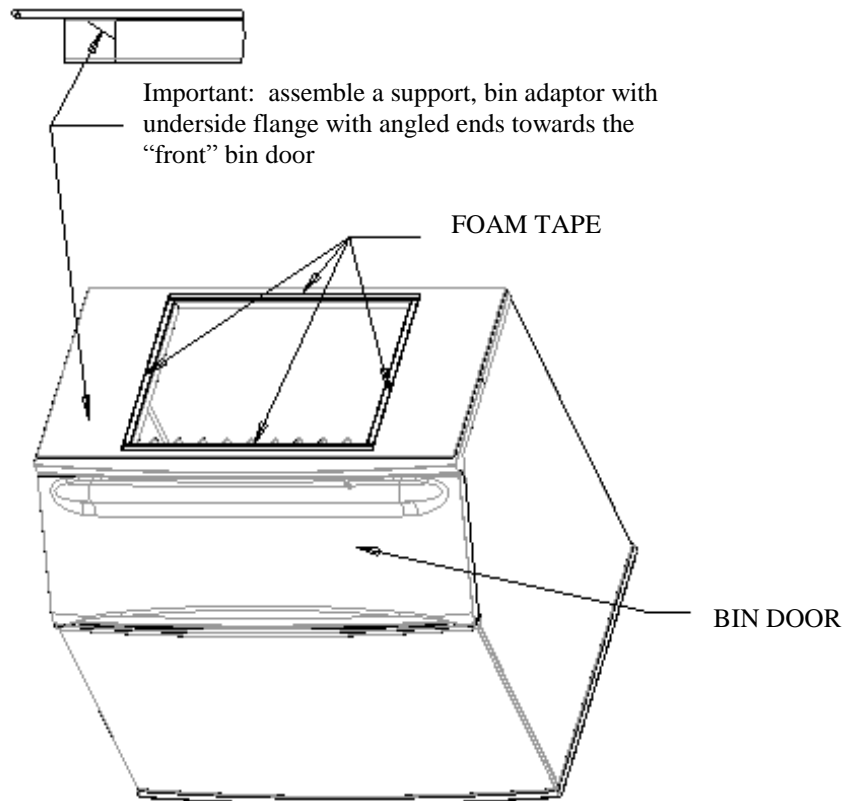

# K00370 ADAPTER KIT

## Installation Instructions

**Manitowoc**

The K00370 kit is used for installing 30" ice machines on a Manitowoc "S-970 or B-970" bin.

1. Installation (bin must be level before starting):
  - a. Remove protective coating from entire support, bin adaptor prior to assembly.
  - b. Place support, bin adaptor on bin as noted with angled flange forward, center on existing foam tape on top of bin. Note: no fasteners are required.
  - c. Apply foam tape supplied with kit around perimeter of support, bin adaptor opening as shown.
  - d. Refer to Ice Machine Installation Manual for ice machine installation procedures.