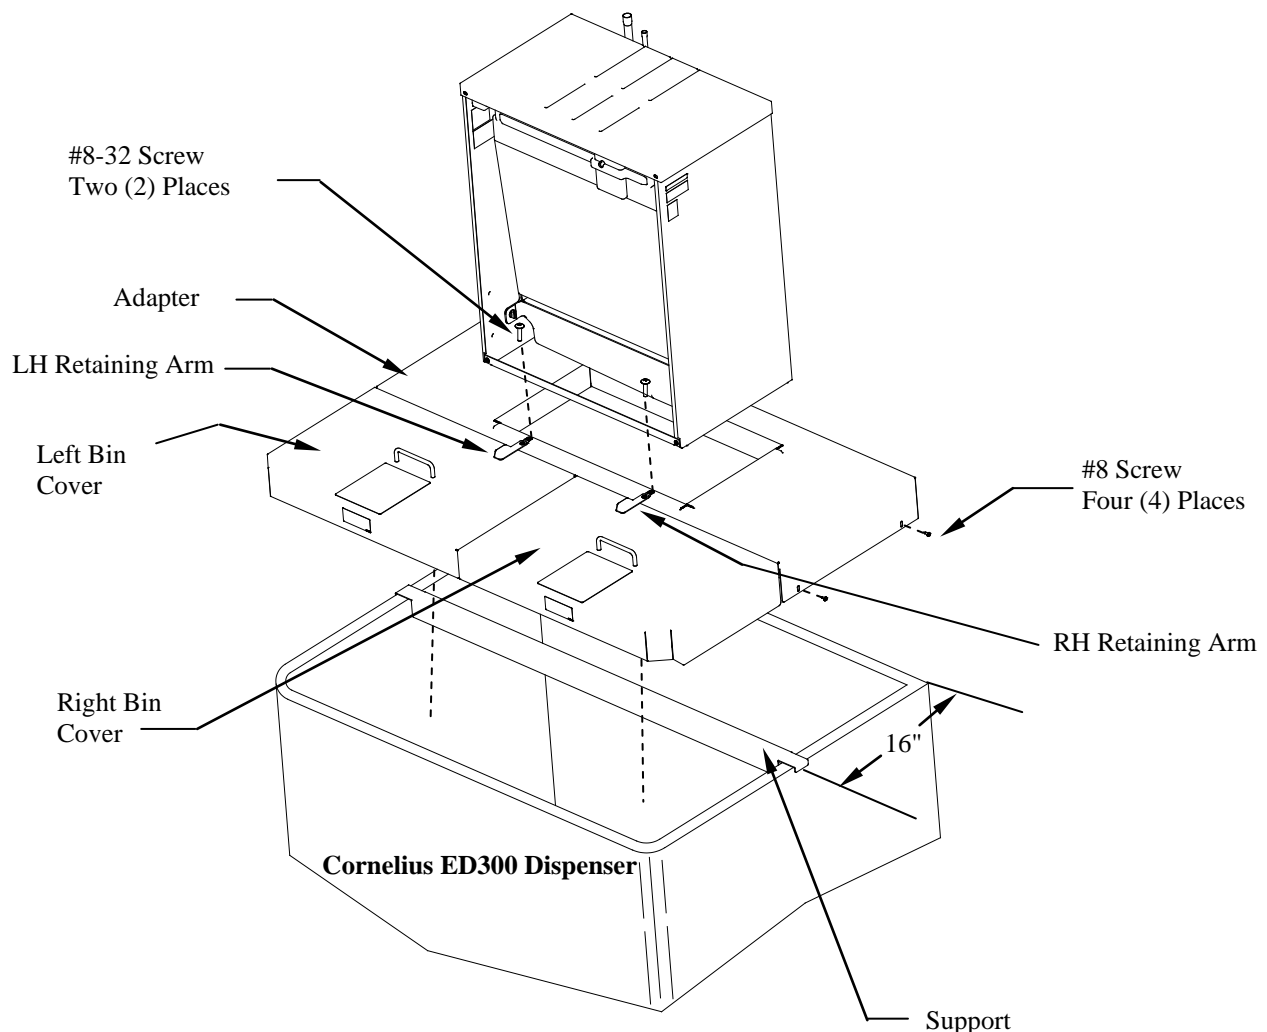

## **KH0180 - IB-0620/0820/1020 ON A CORNELIUS 44.38" WIDE ICE DISPENSER (ENDURO 300) Installation Instructions**

1. Set support on bin and position support approximately 16" from back of dispenser, as shown.
2. Set adapter and bin covers on dispenser. Position the bin covers so that the front flange of the bin cover will lock under the front lip of the dispenser. Adapter may have to be moved towards the back of the dispenser.
3. Reposition support, if necessary, so front of support lines up with front of adapter.
4. Using the slotted holes in the adapter as a template, drill four (4) 9/64" diameter holes at the bottom of the slots.  
NOTE: Do not drill deeper than 1/4" past the sheet metal. Use a drill stop!
5. Fasten adapter to dispenser using the four (4) #8 screws supplied with the adapter kit.
6. Position adapter retaining arm holes over rivnuts.
7. Set the ice machine on top of the adapter. Align holes in ice machine front angle with the rivnuts on the adapter.
8. Secure the ice machine to the adapter with two (2) #8-32 screws supplied with the kit.
9. Set the front bin covers onto the dispenser. Set the left side cover down first and then the right side cover. The covers will latch together at the center seam and also to the adapter along the back flange of the covers.
10. Rotate retaining arms into position, as shown for normal ice machine operation.