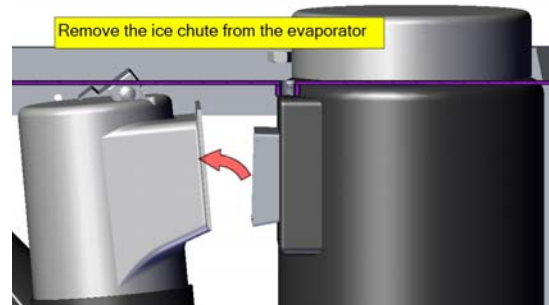

RF2300 Flake Ice Machines Ice Chute Replacement Kit Instructions

STEP 1

STEP 2

STEP 3

STEP 4

STEP 5

STEP 6

STEP 7

STEP 8

STEP 9

Join upper and lower assemblies

STEP 10

Insert ice chute assembly into hole in base and upper part into evaporator

STEP 11

STEP 12

Manitowoc Ice