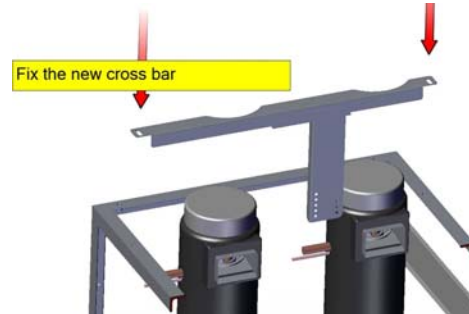

RF2300 Flake Ice Machines Ice Chute Replacement Kit Instructions

STEP 1

STEP 2

STEP 3

STEP 4

STEP 5

STEP 6

STEP 7

STEP 8

STEP 9

Join upper and lower assemblies

STEP 10

Insert ice chute assembly into hole in base and upper part into evaporator

STEP 11

STEP 12

Manitowoc Ice