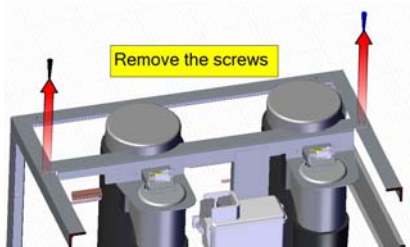

RF2300 Flake Ice Machines Ice Chute Replacement Kit Instructions

STEP 1

STEP 2

STEP 3

STEP 4

STEP 5

STEP 6

STEP 7

STEP 8

STEP 9

Join upper and lower assemblies

STEP 10

Insert ice chute assembly into hole in base and upper part into evaporator

STEP 11

STEP 12

Manitowoc Ice