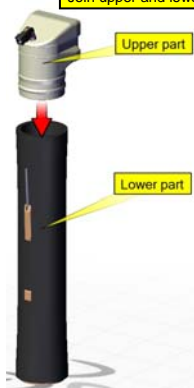

RF2300 Flake Ice Machines Ice Chute Replacement Kit Instructions

STEP 1

STEP 2

STEP 3

STEP 4

STEP 5

STEP 6

STEP 7

STEP 8

STEP 9

Join upper and lower assemblies

STEP 10

Insert ice chute assembly into hole in base and upper part into evaporator

STEP 11

STEP 12

Manitowoc Ice