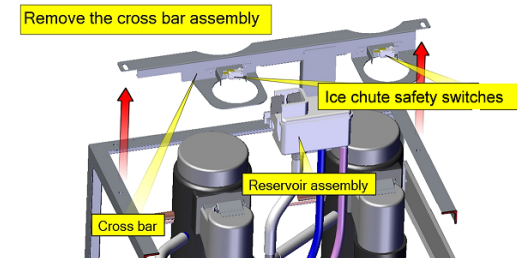

RF2300 Flake Ice Machines Ice Chute Replacement Kit Instructions

STEP 1

STEP 2

STEP 3

STEP 4

STEP 5

STEP 6

STEP 7

STEP 8

STEP 9

Join upper and lower assemblies

STEP 10

Insert ice chute assembly into hole in base and upper part into evaporator

STEP 11

STEP 12

Manitowoc Ice