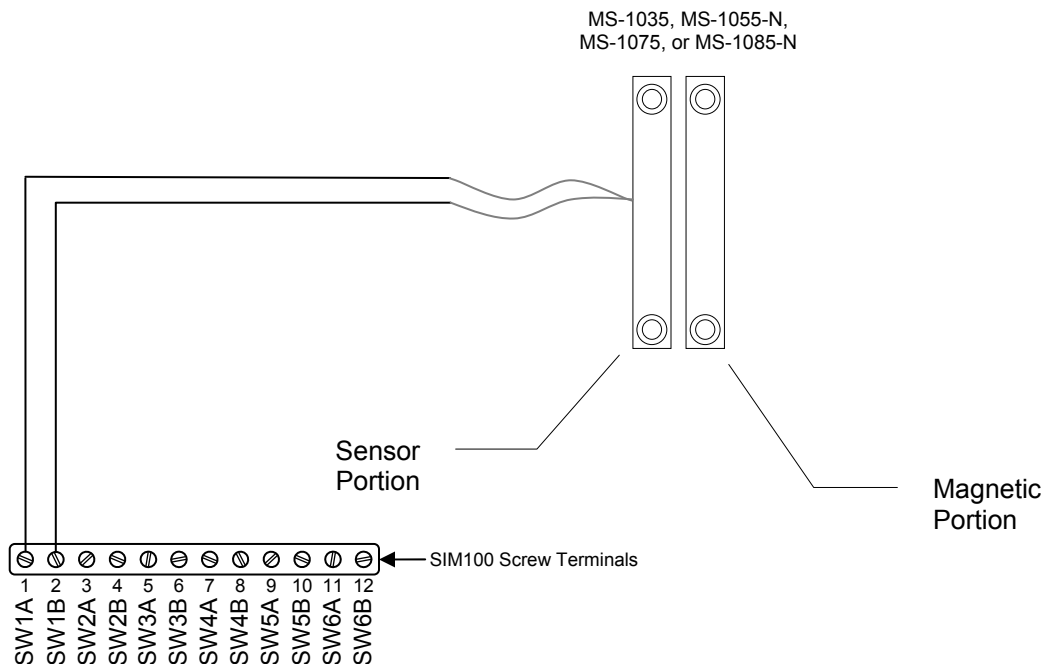

Installation Instructions MS-1035, MS-1055-N, MS-1075, MS-1085-N Magnetic Switches

Instructions

Please follow these instructions to connect any of the MS-1035, MS-1055-N, MS-1075, or MS-1085-N to the NMEA 2000 network via a Maretron SIM100 Switch Indicator Module. The wiring diagram appears in Figure 1 below. The diagram shows a connection to channel #1, but connections to other channels are similar.

1. Connect the two alarm contact terminals of the sensor portion of the magnetic switch to a free switch channel. The example in Figure 1 shows the sensor portion of the magnetic switch connected to switch channel 1 with one wire connected to "SW1A", and the second wire connected to "SW1B".
2. Use a Maretron DSM250 display (firmware 1.3.5 or higher), the DSM250 viewing function of the Maretron N2KAnalyzer software, or other Maretron display product capable of configuring the SIM100 to set the switch channel mode (indicated as "Channel #x Mode" on the DSM250) for the appropriate channel to "No End of Line Resistor". For this example, you would set "Channel #1 Mode" to "No End of Line Resistor".
3. Supply Power to the NMEA 2000 network and verify that the switch channel indicates an "off" (alarm) state using Maretron N2KView software, N2KAnalyzer, or other product capable of displaying switch indicator state.
4. Place the magnetic portion (the part with no connected wires) of the switch close to the sensor portion (the part with connected wires) of the switch and verify that the switch channel indicates an "on" (normal) state during the test.