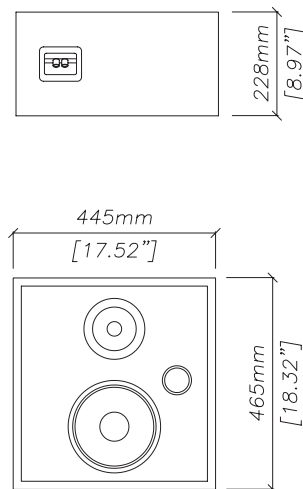

overall dimensions

EFFECT 3

Century Point, Halifax Road, Cressex Business Park,
High Wycombe, Buckinghamshire HP12 3SL, England.
Telephone: +44 (0)1494 535312 Facsimile: +44 (0)1494 438669
E-mail: info@martin-audio.com
All information is Copyright © 2003 Martin Audio Ltd.

www.martin-audio.com