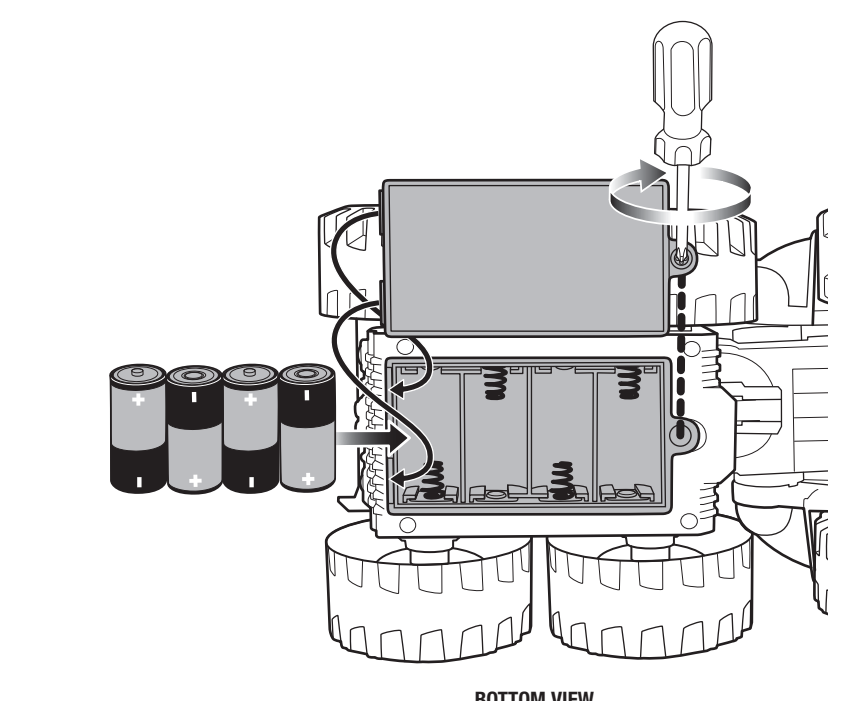

DANCING MODE

1. Pull the smoke stack back to get him to stand upright.
2. Push the smoke stack several times till you get to dancing mode.
3. Make some noise if you wanna dance!
4. In Dancing Mode, he will prompt you to make noise if you want him to dance.
5. If you make noise when prompted by him, he will dance!
6. To get him to return to normal truck position, push the smoke stack forward

SLEEP/AWAKE MODE

Sometimes if you don't do anything with him, he takes a nap and may even snore!!!!

1. Wake him up!
  Place something in the dump bed to wake him up!
2. Press smoke stack button or push/pull the exhaust stack backwards or forwards to wake him up.
3. Push him forward, or pull him back to wake him up.

MATCHBOX ROCKY THE ROBOT TRUCK™ Vehicle

INSTRUCTIONS

Please keep these instructions for future reference as they contain important information.

CONTENTS

Rocky the Robot Truck™ is your interactive buddy. He can do lots of different things:

1. Dance
2. Dump
3. Speak
4. React

Requires 4 "C" alkaline batteries. Batteries included are for demonstration purposes.

READY FOR ACTION 3+ MATCHBOX.COM P4458-0920

BATTERY INSTALLATION / REPLACEMENT

1. Remove battery cover with a Phillips head screwdriver (not included).
   - Remove batteries included for demonstration purposes and dispose of them safely.
   - Install 4 new "C" alkaline batteries in the orientation (+/-) shown.
   - Replace battery cover and tighten screw.
   - Replace the batteries if the product does not function properly.
2. **BATTERY SAFETY INFORMATION**
3. In exceptional circumstances batteries may leak fluids that can cause a chemical burn injury or ruin your product. To avoid battery leakage:
     - Non-rechargeable batteries are not to be recharged.
     - Rechargeable batteries are to be removed from the product before being charged (if designed to be removable).
     - Rechargeable batteries are only to be charged under adult supervision (if designed to be removable).
     - Do not mix alkaline, standard (carbon-zinc), or rechargeable (nickel-cadmium) batteries.
   - Do not mix old and new batteries.
   - Only batteries of the same or equivalent type as recommended are to be used.
   - Batteries are to be inserted with the correct polarity.
   - Exhausted batteries are to be removed from the product.
   - The supply terminals are not to be short-circuited.
   - Dispose of battery(ies) safely.
   - Do not dispose of this product in a fire. The batteries inside may explode or leak.

Protect the environment by not disposing of this product with household waste [2002/96/EC]. Check your local authority for recycling advice and facilities.

PUSH/PULL MODE

1. BACK VIEW
2. Push him forward, or pull him backward to activate lights and sounds.

X-----Try-Me
O-----Off
I-----On

DUMPING MODE

1. Place something in his dump bed.
2. Whoaaa that's heavy!
3. Pull the smoke stack back to get him to dump.
4. Let's get rid of the load!
   OR
   Manual Dump: Pull the dump bed back to manually dump his load.

SPEAKING MODE

1. Press his smoke stack continuously to hear his different phrases.
2. Hi, I'm Rocky!
3. When he is upright, you can push the smoke stack continuously to hear more phrases.
4. Great job champ!