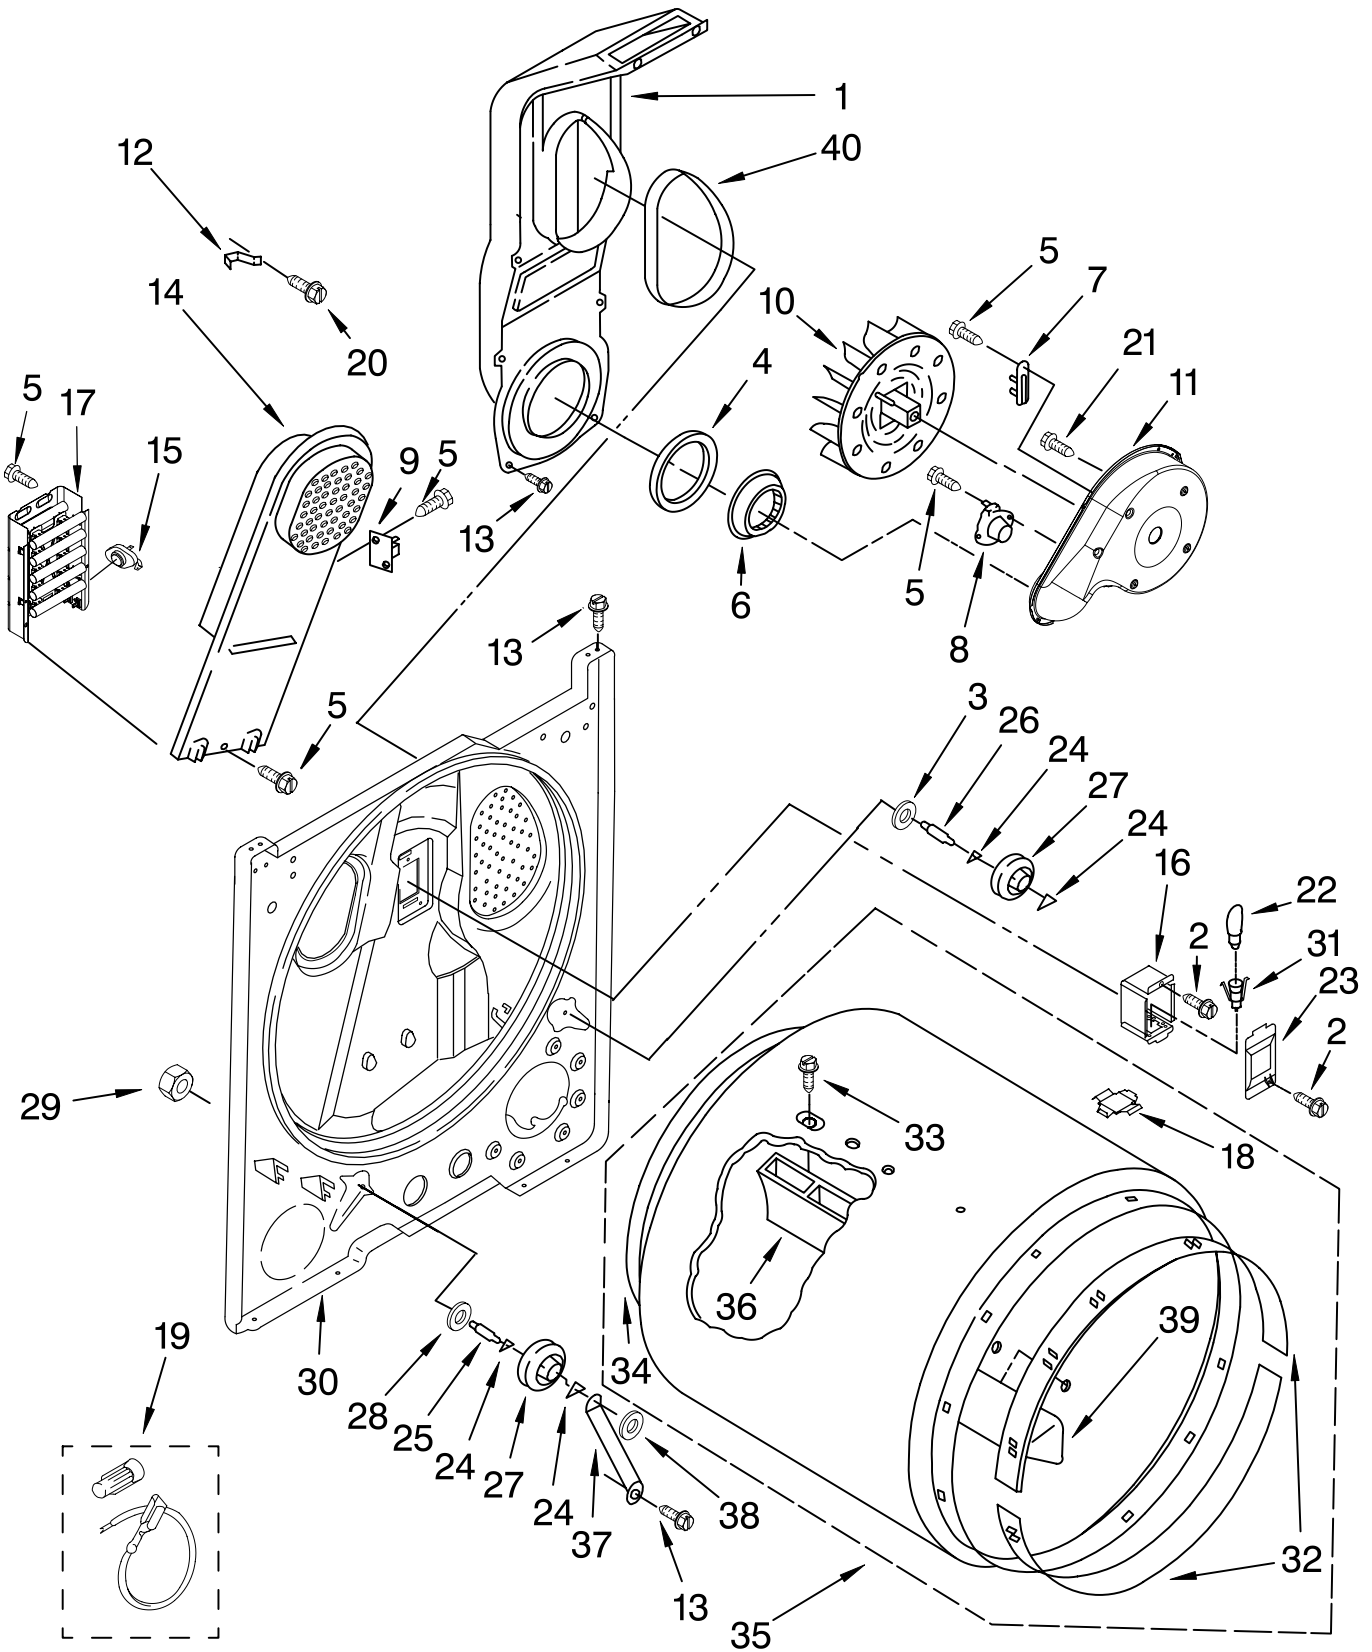

BULKHEAD PARTS

For Model: MED5600TQ1
(White)

FOR ORDERING INFORMATION REFER TO PARTS PRICE LIST

BULKHEAD PARTS

For Model: MED5600TQ1
(White)

Illus. No.	Part No.	DESCRIPTION
1	348368	Lint Chute Assembly
2	487909	Screw, 8-15 x 1/2
3	3388703	Washer-Support
4	347139	Seal, Lint Chute
5	90767	Screw, 8-18 x 3/8
6	696302	Shield, Exhaust
7	3392519	Fuse, Thermal (91C)
8	3387134	Thermostat, Internal-Bias
9	3977393	Thermal, Cut-Off (Includes Item 15)
10	694089	Wheel, Blower
11	8577230	Housing, Blower
12	3398161	Clip
13	343641	Screw, 10-16 x 1/2
14	8541818	Box, Heater
15	3977767	Thermostat, 221°F (105°C)
16	3977373	Bracket, Drum Light
17	3403585	Element, Heater
18	8066086	Drum Hole Plug
19	279457	Wire Kit, Terminal (For Heater Element Wiring Harness Repair)
20	489463	Screw, 8-18 x 5/8
21	3390647	Screw, 8-18 x 1/2
22	3406124	Bulb
23	3402841	Lens, Drum Light
24	690997	Ring, Tri
25	3399506	Shaft, L.H.
26	3399507	Shaft, R.H.
27	3397590	Roller, Support
28	348197	Washer, Support
29	3359452	Nut, 3/8-16
30	3403413	Bulkhead
31	W10136369	Socket Assembly
32	692526	Ring, Bearing (2)
33	W10109200	Screw, 11-16 x 3/4
34	3406130	Seal, Rear Drum
35	695587	Drum Assembly
36	692490	Baffle, Drum (2)
37	3976434	Bracket, Support
38	90296	Clip
39	3403636	Baffle, Drum (1)
40	339956	Seal

FOR ORDERING INFORMATION REFER TO PARTS PRICE LIST