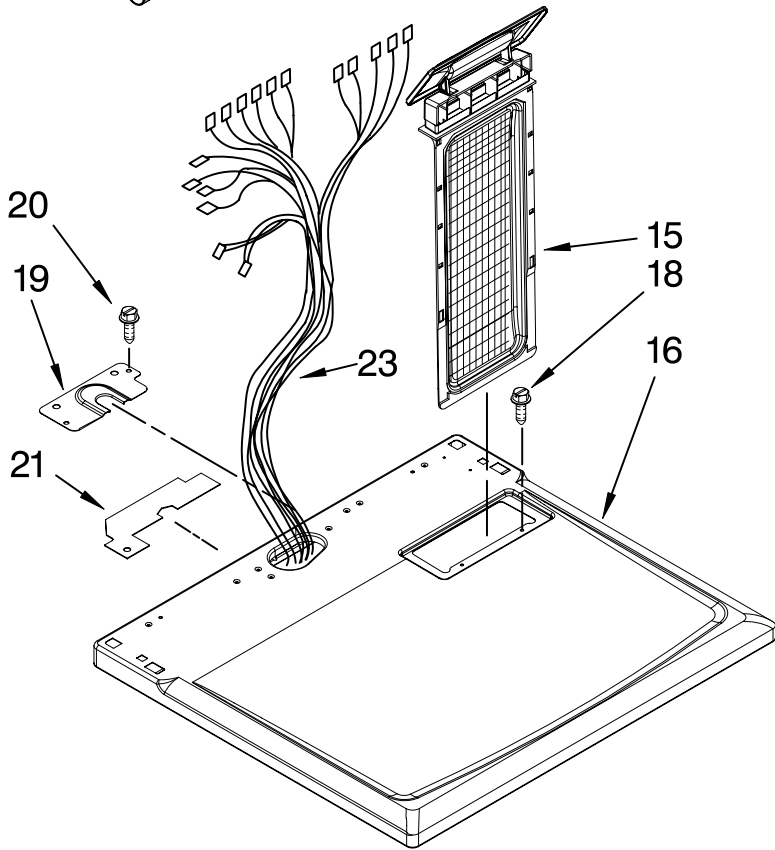

TOP AND CONSOLE PARTS

For Model: MED560TQ1
(White)

FOR ORDERING INFORMATION REFER TO PARTS PRICE LIST

TOP AND CONSOLE PARTS

For Model: MED5600TQ1
(White)

Illus. No.	Part No.	DESCRIPTION
1	W10112577	Panel, Rear Console
2	W10113080	Wire, Jumper (Tan)
3	693995	Screw, Hex Head
4	W10086704	Console & Shell Assembly (Includes Items 5 & 6)
5	W10112569	Badge, Assembly
6	8312709	Clip-Console
7	694419	Buzzer, Mini
8	8533971	Screw, 8-18 x 5/16
9	3399639	Switch, Temperature
10	W10117655	Switch, Push-To-Start
11	8536939	Clip, Spring
12	W10110029	Knob, Control (2)
13	3979617	Timer, 60 Hz.
14	W10110861	Wire, Jumper (Temperature)
15	8565972	Screen, Lint
16	W10112597	Top
17	W10110030	Knob Assembly, Timer
18	688983	Screw, 8-18 x 5/8
19	W10112578	Bracket, Harness
20	337686	Screw, 8/18 x 1/2
21	W10112603	Seal, Harness
22	3936144	Connector
23	W10110991	Harness, Wiring
24	3395683	Connector (Motor)
25	3394427	Clip, Harness
26	3401144	Connector (PTS Relay)
27	3397269	Connector (Timer)
28	3347243	Connector 6-Circuit
29	94614	Terminal

FOR ORDERING INFORMATION REFER TO PARTS PRICE LIST