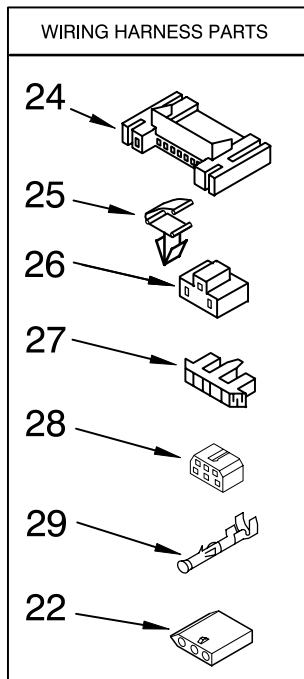

TOP AND CONSOLE PARTS

For Model: MED560TQ1
(White)

FOR ORDERING INFORMATION REFER TO PARTS PRICE LIST

TOP AND CONSOLE PARTS

For Model: MED5600TQ1
(White)

Illus. No.	Part No.	DESCRIPTION
1	W10112577	Panel, Rear Console
2	W10113080	Wire, Jumper (Tan)
3	693995	Screw, Hex Head
4	W10086704	Console & Shell Assembly (Includes Items 5 & 6)
5	W10112569	Badge, Assembly
6	8312709	Clip-Console
7	694419	Buzzer, Mini
8	8533971	Screw, 8-18 x 5/16
9	3399639	Switch, Temperature
10	W10117655	Switch, Push-To-Start
11	8536939	Clip, Spring
12	W10110029	Knob, Control (2)
13	3979617	Timer, 60 Hz.
14	W10110861	Wire, Jumper (Temperature)
15	8565972	Screen, Lint
16	W10112597	Top
17	W10110030	Knob Assembly, Timer
18	688983	Screw, 8-18 x 5/8
19	W10112578	Bracket, Harness
20	337686	Screw, 8/18 x 1/2
21	W10112603	Seal, Harness
22	3936144	Connector
23	W10110991	Harness, Wiring
24	3395683	Connector (Motor)
25	3394427	Clip, Harness
26	3401144	Connector (PTS Relay)
27	3397269	Connector (Timer)
28	3347243	Connector 6-Circuit
29	94614	Terminal

FOR ORDERING INFORMATION REFER TO PARTS PRICE LIST