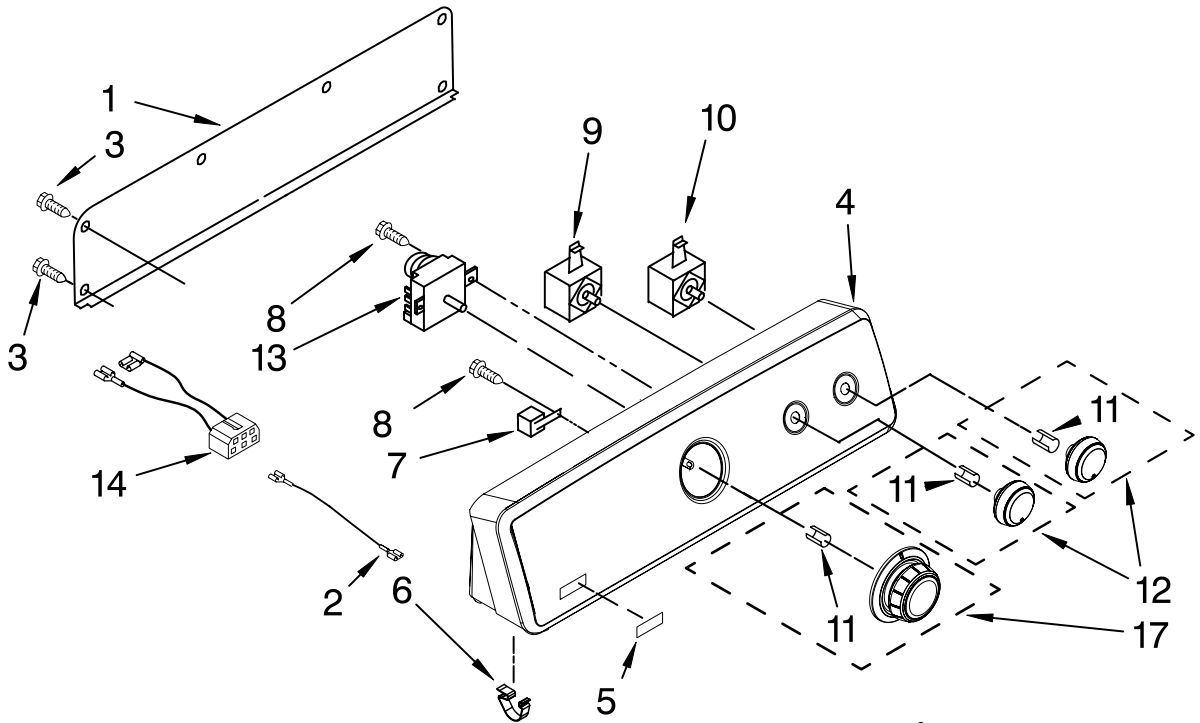

TOP AND CONSOLE PARTS

For Model: MED560TQ1
(White)

FOR ORDERING INFORMATION REFER TO PARTS PRICE LIST

TOP AND CONSOLE PARTS

For Model: MED5600TQ1
(White)

Illus. No.	Part No.	DESCRIPTION
1	W10112577	Panel, Rear Console
2	W10113080	Wire, Jumper (Tan)
3	693995	Screw, Hex Head
4	W10086704	Console & Shell Assembly (Includes Items 5 & 6)
5	W10112569	Badge, Assembly
6	8312709	Clip-Console
7	694419	Buzzer, Mini
8	8533971	Screw, 8-18 x 5/16
9	3399639	Switch, Temperature
10	W10117655	Switch, Push-To-Start
11	8536939	Clip, Spring
12	W10110029	Knob, Control (2)
13	3979617	Timer, 60 Hz.
14	W10110861	Wire, Jumper (Temperature)
15	8565972	Screen, Lint
16	W10112597	Top
17	W10110030	Knob Assembly, Timer
18	688983	Screw, 8-18 x 5/8
19	W10112578	Bracket, Harness
20	337686	Screw, 8/18 x 1/2
21	W10112603	Seal, Harness
22	3936144	Connector
23	W10110991	Harness, Wiring
24	3395683	Connector (Motor)
25	3394427	Clip, Harness
26	3401144	Connector (PTS Relay)
27	3397269	Connector (Timer)
28	3347243	Connector 6-Circuit
29	94614	Terminal

FOR ORDERING INFORMATION REFER TO PARTS PRICE LIST