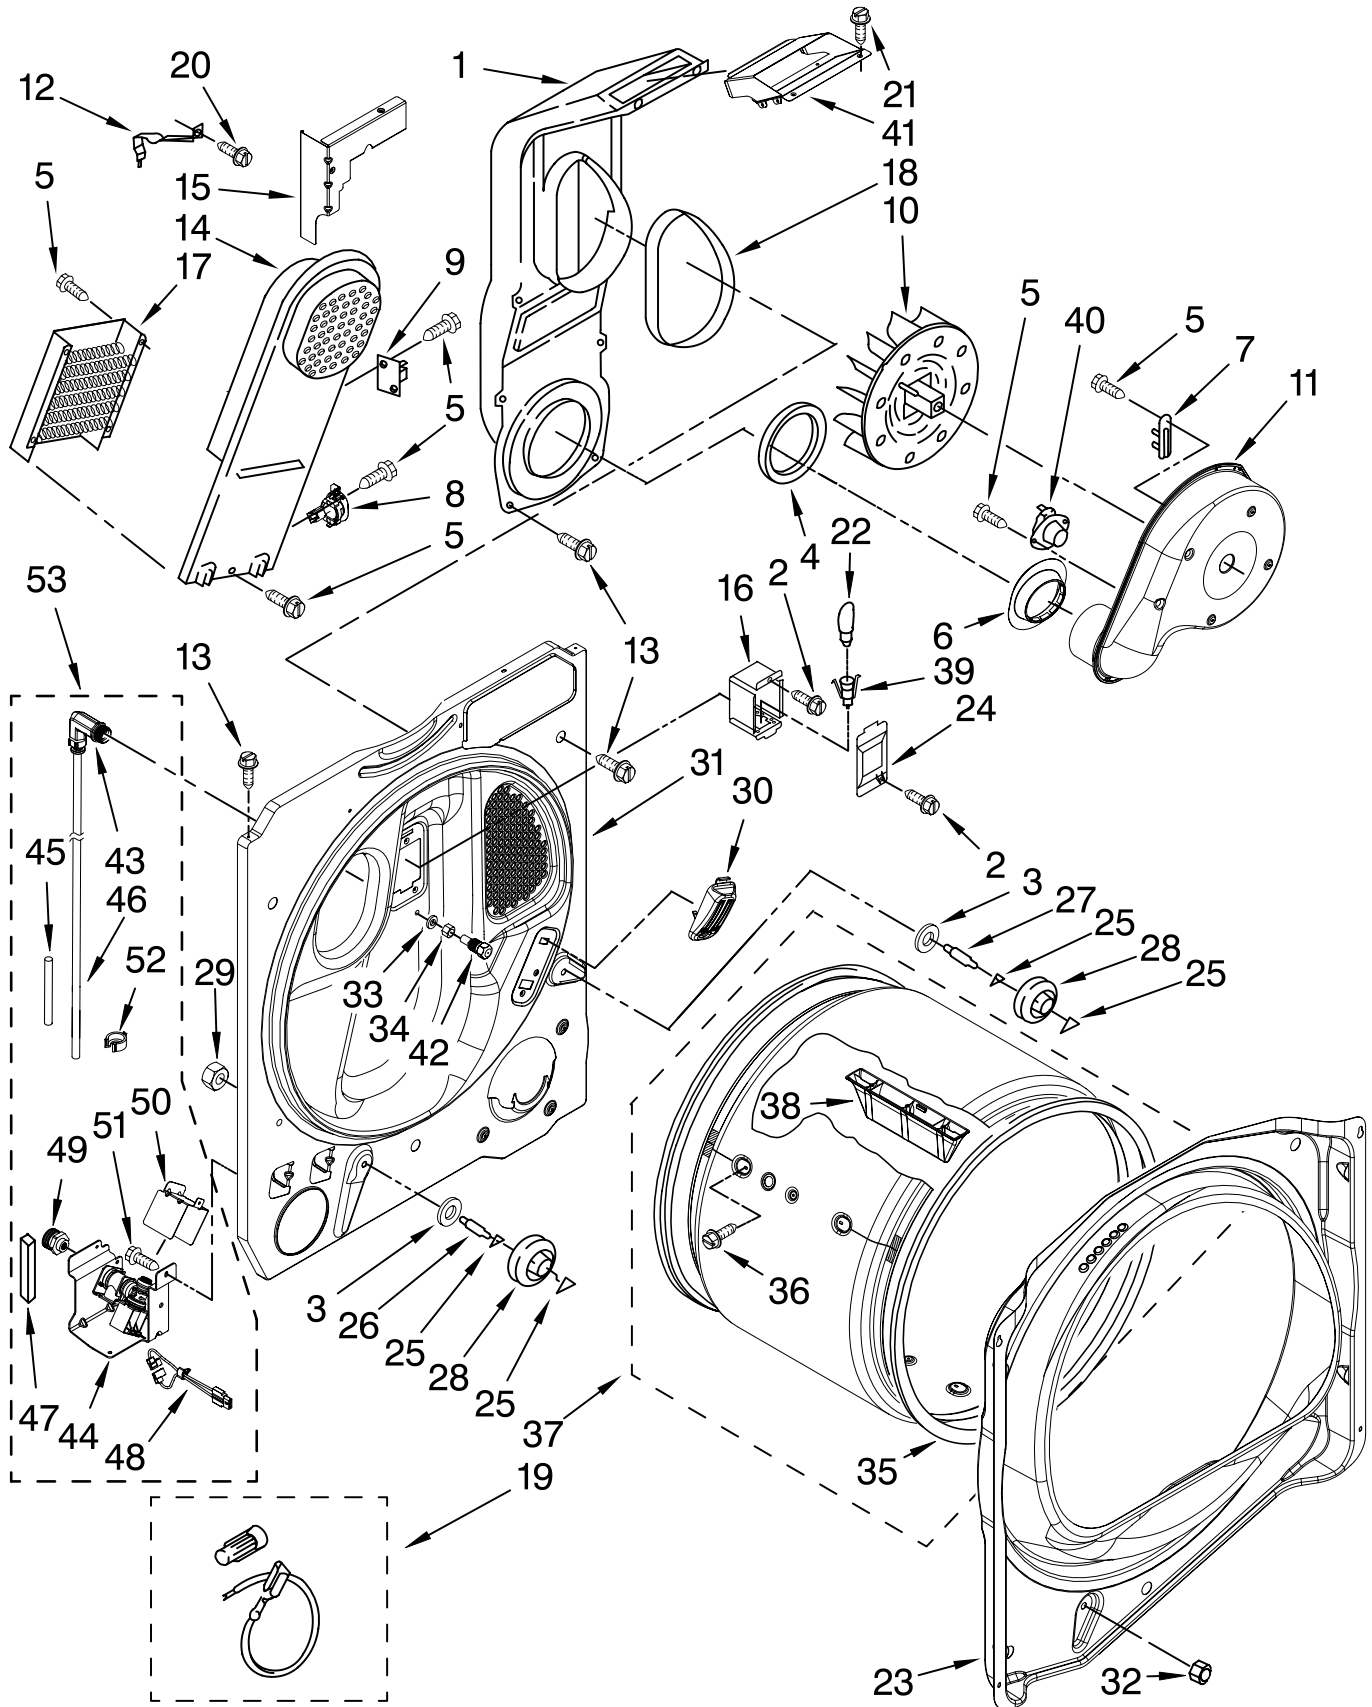

BULKHEAD PARTS

For Model: MED6600TQ0

(White)

FOR ORDERING INFORMATION REFER TO PARTS PRICE LIST

BULKHEAD PARTS

For Model: MED6600TQ0

(White)

Illus. No.	Part No.	DESCRIPTION	Illus. No.	Part No.	DESCRIPTION	Illus. No.	Part No.	DESCRIPTION
1	8544805	Lint Chute Assembly	17	3403585	Element, Heater	38	8565688	Baffle, Drum (3)
2	487909	Screw, 8-15 x 1/2	18	8544813	Seal	39	W10168632	Socket Assembly
3	3387459	Washer-Support	19	279457	Wire Kit, Terminal (For Heater Element Wiring Harness Repair)	40	8577274	Thermistor
4	347139	Seal, Lint Chute	20	489463	Screw, 8-18 x 5/8	41	8544810	Collar, Lint Chute
5	90767	Screw, 8-18 x 3/8	21	3196537	Screw	42	W10044629	Nozzle & Screen Assembly
6	8573836	Shield, Exhaust	22	3406126	Bulb	43	W10153864	Nozzle & Hose Assembly (Includes Items 33,34,42,46)
7	3392519	Thermal-Fusse (91°C)	23	8558890	Bulkhead, Front	44	W10146150	Valve & Bracket Assembly
8	8577891	Thermostat, HI-Limit	24	3402841	Lens, Drum Light	45	W10153865	Sleeve, Tube
9	3977393	Thermal Cut-Off (Includes Illus. 8)	25	690997	Ring Tri	46	W10131527	Hose Assembly (Not Servicable)
10	694089	Wheel, Blower	26	8575325	Shaft, (L.H.)	47	W10158778	Foam, Bracket
11	8577230	Housing, Blower	27	8575324	Shaft, (R.H.)	48	W10160610	Harness, Water Valve
12	8546149	Clip-Heater Box	28	8536973	Roller, Support	49	W10044605	Coupling, Hose
13	343641	Screw, 10-16 x 1/2	29	W10001120	Nut, 3/8-16	50	W10160575	Cover, Myst Valve
14	8544801	Box, Heater	30	8576468	Assembly, Sensor	51	693995	Screw, 8-18 x 3/8
15	W10053480	Bracket, Lint Chute	31	W10131528	Bulkhead, Rear	52	W10044615	Clip, Push-To-Connect
16	3977373	Bracket, Drum Light	32	3934666	Nut 3/8-16 (R.H.)	53	W10153129	Valve & Hose Assembly
			33	W10044579	Washer-Nozzle			
			34	W10044628	Nut, Brass 9/16 - 24 x 1/2			
			35	8557277	Seal Drum (2)			
			36	W10109200	Screw, 11-16 x 3/4			
			37	8557270	Drum, Assembly			

FOR ORDERING INFORMATION REFER TO PARTS PRICE LIST