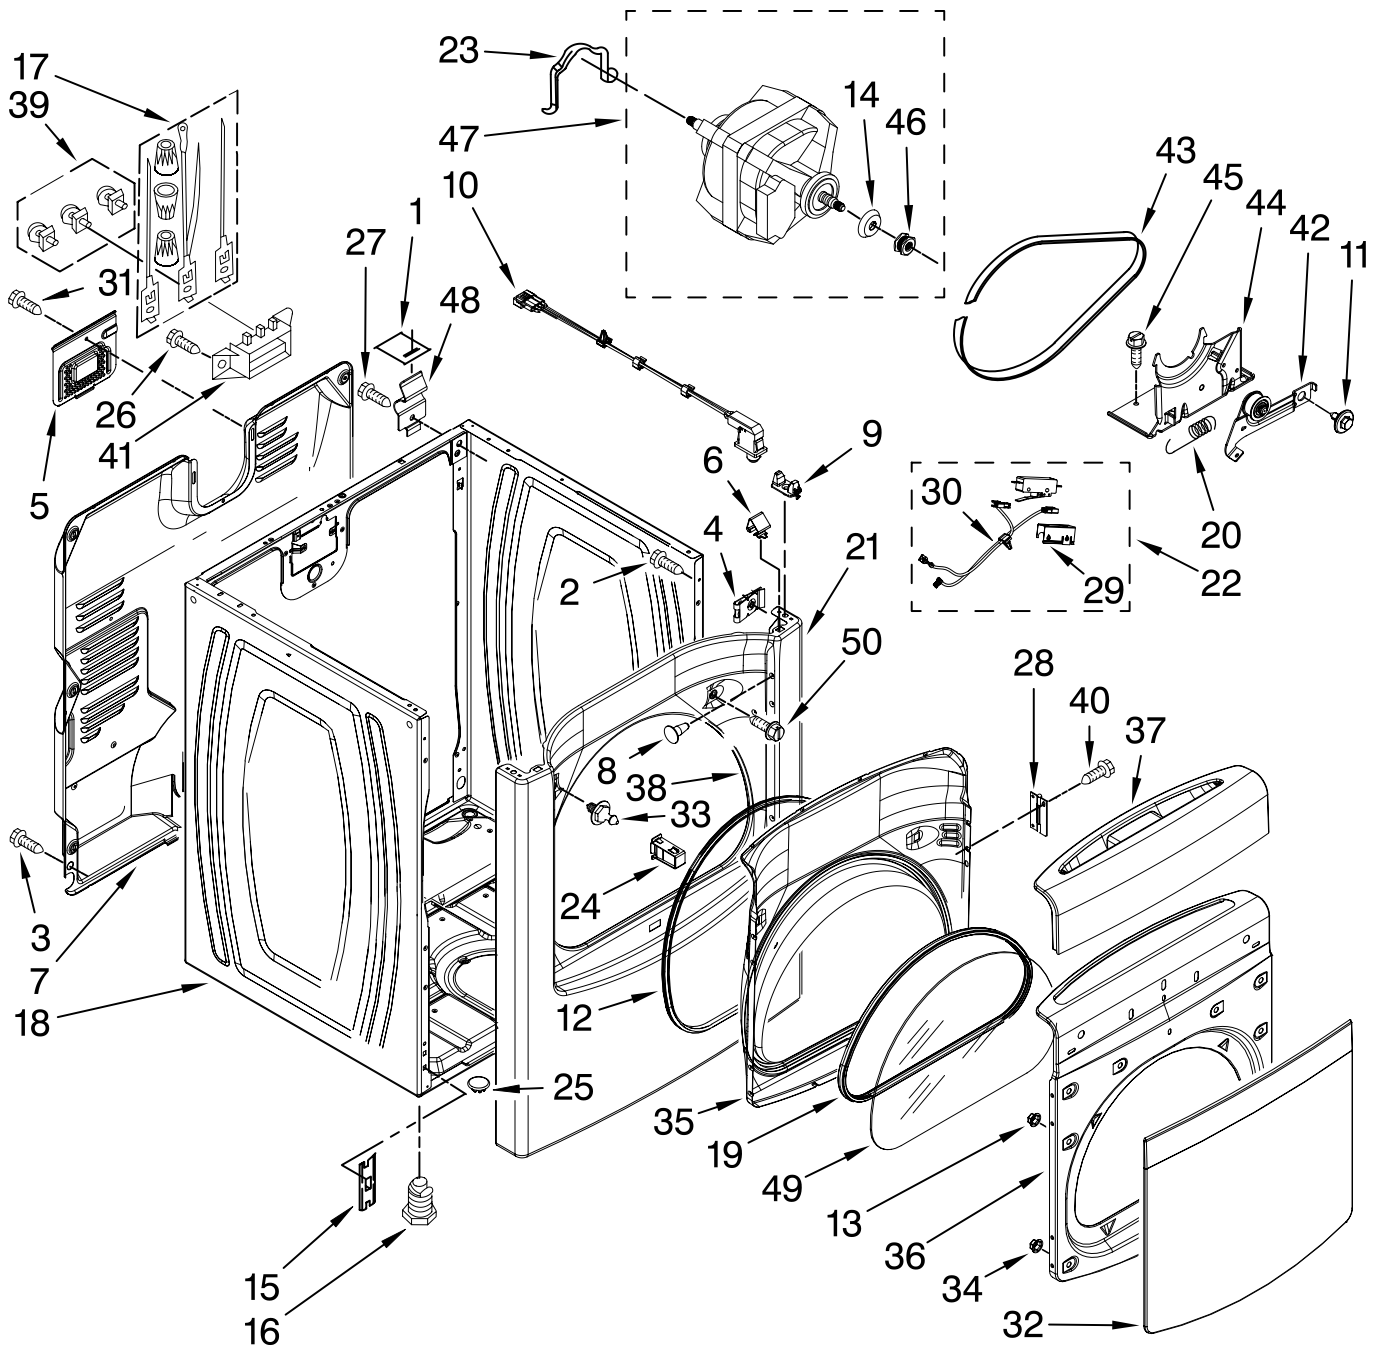

CABINET PARTS

For Model: MED6600TQ0

(White)

FOR ORDERING INFORMATION REFER TO PARTS PRICE LIST

CABINET PARTS

For Model: MED6600TQ0

(White)

Illus. No.	Part No.	DESCRIPTION	Illus. No.	Part No.	DESCRIPTION	Illus. No.	Part No.	DESCRIPTION
1	18849	Pad, Top Hinge	17	279318	Terminal, Tinned & Brass (3) (Includes Illus. 39)	34	308499	Palnut (10)
2	343641	Screw, 10-16 x 1/2				35	8565037	Door Inner
3	693995	Screw, 8-18 x 3/8	18	8557569	Cabinet	36	W10116925	Door, Outer
4	W10007520	Clip, Ground (2)	19	W10076060	Gasket, Inner Door	37	W10111249	Door Handle
5	W10110241	Cover, Block	20	3387374	Spring, Idler	38	W10044490	Seal, Front Panel
6	8576625	Lock-Top Front (2)	21	8565029	Panel, Front	39	279393	Terminal Block Kit (For Terminal Block)
7	W10140148	Panel, Rear	22	8566208	Switch Assembly	40	342055	Screw, 10-32 x 5/8
8	3404413	Plug-Hole	23	660658	Clamp, Motor	41	3397659	Block, Terminal
9	8568303	Locator, Snap Down	24	8572982	Catch, Door Assembly	42	8547174	Pulley Assembly
10	3978977	Door Switch Assembly	25	8578560	Plug, Hole	43	8547168	Belt, Drive
11	3389420	Retainer, Idler	26	3393008	Screw, 10-16 x 1/2	44	8547166	Base, Motor
12	8575027	Seal, Door	27	3390631	Screw, 8-18 x 1/2	45	W10002600	Bolt, 6-20 x 1 1/4
13	342055	Pal Nut (4)	28	8565018	Hinge, Assembly	46	8578565	Pulley, 60 HZ
14	8578538	Restrainer, Belt	29	8564011	Bracket, Switch	47	8566152	Motor Assembly 60 HZ.
15	3394083	Clip, Front Panel (2)	30	8539897	Belt-Switch Jumper	48	238088	Hinge, Top (2)
16	3392100	Foot, Dryer	31	8533974	Screw Ground	49	8565015	Glass, Inner Door
	279810	Foot-Optional (Extended Length Package of 2) (Not Included)	32	W10116398	Window, Outer Door	50	W10100830	Screw, 10-16 x 3/64
			33	8572983	Strike, Door			

FOR ORDERING INFORMATION REFER TO PARTS PRICE LIST