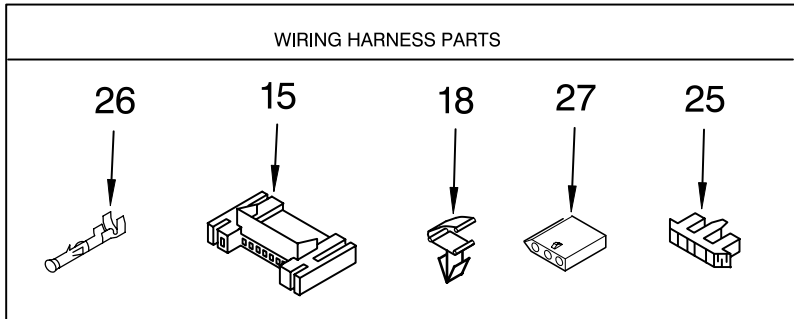

TOP AND CONSOLE PARTS

For Model: MED6600TQ0
(White)

29" ELECTRIC DRYER

FOR ORDERING INFORMATION REFER TO PARTS PRICE LIST

TOP AND CONSOLE PARTS

For Model: MED6600TQ0

(White)

Illus. No.	Part No.	DESCRIPTION
1		Literature Parts
	W10156040	Tech Sheet
	W10160249	Guide, Quick Start
	W10160250	Use & Care Guide
	W10160247	Tip Sheet
	W10165147	Sheet, Steam Tip
2	8558863	Bracket, Console
3	237446	Washer (Top/Chute)
4	W10051167	User Interface
5	W10170903	Panel, Console
6	3196537	Screw, 8-18 x 5/8
7	8564265	Cover, Rear
8	W10003770	Screw, 6-19 x 3/64
9	W10110196	Knob, Assembly
10	8572270	Assembly, Lint Screen
11	W10044320	Cover, Lint Screen
12	W10044470	Hinge, R.H.
	W10044480	Hinge, L.H.
13	W10001580	Screw
14	337686	Screw
15	3395683	Connector (Motor)
16	8565025	Top
17	W10111614	Control, Electronic
18	3394427	Clip-Harness
19	8563853	Bracket, Machine Controller
22	8558853	Grommet
23	W10141980	Harness Wiring
25	3936144	Connector
26	94614	Terminal
27	3397269	Connector, Timer