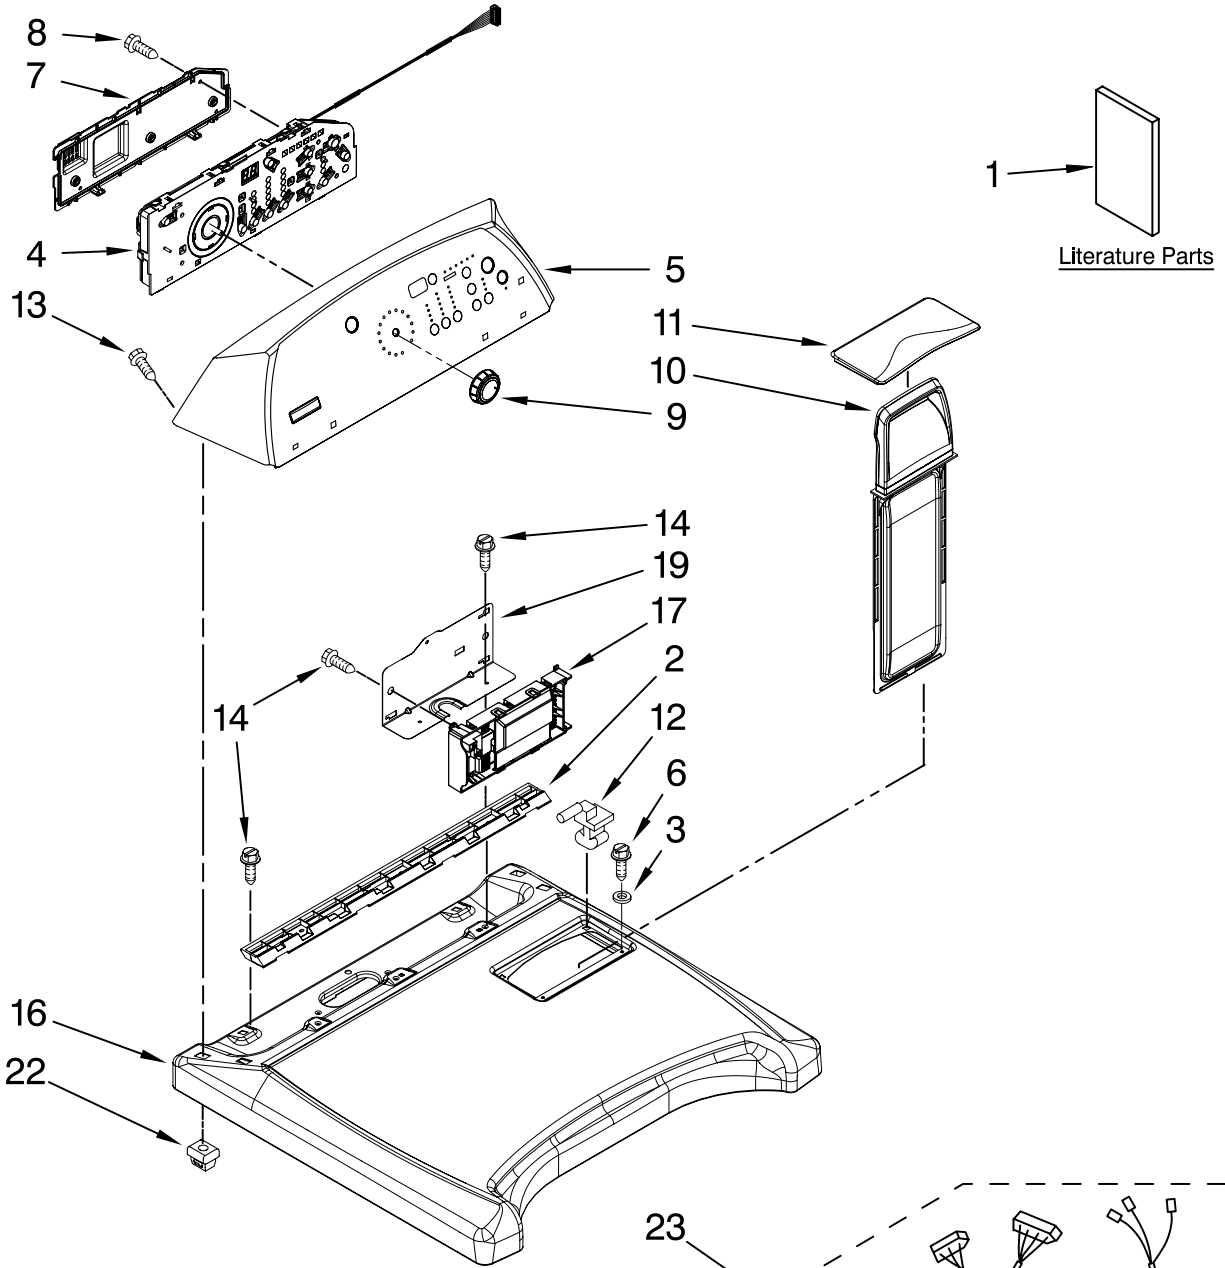

TOP AND CONSOLE PARTS

For Model: MED6600TQ0
(White)

29" ELECTRIC DRYER

FOR ORDERING INFORMATION REFER TO PARTS PRICE LIST

TOP AND CONSOLE PARTS

For Model: MED6600TQ0

(White)

Illus. No.	Part No.	DESCRIPTION
1		Literature Parts
	W10156040	Tech Sheet
	W10160249	Guide, Quick Start
	W10160250	Use & Care Guide
	W10160247	Tip Sheet
	W10165147	Sheet, Steam Tip
2	8558863	Bracket, Console
3	237446	Washer (Top/Chute)
4	W10051167	User Interface
5	W10170903	Panel, Console
6	3196537	Screw, 8-18 x 5/8
7	8564265	Cover, Rear
8	W10003770	Screw, 6-19 x 3/64
9	W10110196	Knob, Assembly
10	8572270	Assembly, Lint Screen
11	W10044320	Cover, Lint Screen
12	W10044470	Hinge, R.H.
	W10044480	Hinge, L.H.
13	W10001580	Screw
14	337686	Screw
15	3395683	Connector (Motor)
16	8565025	Top
17	W10111614	Control, Electronic
18	3394427	Clip-Harness
19	8563853	Bracket, Machine Controller
22	8558853	Grommet
23	W10141980	Harness Wiring
25	3936144	Connector
26	94614	Terminal
27	3397269	Connector, Timer