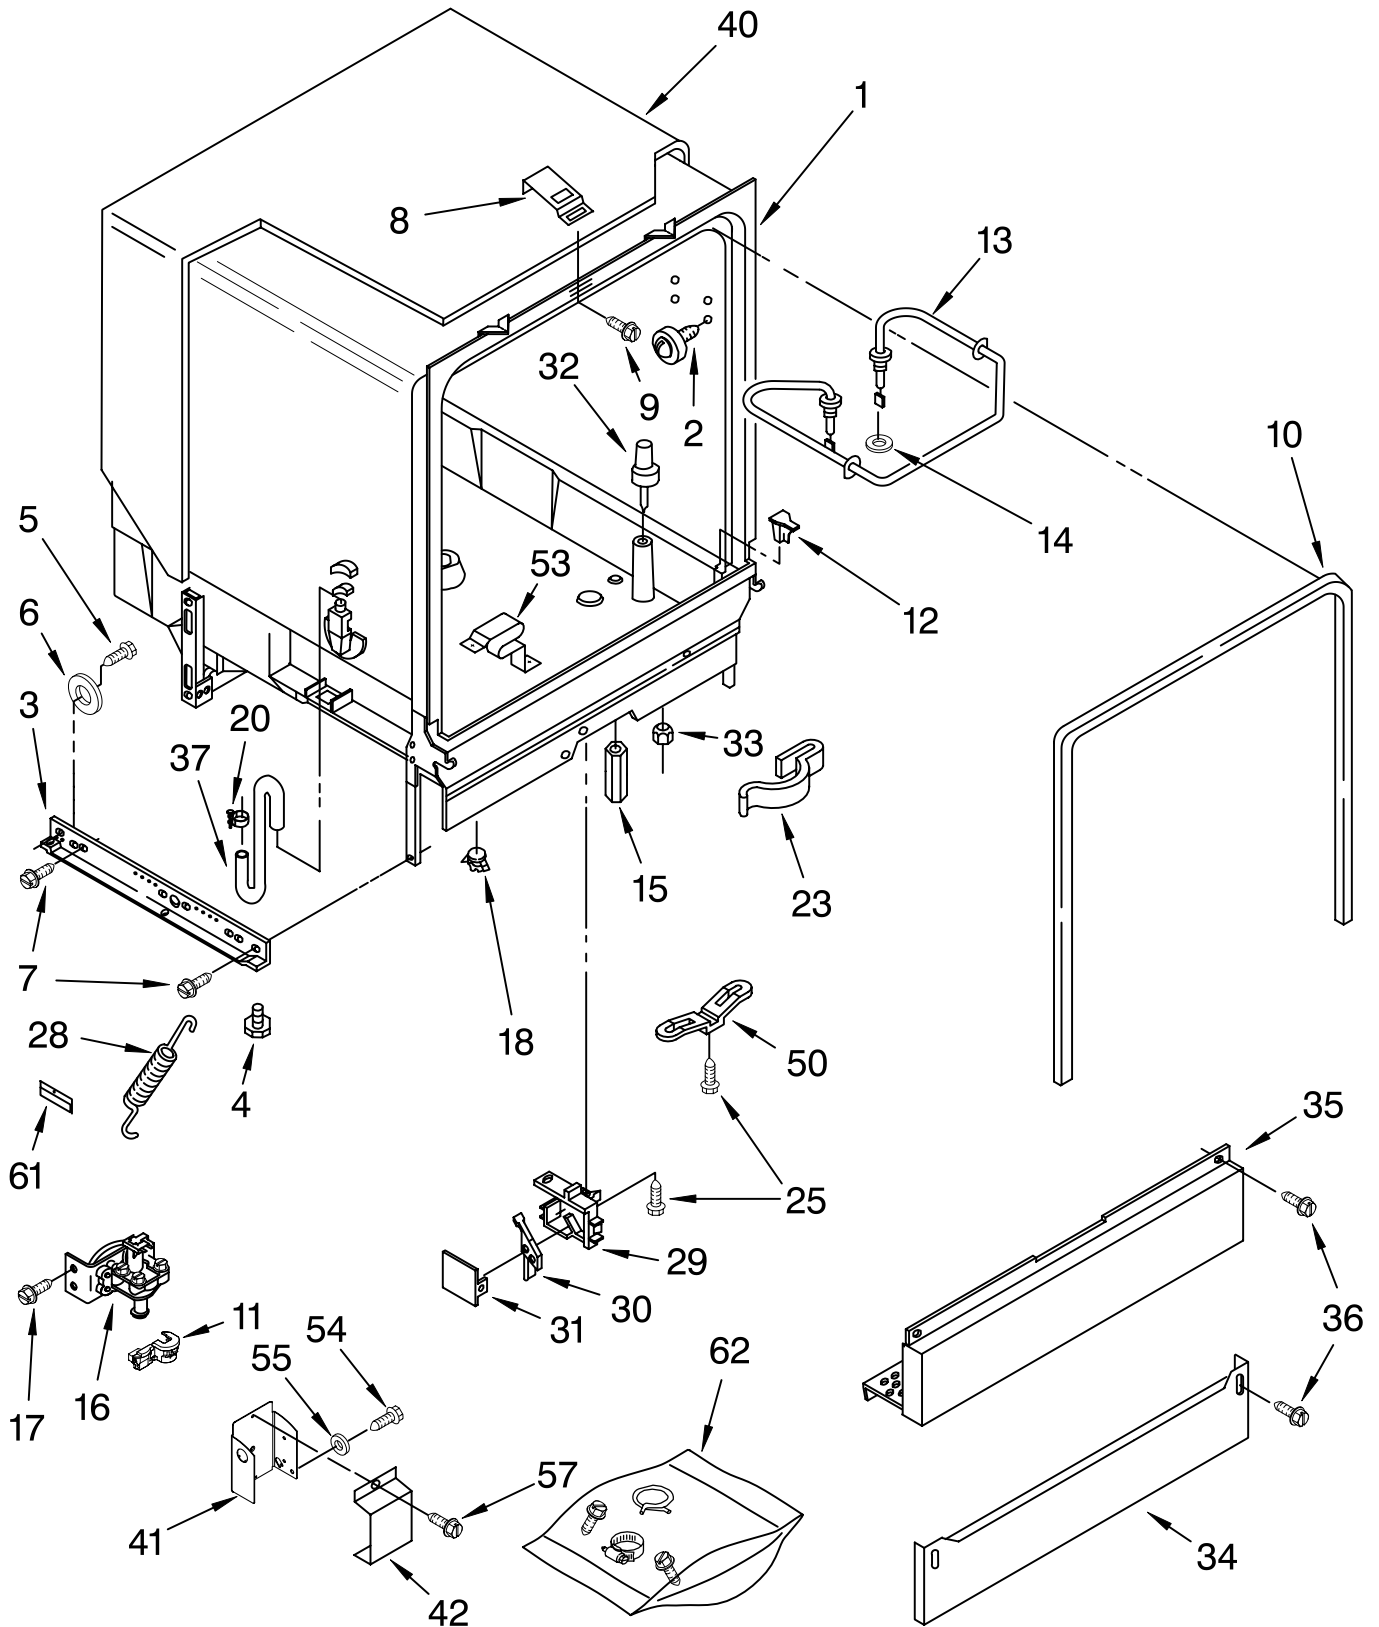

TUB ASSEMBLY PARTS

For Models: MDB4621AWB0, MDB4621AWW0, MDB4621AWS0
(Black) (White) (Stainless)

IMPORTANT: All Part Numbers Listed Are Whirlpool Numbers. Source Parts Through Whirlpool.

TUB ASSEMBLY PARTS

For Models: MDB4621AWB0, MDB4621AWW0, MDB4621AWS0

(Black)

(White)

(Stainless)

Illus. No.	Part No.	DESCRIPTION	Illus. No.	Part No.	DESCRIPTION	Illus. No.	Part No.	DESCRIPTION
1	W10082658	Tub Assembly	18	661566	Thermostat, Hi-Limit	36	302868	Screw, 8-18 x 1/2 (4)
2	8528831	Tub, Wheel Assembly (8)	20	301958	Clamp	37	3369414	Hose, Inlet
3	3368933	Runner (2)	23	3400935	Clip	40	8573243	Sound Shield, Tub
4	3374849	Leveler (2)	25	304231	Screw, 8-18 x 1/2	41	8573951	Terminal Box
5	3370389	Screw, Shoulder (2)	28	3379383	Spring, Door (2)	42	300068	Cover Assembly, Terminal Box
6	302819	Wheel (2)	29	8318218	Housing, Float Switch	50	3378595	Bracket, Thermostat
7	343641	Screw, 10-16 x 1/2 (4)	30	3369067	Switch, Float	53	3379740	Support, Heater
8	3378149	Plate, Latch	31	8318219	Cover, Switch Housing	54	3400014	Screw
9	3374720	Screw	32	8519587	Float & Washer Assembly	55	3378128	Washer
10	3376927	Gasket	33	717488	Nut	57	3369138	Screw, 8-18
11	8573061	Strain Relief	34		Panel, Toe (Includes Item 26)	61	8052018	Friction Pad
12	8528862	Deflector (2)		3368942	Black	62	3369816	Miscellaneous Parts Bag (Includes 2 Screws & 2 Hose Clamps)
13	8519830	Heater (Includes Item 14)		9742861	White			
14	717273	Washer, Rubber (2)		8054181	Biscuit			
15	8268548	Nut (2) (Heater Terminal)	35		Panel, Access			
16	8283345	Water Valve		3379387	Black			
17	304392	Screw, 8-18 x 1/2		3379388	White			
				9743560	Stainless			

IMPORTANT: All Part Numbers Listed Are Whirlpool Numbers. Source Parts Through Whirlpool.