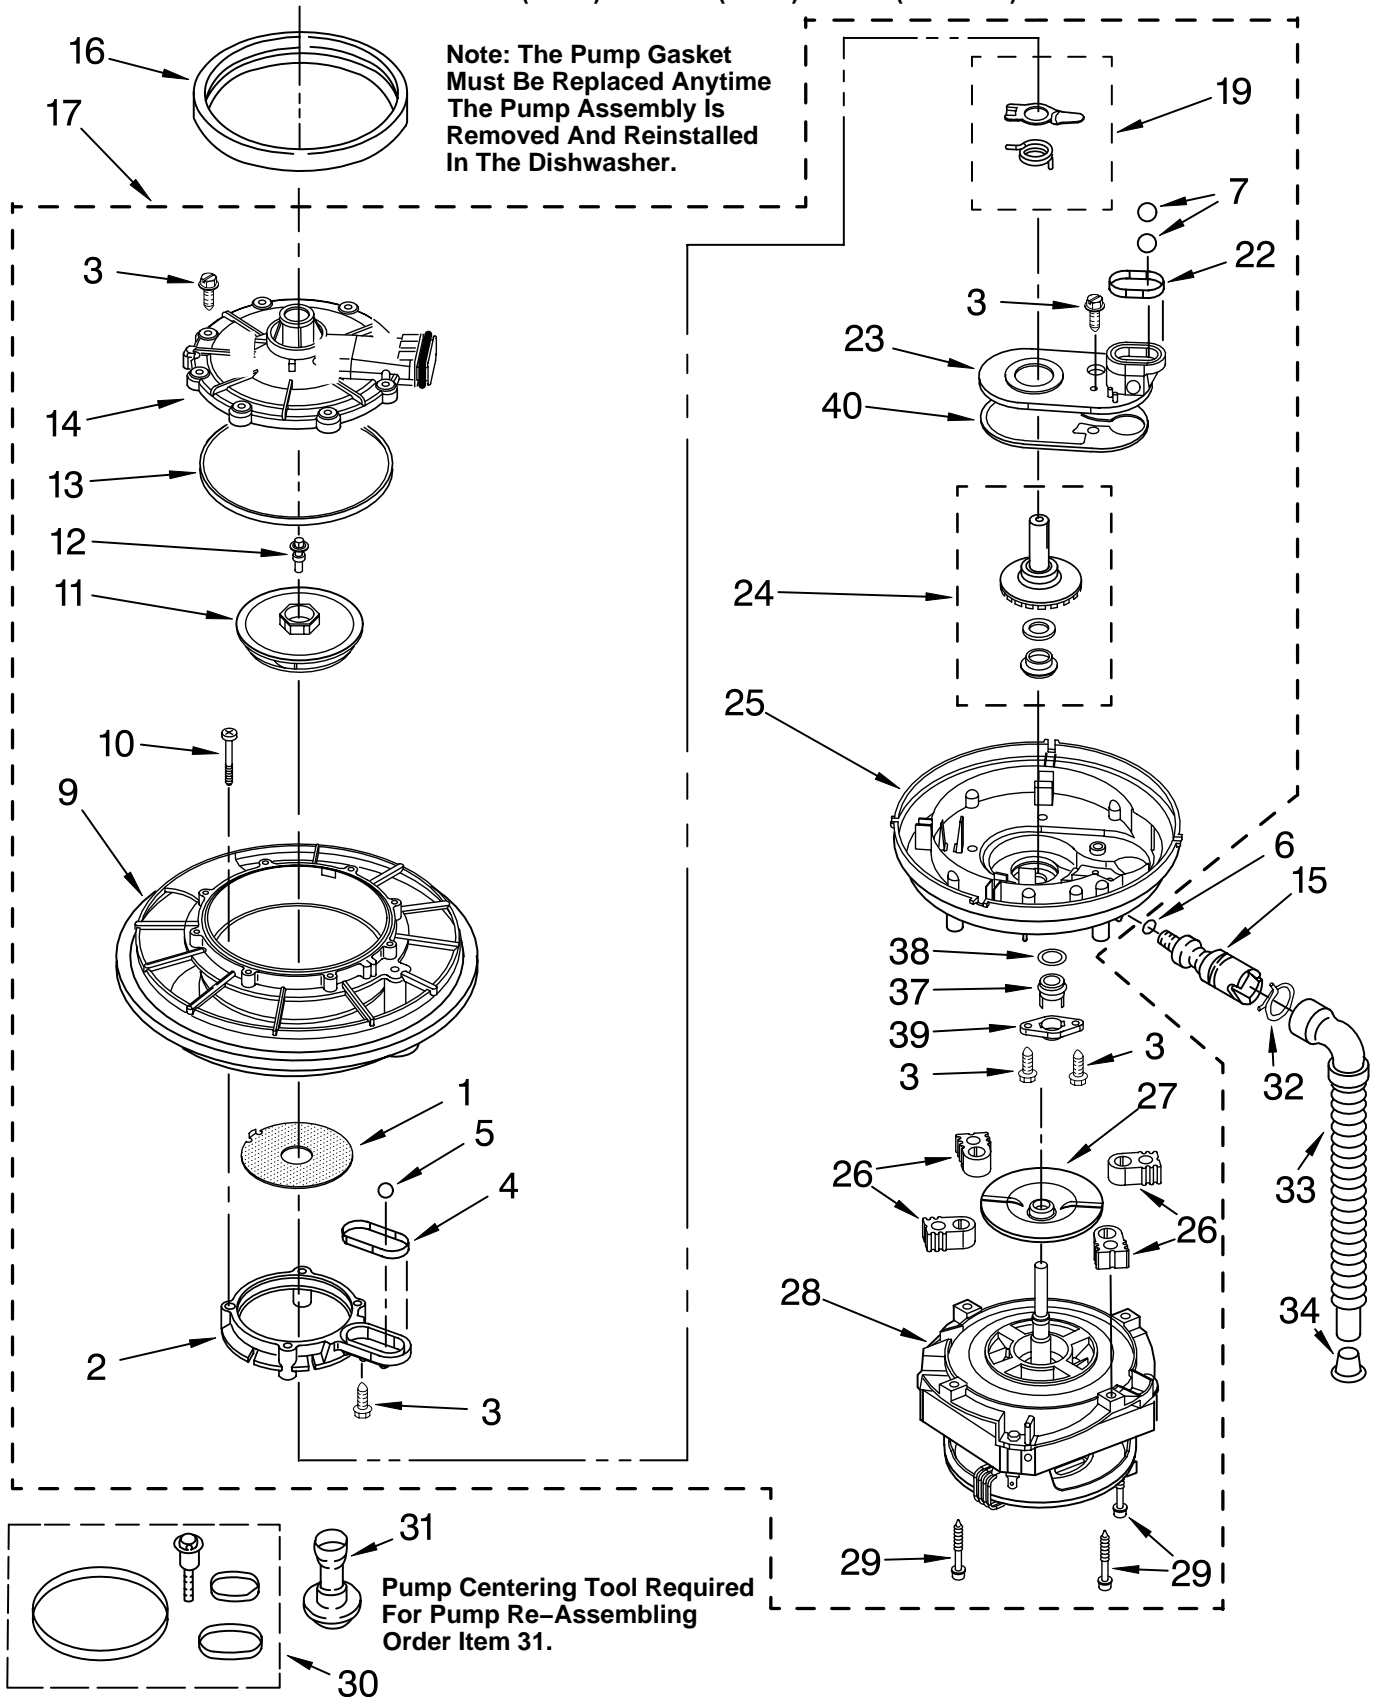

TUB ASSEMBLY PARTS

For Models: MDB4621AWB0, MDB4621AWW0, MDB4621AWS0

(Black)

(White)

(Stainless)

Illus. No.	Part No.	DESCRIPTION	Illus. No.	Part No.	DESCRIPTION	Illus. No.	Part No.	DESCRIPTION
1	W10082658	Tub Assembly	18	661566	Thermostat, Hi-Limit	36	302868	Screw, 8-18 x 1/2 (4)
2	8528831	Tub, Wheel Assembly (8)	20	301958	Clamp	37	3369414	Hose, Inlet
3	3368933	Runner (2)	23	3400935	Clip	40	8573243	Sound Shield, Tub
4	3374849	Leveler (2)	25	304231	Screw, 8-18 x 1/2	41	8573951	Terminal Box
5	3370389	Screw, Shoulder (2)	28	3379383	Spring, Door (2)	42	300068	Cover Assembly, Terminal Box
6	302819	Wheel (2)	29	8318218	Housing, Float Switch	50	3378595	Bracket, Thermostat
7	343641	Screw, 10-16 x 1/2 (4)	30	3369067	Switch, Float	53	3379740	Support, Heater
8	3378149	Plate, Latch	31	8318219	Cover, Switch Housing	54	3400014	Screw
9	3374720	Screw	32	8519587	Float & Washer Assembly	55	3378128	Washer
10	3376927	Gasket	33	717488	Nut	57	3369138	Screw, 8-18
11	8573061	Strain Relief	34		Panel, Toe (Includes Item 26)	61	8052018	Friction Pad
12	8528862	Deflector (2)		3368942	Black	62	3369816	Miscellaneous Parts Bag (Includes 2 Screws & 2 Hose Clamps)
13	8519830	Heater (Includes Item 14)		9742861	White			
14	717273	Washer, Rubber (2)		8054181	Biscuit			
15	8268548	Nut (2) (Heater Terminal)	35		Panel, Access			
16	8283345	Water Valve		3379387	Black			
17	304392	Screw, 8-18 x 1/2		3379388	White			
				9743560	Stainless			

IMPORTANT: All Part Numbers Listed Are Whirlpool Numbers. Source Parts Through Whirlpool.

PUMP AND MOTOR PARTS

For Models: MDB4621AWB0, MDB4621AWW0, MDB4621AWS0

(Black)

(White)

(Stainless)

Note: The Pump Gasket Must Be Replaced Anytime The Pump Assembly Is Removed And Reinstalled In The Dishwasher.