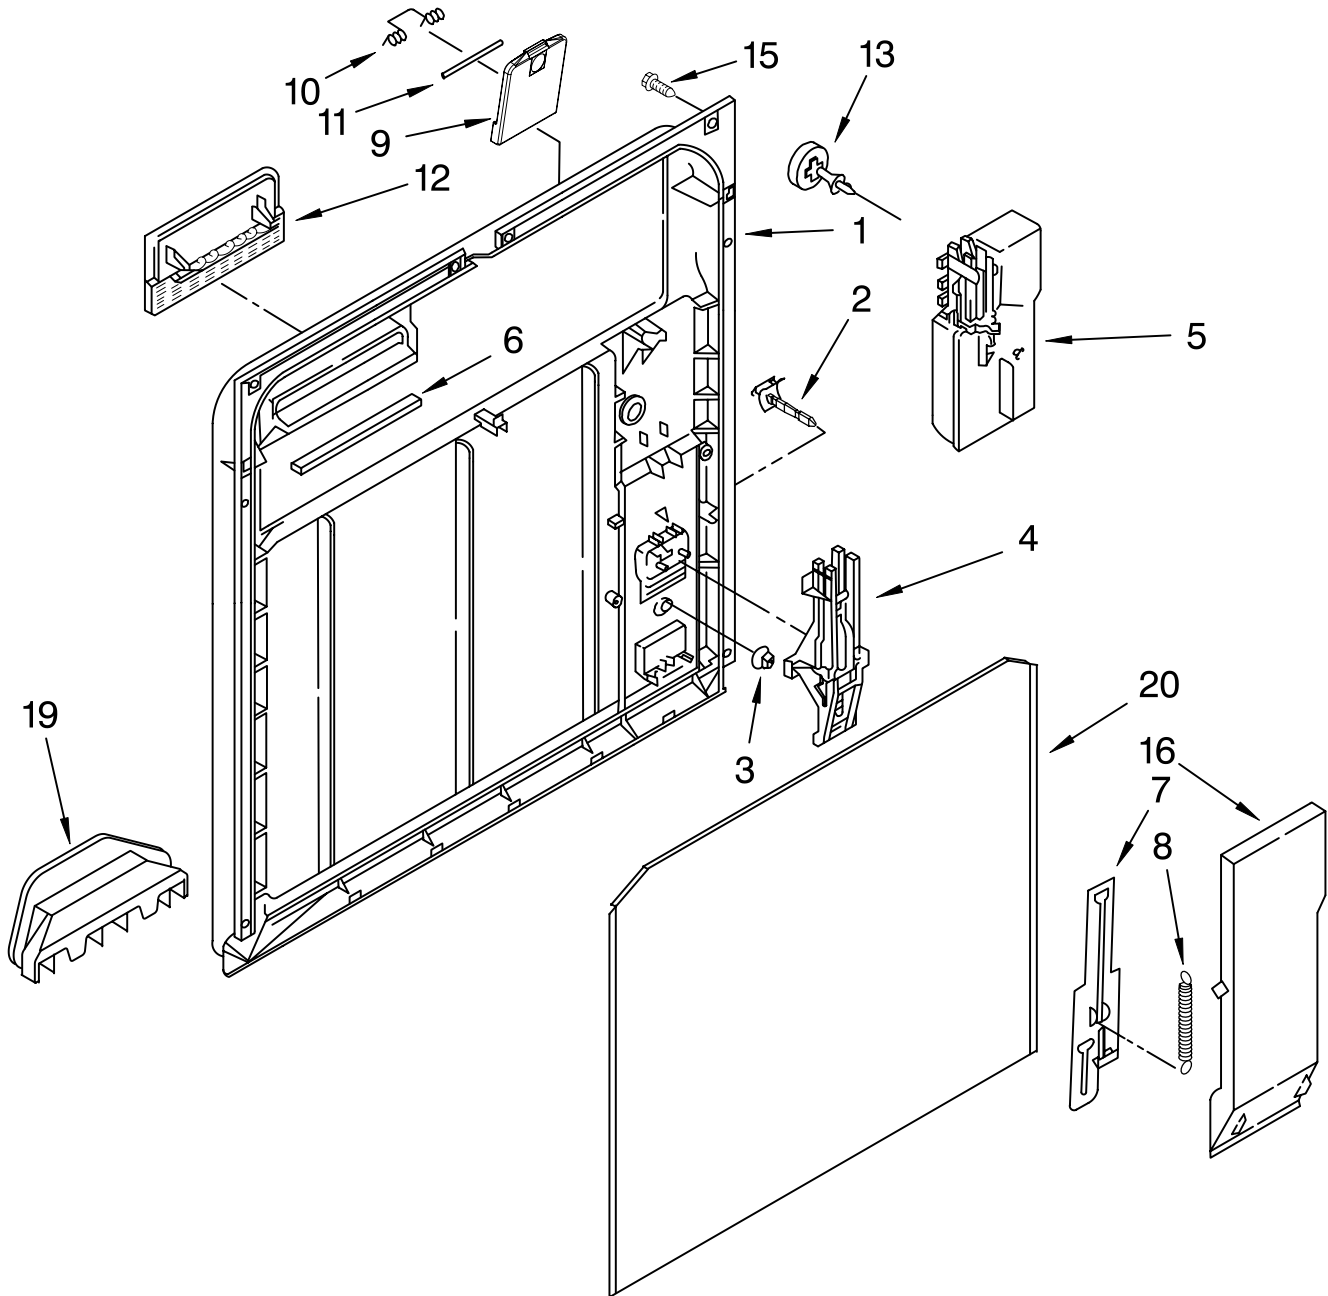

INNER DOOR PARTS

For Models: MDB4621AWB0, MDB4621AWW0, MDB4621AWS0
(Black) (White) (Stainless)

Illus. No.	Part No.	DESCRIPTION	Illus. No.	Part No.	DESCRIPTION	Illus. No.	Part No.	DESCRIPTION
1	3371435	Door, Inner (Includes Items 2 & 3)	4	3369505	Actuator Assembly	10	8066018	Spring, Lid
2	3376066	Latch, Detergent Dispenser (Includes Item 3)	5	8052028	Wet Agent, Dispenser	11	3372028	Pin (Lid Hinge)
3	3369061	Snap, Detergent Dispenser (Includes Item 2)	6	3379673	Seal, Door Vent	12	3371710	Screen, Vent
			7	3369448	Draw Bar, Electronic	13	3378134	Cap, Wet Agent
			8	3368999	Spring (Draw Bar)	15	3400815	Screw (8)
			9	3378138	Lid Assembly	16	3371569	Cover, Drip
						19	3379674	Vent Assembly (Includes Item 6)
						20	8271325	Absorber, Sound

IMPORTANT: All Part Numbers Listed Are Whirlpool Numbers. Source Parts Through Whirlpool.