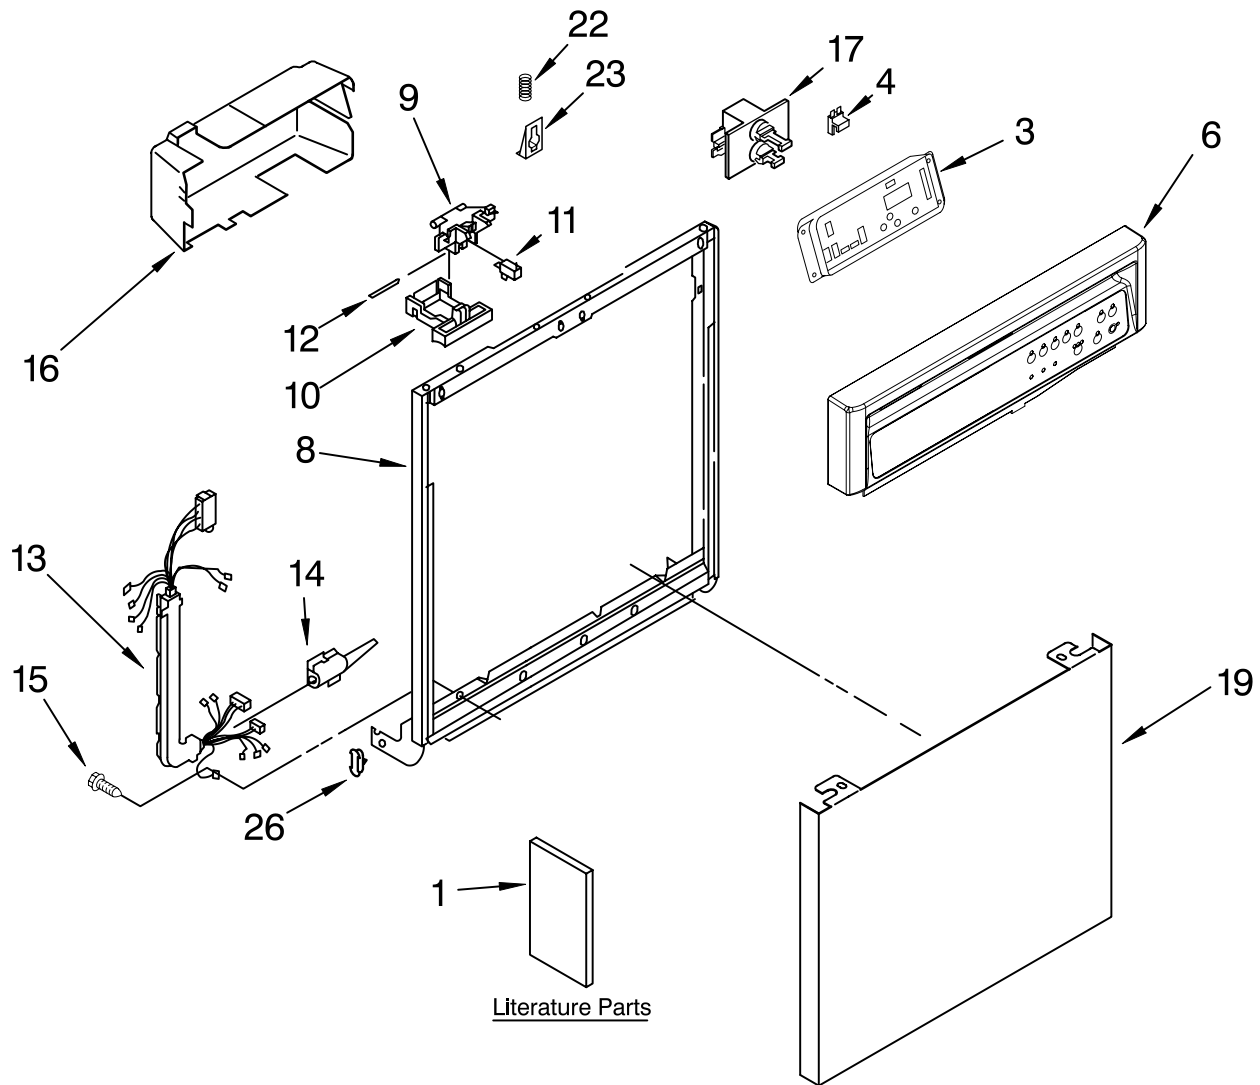

FRAME AND CONSOLE PARTS

For Models: MDB4621AWB0, MDB4621AWW0, MDB4621AWS0

(Black)

(White)

(Stainless)

UNDERCOUNTER
DISHWASHER

Illus. No.	Part No.	DESCRIPTION
1	8535436	Literature Parts Instructions, Installation
	3367007	Instructions, Installation (Supplement) (Locating Your Water Supply)
	W10102584	Guide, Use & Care
	8535431	Tech Sheet English/French
	W10102582	Guide, Energy
3	W10039780	Control, Electronic
4	3376359	Fuse, Thermal

Illus. No.	Part No.	DESCRIPTION
13	8573190	Harness and Protector
14	3376405	Elbow, Harness
15	3400892	Screw
16	8051304	Cover, Timer
17	3374501	Motor, Dual
19		Panel, Front
	3379375	Black
	3379376	White
22	3379358	Spring, Door Catch
23	3379357	Catch, Door
26	3373234	Bearing, Spring (2)