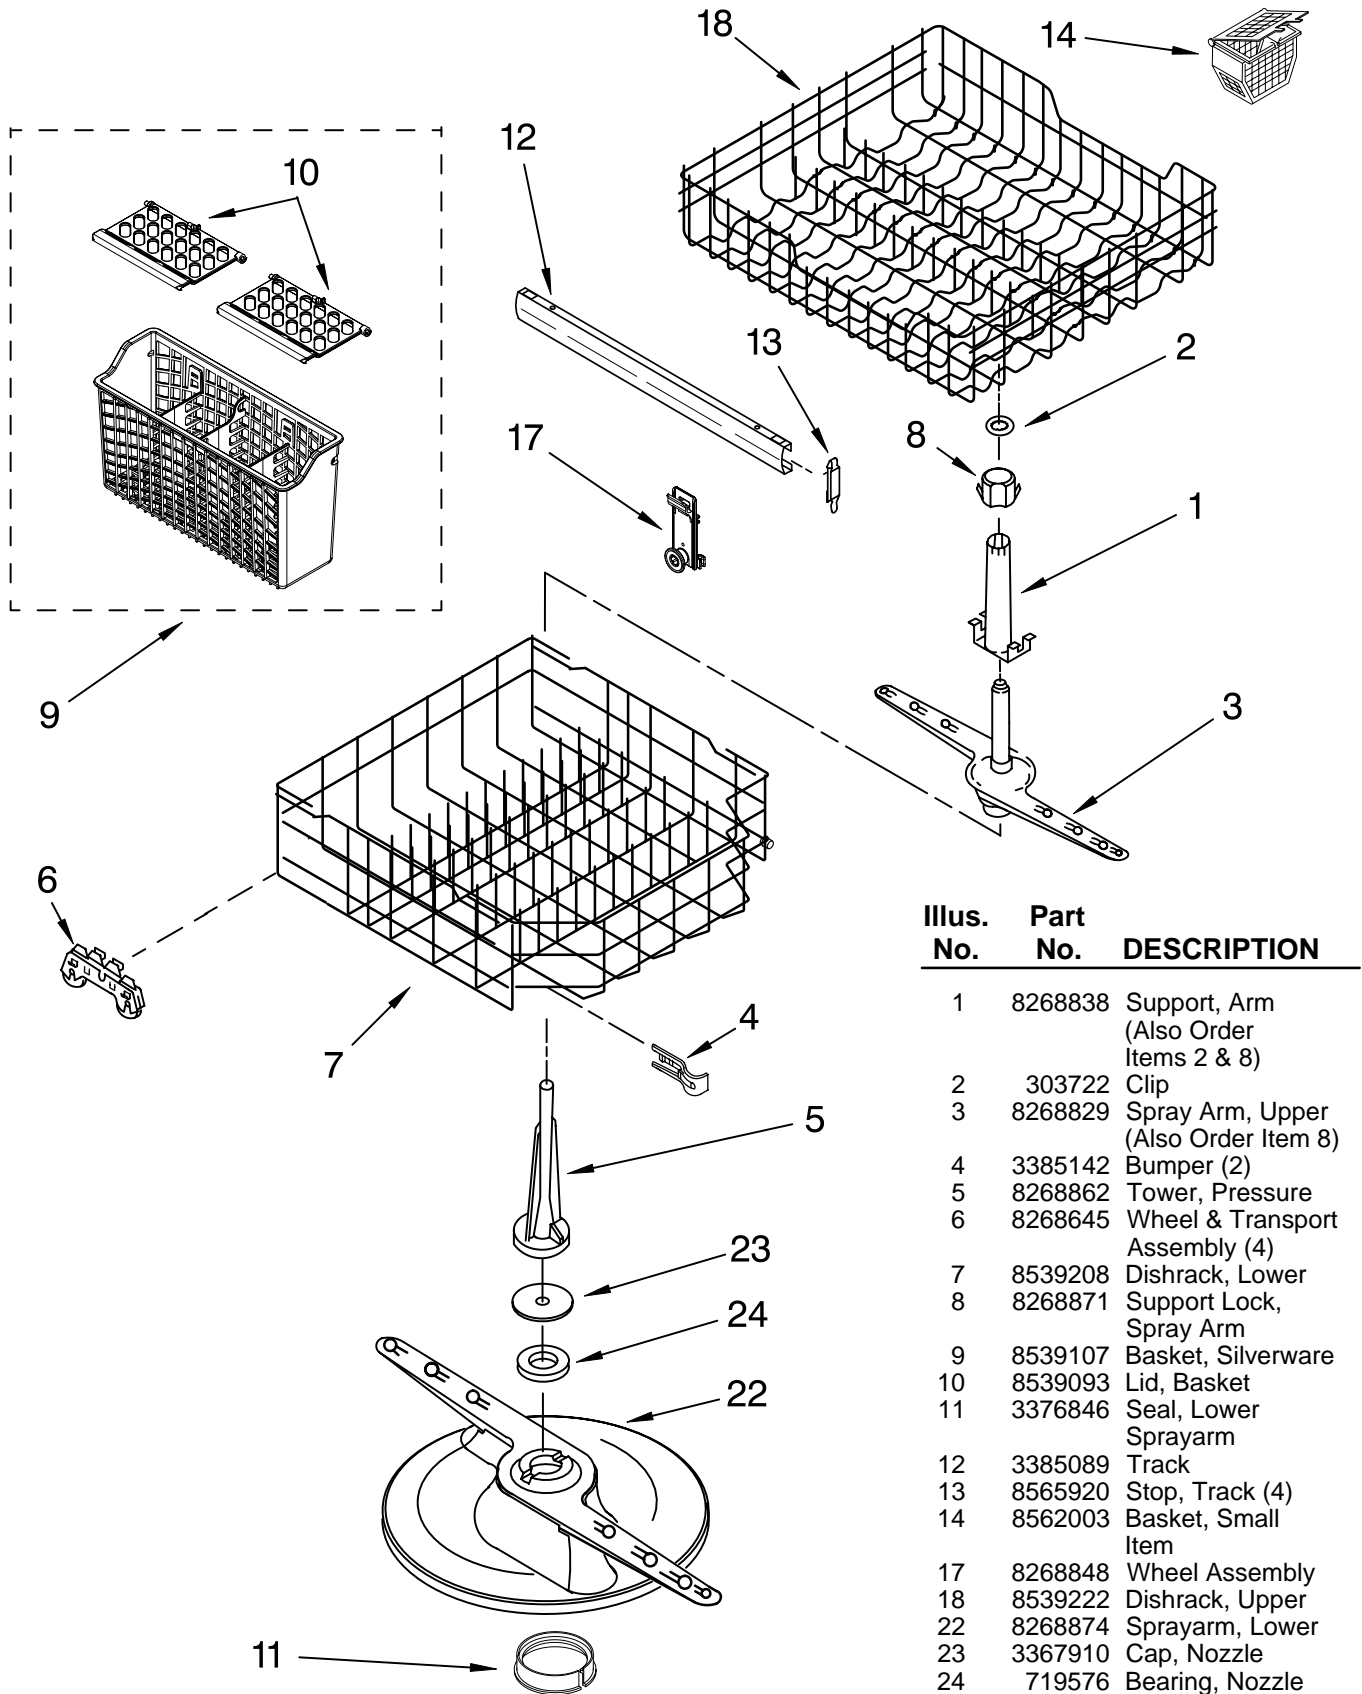

NOTE A:
Pump Centering Tool Required
For Pump Re-Assembling
Order Item 31.

IMPORTANT: All Part Numbers Listed Are Whirlpool Numbers. Source Parts Through Whirlpool.

UPPER DISHRACK AND WATER FEED PARTS

For Models: MDB4621AWB0, MDB4621AWW0, MDB4621AWS0

(Black)

(White)

(Stainless)

Illus. No.	Part No.	DESCRIPTION
1	8268838	Support, Arm (Also Order Items 2 & 8)
2	303722	Clip
3	8268829	Spray Arm, Upper (Also Order Item 8)
4	3385142	Bumper (2)
5	8268862	Tower, Pressure
6	8268645	Wheel & Transport Assembly (4)
7	8539208	Dishrack, Lower
8	8268871	Support Lock, Spray Arm
9	8539107	Basket, Silverware
10	8539093	Lid, Basket
11	3376846	Seal, Lower Sprayarm
12	3385089	Track
13	8565920	Stop, Track (4)
14	8562003	Basket, Small Item
17	8268848	Wheel Assembly
18	8539222	Dishrack, Upper
22	8268874	Sprayarm, Lower
23	3367910	Cap, Nozzle
24	719576	Bearing, Nozzle