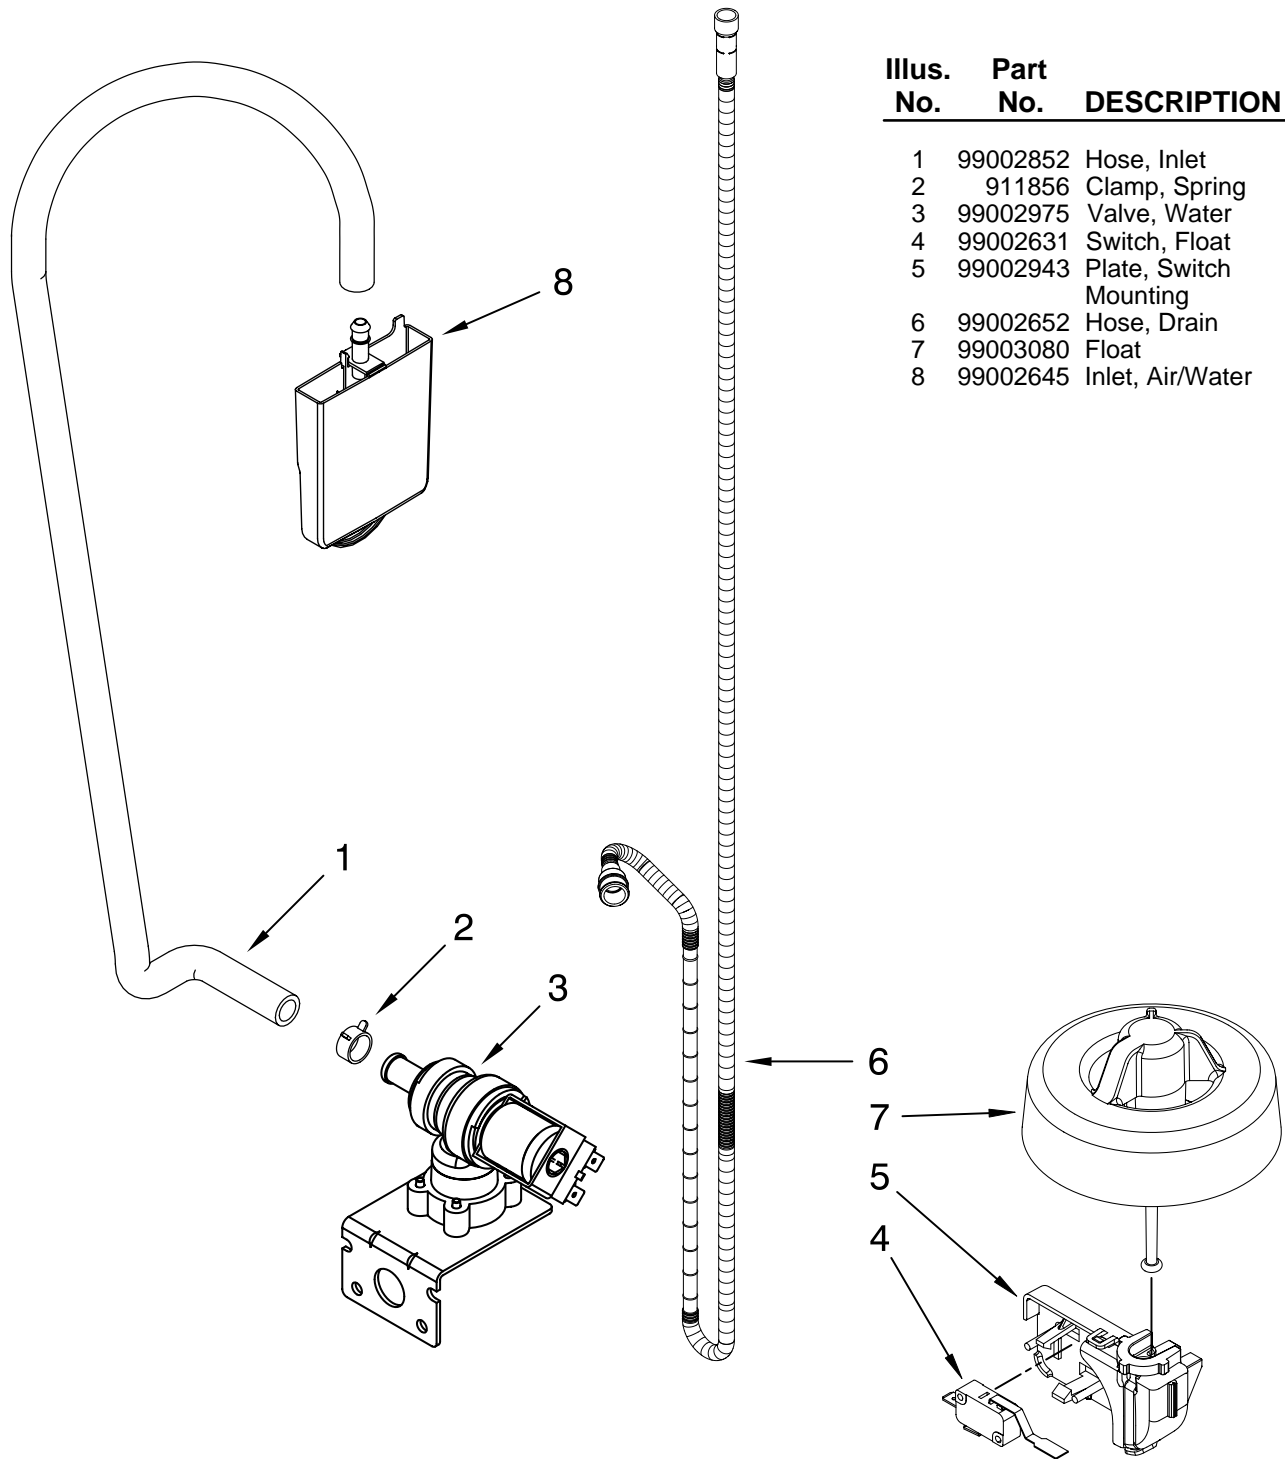

Illus. No.	Part No.	DESCRIPTION
------------	----------	-------------

- | | | |
|---|----------|------------------------|
| 1 | 99002852 | Hose, Inlet |
| 2 | 911856 | Clamp, Spring |
| 3 | 99002975 | Valve, Water |
| 4 | 99002631 | Switch, Float |
| 5 | 99002943 | Plate, Switch Mounting |
| 6 | 99002652 | Hose, Drain |
| 7 | 99003080 | Float |
| 8 | 99002645 | Inlet, Air/Water |