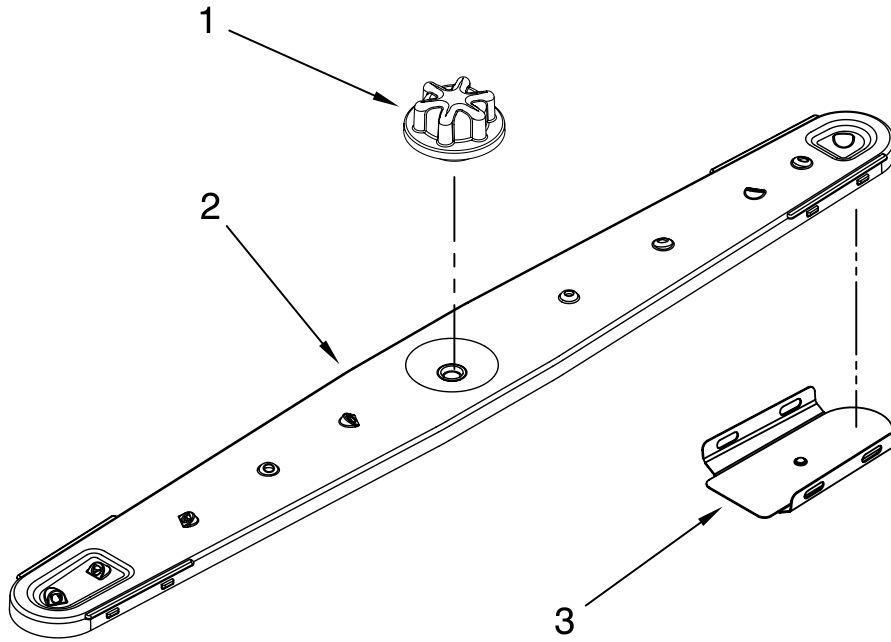

LOWER WASHARM PARTS

For Models: MDB6701AWB10, MDB6701AWW10, MDB6701AWQ10, MDB6701AWS10
(Black) (White) (Bisque) (Stainless)

The model(s) number shown may be different than what is printed on the model/serial tag of your product. The number(s) shown combine the model number and the first two digits of the serial number from the product tag.

Illus. No.	Part No.	DESCRIPTION
1	99003083	Cap, Wash Arm
2	99003144	Wash Arm, Lower (Includes Item 3)
3	W10167918	Shield, Radiant

FOR ORDERING INFORMATION REFER TO PARTS PRICE LIST