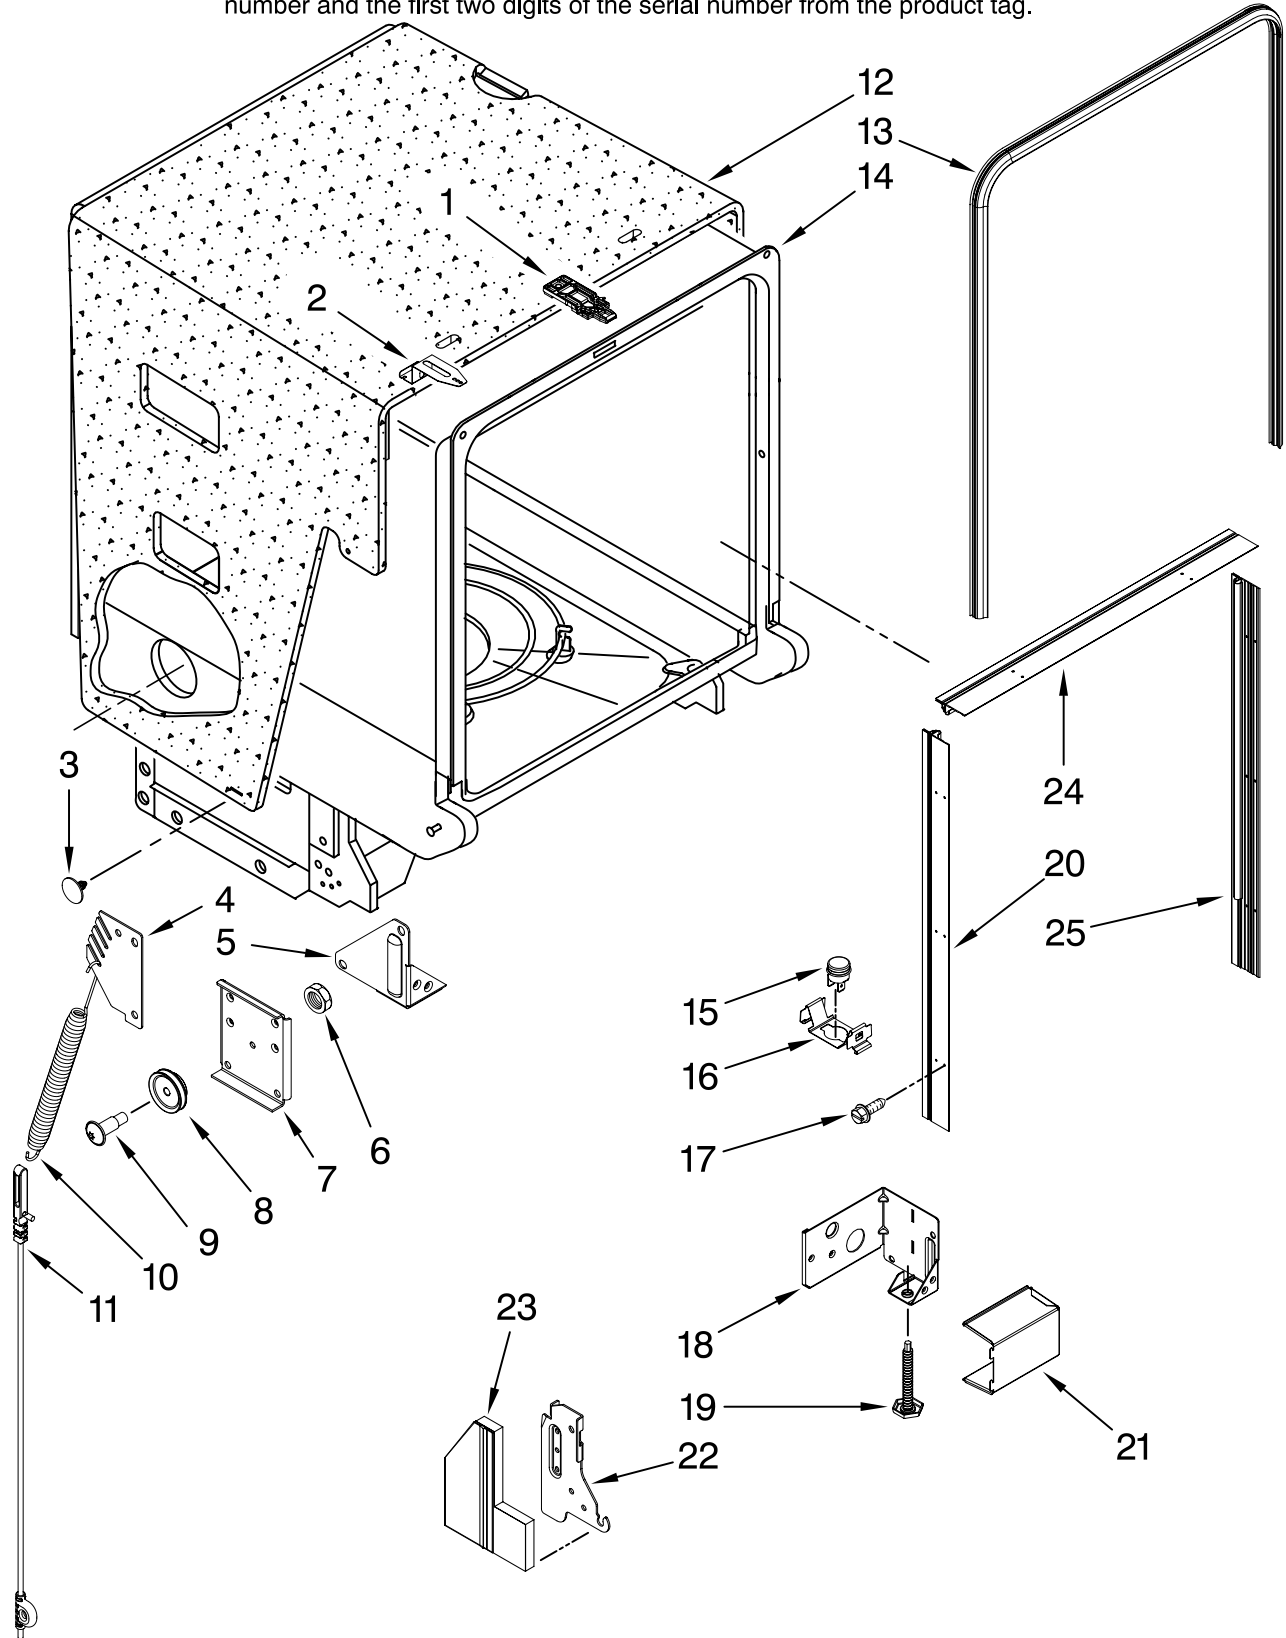

TUB AND FRAME PARTS

For Models: MDB6701AWB10, MDB6701AWW10, MDB6701AWQ10, MDB6701AWS10

(Black)

(White)

(Bisque)

(Stainless)

The model(s) number shown may be different than what is printed on the model/serial tag of your product. The number(s) shown combine the model number and the first two digits of the serial number from the product tag.

FOR ORDERING INFORMATION REFER TO PARTS PRICE LIST