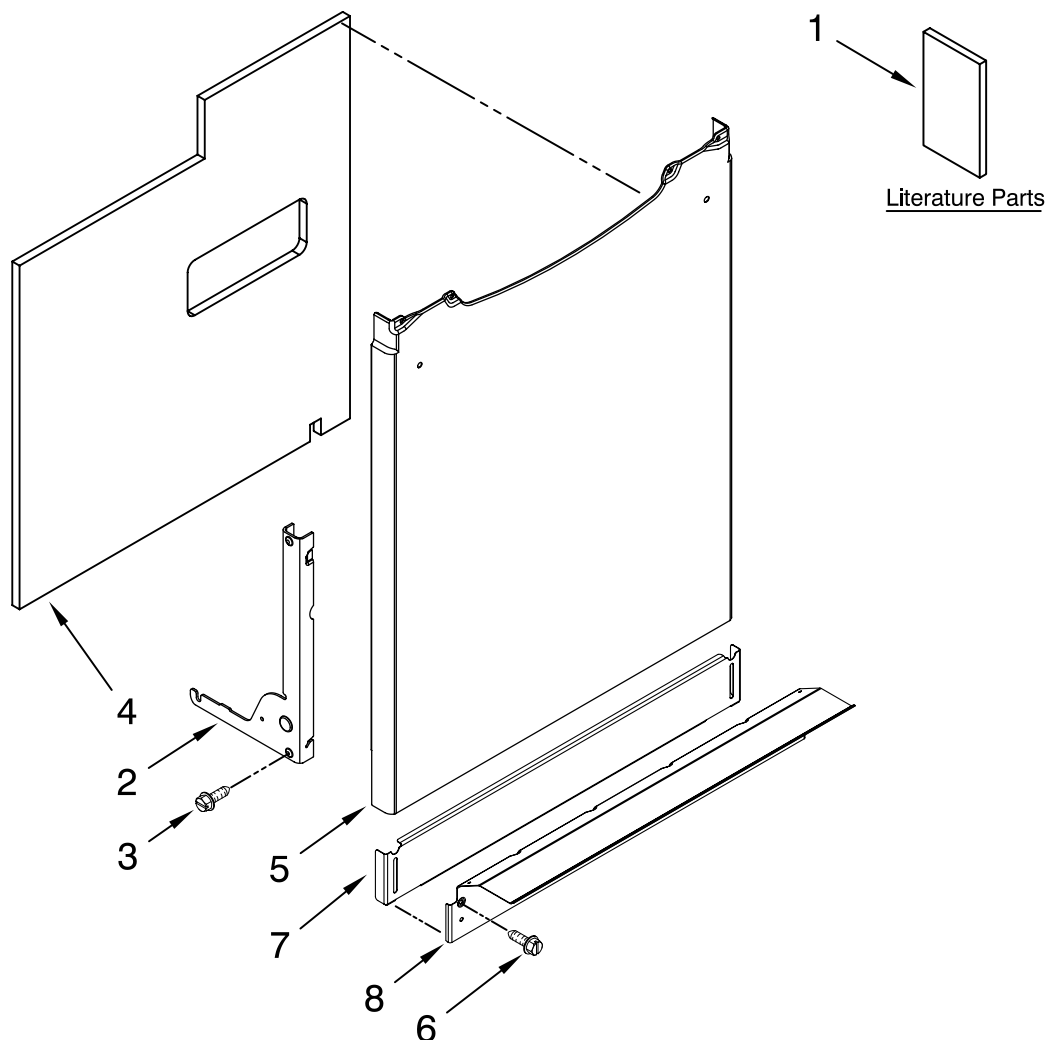

DOOR AND PANEL PARTS

For Models: MDB6701AWB10, MDB6701AWW10, MDB6701AWQ10, MDB6701AWS10

(Black)

(White)

(Bisque)

(Stainless)

The model(s) number shown may be different than what is printed on the model/serial tag of your product. The number(s) shown combine the model number and the first two digits of the serial number from the product tag.

UNDERCOUNTER
DISHWASHER

Illus. No.	Part No.	DESCRIPTION
1	W10158012	Literature Parts Instructions, Installation
	W10184365	Energy Guide
	Y6920186	Guide, Use & Care
2		Bracket, Hinge
	W10163109	Left
	W10163108	Right

Illus. No.	Part No.	DESCRIPTION
3	99001075	Screw
4	Y99002587	Pad, Foam
5	99002768	Panel, Front
	99002770	Black
	99002770	White
	99002769	Bisque
	99002771	Stainless
6		Screw
	912366	Black
	99001194	White

Illus. No.	Part No.	DESCRIPTION
7		Panel, Toe
	99002765	Black
	99002766	White
	99002767	Bisque
8		Support, Front
	99003152	Black
	99003153	White

FOR ORDERING INFORMATION REFER TO PARTS PRICE LIST