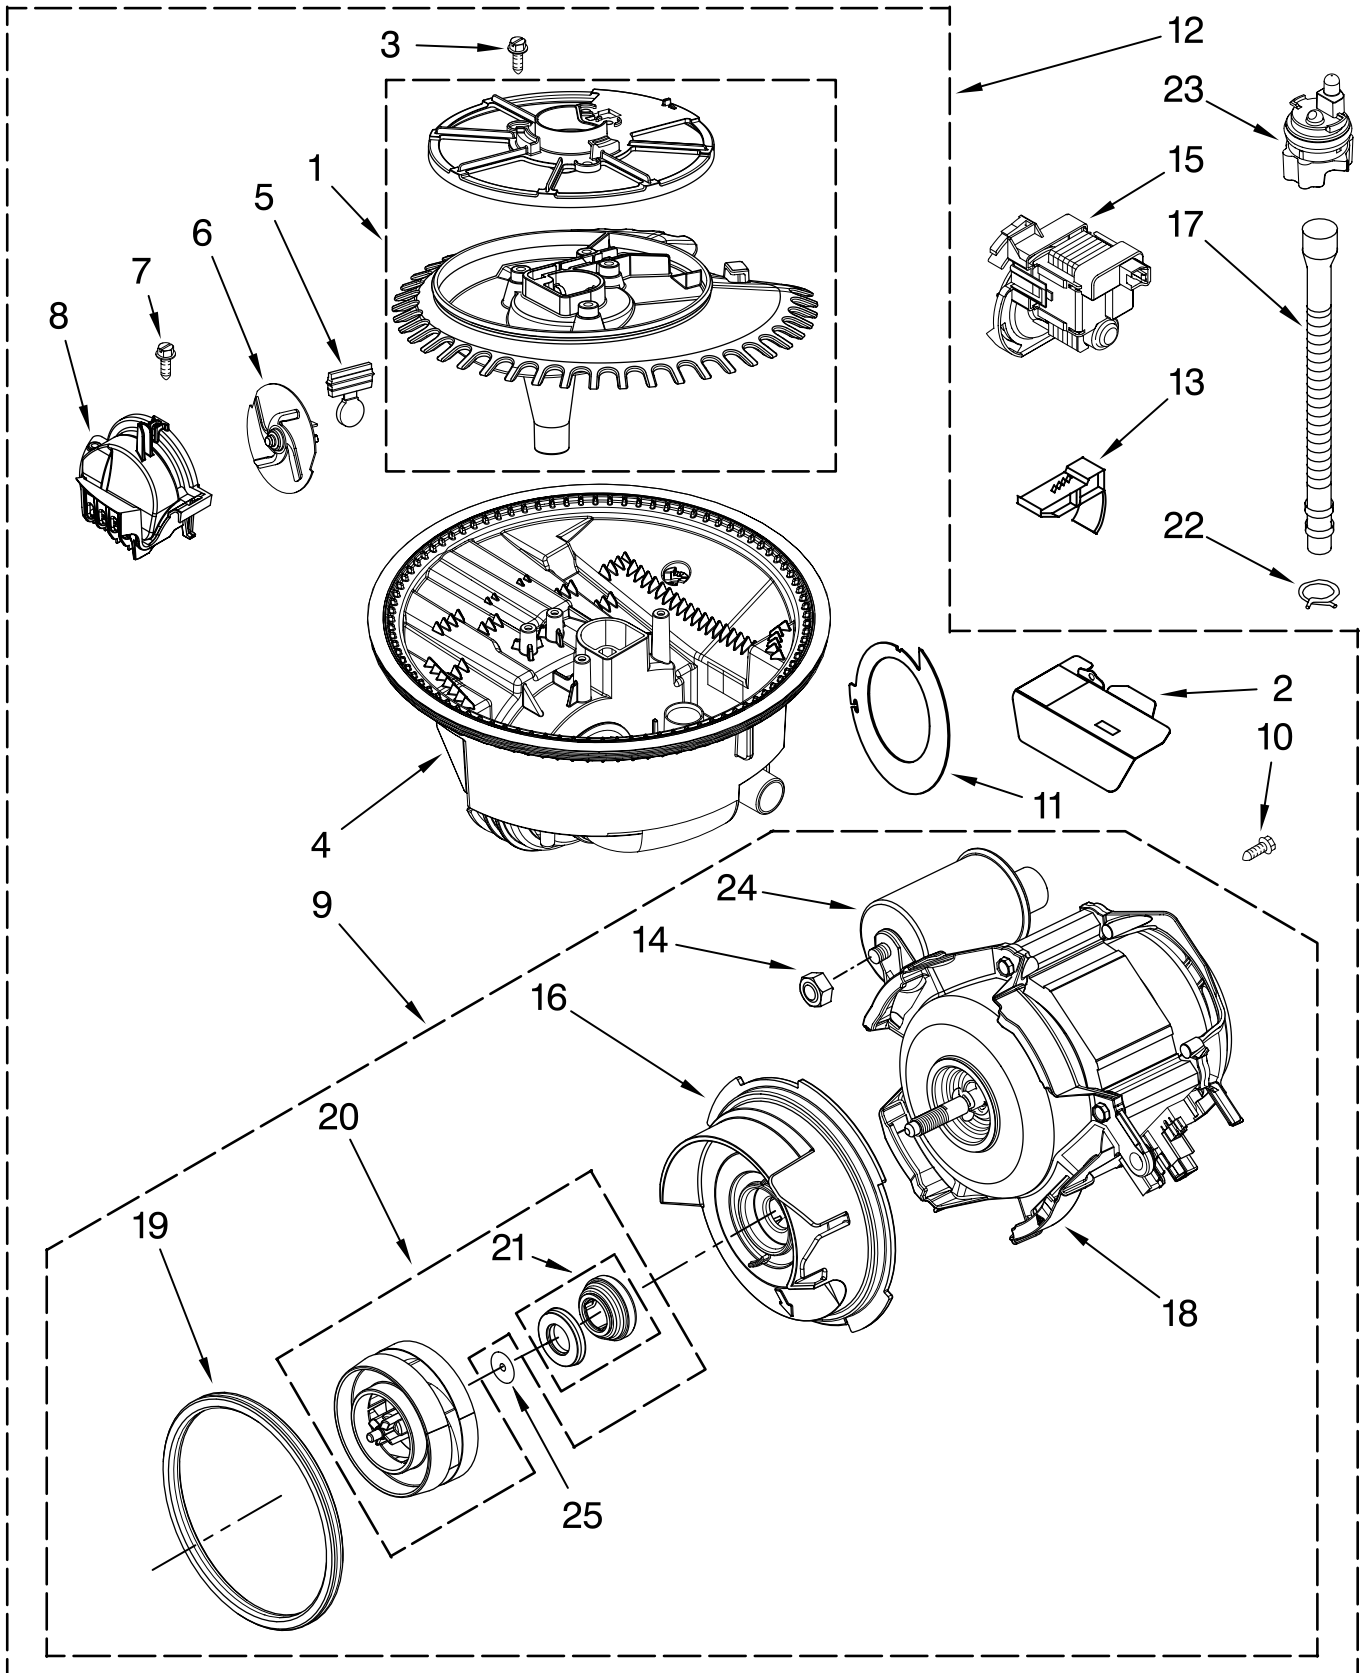

PUMP AND MOTOR PARTS

For Models: MDB8859AWB2, MDB8859AWW2, MDB8859AWS2
(Black) (White) (Stainless)

FOR ORDERING INFORMATION REFER TO PARTS PRICE LIST

PUMP AND MOTOR PARTS

For Models: MDB8859AWB2, MDB8859AWW2, MDB8859AWS2
(Black) (White) (Stainless)

<u>Illus. No.</u>	<u>Part No.</u>	<u>DESCRIPTION</u>
1	8534952	Accumulator Assy
2	8283527	Shield, Motor
3	3400069	Screw
4	8572618	Sump with seal
5	8268375	Check Valve, Sump
6	W10083957	Chopper Assembly
7	9741232	Screw
8	8531857	Protector, Inlet
9	W10231538	Motor Assembly
10	3400217	Screw
11	W10084567	Screen, Separation
12	W10237168	Sump & Motor Assembly
13	8269524	Tab, Sump
14	8533949	Nut
15	8558995	Pump, Drain
16	W10142656	Volute, Back (Also Order Items 21 & 25)
17	8269144	Hose, Drain
18	W10226459	Motor
19	8268401	Seal, Volute
20	8531017	Impeller Kit (Also Order Item 25)
21	8268403	Face Seal Assembly (Also Order Item 25)
22	356138	Clamp, Hose
23	W10134017	Optical Water Indicator
24	W10216724	Capacitor
25	8531018	Washer

FOR ORDERING INFORMATION REFER TO PARTS PRICE LIST