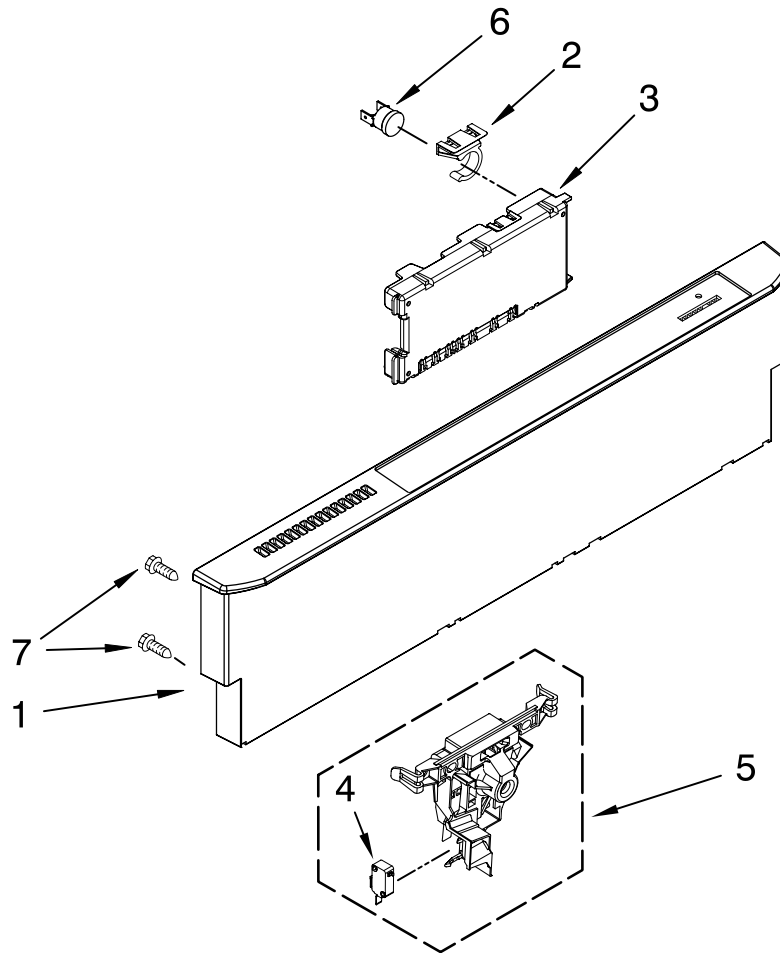

CONTROL PANEL PARTS

For Models: MDB8859AWB2, MDB8859AWW2, MDB8859AWS2
(Black) (White) (Stainless)

Illus. No.	Part No.	DESCRIPTION
1		Console Asm. (Includes Active Overlay & Insert)
	W10199766	Black
	W10199767	White
	W10199782	S.Steel
2	8546546	Clip, BI-Metal
3	W10208673	Control Electronic
4	8269209	Switch, Door
5	W10077360	Latch Assembly
6	661663	Bi-Metal
7	3369051	Screw

FOR ORDERING INFORMATION REFER TO PARTS PRICE LIST