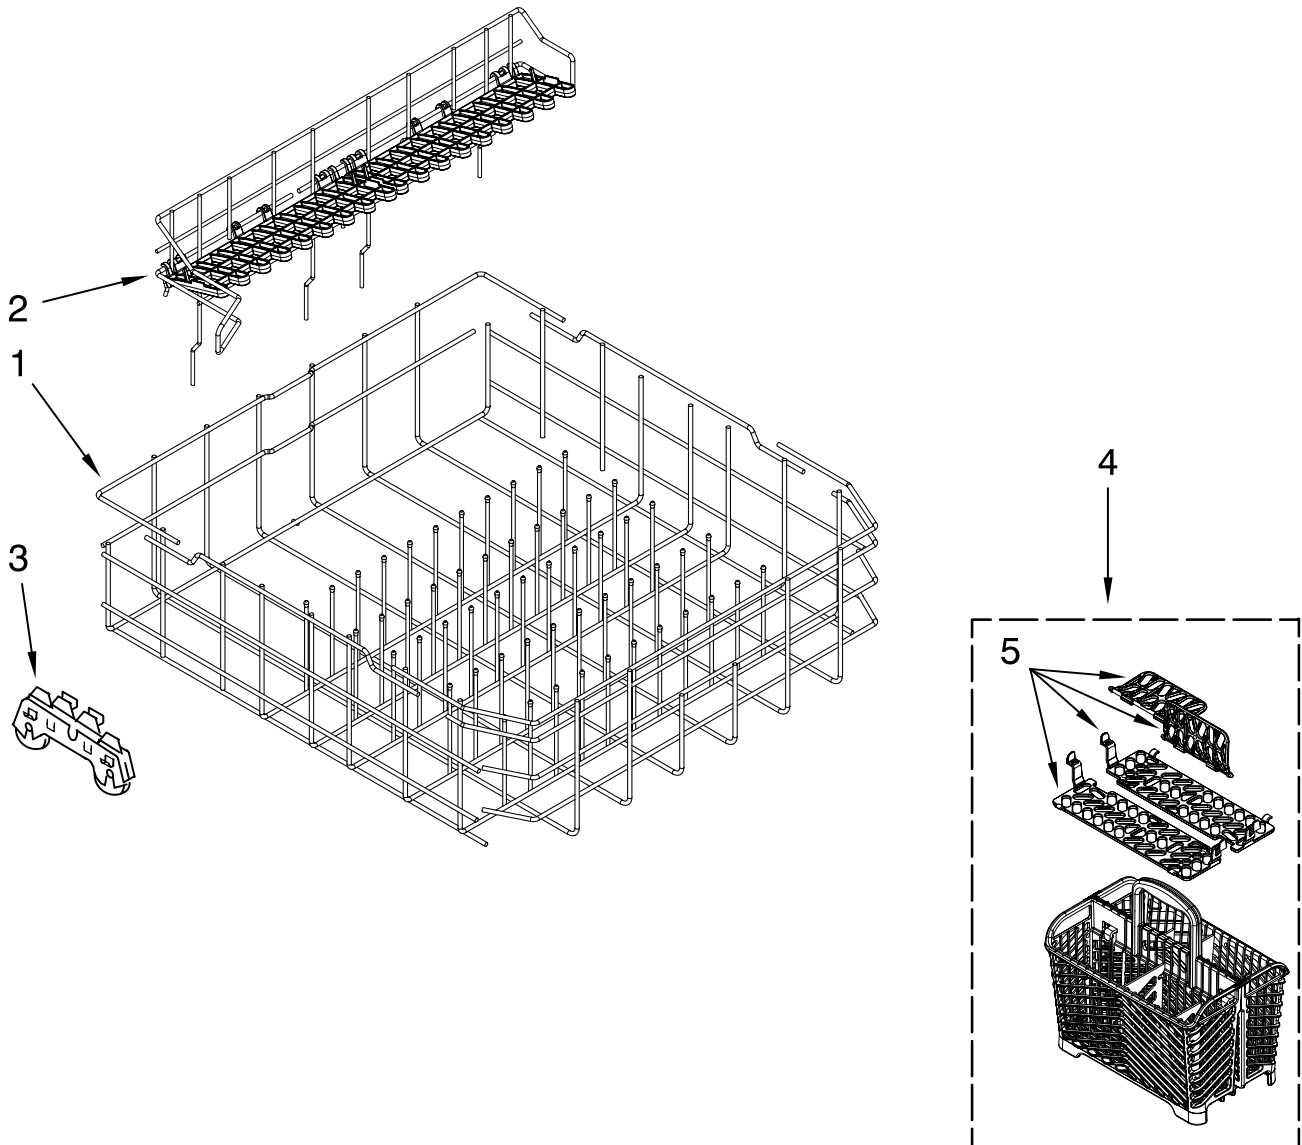

LOWER RACK PARTS

For Models: MDB8859AWB2, MDB8859AWW2, MDB8859AWS2
(Black) (White) (Stainless)

Illus. No.	Part No.	DESCRIPTION
1	W10199774	Lower Rack Assembly
2	W10240162	Cupshelf Assembly
3	W10261335	Wheel & Transport Assembly
4	W10199701	Silverware, Basket Assembly (Includes Item 8)
5	W10199681	Lid, Silverware Basket

FOR ORDERING INFORMATION REFER TO PARTS PRICE LIST