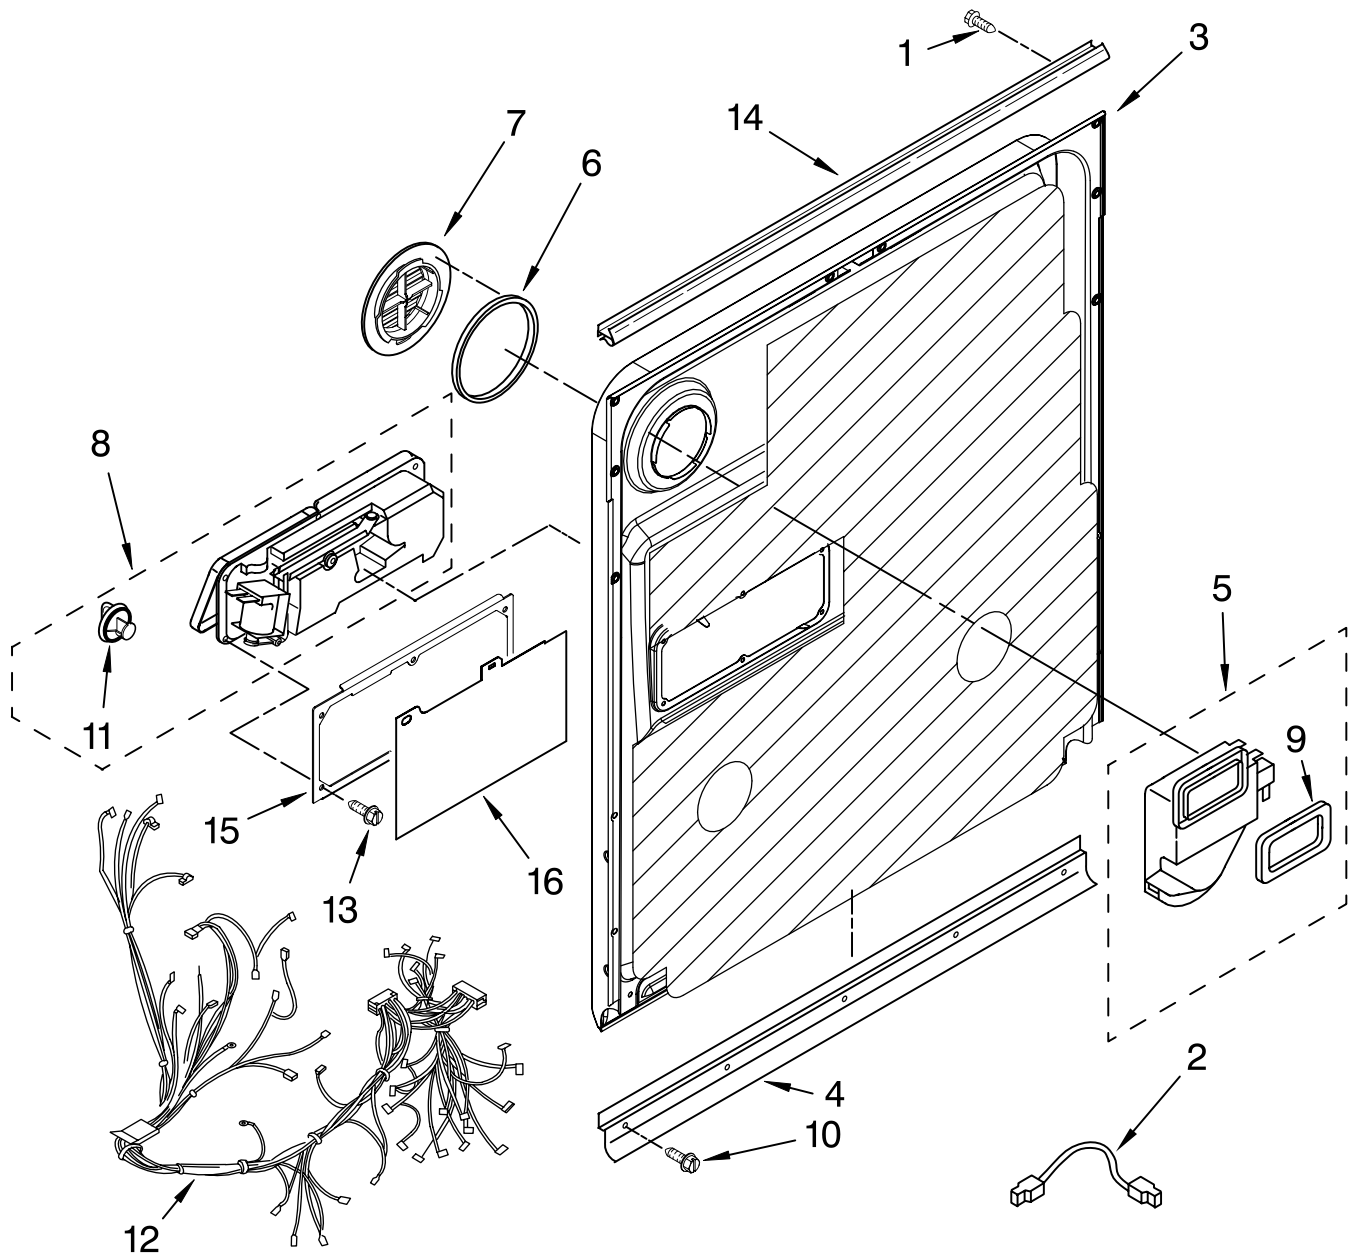

DOOR AND LATCH PARTS

For Models: MDB8859AWB2, MDB8859AWW2, MDB8859AWS2
(Black) (White) (Stainless)

Illus. No.	Part No.	DESCRIPTION
1	3369051	Screw, Door
2	8545608	Harness, Vent Motor
3	W10199762	Inner Door Mastic Assembly
4	8268937	Inlet, Air
5	8572611	Vent Assembly
6	8269259	Gasket, Vent

Illus. No.	Part No.	DESCRIPTION
7	8545536	Deflector, Vent (Also Order Item 6)
8	W10199696	Dispenser, Assembly
9	8269258	Seal, Front
10	8281217	Screw
11	W10199683	Cap, Rinse Aid

Illus. No.	Part No.	DESCRIPTION
12	W10078201	Wiring Harness Main
13	W10177098	Screw
14	8535660	Seal, Console/door
15	8535637	Bracket, Dispenser
16	8531865	Shield, Dispenser

FOR ORDERING INFORMATION REFER TO PARTS PRICE LIST