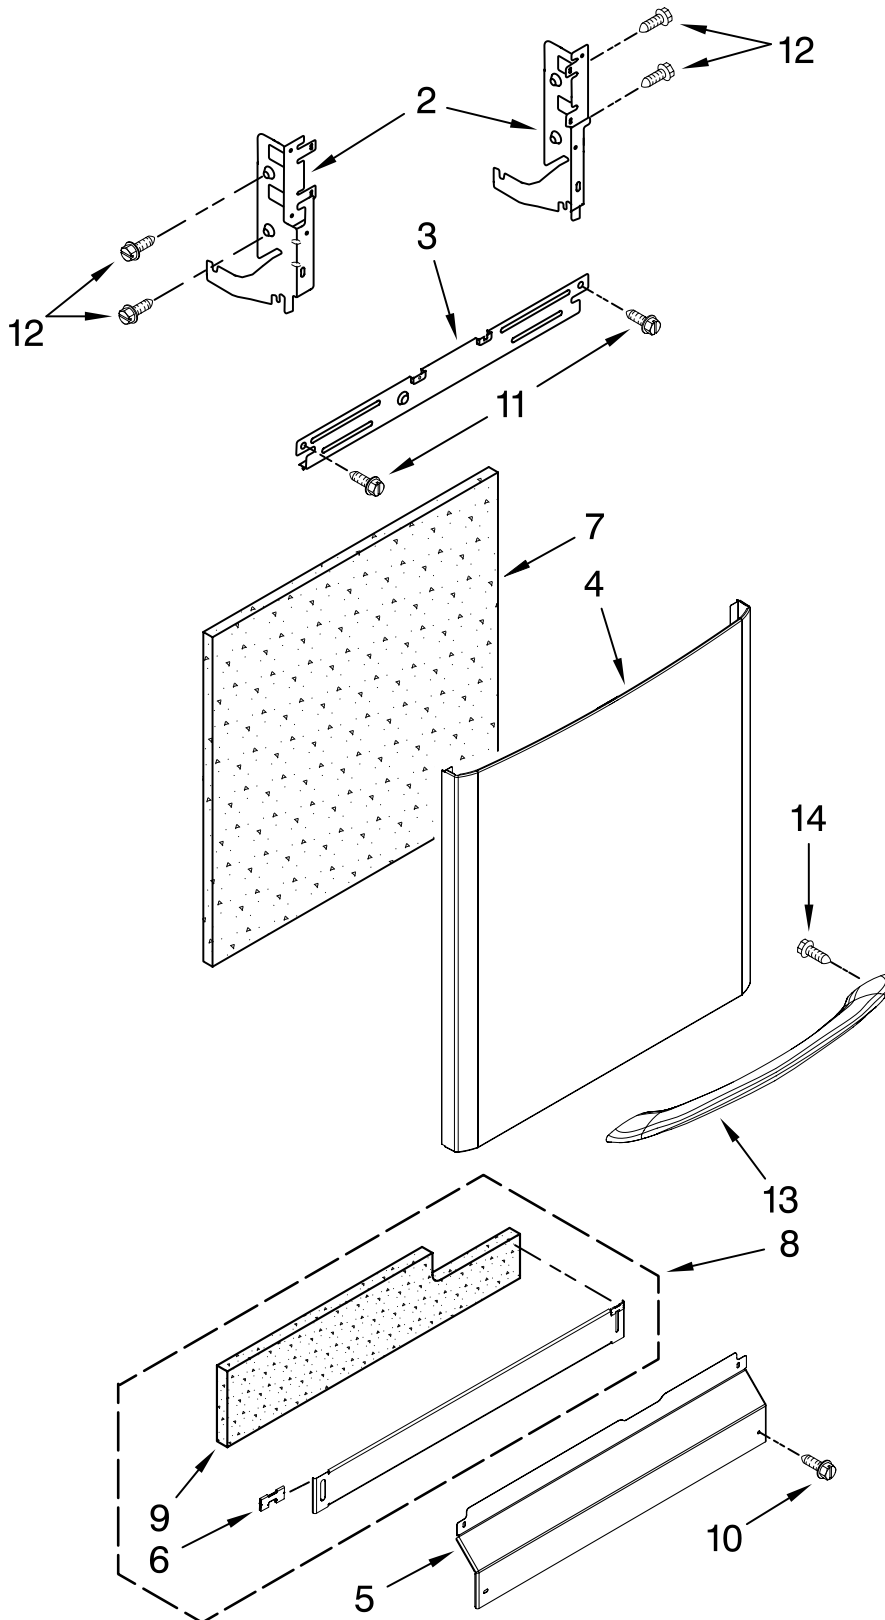

## DOOR AND PANEL PARTS

For Models: MDB8859AWB2, MDB8859AWW2, MDB8859AWS2  
(Black) (White) (Stainless)

UNDERCOUNTER  
DISHWASHER

Illus. No.	Part No.	DESCRIPTION
1		Literature Parts
	W10199707	Instructions, Installation
	W10255067	Energy Guide
	W10199658	Guide, Use & Care English/French
	W10199659	Guide, Use & Care Spanish
	W10142800	Tech Sheet
2		Arm, Hinge
	8534854	Left
	8534853	Right
3	8268983	Stiffener, Door
4		Panel Front
	W10199758	Black
	W10199759	White
	W10199761	Stainless
5		Access Panel
	8573255	Black
	8573256	White
6	8269016	Clip, Grounding
7	W10073520	Insulation, Door
8		Toe Panel (Includes Item 9)
	W10205336	Black
	W10205337	White
9	W10073540	Insulation, Toe Panel
10		Screw
	302868	Black
	3400836	White
11	304392	Screw
12	3400071	Screw
13		Handle, Door
	W10199637	Black
	W10199635	White
	W10199639	S.Steel
14	8534008	Screw

# CONTROL PANEL PARTS

For Models: MDB8859AWB2, MDB8859AWW2, MDB8859AWS2  
 (Black) (White) (Stainless)

Illus. No.	Part No.	DESCRIPTION
1		Console Asm. (Includes Active Overlay & Insert)
	W10199766	Black
	W10199767	White
	W10199782	S.Steel
2	8546546	Clip, BI-Metal
3	W10208673	Control Electronic
4	8269209	Switch, Door
5	W10077360	Latch Assembly
6	661663	Bi-Metal
7	3369051	Screw