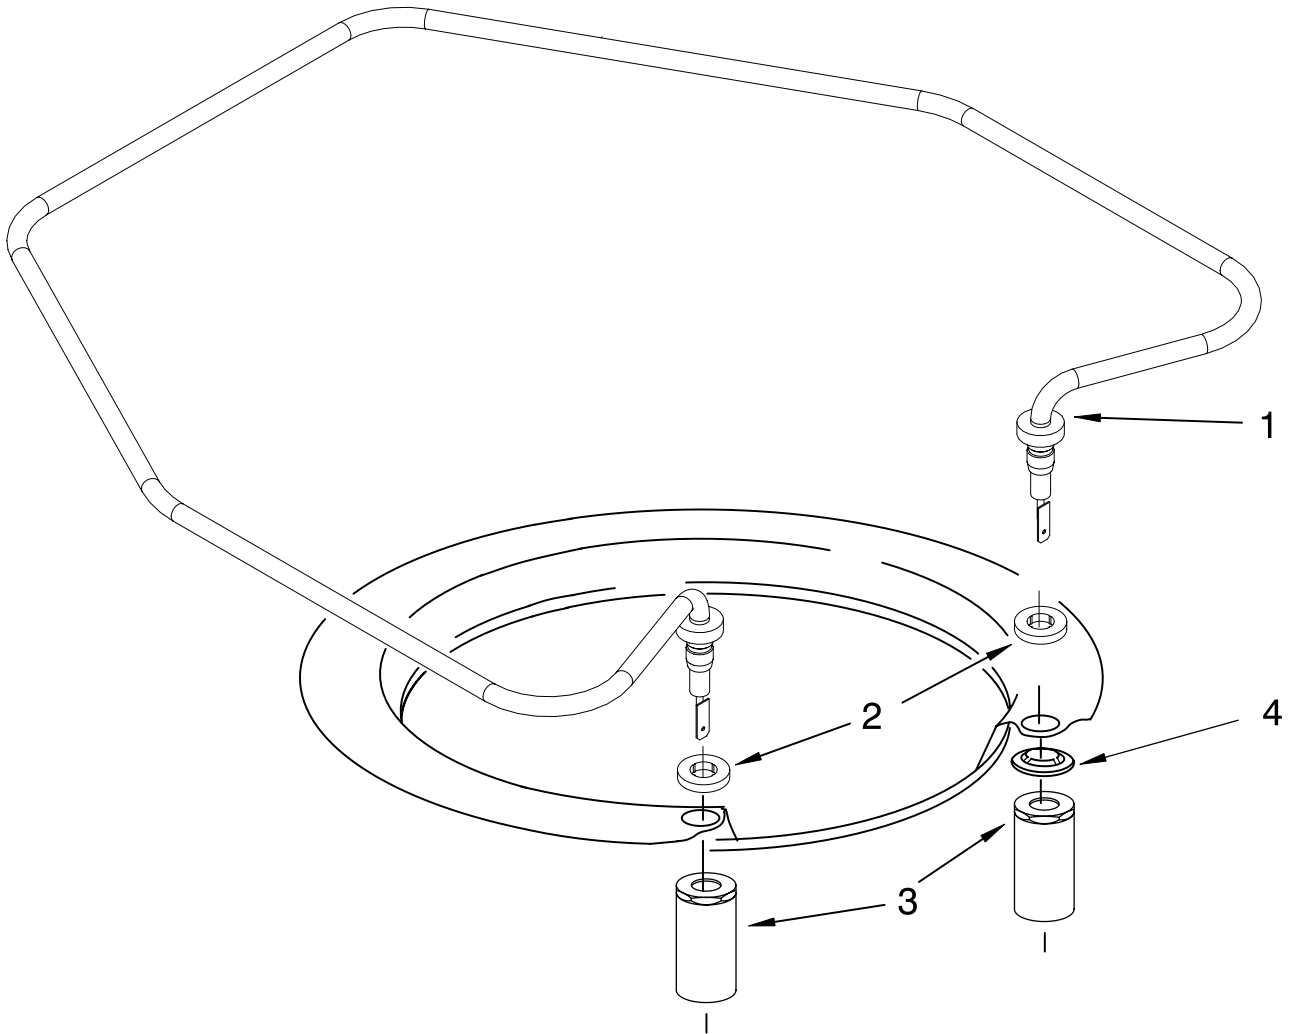

HEATER PARTS

For Models: MDB8859AWB2, MDB8859AWW2, MDB8859AWS2
(Black) (White) (Stainless)

<u>Illus. No.</u>	<u>Part No.</u>	<u>DESCRIPTION</u>
1	W10082892	Heater Element Assembly (Also Includes Item 2)
2	717273	Washer, Heater Element
3	8268548	Nut, Heater Element
4	3400931	Speed Nut

NOTE: If heater element is removed, it must be replaced.

FOR ORDERING INFORMATION REFER TO PARTS PRICE LIST