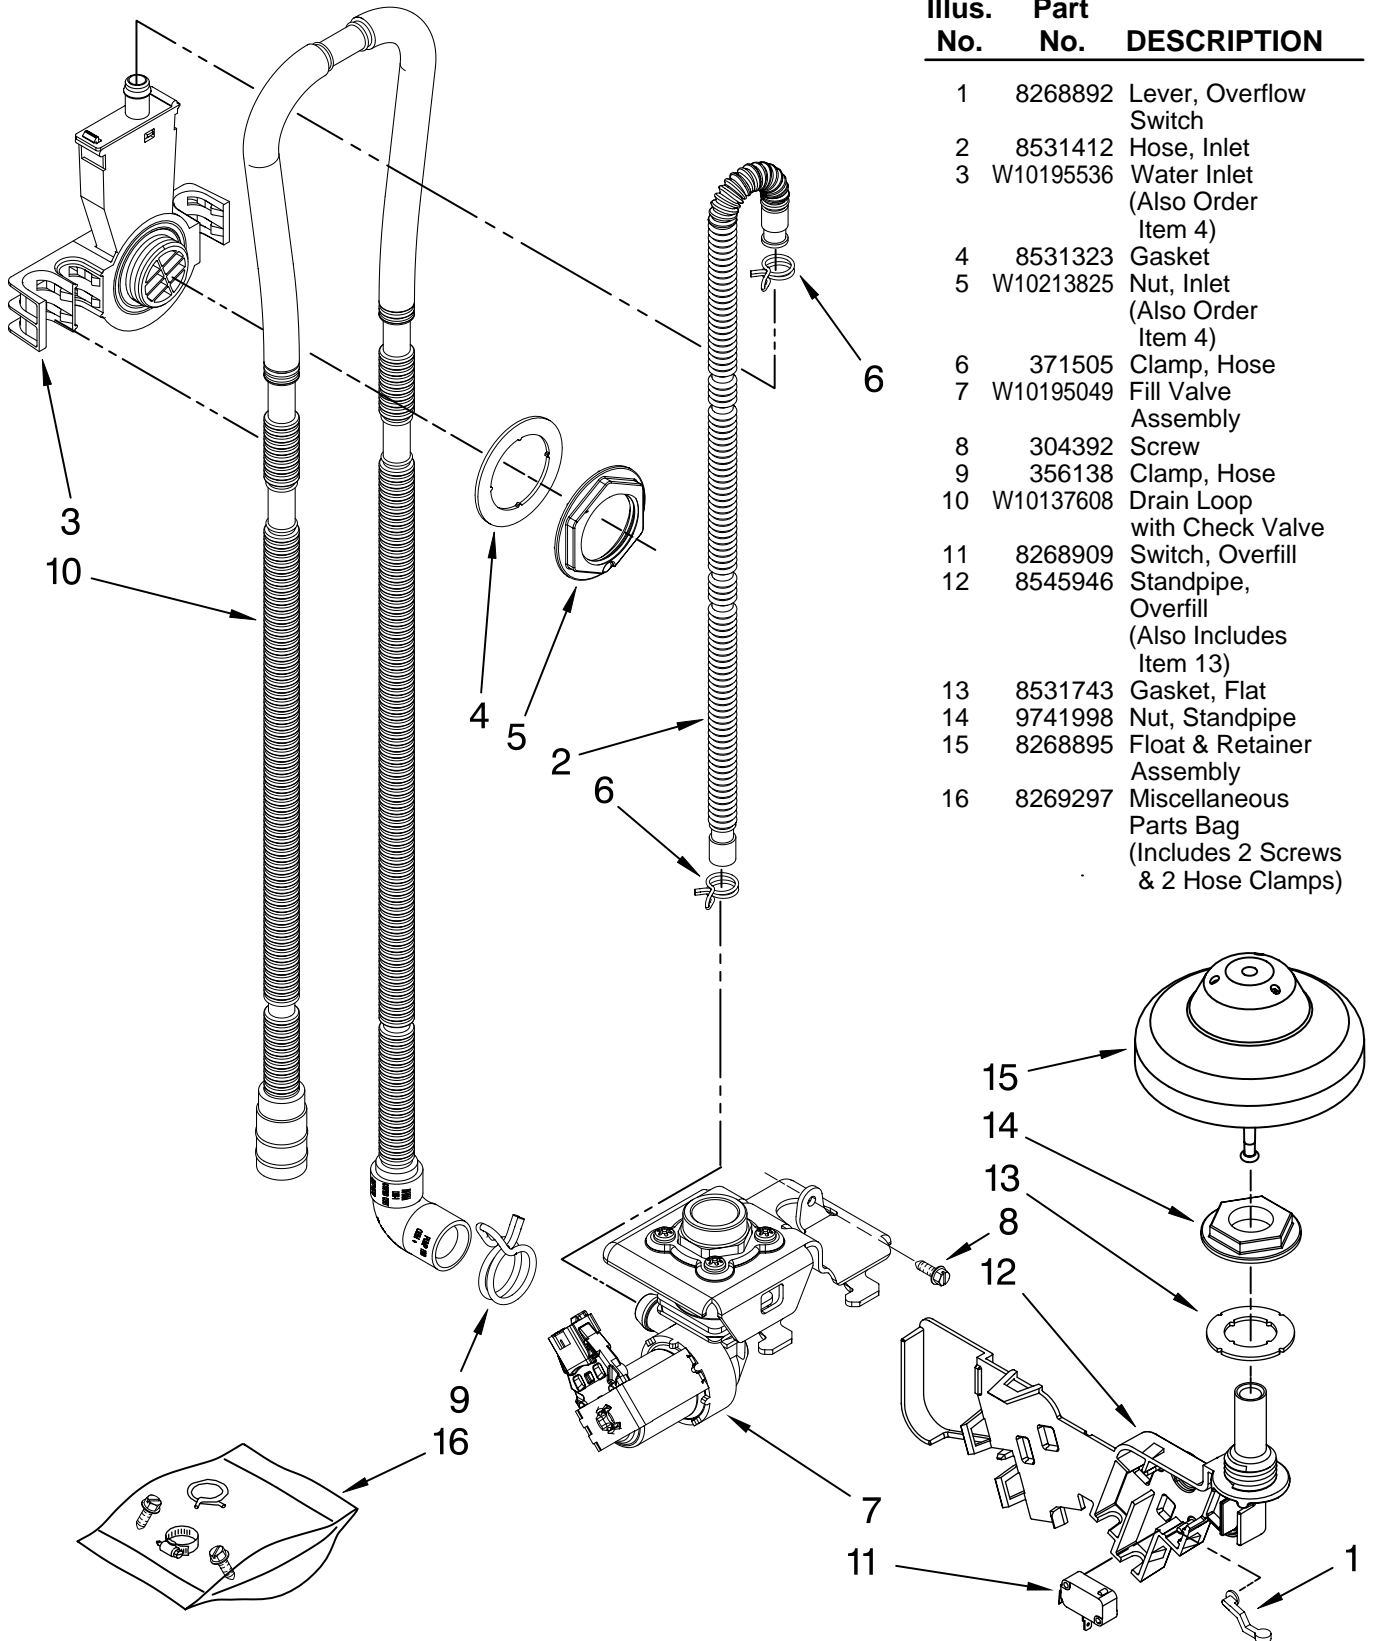

Illus. No.	Part No.	DESCRIPTION
7	8545536	Deflector, Vent (Also Order Item 6)
8	W10199696	Dispenser, Assembly
9	8269258	Seal, Front
10	8281217	Screw
11	W10199683	Cap, Rinse Aid

Illus. No.	Part No.	DESCRIPTION
12	W10078201	Wiring Harness Main
13	W10177098	Screw
14	8535660	Seal, Console/door
15	8535637	Bracket, Dispenser
16	8531865	Shield, Dispenser

# FILL, DRAIN AND OVERFILL PARTS

For Models: MDB8859AWB2, MDB8859AWW2, MDB8859AWS2

(Black)

(White)

(Stainless)

Illus. No.	Part No.	DESCRIPTION
1	8268892	Lever, Overflow Switch
2	8531412	Hose, Inlet
3	W10195536	Water Inlet (Also Order Item 4)
4	8531323	Gasket
5	W10213825	Nut, Inlet (Also Order Item 4)
6	371505	Clamp, Hose
7	W10195049	Fill Valve Assembly
8	304392	Screw
9	356138	Clamp, Hose
10	W10137608	Drain Loop with Check Valve
11	8268909	Switch, Overflow
12	8545946	Standpipe, Overflow (Also Includes Item 13)
13	8531743	Gasket, Flat
14	9741998	Nut, Standpipe
15	8268895	Float & Retainer Assembly
16	8269297	Miscellaneous Parts Bag (Includes 2 Screws & 2 Hose Clamps)