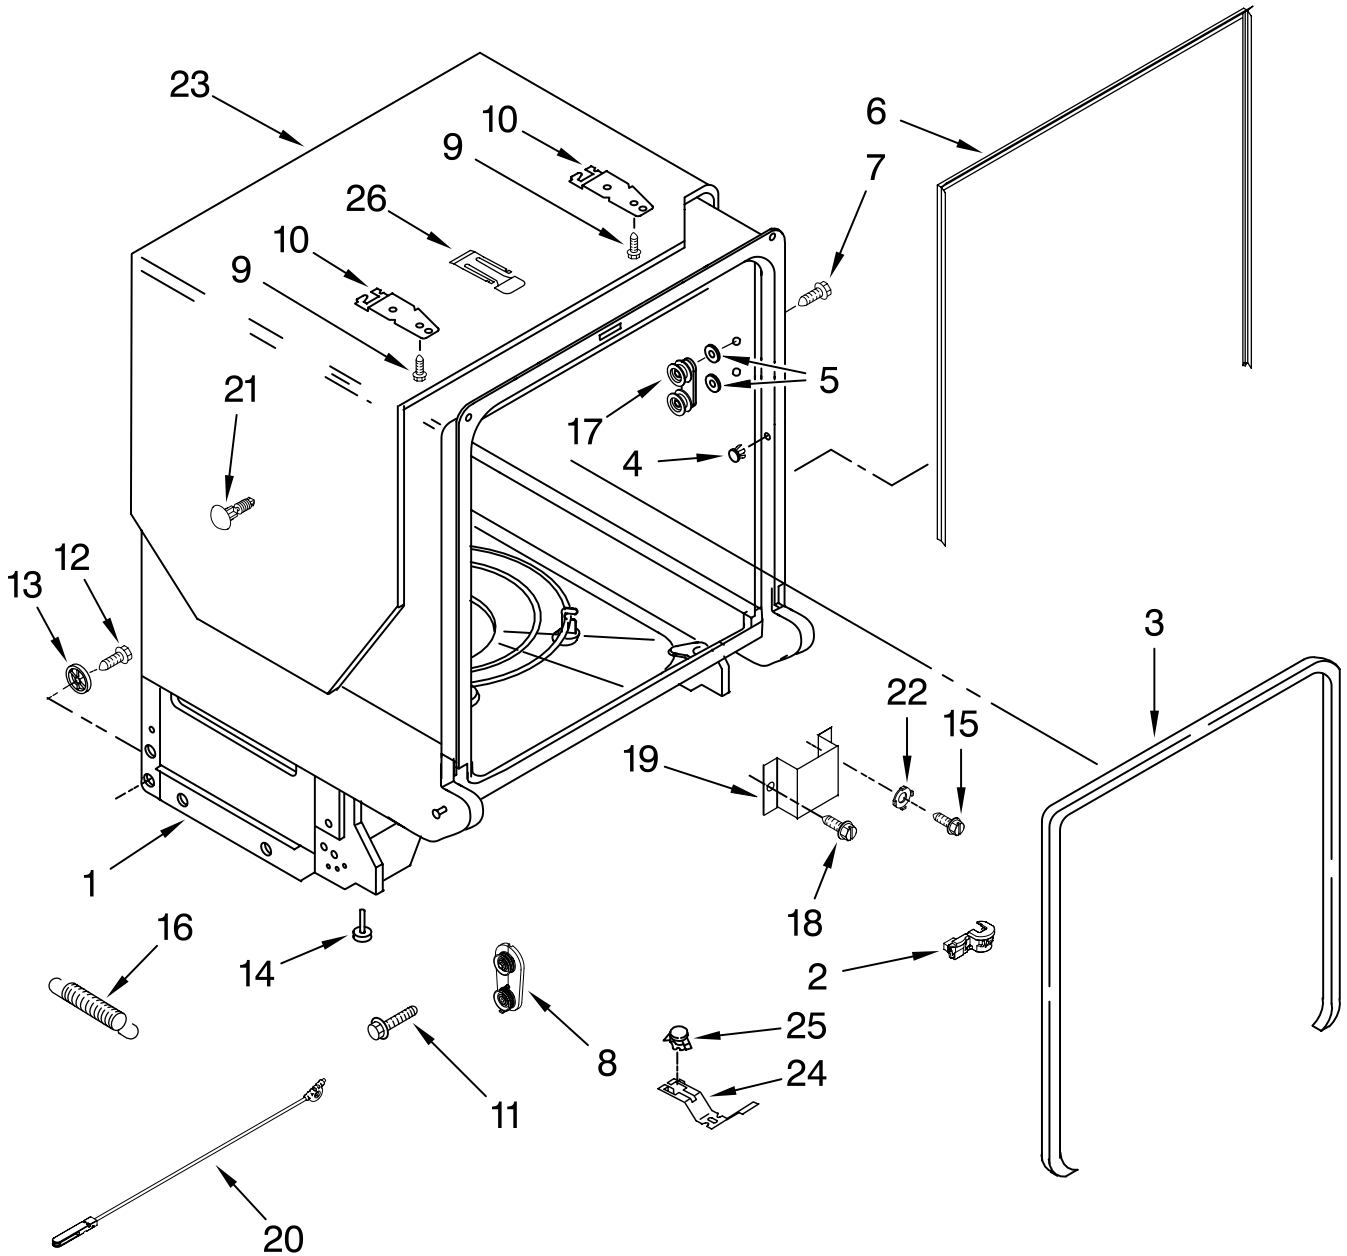

TUB AND FRAME PARTS

For Models: MDB8859AWB2, MDB8859AWW2, MDB8859AWS2
(Black) (White) (Stainless)

FOR ORDERING INFORMATION REFER TO PARTS PRICE LIST

TUB AND FRAME PARTS

For Models: MDB8859AWB2, MDB8859AWW2, MDB8859AWS2
(Black) (White) (Stainless)

Illus. No.	Part No.	DESCRIPTION
1	W10213822	Tub Assembly (Includes Heater Assembly)
2	8573061	Strain Relief
3	W10112096	Door Seal
4	W10082838	Plug Tub
5	9743002	Gasket, Bracket Mounting
6	8269110	Seal, Cabinet
7	3400072	Screw
8	W10084086	Door, Balance Assembly
9	3367670	Screw
10	8269145	Bracket, Undercounter
11	3400074	Screw
12	3370389	Screw
13	8268977	Wheel Leg
14	8524584	Leveler, Leg
15	3400014	Screw
16	8270020	Spring, Door Balance
17	8270019	Wheel & Mount Assembly (Also Order Item 6)
18	3400892	Screw
19	8268991	Cover, Terminal Box
20	W10158291	Cable, Door Balance
21	304666	Retainer, Push
22	3378128	Washer, Pronged
23	8573240	Shield, Sound Tub
24	9742648	Bracket, Thermostat
25	661566	Thermostat
26	W10077370	Strike, Latch

FOR ORDERING INFORMATION REFER TO PARTS PRICE LIST