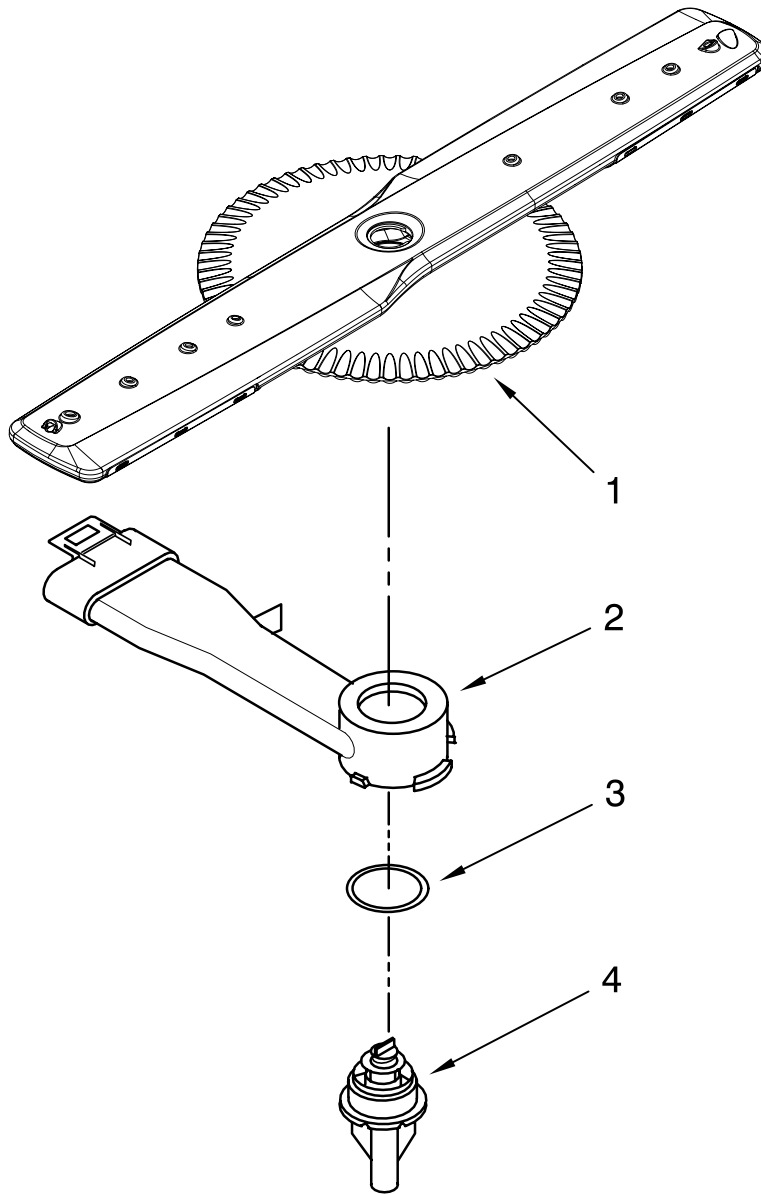

LOWER WASHARM PARTS

For Models: MDB8859AWB2, MDB8859AWW2, MDB8859AWS2
(Black) (White) (Stainless)

Illus. No.	Part No.	DESCRIPTION
1	W10240183	Wash Arm Assembly
2	8268343	Cap, Internal Rear Feed
3	8268340	Seal, Sprayarm
4	W10077898	Support, Lower Sprayarm

FOR ORDERING INFORMATION REFER TO PARTS PRICE LIST