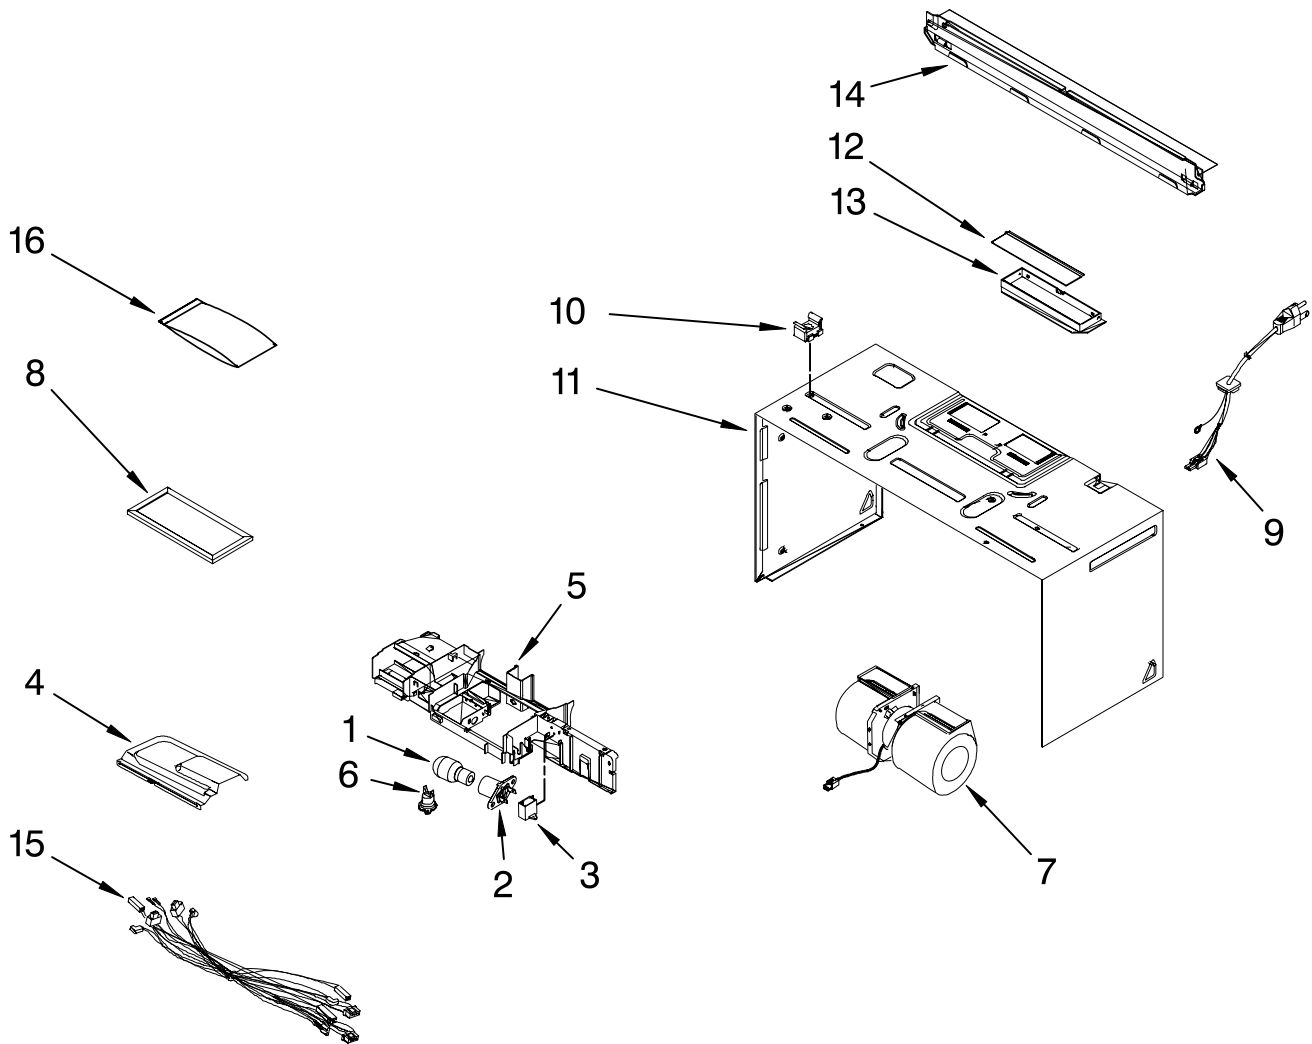

CABINET AND AIR FLOW PARTS

For Models: MMV4203DW00, MMV4203DB00, MMV4203DS00, MMV4203DQ00

(White)

(Black)

(Stainless)

(Bisque)

Illus. No.	Part No.	DESCRIPTION
1	4713-001013	Lamp
2	DE47-00006A	Holder, Lamp
3	DE59-50002A	Capacitor, Motor
4	W10250842	Cover, Lamp
5	W10258160	Assy, Duct Upper
6	DE47-20059A	Thermostat
7	W10181452	Motor, Fan Assy
8	DE63-00367D	Filter, Charcoal

Illus. No.	Part No.	DESCRIPTION
9	DE96-00218A	Cord, Power
10	DE92-90508A	Holder Nut, Assy
11		Case, Outer
	W10187744	Black
	W10192096	White
	W10199858	Bisque
12	W10197773	Plate, Damper
13	DE72-40022A	Damper, Assembly
14	DE70-00378A	Plate, Mounting

Illus. No.	Part No.	DESCRIPTION
15	W10258198	Main Harness
16	DE92-90505E	Install, Hardware

Following Parts Not Illustrated

W10188741	Template, Wall
W10188240	Template, Upper

FOR ORDERING INFORMATION REFER TO PARTS PRICE LIST