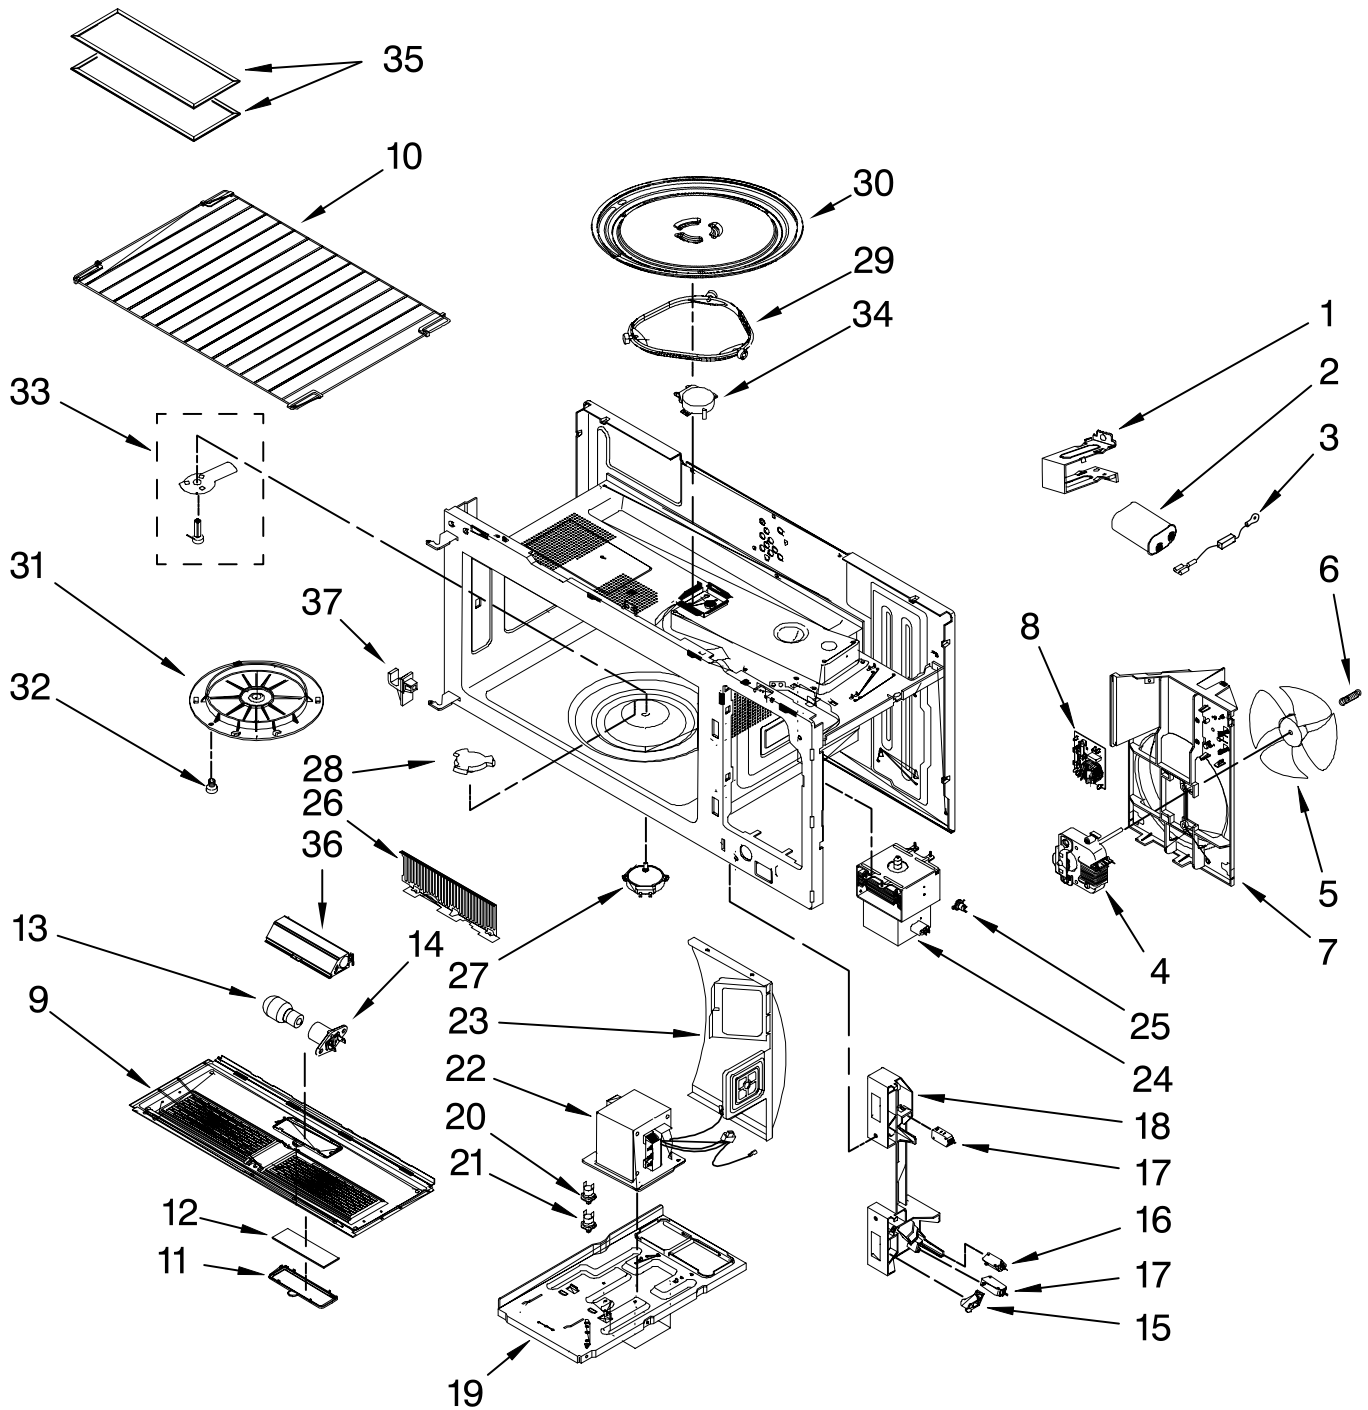

INTERIOR AND VENTILATION PARTS

For Models: MMV4203DW00, MMV4203DB00, MMV4203DS00, MMV4203DQ00
(White)   (Black)   (Stainless)   (Bisque)

FOR ORDERING INFORMATION REFER TO PARTS PRICE LIST

INTERIOR AND VENTILATION PARTS

For Models: MMV4203DW00, MMV4203DB00, MMV4203DS00, MMV4203DQ00
(White) (Black) (Stainless) (Bisque)

Illus. No.	Part No.	DESCRIPTION
1	DE61-00115A	Bracket, Capacitor
2	2501-001016	Capacitor
3	DE91-70063D	Diode, H.V.
4	W10250841	Motor, Fan
5	DE31-90051A	Blade, Fan
6	W10260124	Spring, Blade
7	W10197780	Guide, Suction
8	DE96-00400B	Filter, Noise
9		Plate, Bottom
	W10192477	Black
	W10192097	White
10	W10258237	Rack, Cooking
11		Holder, Glass
	DE63-00137B	Black
	DE63-00137C	White
12	DE64-00911A	Glass, Lamp
13	4713-001013	Lamp
14	DE47-00006A	Holder, Lamp
15	DE66-90106B	Lever, Switch
16	3405-001033	Switch, Micro
17	3405-001034	Switch, Micro
18	DE66-00168A	Latch Board
19	W10187747	Plate, Base
20	DE47-20059A	SW-Thermo
21	DE47-20034A	Thermostat
22	W10250839	Transformer, H.V.
23	W10197689	Duct, Magnetron
24	W10126786	Magnetron
25	DE47-20007A	Thermostat
26	W10197680	Cover, Front
27	DE31-10172A	Motor, Turntable
28	DE67-00213A	Coupler
29	DE97-00637A	Guide, Tray
30	DE74-20002A	Tray, Cooking
31	DE71-60121A	Cover, Stirrer
32	DE66-20095B	Button, Lock
33	W10250840	Stirrer, Assembly
34	DE31-10173A	Motor, Drive
35	DE63-00196A	Filter, Air
36	DE61-00407A	Bracket, Lamp
37	DE61-00375A	Holder, Rack

FOR ORDERING INFORMATION REFER TO PARTS PRICE LIST