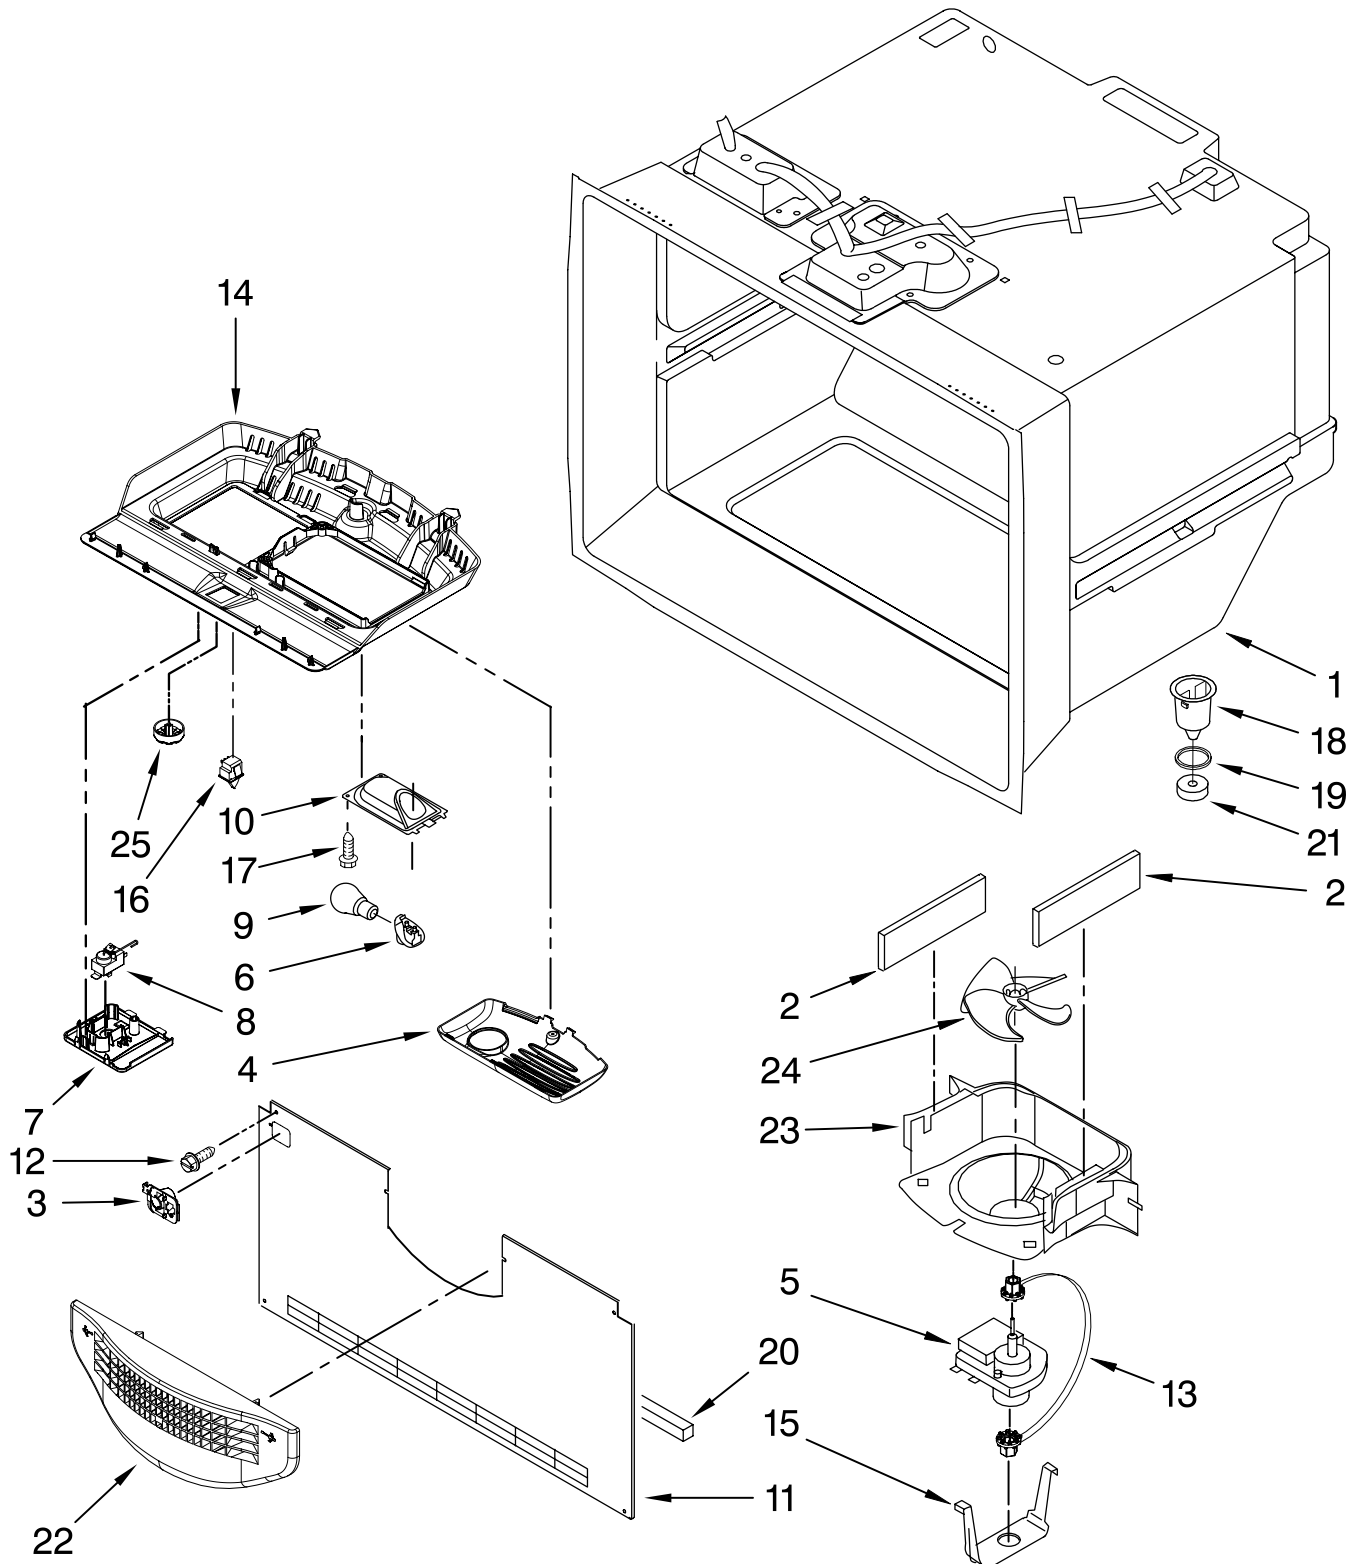

FREEZER LINER PARTS

For Model: MBB1952HEW14

(White)

The model(s) number shown may be different than what is printed on the model/serial tag of your product. The number(s) shown combine the model number and the first two digits of the serial number from the product tag.

FOR ORDERING INFORMATION REFER TO PARTS PRICE LIST