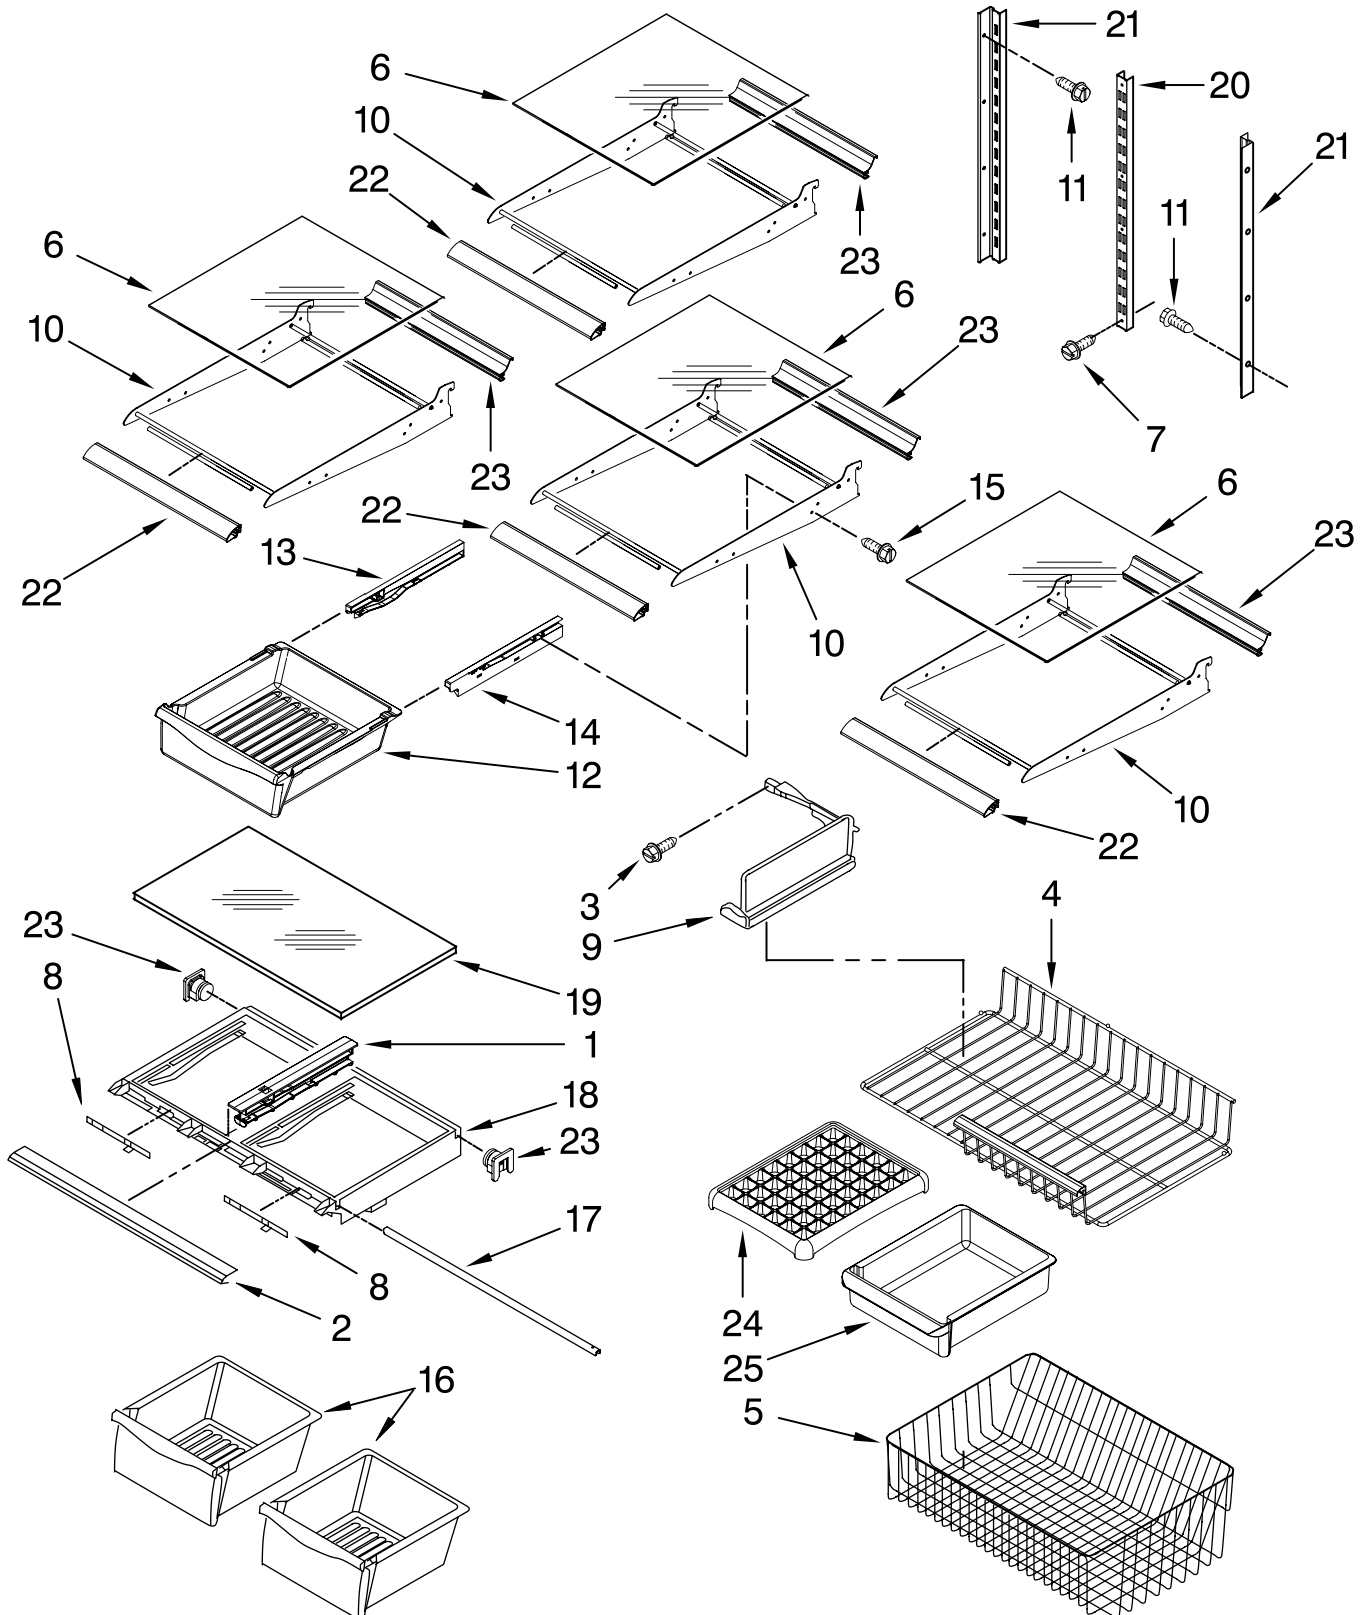

SHELF PARTS

For Model: MBB1952HEW14

(White)

The model(s) number shown may be different than what is printed on the model/serial tag of your product. The number(s) shown combine the model number and the first two digits of the serial number from the product tag.

FOR ORDERING INFORMATION REFER TO PARTS PRICE LIST