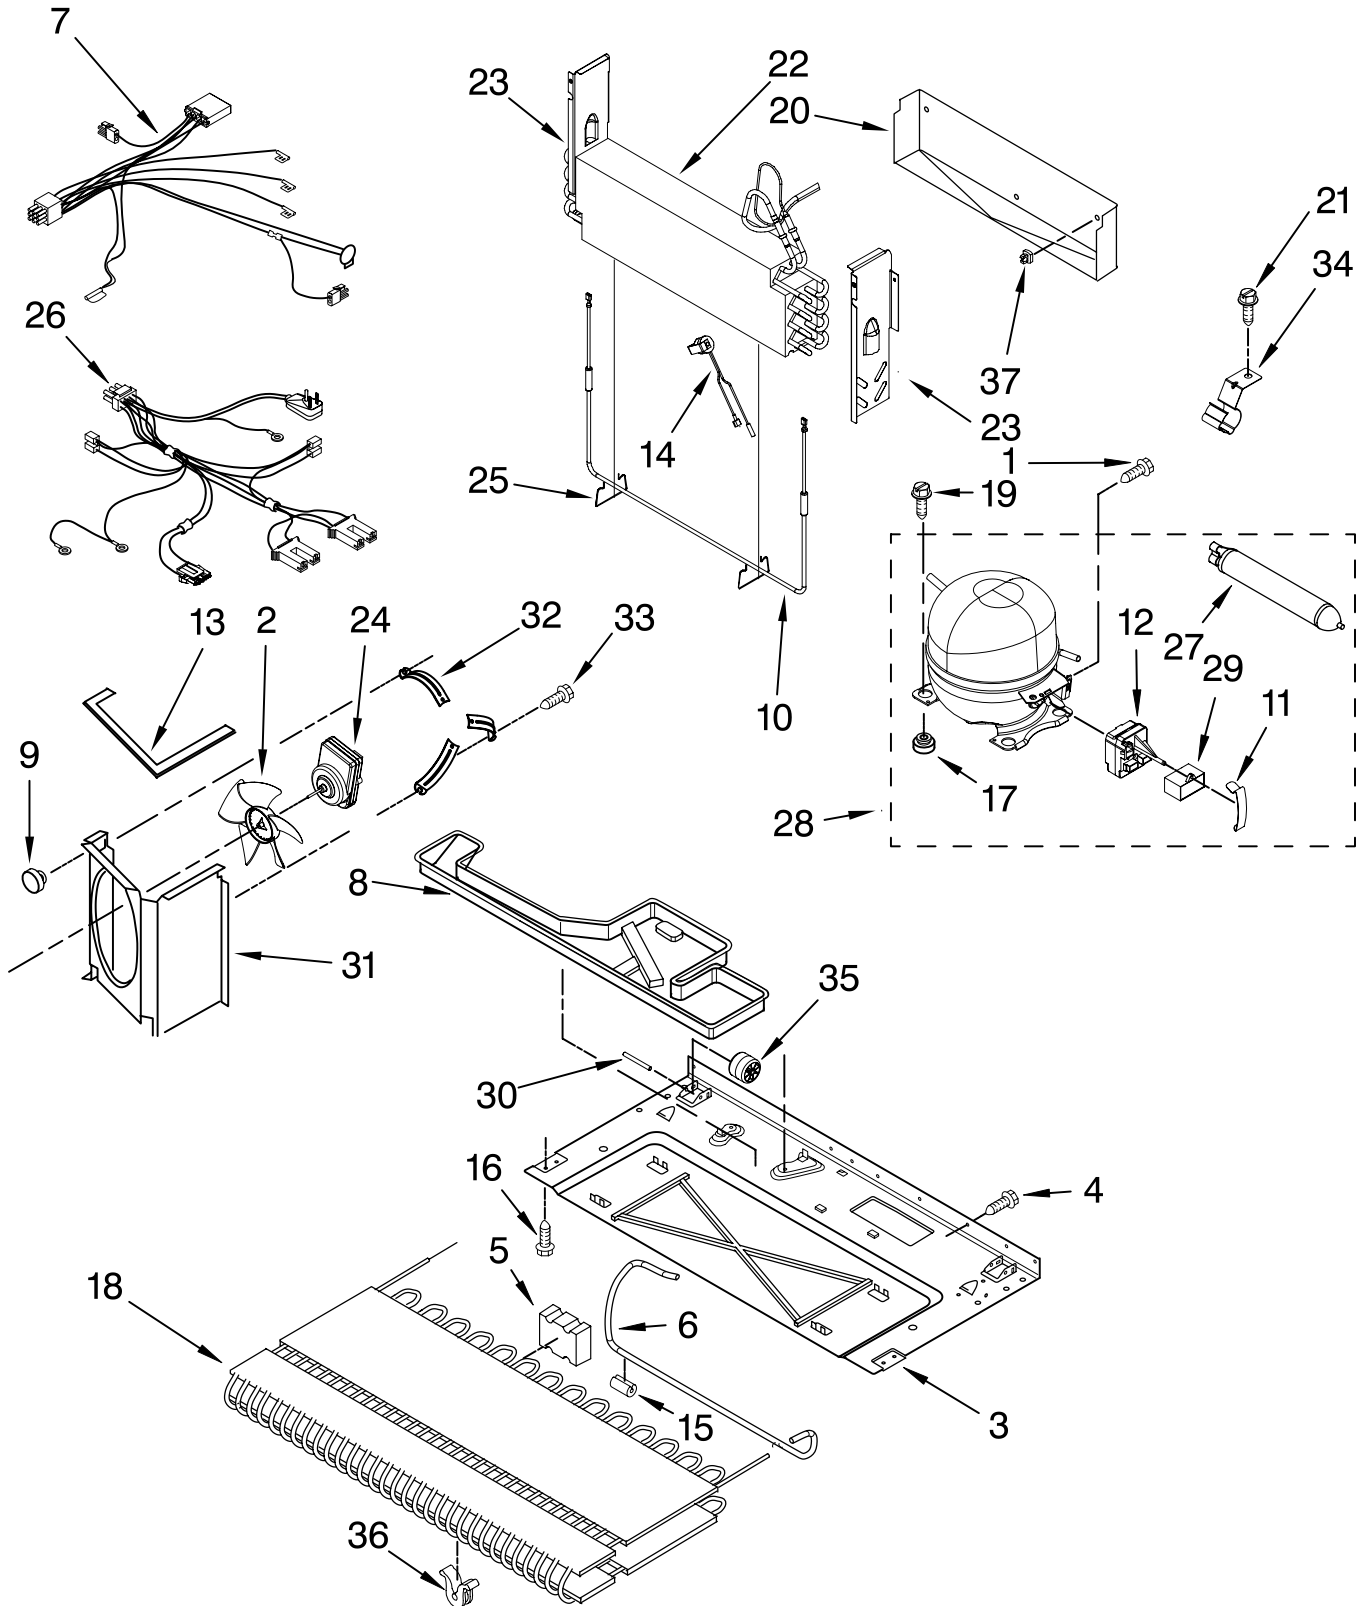

UNIT PARTS

For Model: MBB1952HEW14

(White)

The model(s) number shown may be different than what is printed on the model/serial tag of your product. The number(s) shown combine the model number and the first two digits of the serial number from the product tag.

FOR ORDERING INFORMATION REFER TO PARTS PRICE LIST