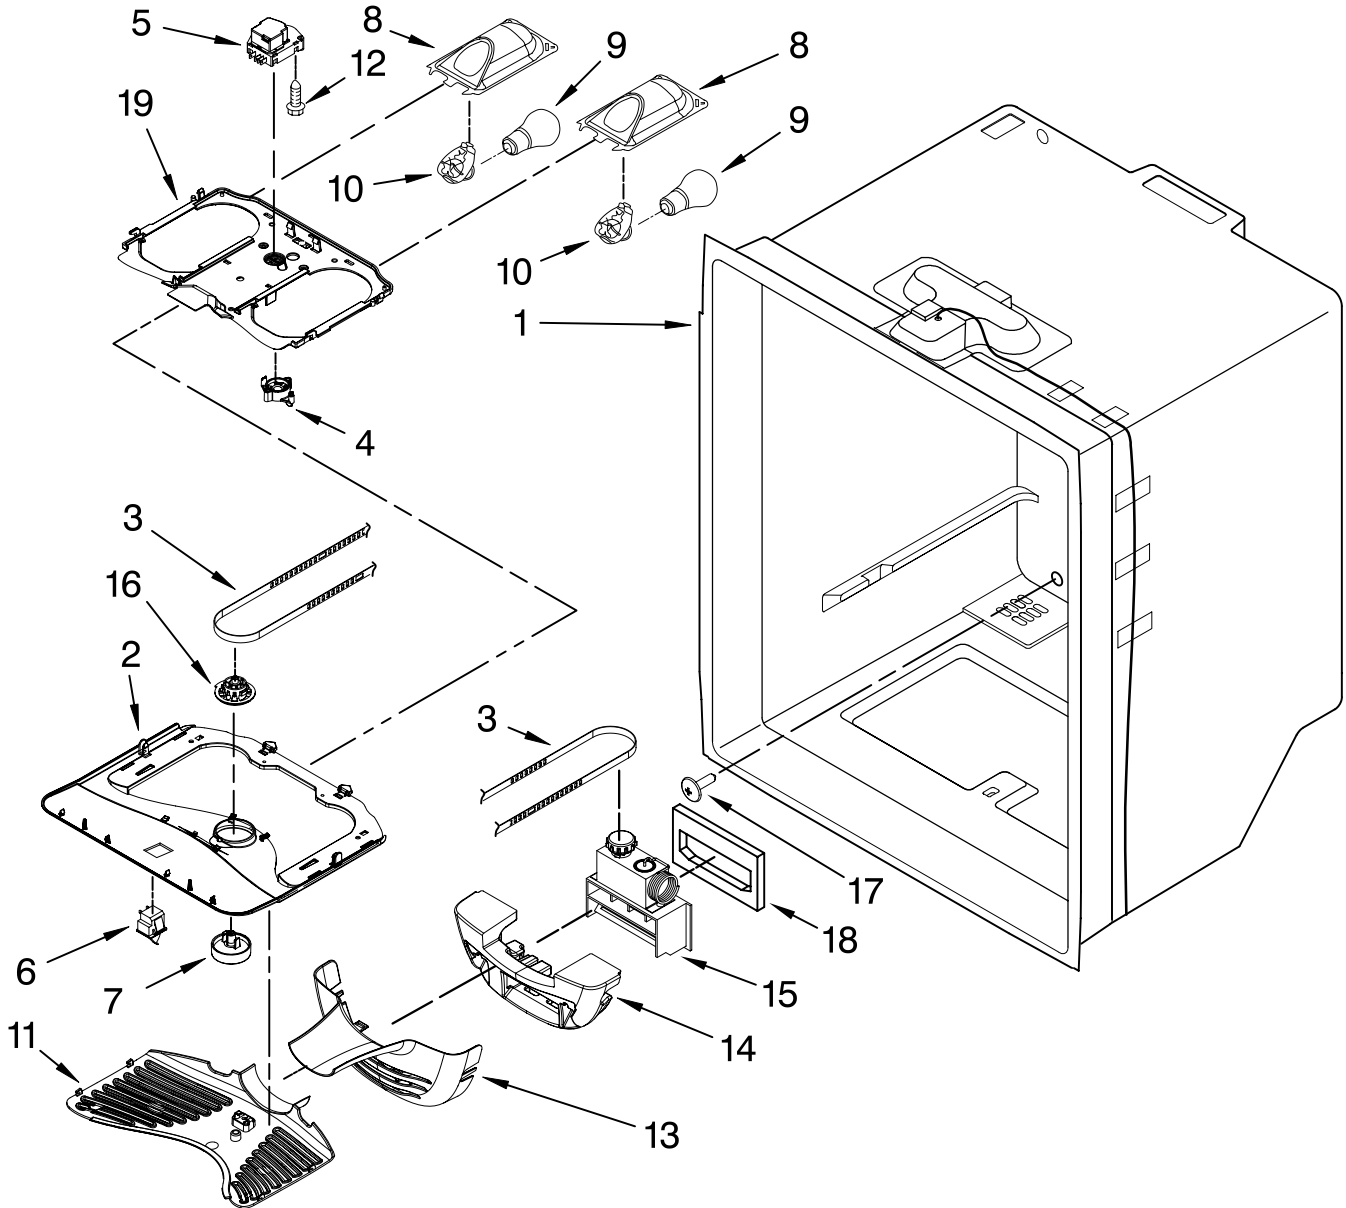

REFRIGERATOR LINER PARTS

For Model: MBB1952HEW14

(White)

The model(s) number shown may be different than what is printed on the model/serial tag of your product. The number(s) shown combine the model number and the first two digits of the serial number from the product tag.

FOR ORDERING INFORMATION REFER TO PARTS PRICE LIST