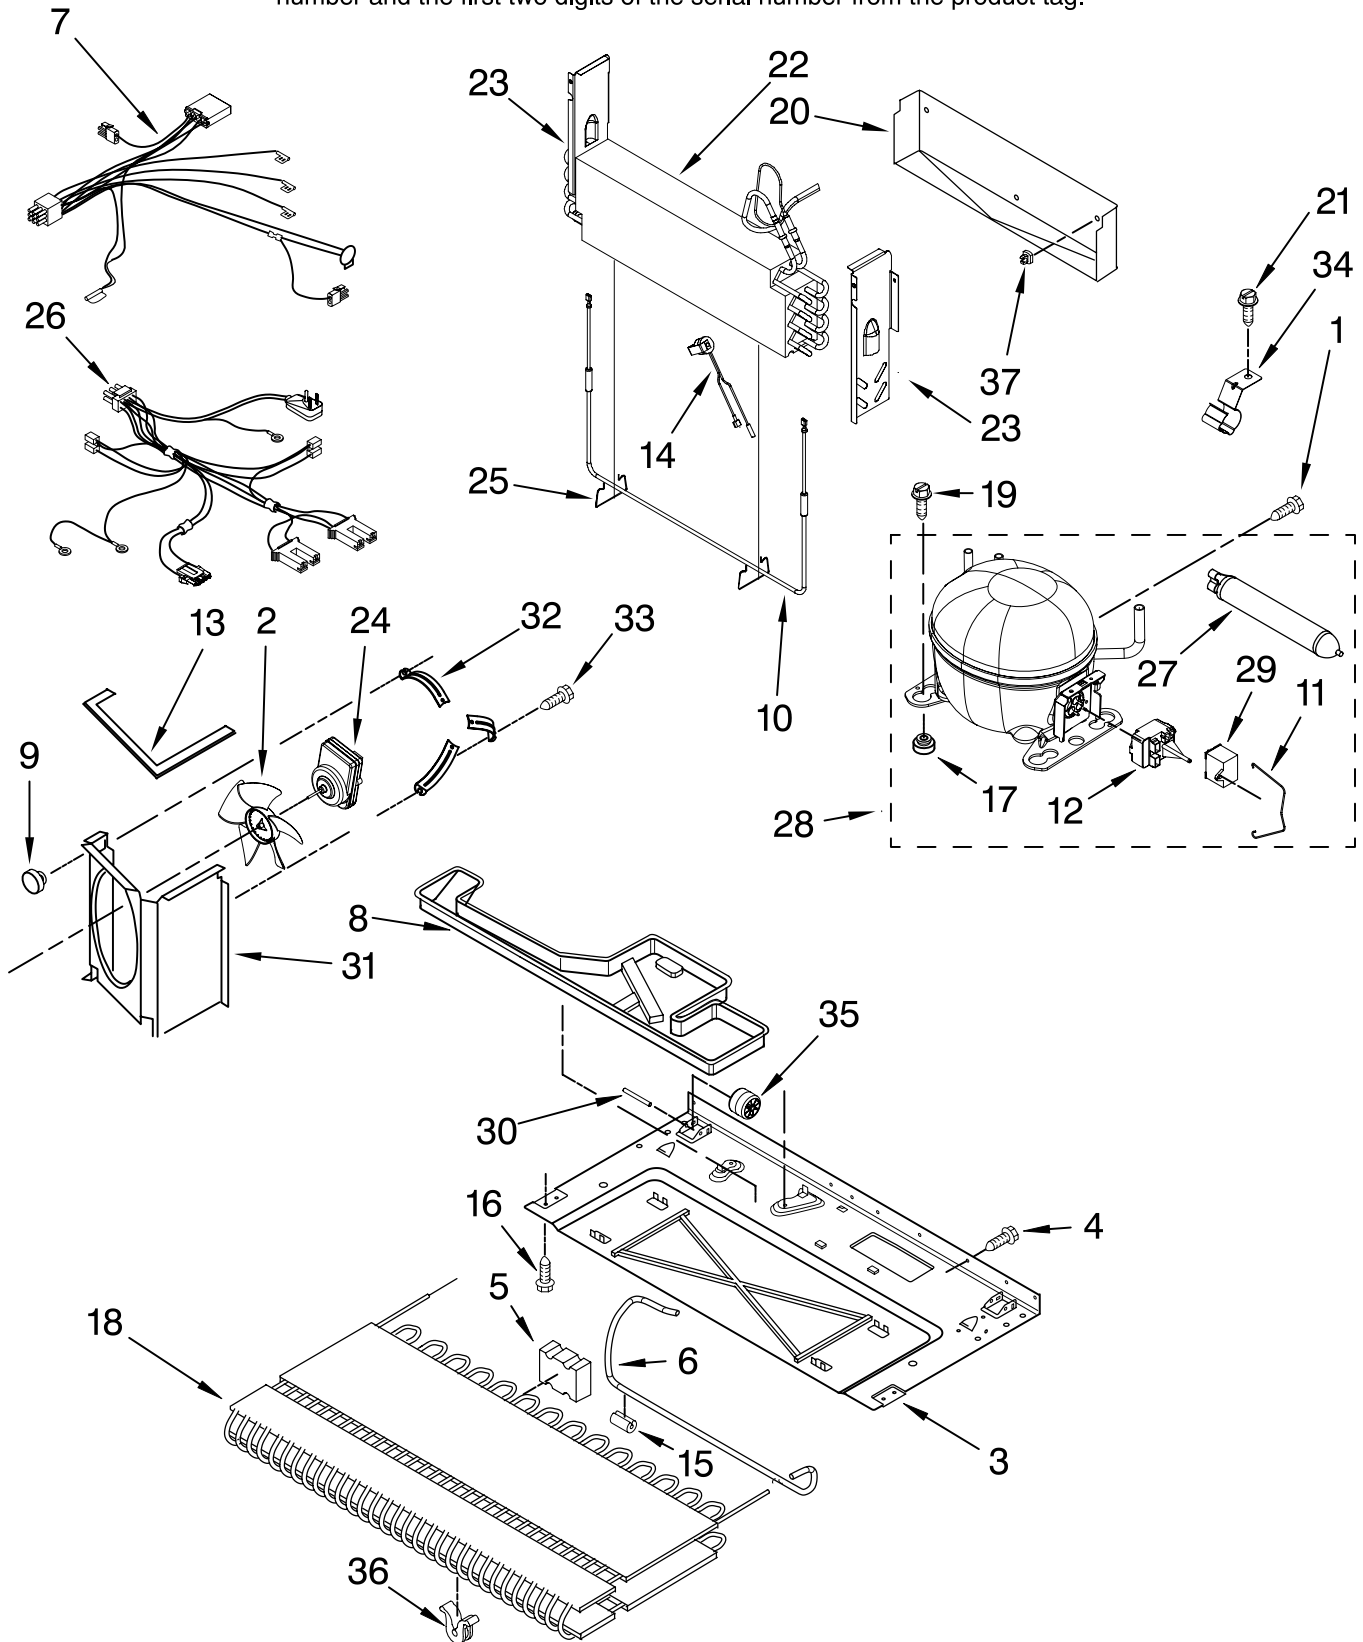

UNIT PARTS

For Models: MBF2254HEB14, MBF2254HEQ14, MBF2254HEW14

(Black)

(Bisque)

(White)

The model(s) number shown may be different than what is printed on the model/serial tag of your product. The number(s) shown combine the model number and the first two digits of the serial number from the product tag.

FOR ORDERING INFORMATION REFER TO PARTS PRICE LIST