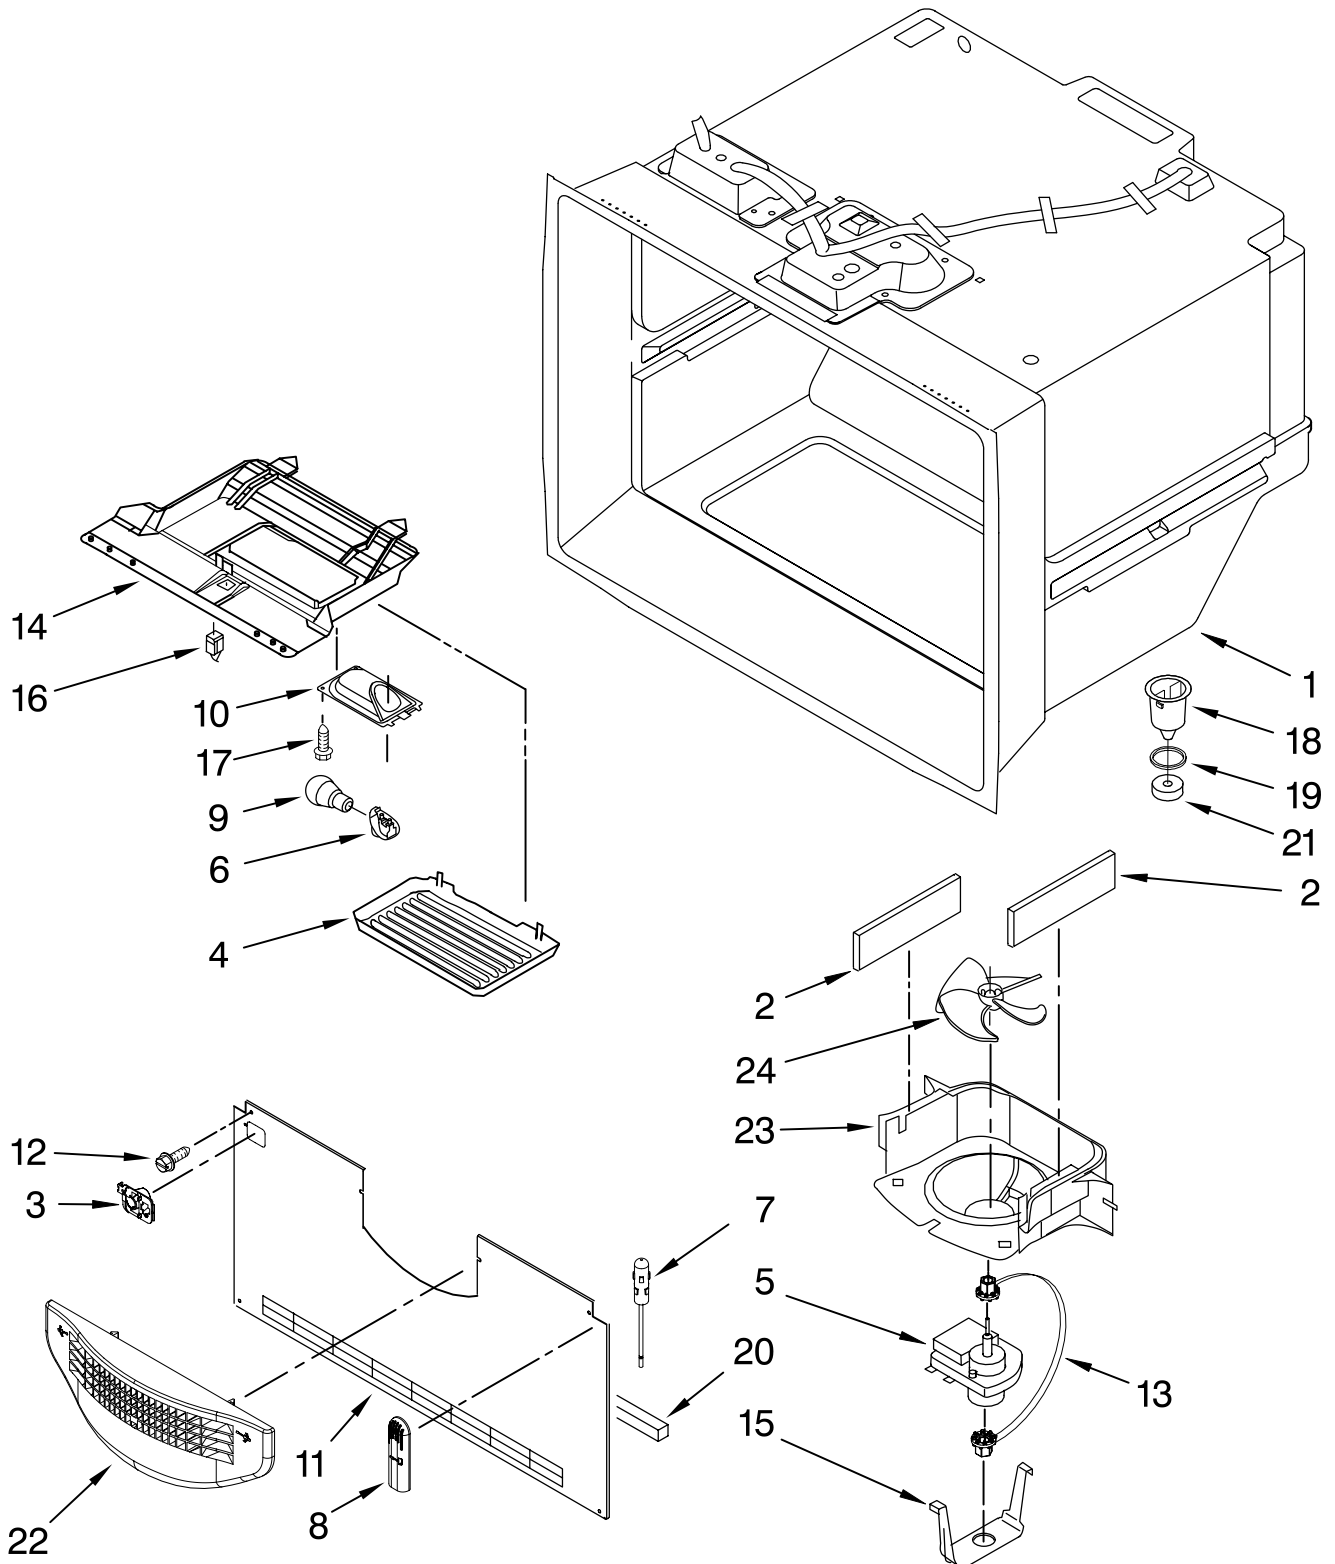

FREEZER LINER PARTS

For Models: MBF2254HEB14, MBF2254HEQ14, MBF2254HEW14

(Black)

(Bisque)

(White)

The model(s) number shown may be different than what is printed on the model/serial tag of your product. The number(s) shown combine the model number and the first two digits of the serial number from the product tag.

FOR ORDERING INFORMATION REFER TO PARTS PRICE LIST