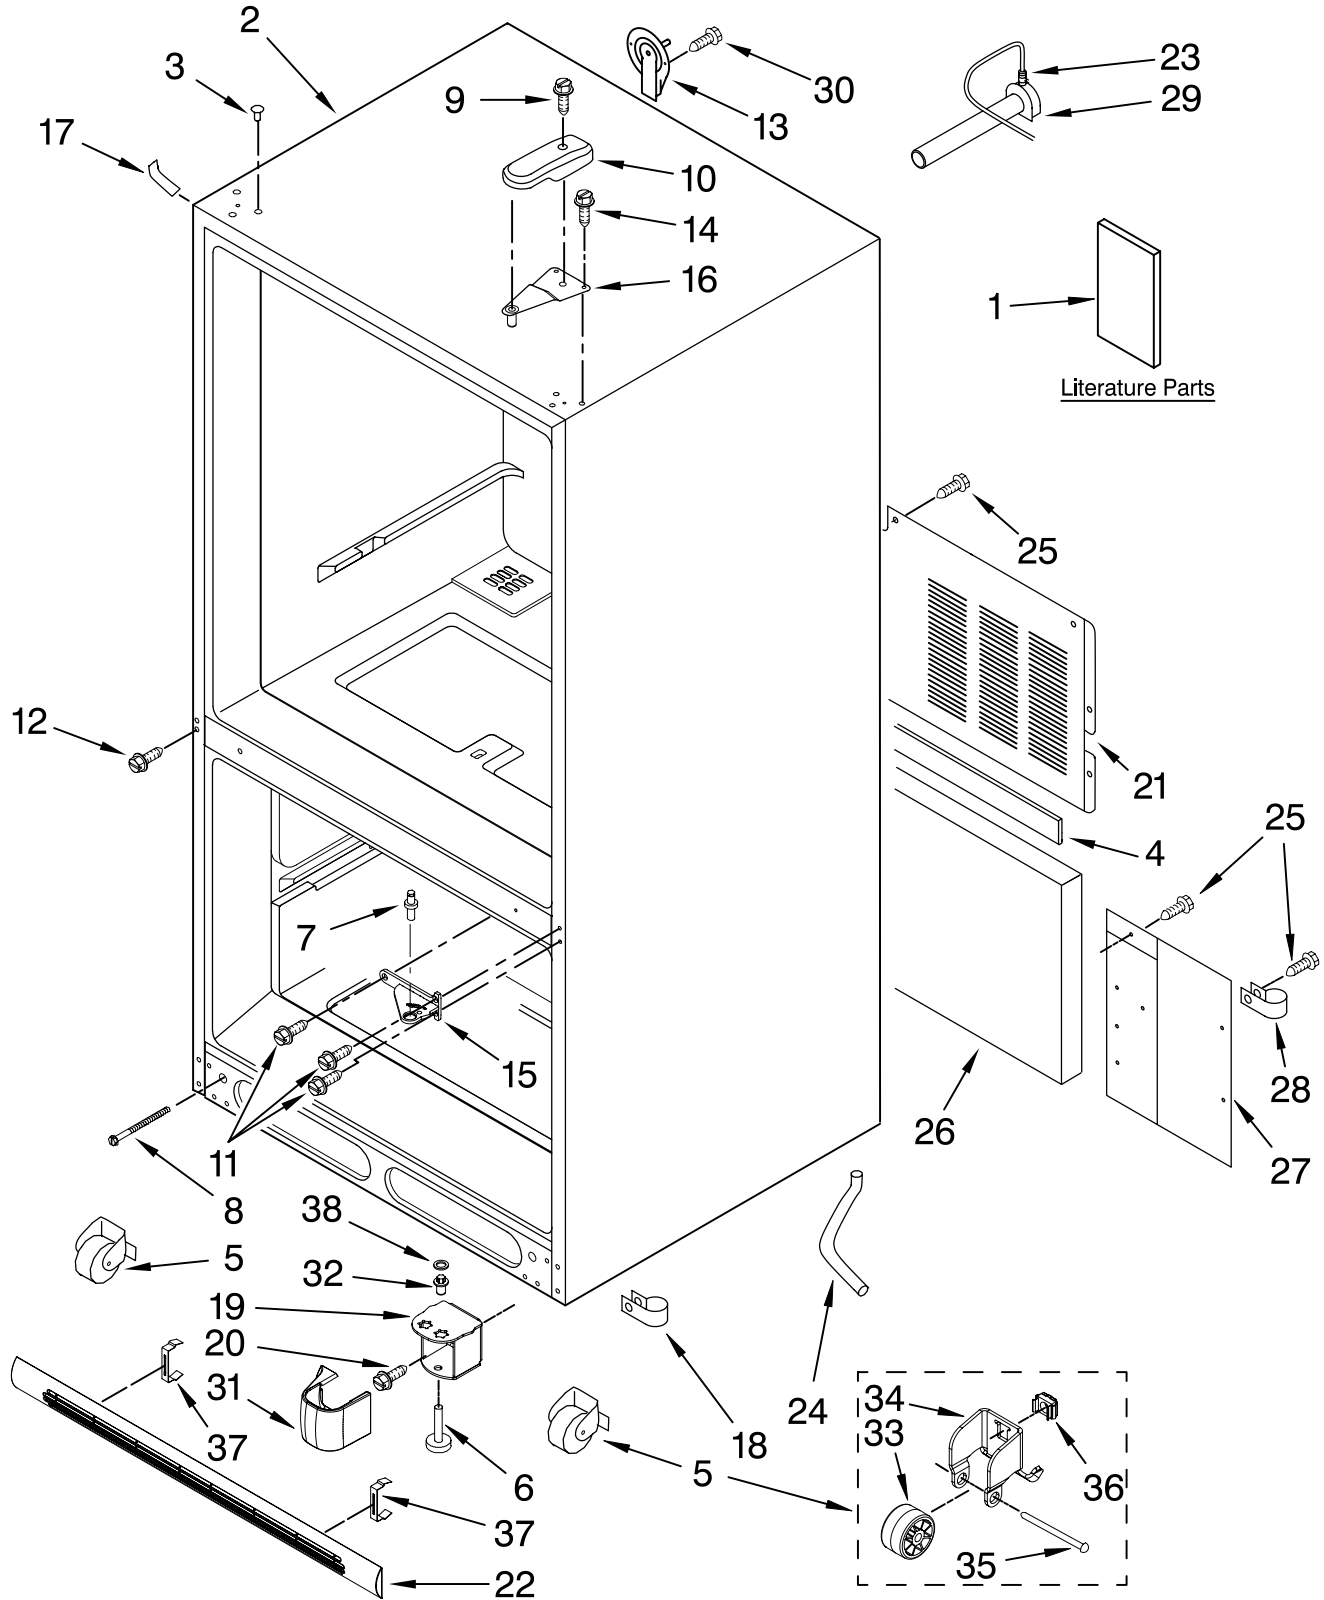

CABINET PARTS

REFRIGERATOR

For Models: MBF2254HEB14, MBF2254HEQ14, MBF2254HEW14

(Black)

(Bisque)

(White)

The model(s) number shown may be different than what is printed on the model/serial tag of your product. The number(s) shown combine the model number and the first two digits of the serial number from the product tag.

FOR ORDERING INFORMATION REFER TO PARTS PRICE LIST