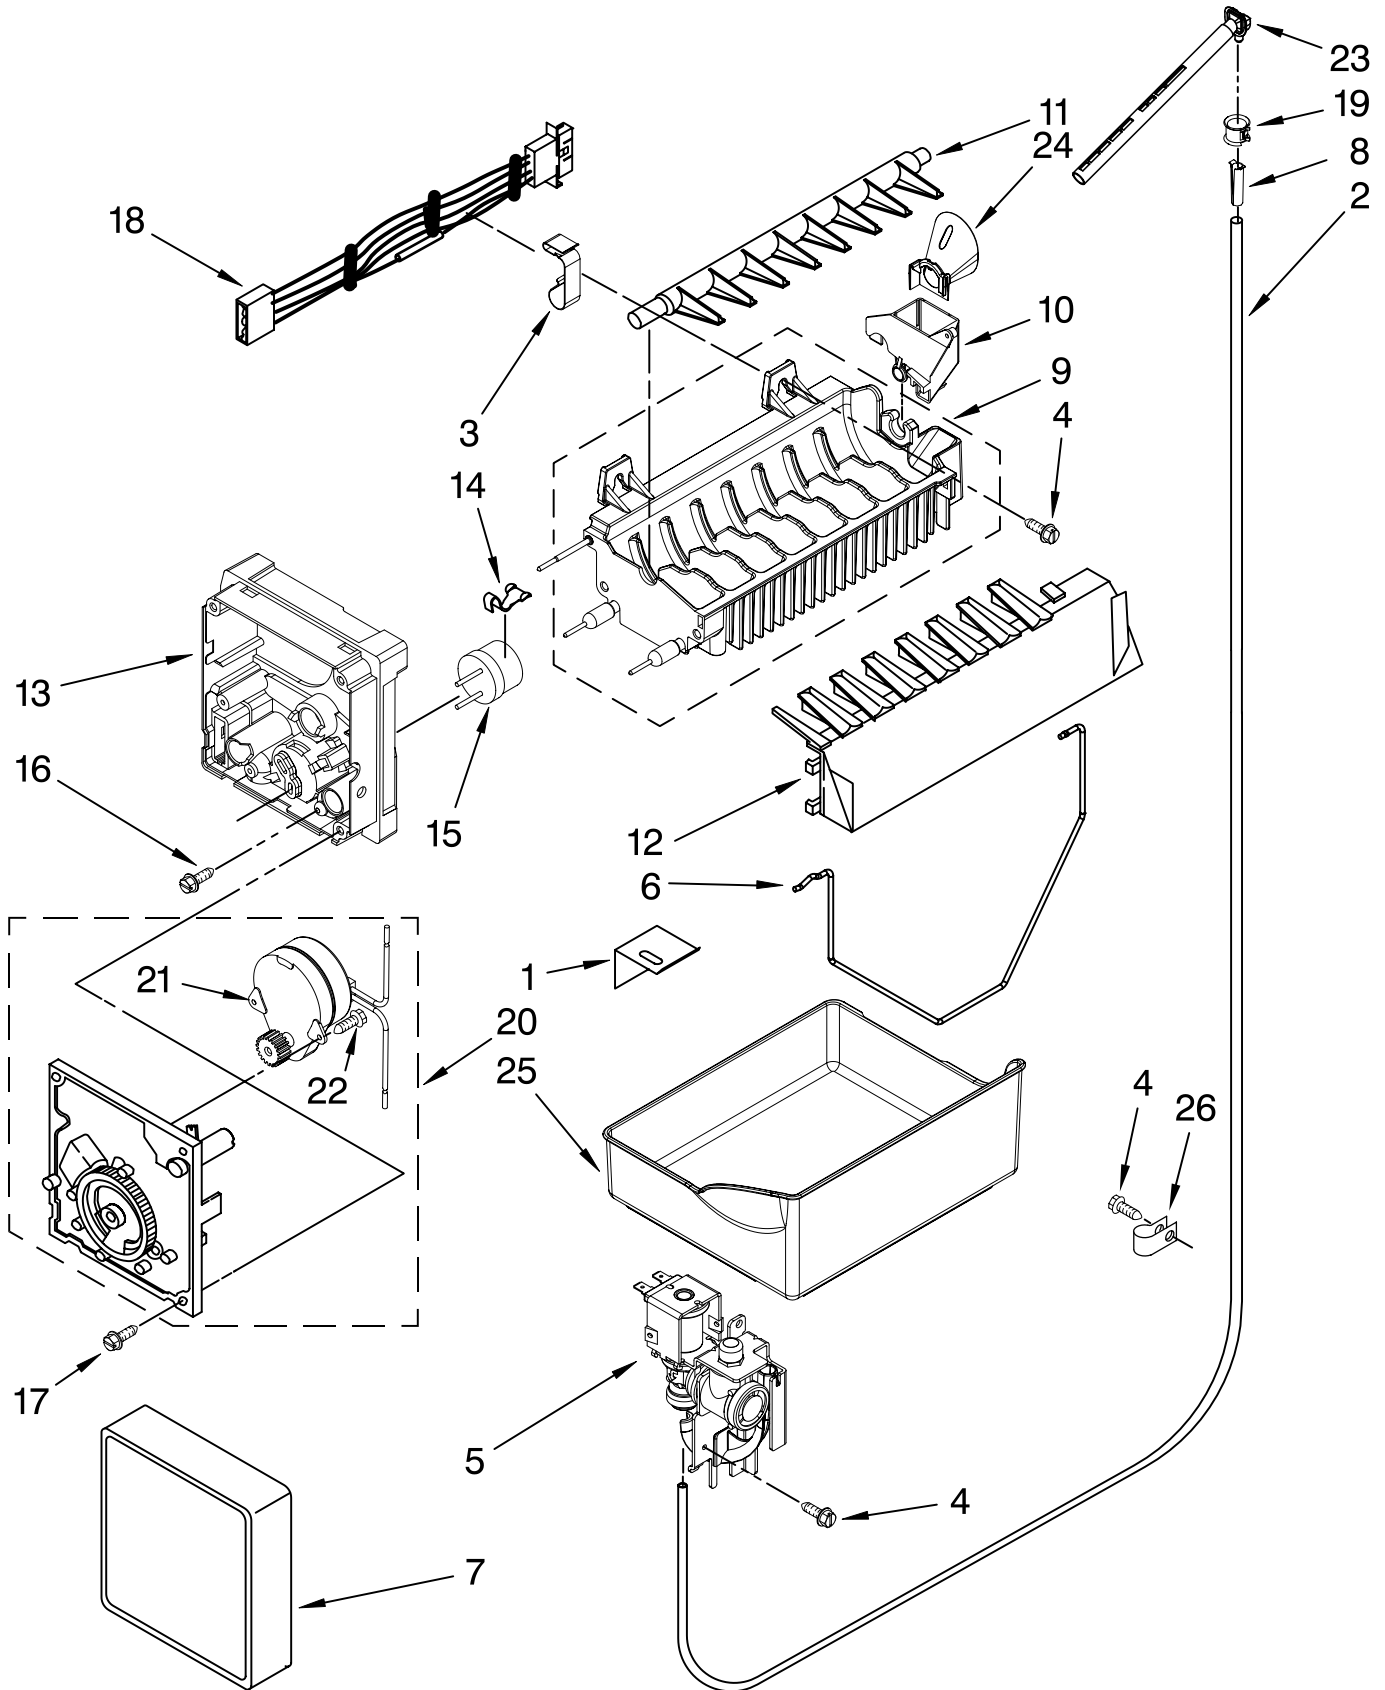

ICEMAKER PARTS

For Models: MBL1956KES5, MBR1956KES5
(Stainless-LH) (Stainless-RH)

FOR ORDERING INFORMATION REFER TO PARTS PRICE LIST

ICEMAKER PARTS

For Models: MBL1956KES5, MBR1956KES5
(Stainless-LH) (Stainless-RH)

Illus. No.	Part No.	DESCRIPTION
1	2256086	Bracket, Ice Maker
2	B5705333SP	Tube, Plastic
3	10526702	Clamp
4	489276	Screw
5	W10219716	Valve-Inlet
6	W10202524	Arm-Shut Off
7	12582501	Cover, Front
8	A3223101SP	Insert, Tube
9	W10122527	Mold & Heater Assembly (Also Order 542638)
10	628515	Cup Water fill
11	627843	Ejector
12	2182124	Ice Stripper
13	2194712	Support
14	2315522	Retainer
15	628397	Thermostat Order 542369 Cement Alumilastic)
16	8533917	Screw
17	489464	Screw
18	D7813011	Harness, Ice Maker
19	M0114003SP	Clip, Speed
20	W10223929	Module Assembly (Includes Items 21 & 22)
21		Motor (Not Available, Order #20)
22	489136	Screw
23	10463203SP	Elbow, Fill Tube
24	12918001	Funnel, Fill Tube
25	12695001V	Pan, Ice
26	M0108107	Clamp-Tube
100	W10190978	Complete Ice Maker

FOR ORDERING INFORMATION REFER TO PARTS PRICE LIST