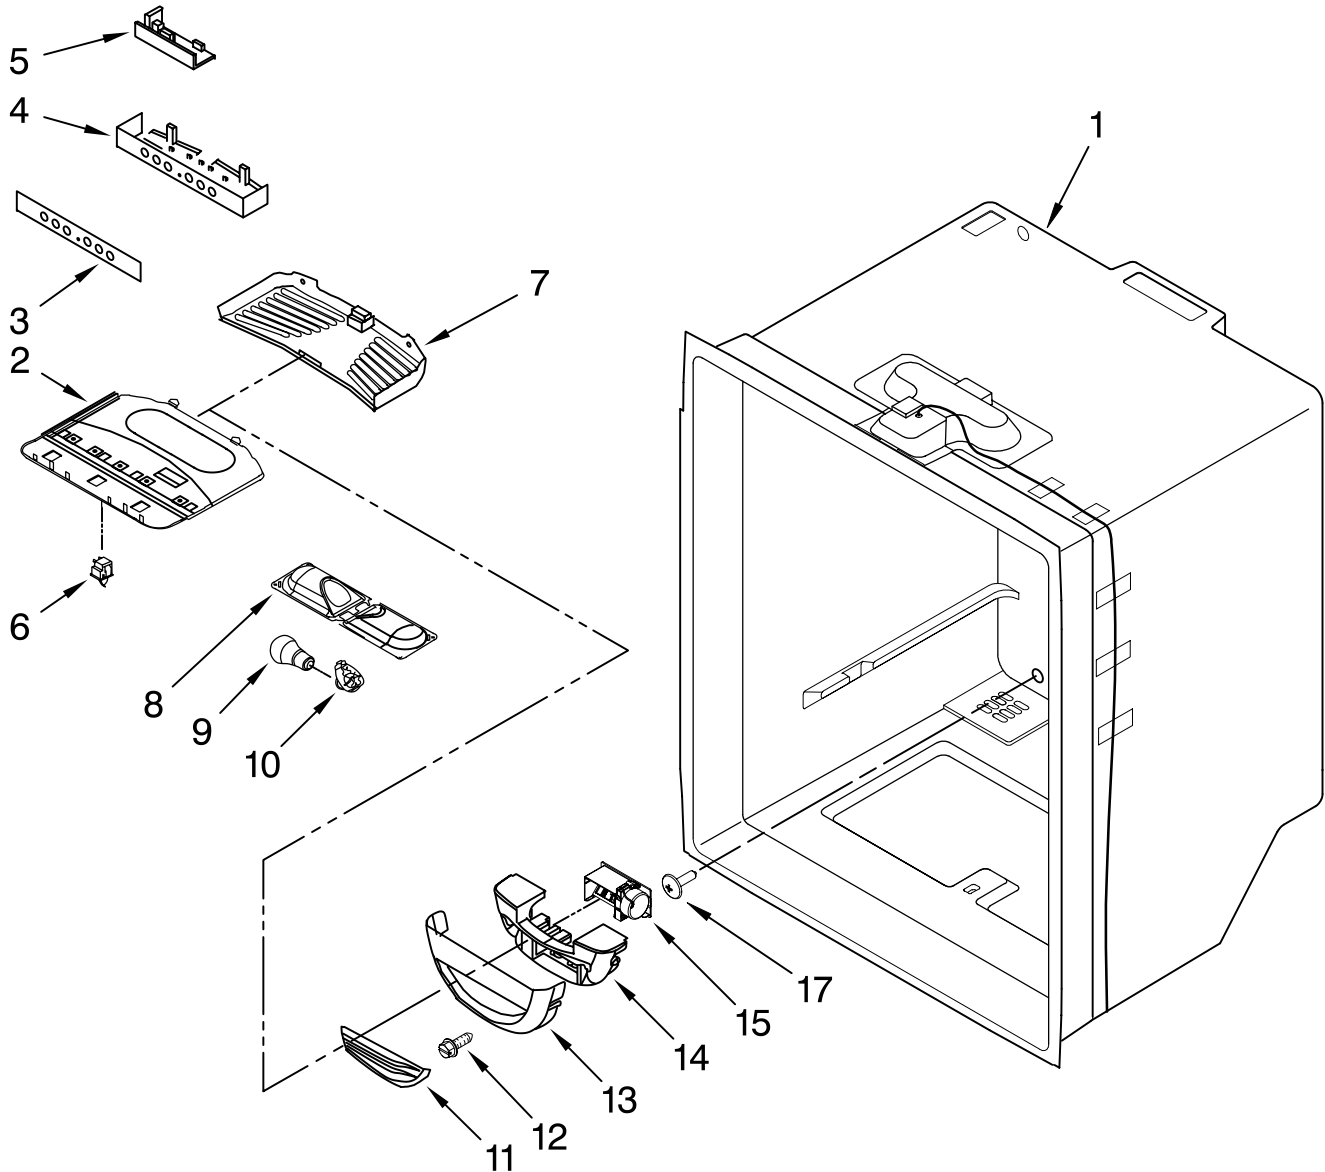

REFRIGERATOR LINER PARTS

For Models: MBL1956KES5, MBR1956KES5
(Stainless-LH) (Stainless-RH)

Illus. No.	Part No.	DESCRIPTION
1		Liner (Not A Serviceable Part)
2	12806301	Bracket, Control and Lights
3	12816502	Overlay
4	12806406	Housing, Electronic Control
5	12868513	Board, Control
6	C3680310V	Switch, Light

Illus. No.	Part No.	DESCRIPTION
7	12806501	Cover, Light
8	12806601V	Housing, Light
9	W10194422V	Bulb, Light (2)
10	12570701V	Socket, Light (2)
11	12806801	Insert, Damper Cover
12	12990604	Screw (2)
13	12806701	Cover, Damper
14	13012402	Insulation

Illus. No.	Part No.	DESCRIPTION
15	W10196393	Control, Damper
17	M0310343	Plug Button

Following Parts Not Illustrated

12868701	Harness, Controls (Refrigerator) (Includes Thermistor)

FOR ORDERING INFORMATION REFER TO PARTS PRICE LIST