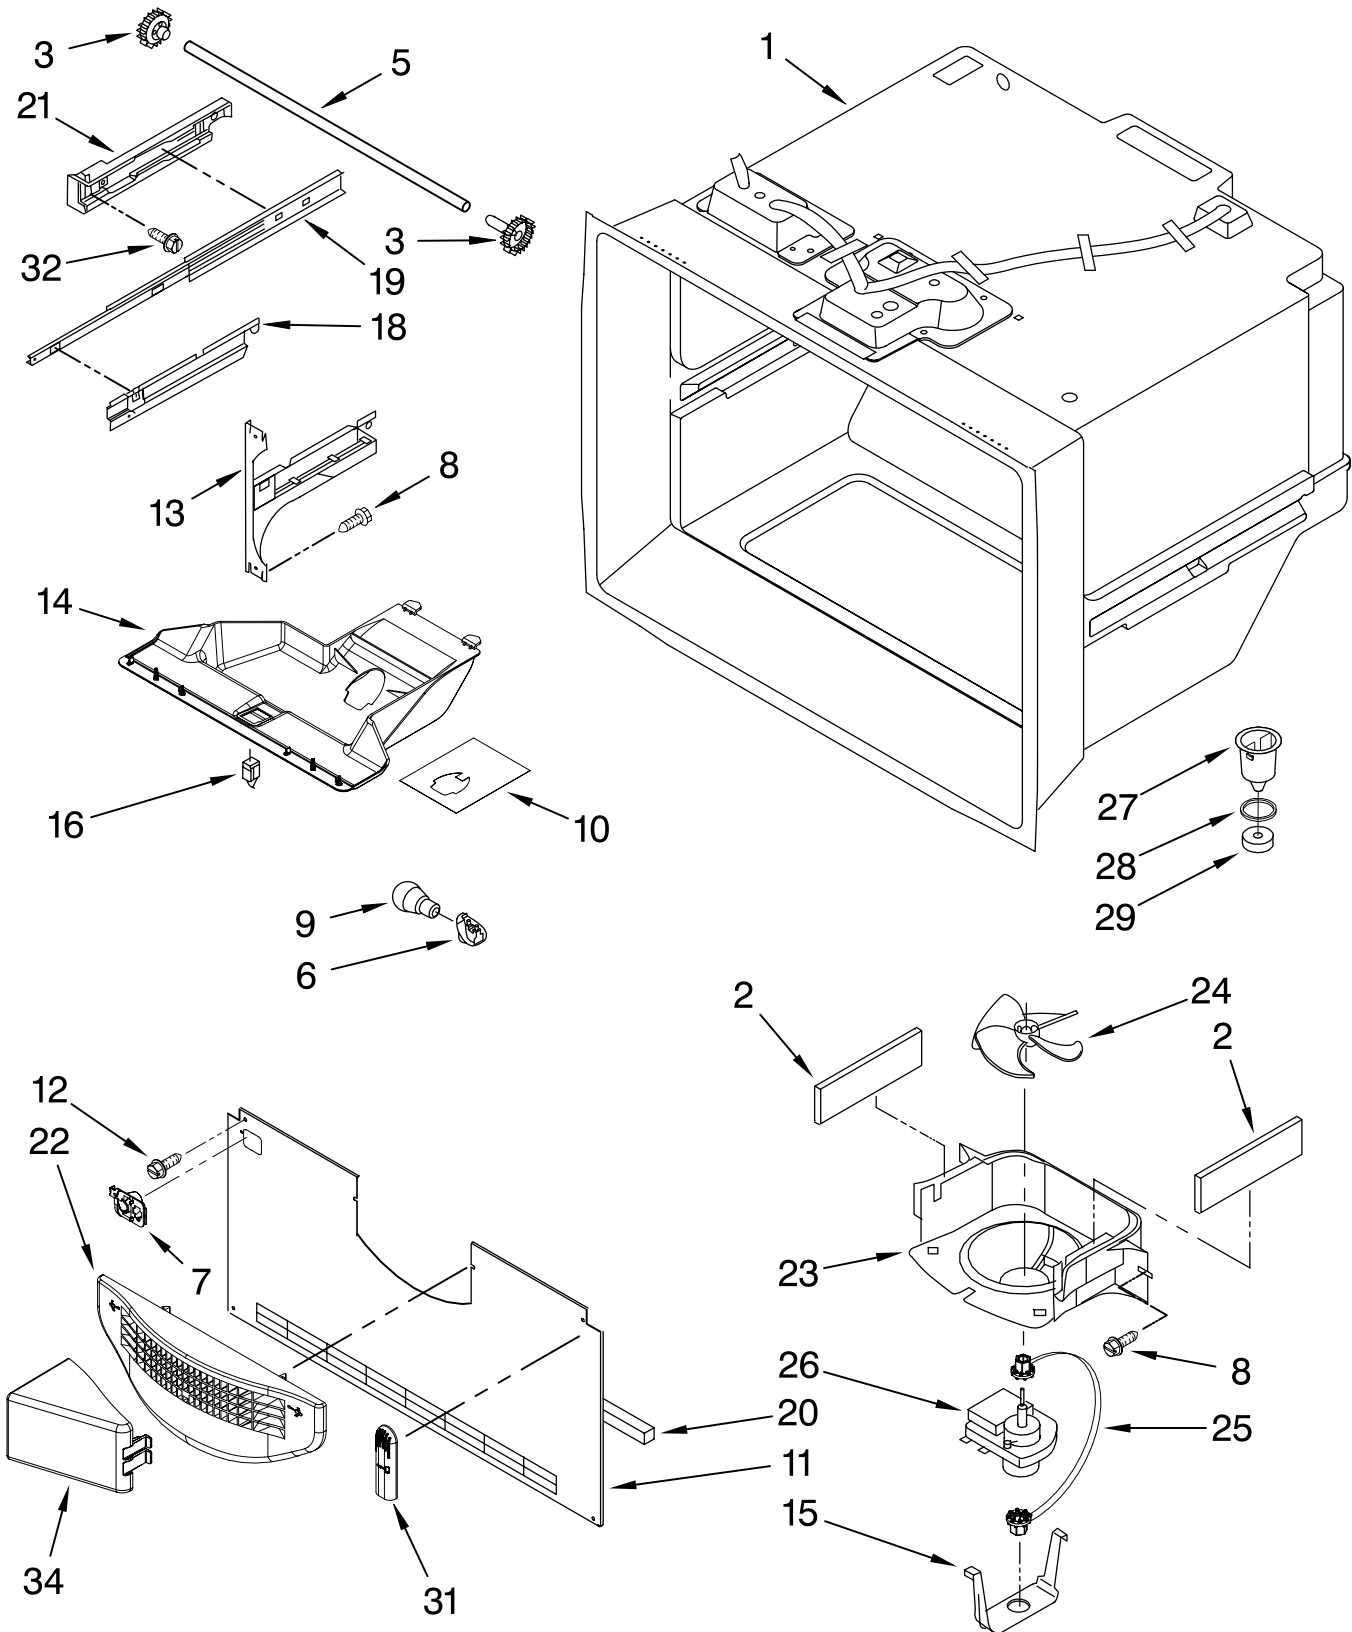

FREEZER LINER PARTS

For Models: MBL1956KES5, MBR1956KES5
(Stainless-LH) (Stainless-RH)

FOR ORDERING INFORMATION REFER TO PARTS PRICE LIST

FREEZER LINER PARTS

For Models: MBL1956KES5, MBR1956KES5
(Stainless-LH) (Stainless-RH)

Illus. No.	Part No.	DESCRIPTION
1		Liner (Not A Serviceable Part)
2	A3189392	Gasket, Foam (2)
3	12002497	Gear (2) (Includes RH & LH)
5	12812901WD	Shaft
6	12570701V	Socket, Light
7	12932103	Guide-Fill Tube
8	12990521	Screw (8)
9	W10194422V	Bulb, Light
10	W10277466	Housing, Frz. Light
11	12226110	Cover, Evaporator
12	12990101	Screw (7)
13		Bracket, Door
	W10122147	Left
	W10122148	Right
14	W10277025	Housing, Lighting
15	13058002	Clip, Evap. Motor
16	12466105	Switch, Light
18		Cradle, Basket
	W10280608	Left
	W10280613	Right
19	W10120018	Slide, Drawer (2)
20	A3189397	Gasket, Bottom
21		Adapter, Slide
	W10284680	Left
	W10284681	Right
22	13024803	Cover, Fan Shroud
23	13057901	Shroud, Evap.Fan
24	2169142	Fan, Evaporator
25	W10121318	Grommet (2)
26	W10128551	Motor, Evaporator
27	D7753903	Funnel, Drain (Incl. # 28 & 29)
28	M0500703	Seal
29	B8381501	Gasket
31	12815301	Cover, Thermistor
32	12990501	Screw (6)
34	W10157765	Diverter, Air

FOR ORDERING INFORMATION REFER TO PARTS PRICE LIST