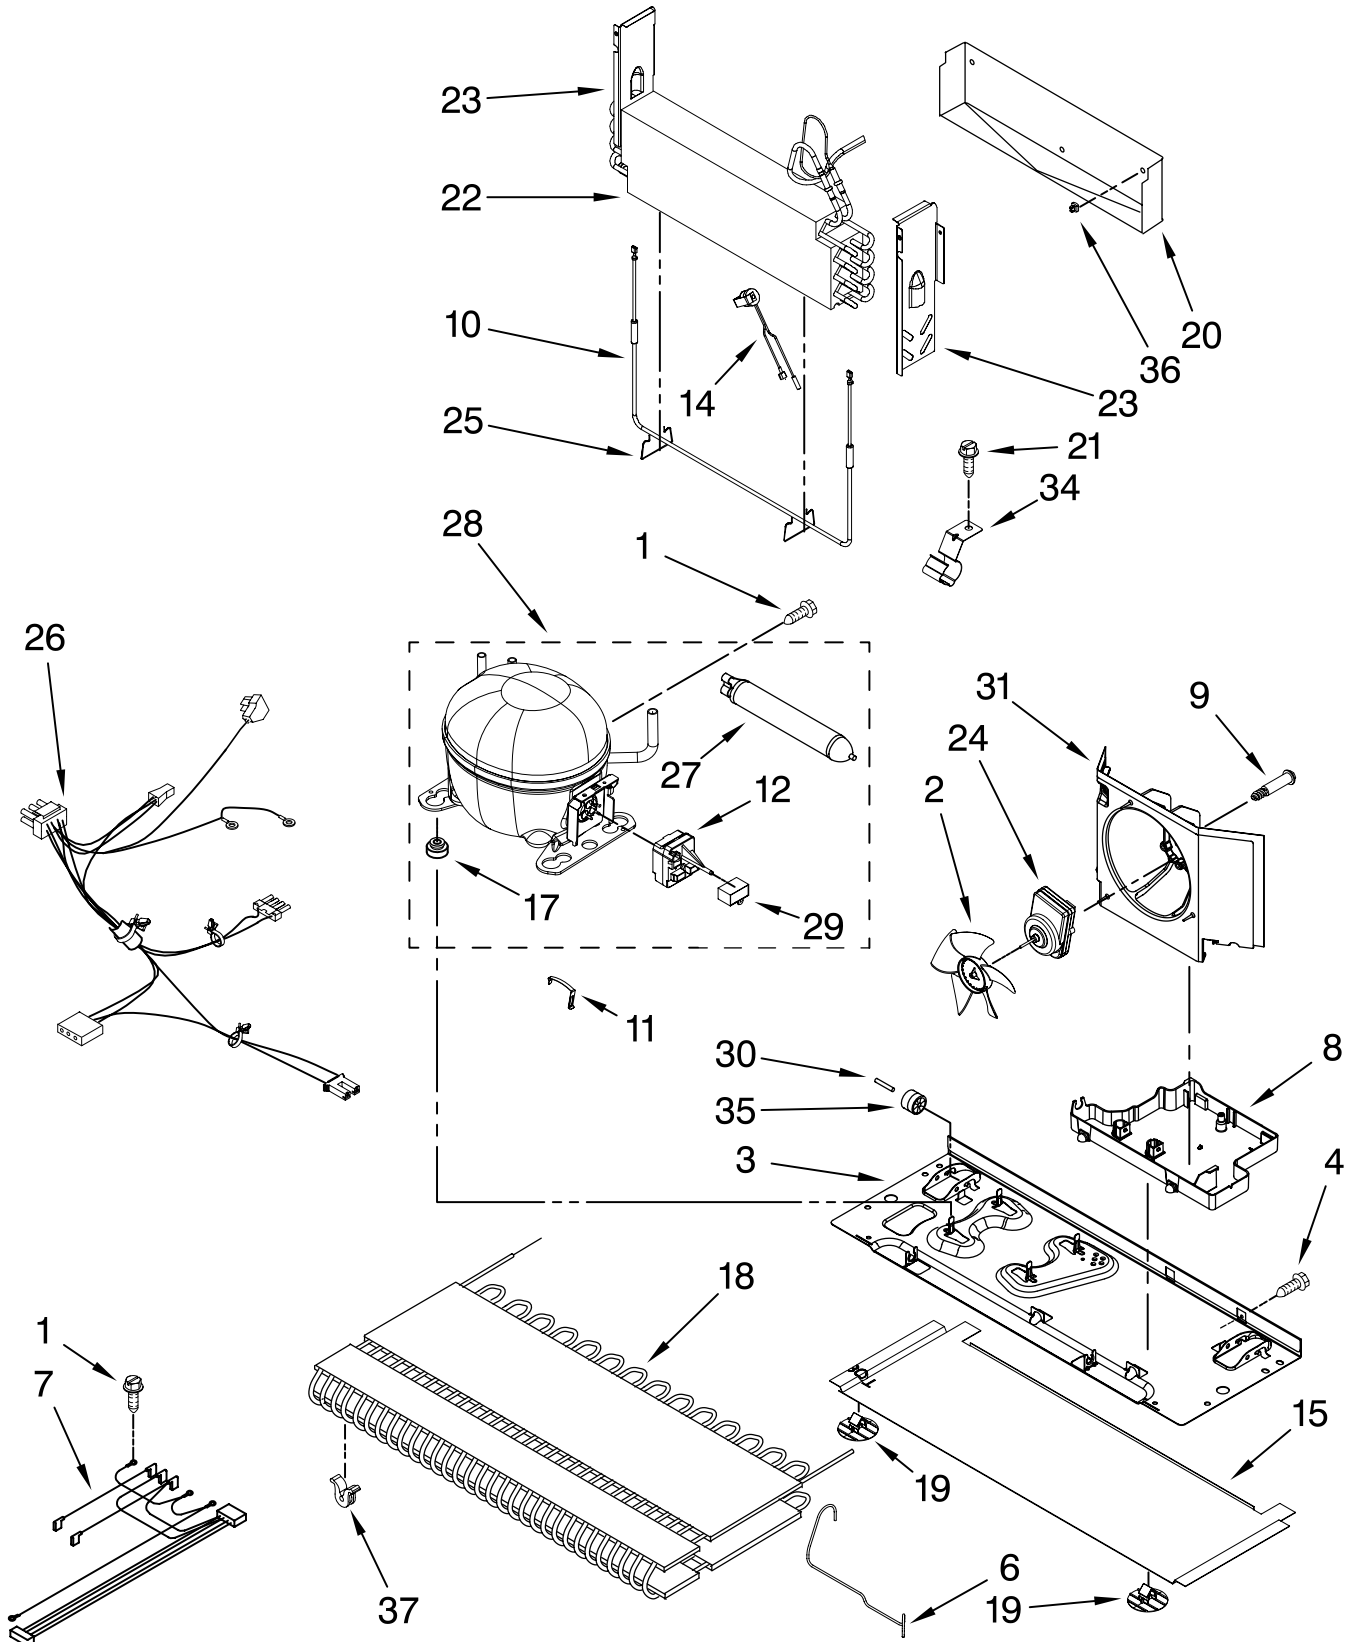

UNIT PARTS

For Models: MBL1956KES5, MBR1956KES5
(Stainless-LH) (Stainless-RH)

FOR ORDERING INFORMATION REFER TO PARTS PRICE LIST

UNIT PARTS

For Models: MBL1956KES5, MBR1956KES5
(Stainless-LH) (Stainless-RH)

Illus. No.	Part No.	DESCRIPTION	Illus. No.	Part No.	DESCRIPTION	Illus. No.	Part No.	DESCRIPTION
1	12992301	Screw	19	W10206339	Fastener, Basepan Extension	Following Parts Not Illustrated and Optional Parts Not Included <table style="margin-left: auto; margin-right: auto;"> <tr> <td>978025</td> <td>Valve, Access (1/4")</td> </tr> <tr> <td>978026</td> <td>Valve, Access (5/16")</td> </tr> <tr> <td>978027</td> <td>Valve, Access (3/8")</td> </tr> <tr> <td>978028</td> <td>Valve, Access (1/2")</td> </tr> <tr> <td>978029</td> <td>Valve, Access (5/8")</td> </tr> <tr> <td>978030</td> <td>Valve, Access (3/4")</td> </tr> <tr> <td>876764</td> <td>Valve, Access (3/16")</td> </tr> </table> REFRIGERANT CHARGE 5.25 Ozs. (R-134A)		
2	12825803	Blade, Fan	20	12225401WD	Tray, Drip			
3	W10210982	Basepan	21	12990701	Screw			
4	12990511	Screw	22	12726401	Evaporator Dam			
6	W10217744	Tube, Discharge	23	12225702	Right Side			
7	W10280423	Harness, Evap Heater		12225602	Left Side			
8	W10296784	Pan, Drain	24	12825101	Motor, Fan			
9	W10216919	Screw, Shoulder	25	10428101	Clip, Heater			
10	12729127	Evaporator Heater	26	W10234024	Harness, Unit			
11	W10216075	Strap, Bale	27	W10143759	Drier			
12		Start Protect, Combo	28	W10130129	Compressor Kit (Contains Items 12, 17, 27, & 29)			
	2320150	Production	29	2264017	Capacitor			
	W10136414	Service	30	12477202	Axle, Roller			
14	12639324SP	Thermostat, Defrost	31	W10189184	Shroud			
15	W10206336	Extension, Basepan	34	10547003	Clip, Drier			
17	10835903SP	Grommet (4)	35	12477102	Roller (2)			
18	W10135028	Condenser	36	10623002	Clip, Evap (2)			
			37	W10137529	Grommet (4)			

FOR ORDERING INFORMATION REFER TO PARTS PRICE LIST