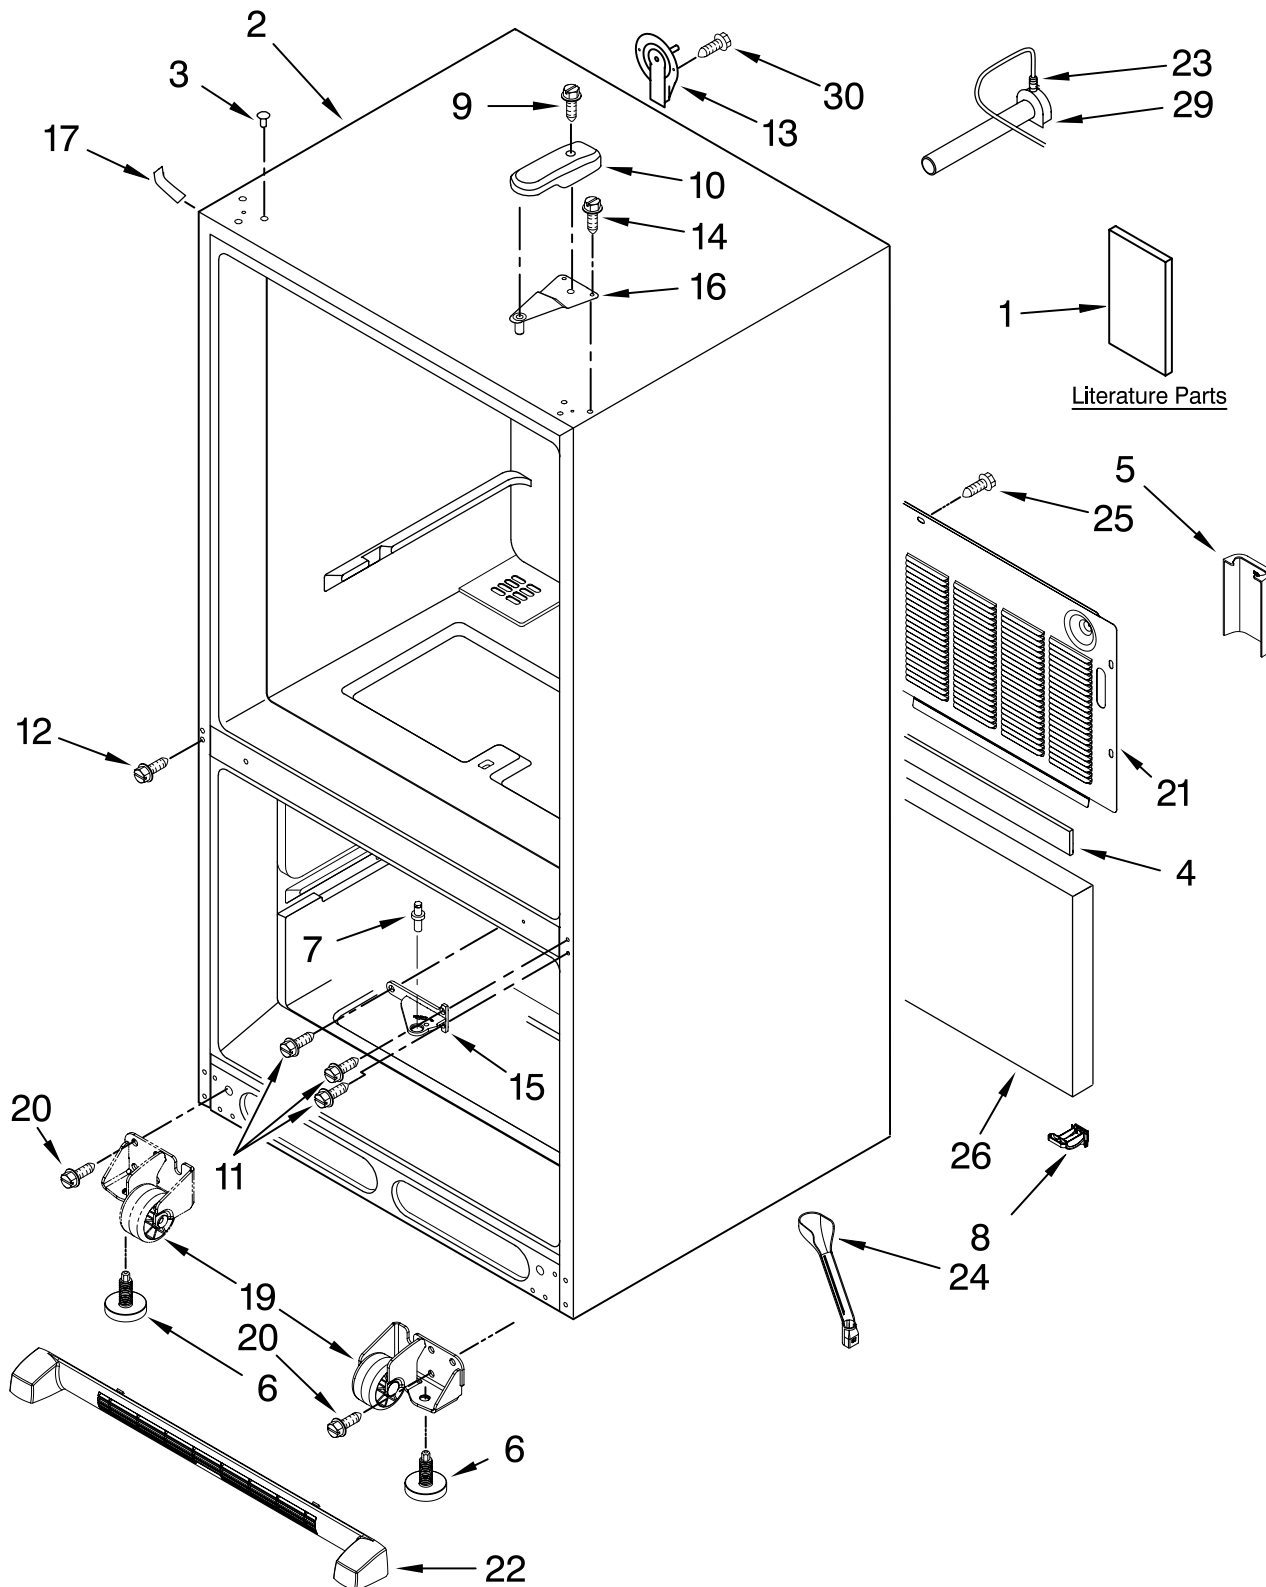

For Models: MBL1956KES5, MBR1956KES5
(Stainless-LH) (Stainless-RH)

FOR ORDERING INFORMATION REFER TO PARTS PRICE LIST

CABINET PARTS

For Models: MBL1956KES5, MBR1956KES5
(Stainless-LH) (Stainless-RH)

Illus. No.	Part No.	DESCRIPTION
1		Literature Parts
	W10175446	Use & Care Guide
	W10183293	Energy Guide
	W10279329	Tech Sheet
2		Cabinet (Not a Servicable Part)
3		Plug, Button (3)
	M0310731	Black
4	B5759655	Gasket
5	W10208592	Guard, Water Valve
6	W10141622	Foot, Brake
7	10351006	Pin, Center Hinge
8	W10216614	Sweep, Water Valve
9	12992602	Screw
10		Cover, Hinge
	12477601B	Black
11	12990101	Screw
12	12990521	Screw
13	12726003	Cover, Water Line
14	12992403	Screw (3)
15		Hinge, Center
	12607104ED	Black
16	12566604ED	Hinge, Top
17		Cover, Corner
	12587703B	Black
19		Roller Assembly
	W10275850	Left
	W10275849	Right
20	12991302	Screw (4)
21	W10210978	Cover, Unit
22		Grille, Toe
	W10236650	Black
23	M0114003SP	Clip, Speed
24	W10210987	Tube, Drain
25	12990511	Screw
26	12820505	Fiber, Acoustic
29	10463203SP	Elbow, Fill Tube
30	12990504	Screw