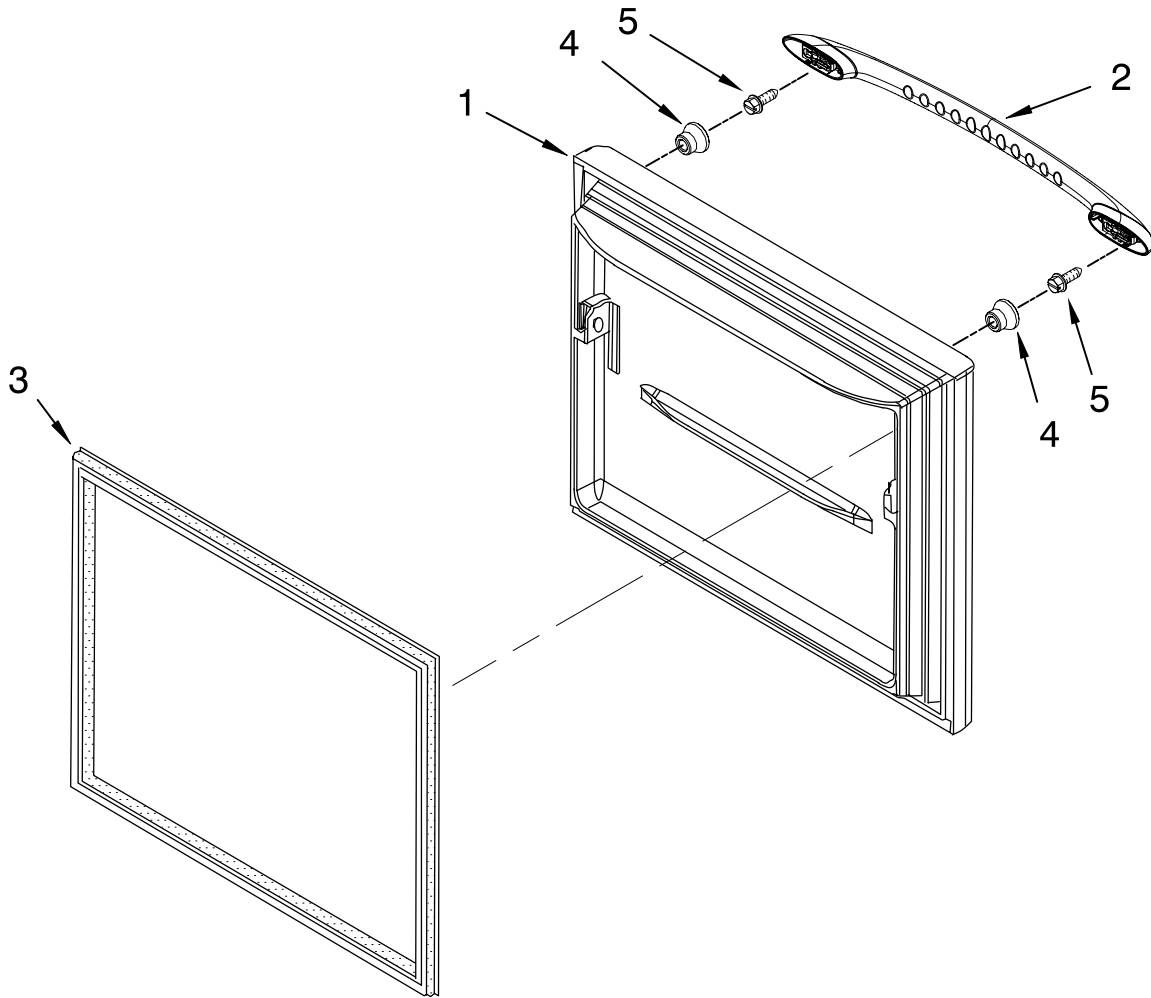

FREEZER DOOR PARTS

For Models: MBL1956KES5, MBR1956KES5
(Stainless-LH) (Stainless-RH)

Illus. No.	Part No.	DESCRIPTION
1	13092260SQ	Door, Freezer Stainless Steel
2	W10291144	Handle, Door Stainless
3	W10164033	Gasket, Door Black
4	13001201	Handle-Mount-(2)
5	12991703	Screw-Flat-(2)

FOR ORDERING INFORMATION REFER TO PARTS PRICE LIST