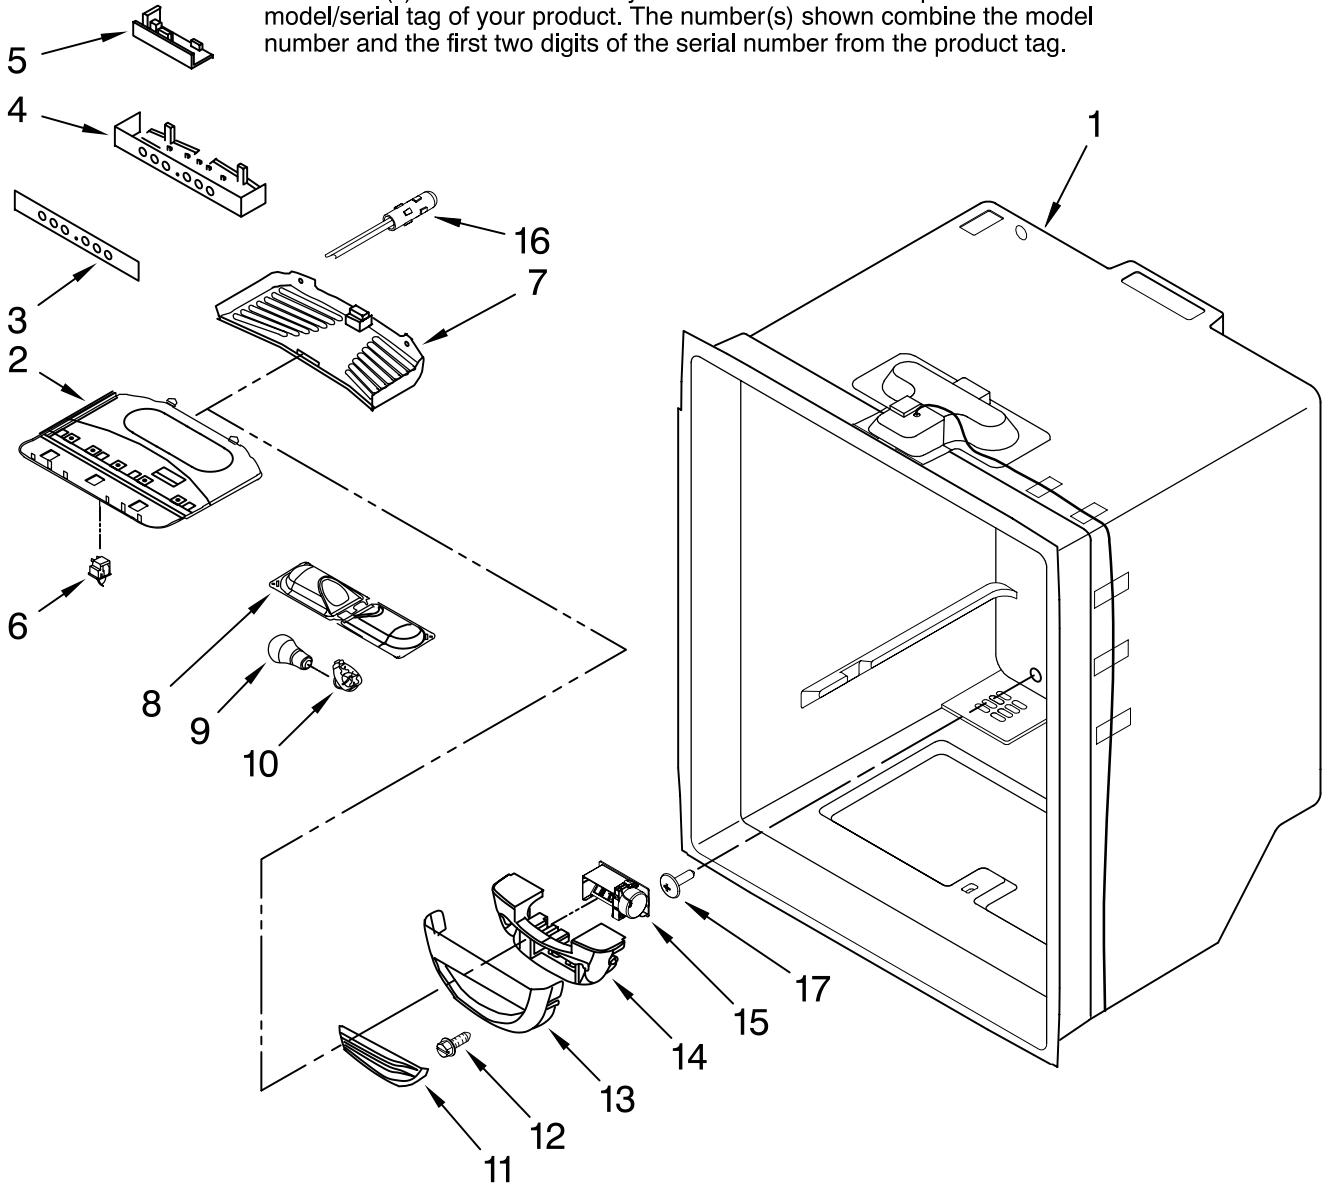

REFRIGERATOR LINER PARTS

For Models: MBL2256KES12, MBR2256KES12
(Stainless) (Stainless)

The model(s) number shown may be different than what is printed on the model/serial tag of your product. The number(s) shown combine the model number and the first two digits of the serial number from the product tag.

Illus. No.	Part No.	DESCRIPTION
1		Liner (Not A Serviceable Part)
2	Y67003896	Module, Light
3	67004058	Overlay
4	67003898	Module, Control
5	W10165748	Board, Control (Incl Instr Sheet)
6	C3680310	Switch, Light
7	67003897	Cover, Light

Illus. No.	Part No.	DESCRIPTION
8	67003901	Housing, Light
9	A0282812	Bulb, Light (2)
10	Y12570701	Socket, Light (2)
11	67003900	Insert, Damper Cover
12	67006602	Screw
13	67003899	Cover, Damper
14	67006604	Insulation
15	W10127429	Control, Damper (Includes Harness)

Illus. No.	Part No.	DESCRIPTION
16	12002355	Thermistor
17	M0310343	Plug Button White

Following Parts Not Illustrated

67004033 Harness, Controls (Refrigerator)

FOR ORDERING INFORMATION REFER TO PARTS PRICE LIST