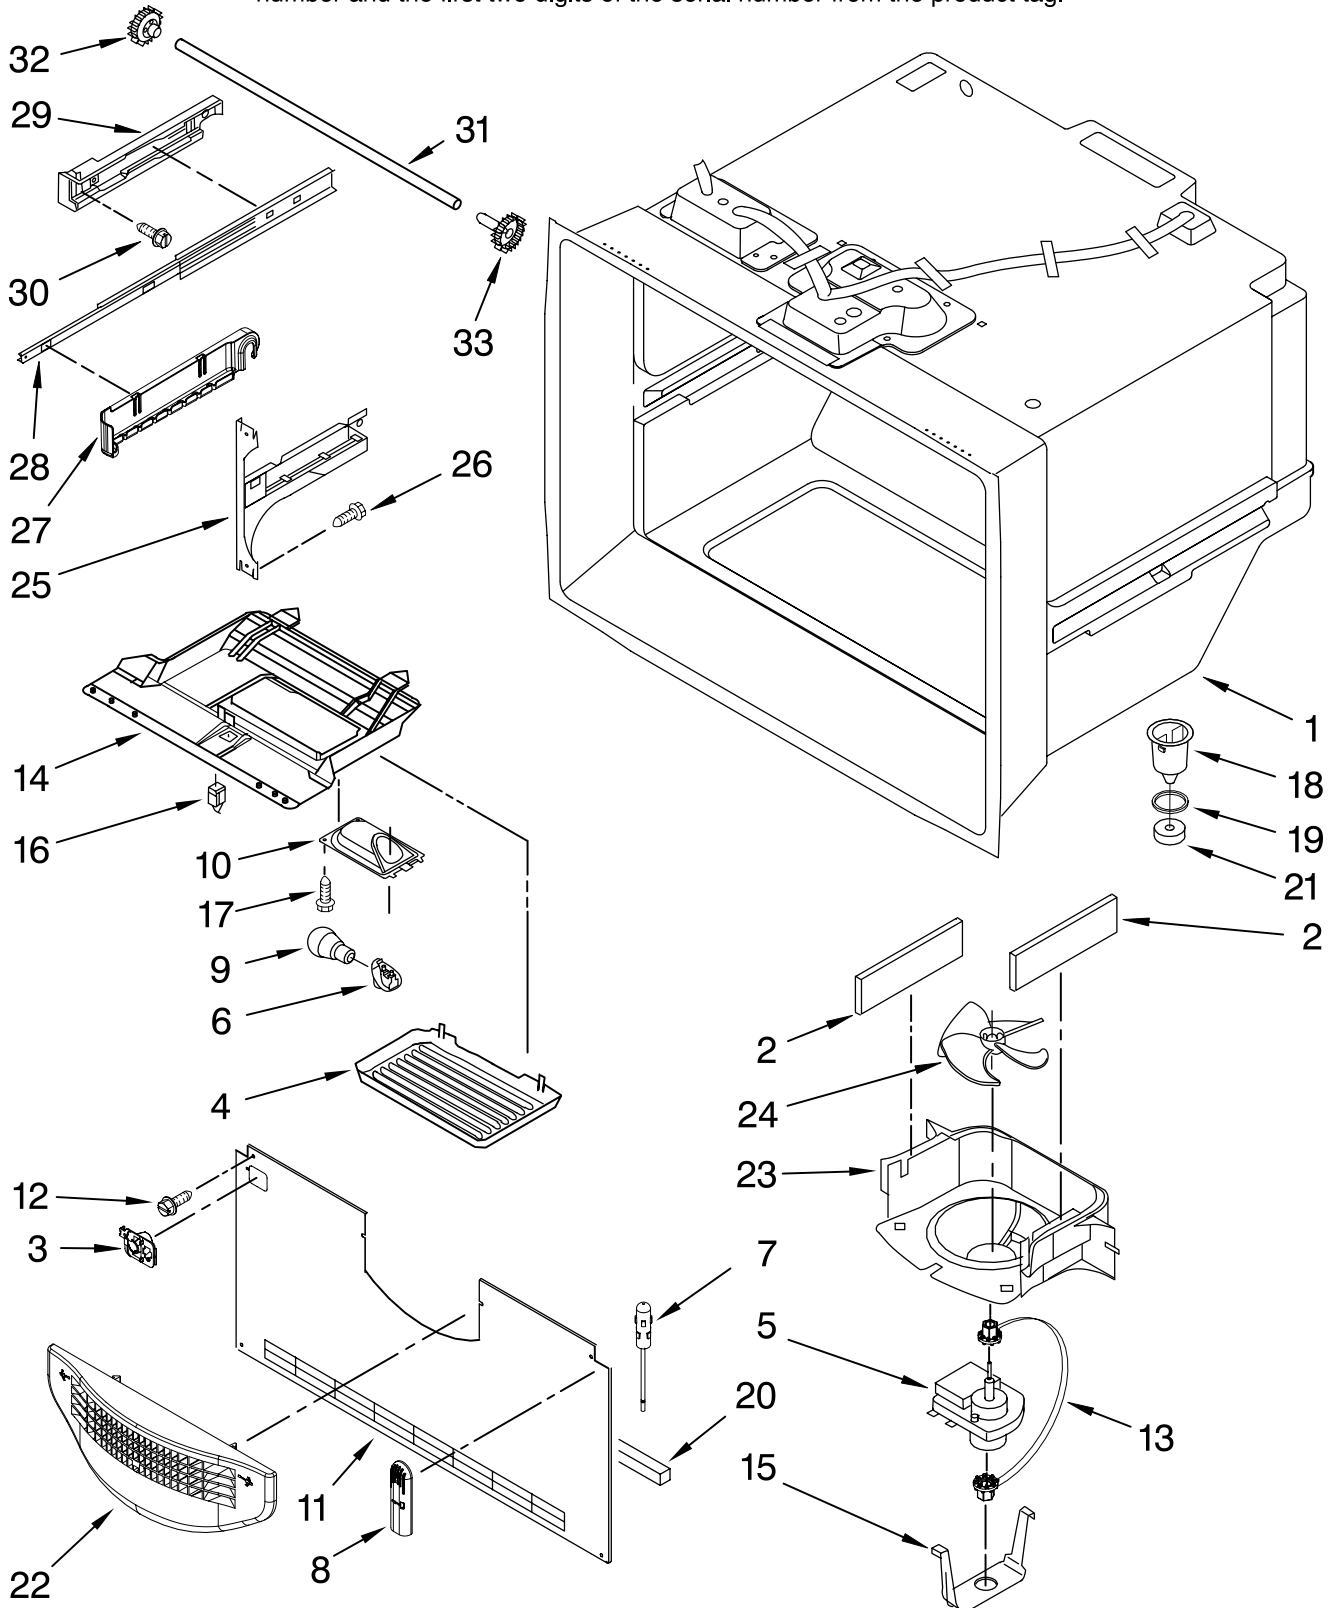

FREEZER LINER PARTS

For Models: MBL2256KES12, MBR2256KES12
(Stainless) (Stainless)

The model(s) number shown may be different than what is printed on the model/serial tag of your product. The number(s) shown combine the model number and the first two digits of the serial number from the product tag.

FOR ORDERING INFORMATION REFER TO PARTS PRICE LIST