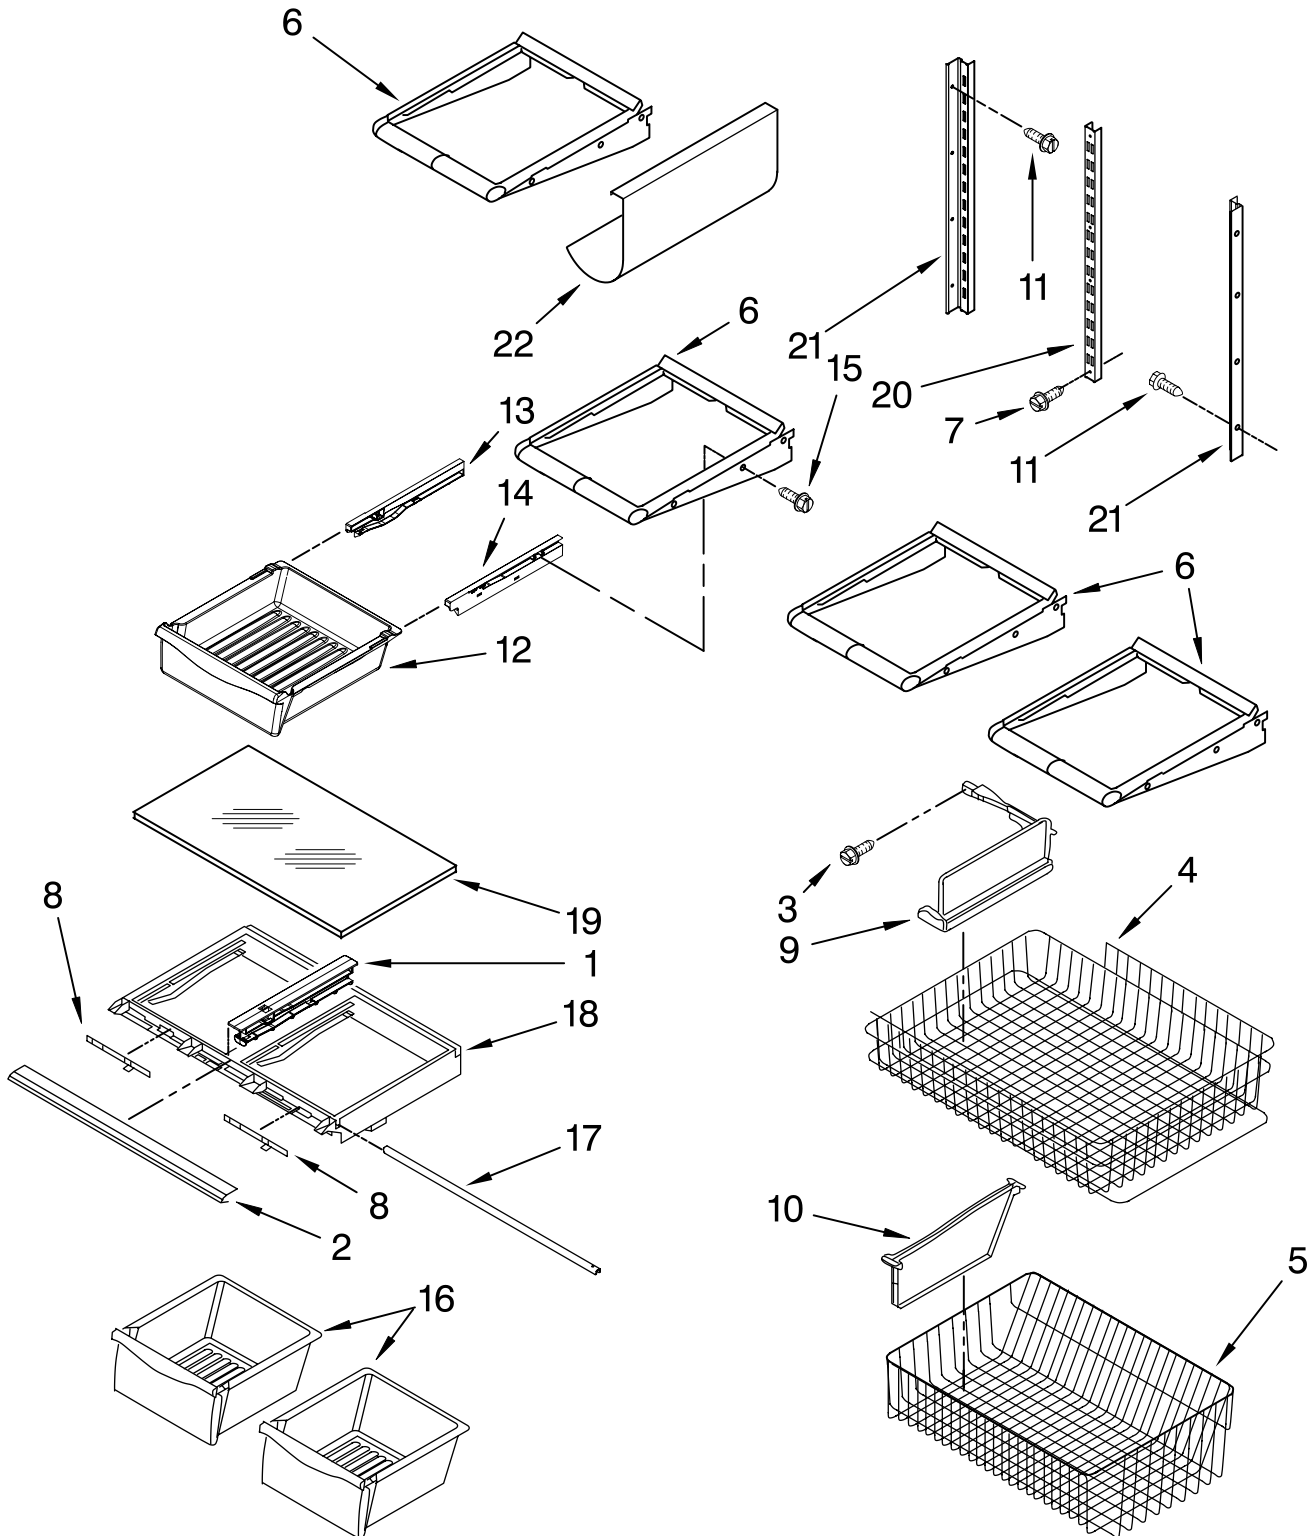

SHELF PARTS

For Models: MBL2256KES12, MBR2256KES12
(Stainless) (Stainless)

The model(s) number shown may be different than what is printed on the model/serial tag of your product. The number(s) shown combine the model number and the first two digits of the serial number from the product tag.

FOR ORDERING INFORMATION REFER TO PARTS PRICE LIST