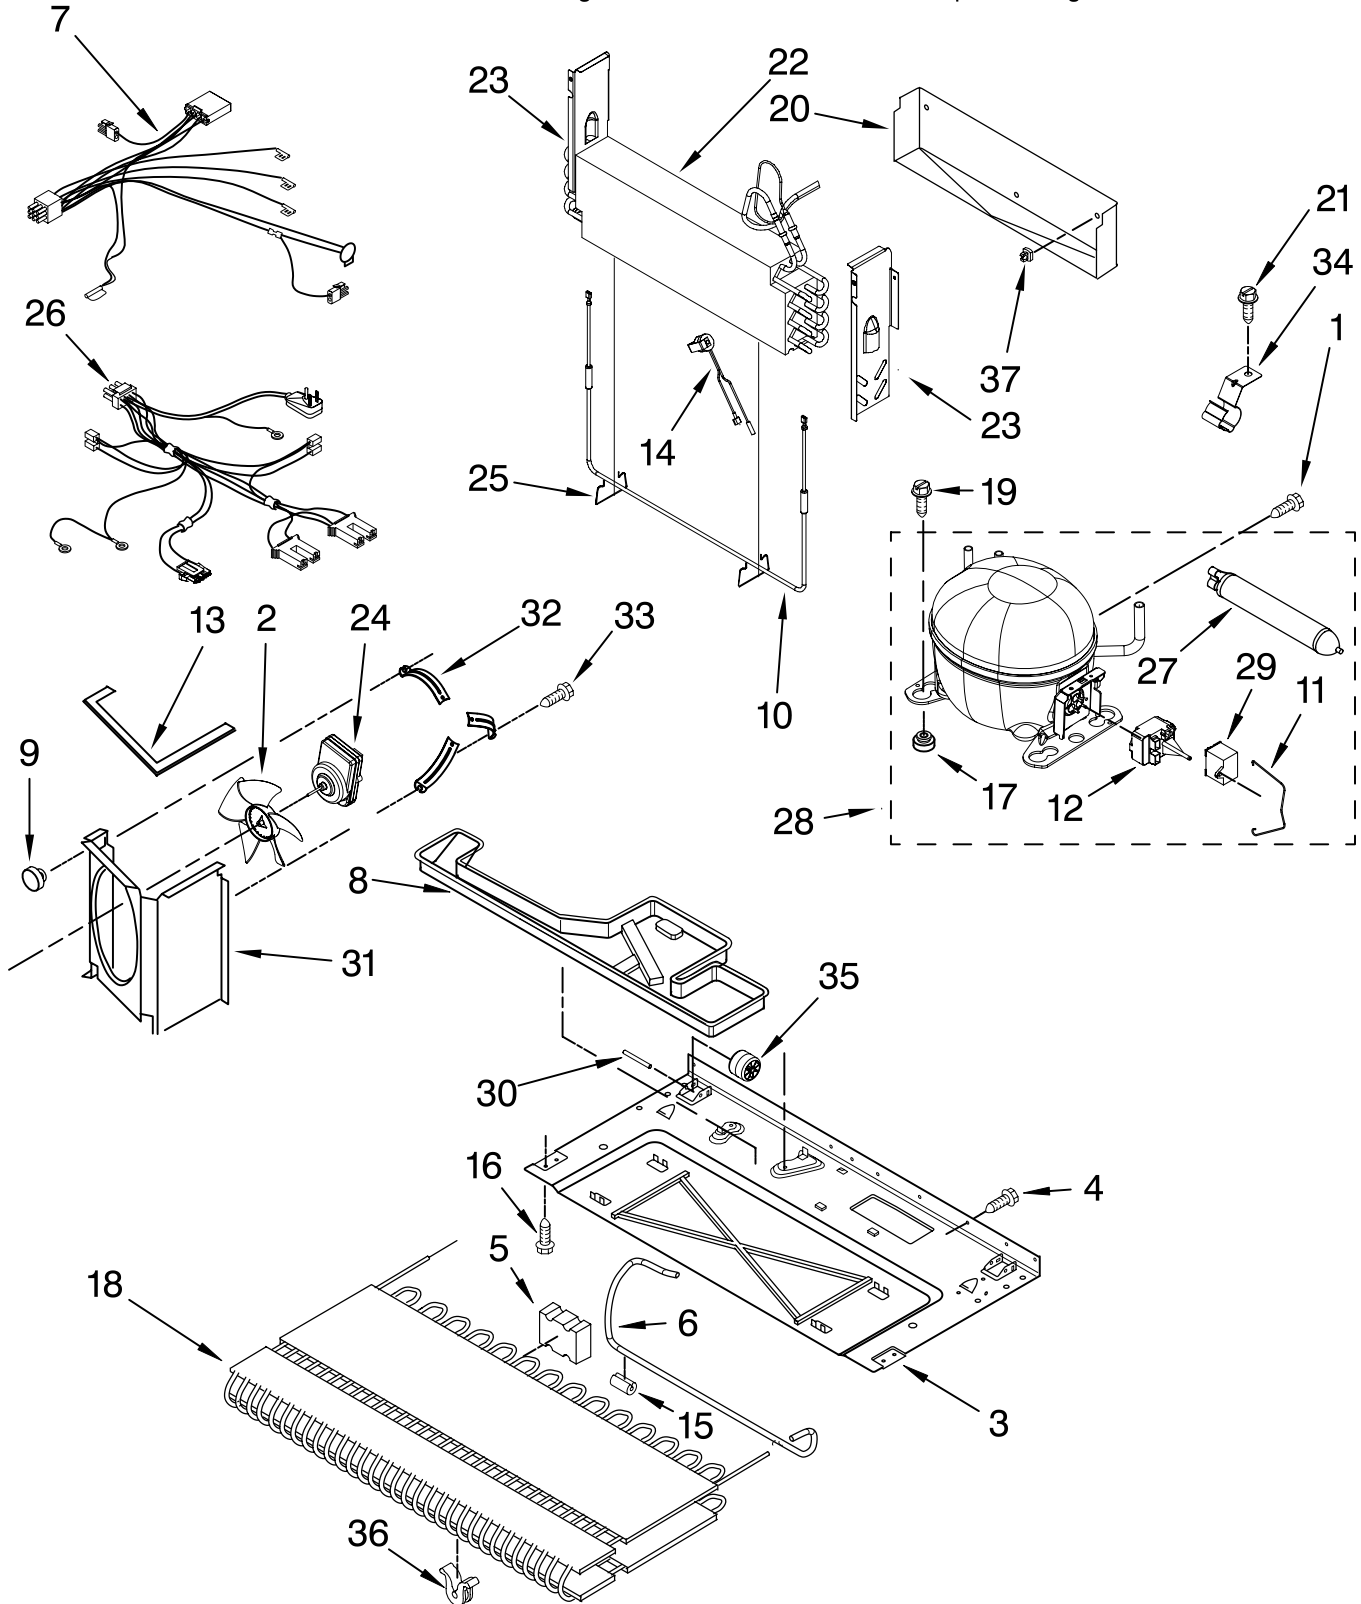

UNIT PARTS

For Models: MBL2256KES12, MBR2256KES12
(Stainless) (Stainless)

The model(s) number shown may be different than what is printed on the model/serial tag of your product. The number(s) shown combine the model number and the first two digits of the serial number from the product tag.

FOR ORDERING INFORMATION REFER TO PARTS PRICE LIST