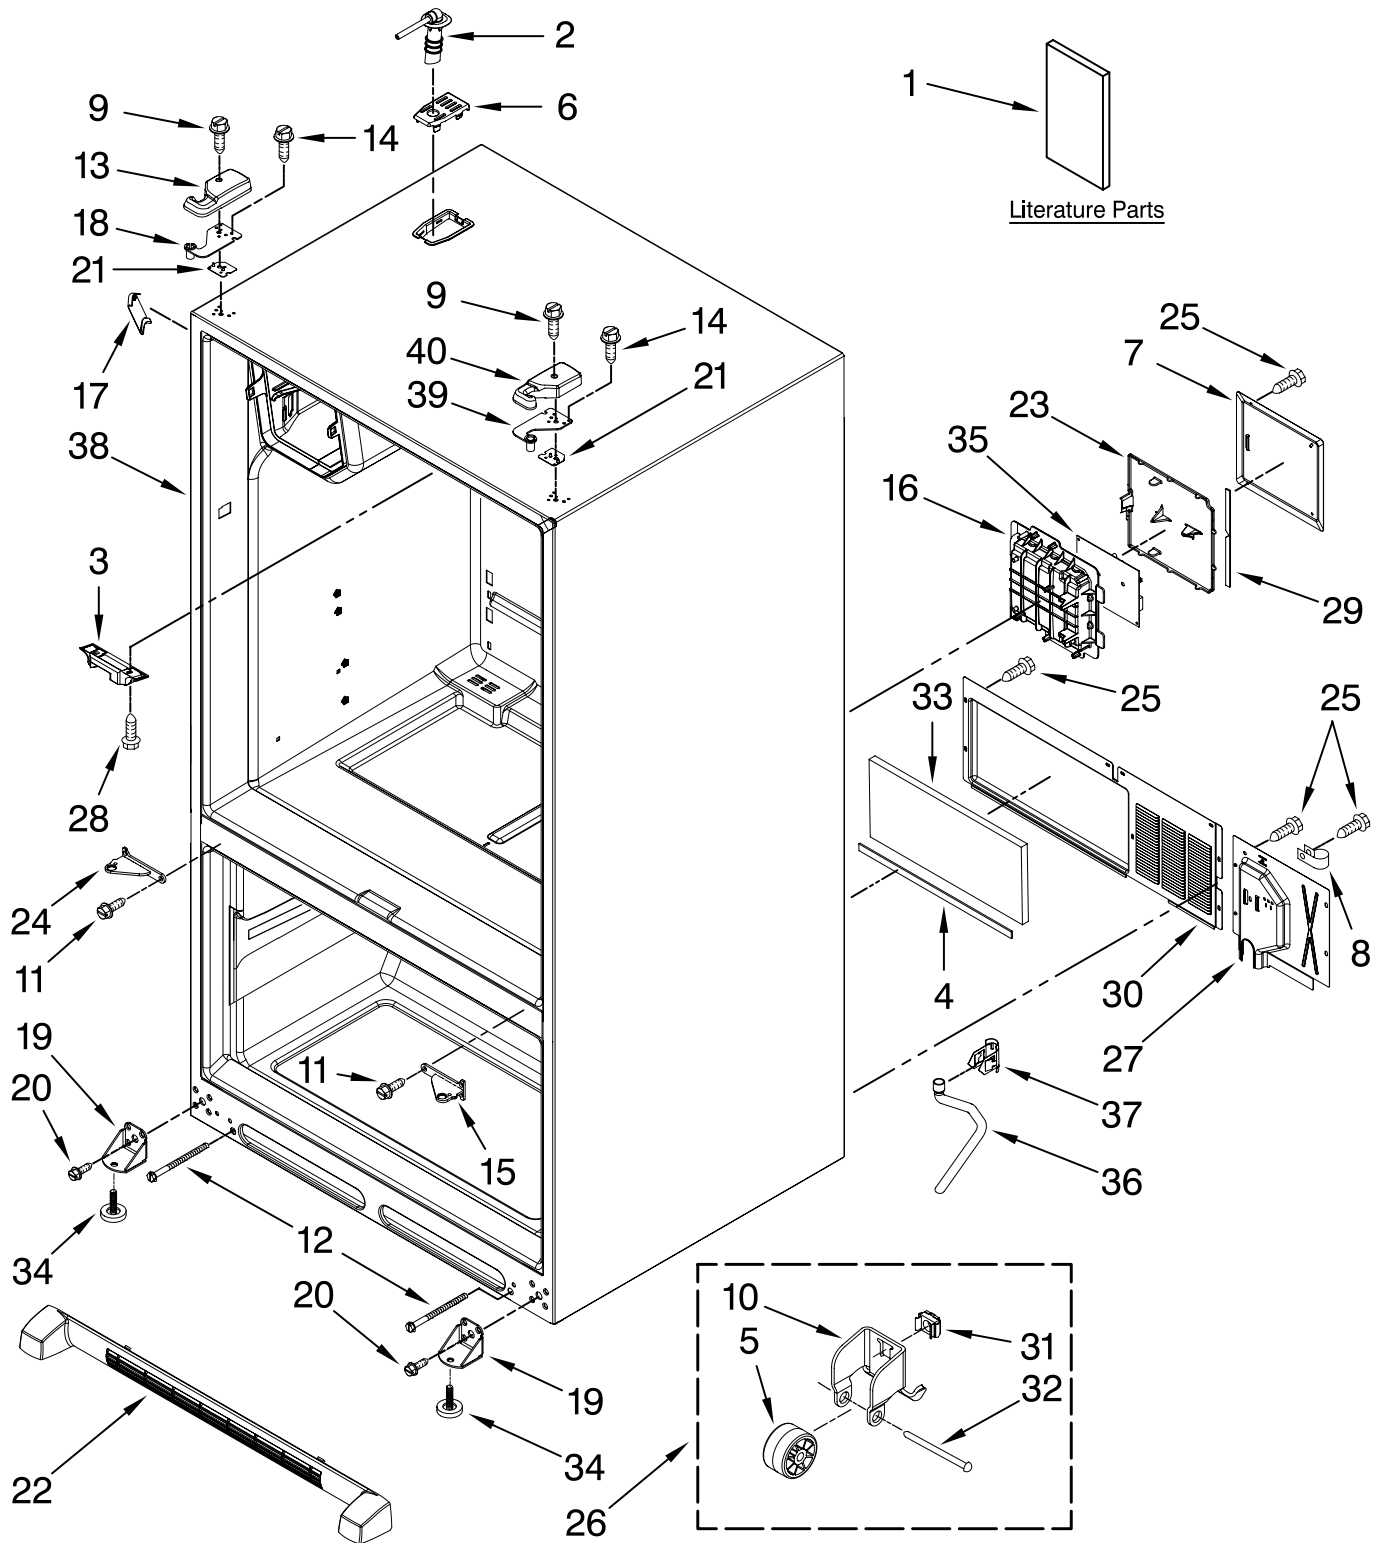

CABINET PARTS

REFRIGERATOR

For Models: MFI2266AEB10, MFI2266AEQ10, MFI2266AES10, MFI2266AEU10, MFI2266AEW10
(Black) (Bisque) (Stainless) (Ultra Silver) (White)

The model(s) number shown may be different than what is printed on the model/serial tag of your product. The number(s) shown combine the model number and the first two digits of the serial number from the product tag.

FOR ORDERING INFORMATION REFER TO PARTS PRICE LIST