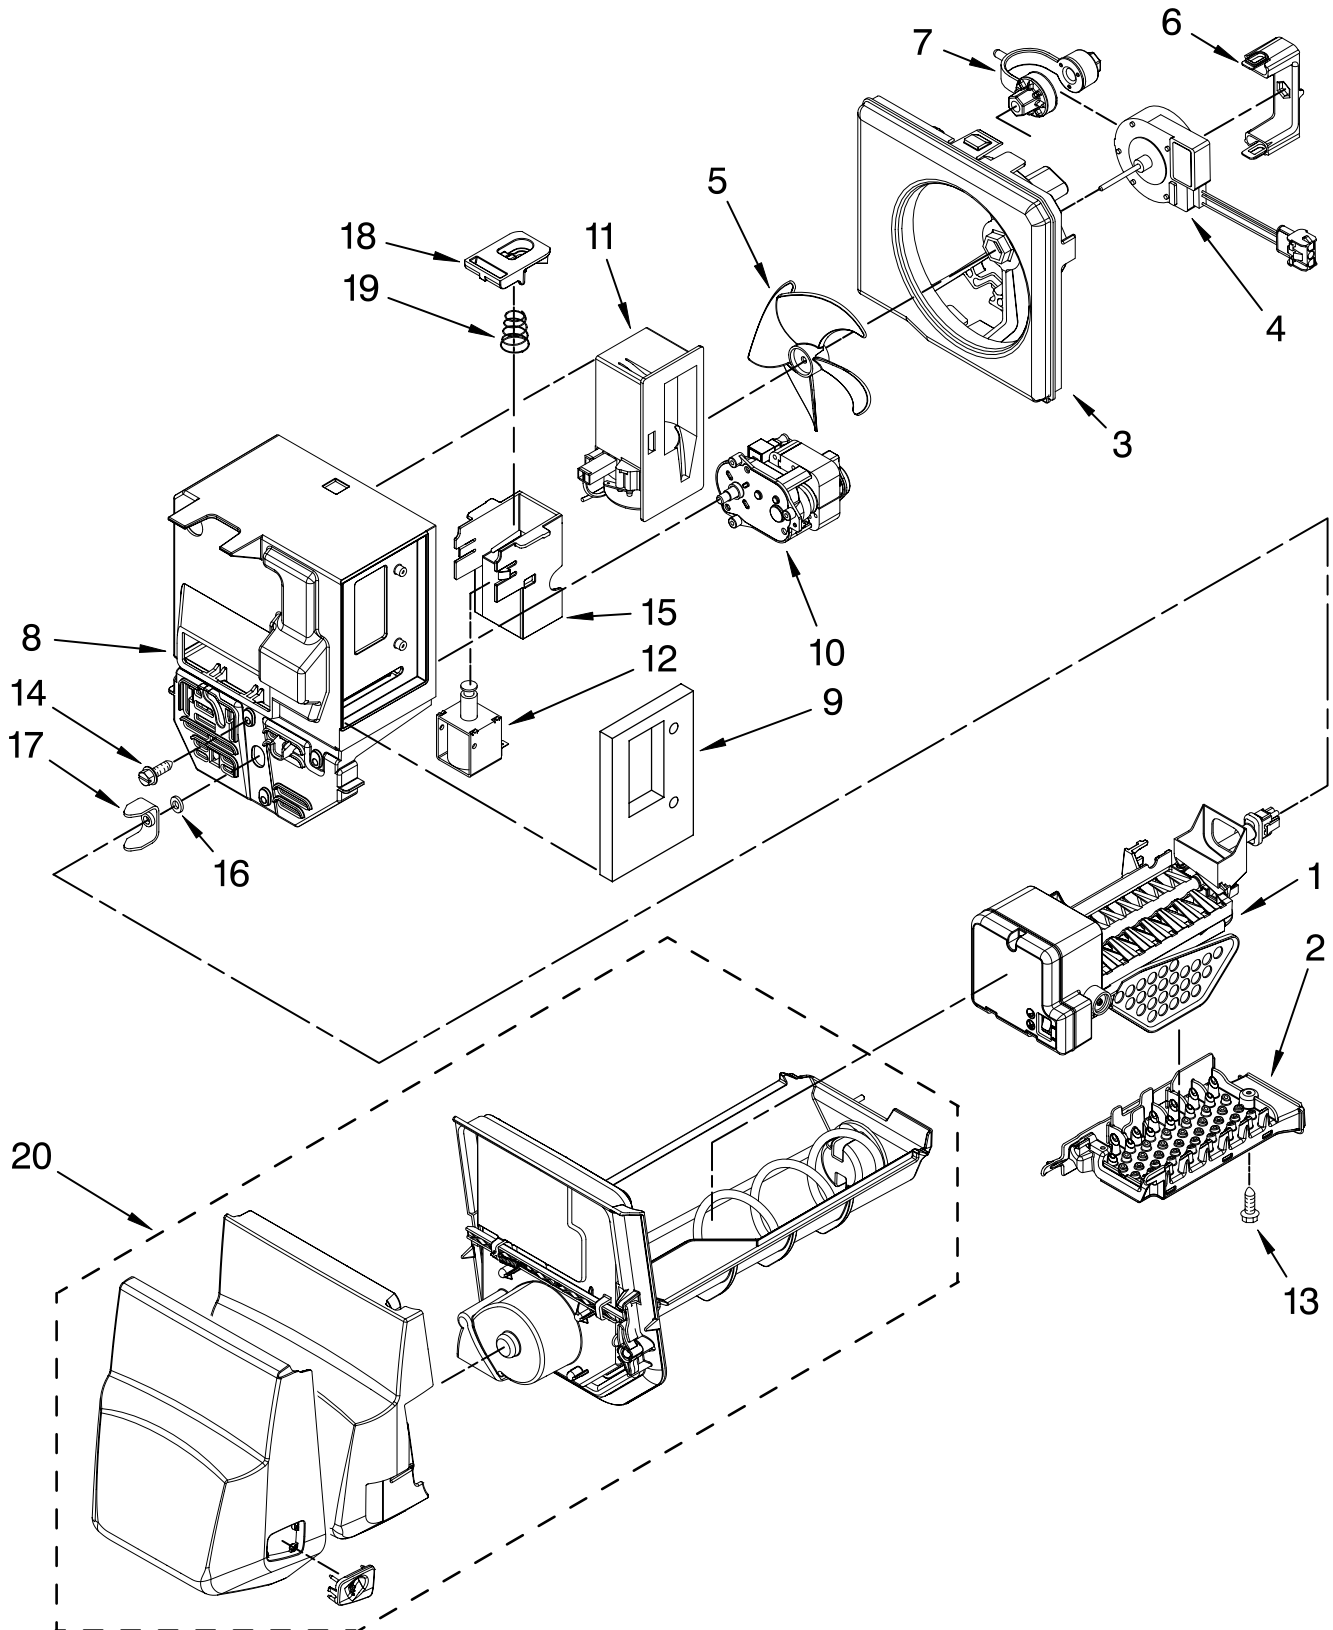

MOTOR AND ICE CONTAINER PARTS

For Models: MFI2266AEB10, MFI2266AEQ10, MFI2266AES10, MFI2266AEU10, MFI2266AEW10
(Black) (Bisque) (Stainless) (Ultra Silver) (White)

The model(s) number shown may be different than what is printed on the model/serial tag of your product. The number(s) shown combine the model number and the first two digits of the serial number from the product tag.

FOR ORDERING INFORMATION REFER TO PARTS PRICE LIST