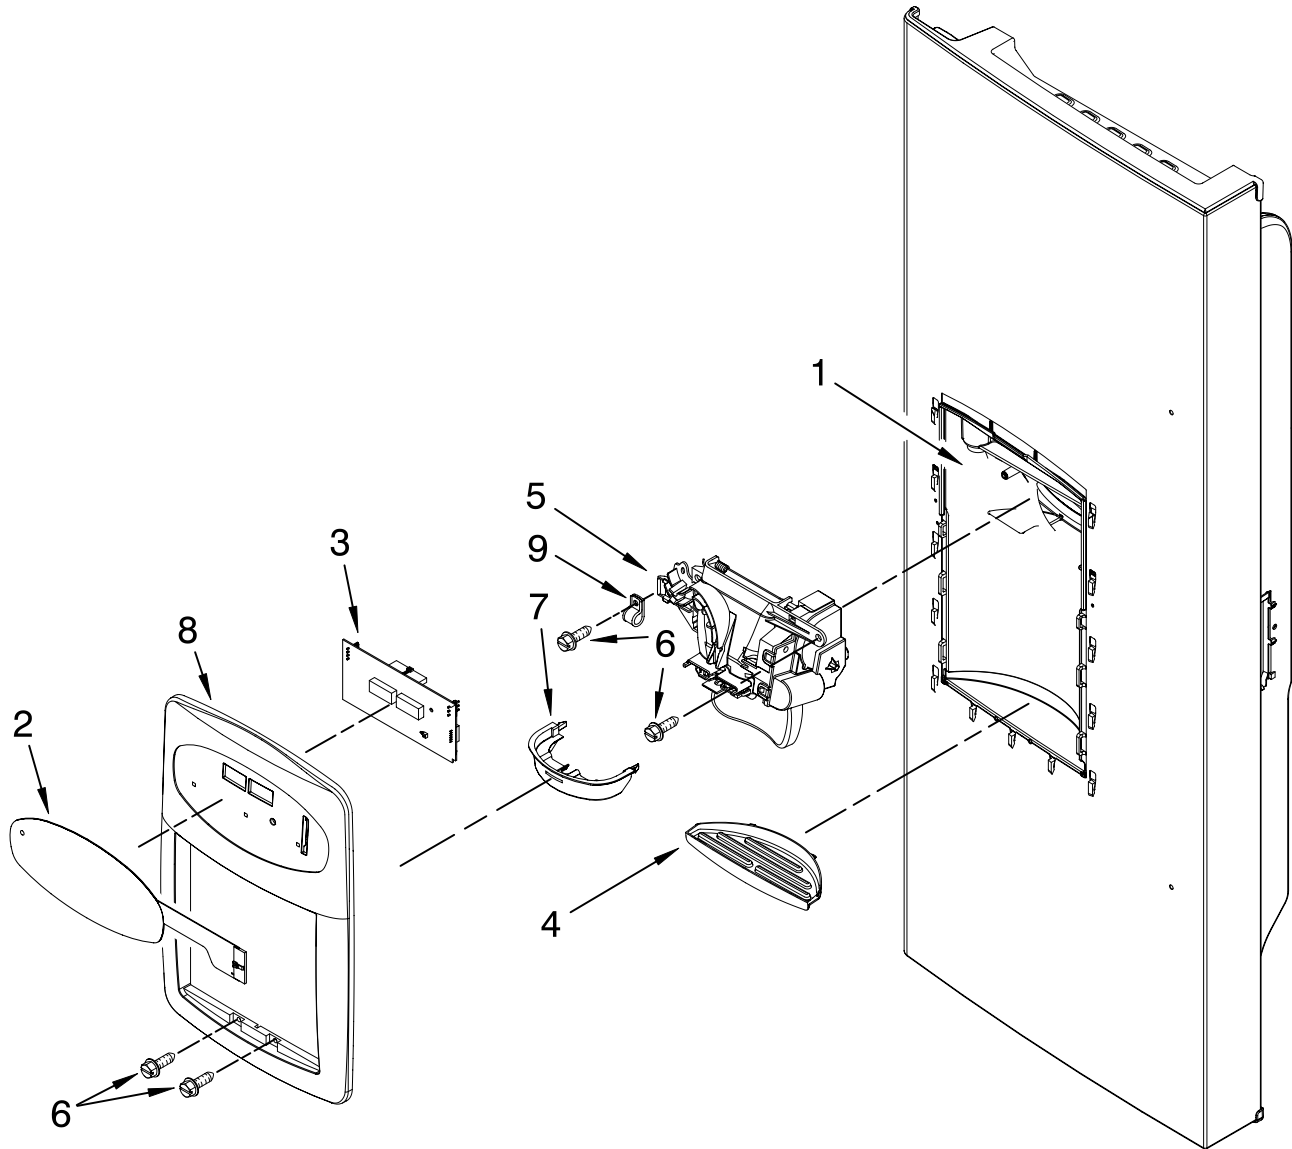

DISPENSER FRONT PARTS

For Models: MFI2266AEB10, MFI2266AEQ10, MFI2266AES10, MFI2266AEU10, MFI2266AEW10
(Black) (Bisque) (Stainless) (Ultra Silver) (White)

The model(s) number shown may be different than what is printed on the model/serial tag of your product. The number(s) shown combine the model number and the first two digits of the serial number from the product tag.

Illus. No.	Part No.	DESCRIPTION
1		Housing, Dispenser (Not Serviced)
2		Keyboard
	W10145241	White
	W10145242	Black
	W10145246	Bisque
3	67006294	Board, L.V.

Illus. No.	Part No.	DESCRIPTION
4		Sump, Dispenser
	67006394	White
	67006399	Black
	67006440	Bisque
5		Chute, Ext/Yoke (Includes Switch)
	67006298	White
	Y67006296	Black
	67006297	Bisque

Illus. No.	Part No.	DESCRIPTION
6	67006400	Screw (3)
7	67006295	Ring, Target
8		Facade, Dispenser
	67006290	White
	67006288	Black
	67006289	Bisque
9	M0108106	Clamp, Tube

FOR ORDERING INFORMATION REFER TO PARTS PRICE LIST