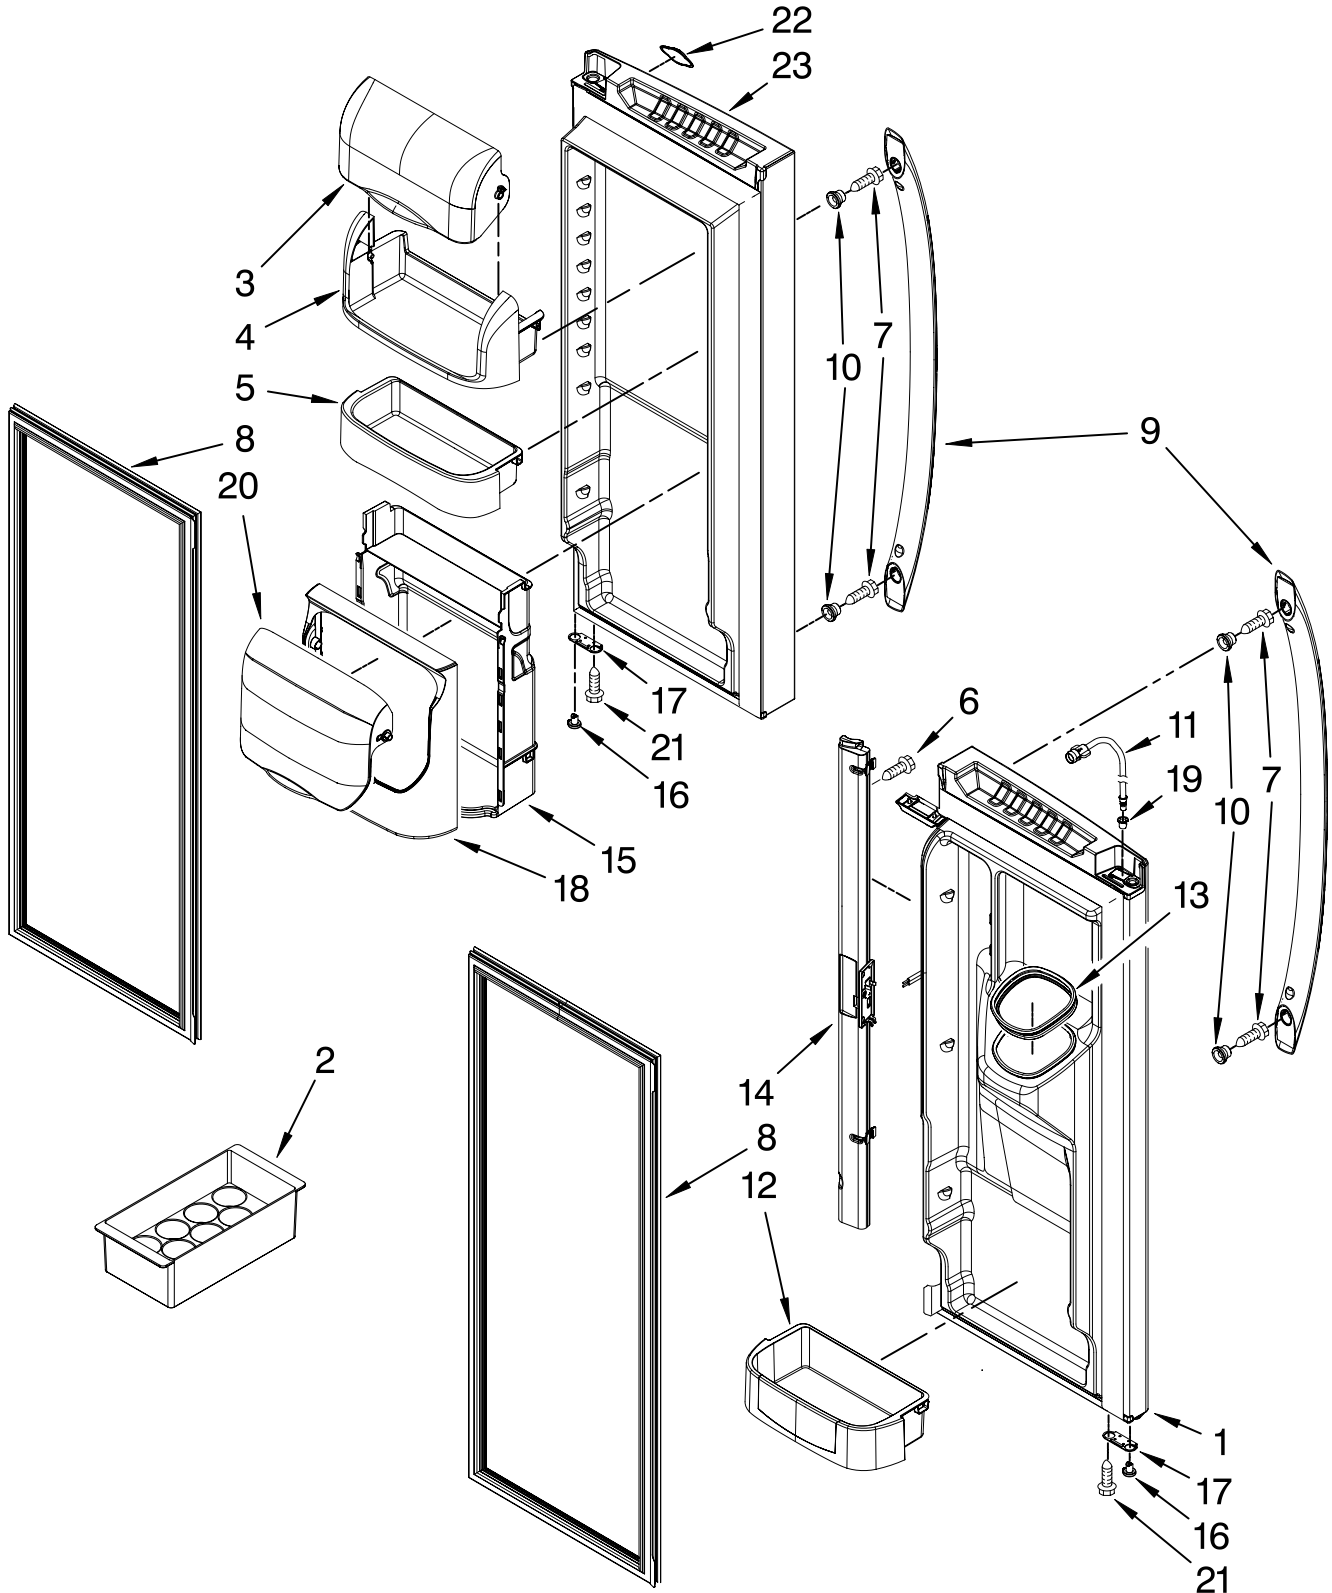

REFRIGERATOR DOOR PARTS

For Models: MFI2266AEB10, MFI2266AEQ10, MFI2266AES10, MFI2266AEU10, MFI2266AEW10
(Black) (Bisque) (Stainless) (Ultra Silver) (White)

The model(s) number shown may be different than what is printed on the model/serial tag of your product. The number(s) shown combine the model number and the first two digits of the serial number from the product tag.

FOR ORDERING INFORMATION REFER TO PARTS PRICE LIST