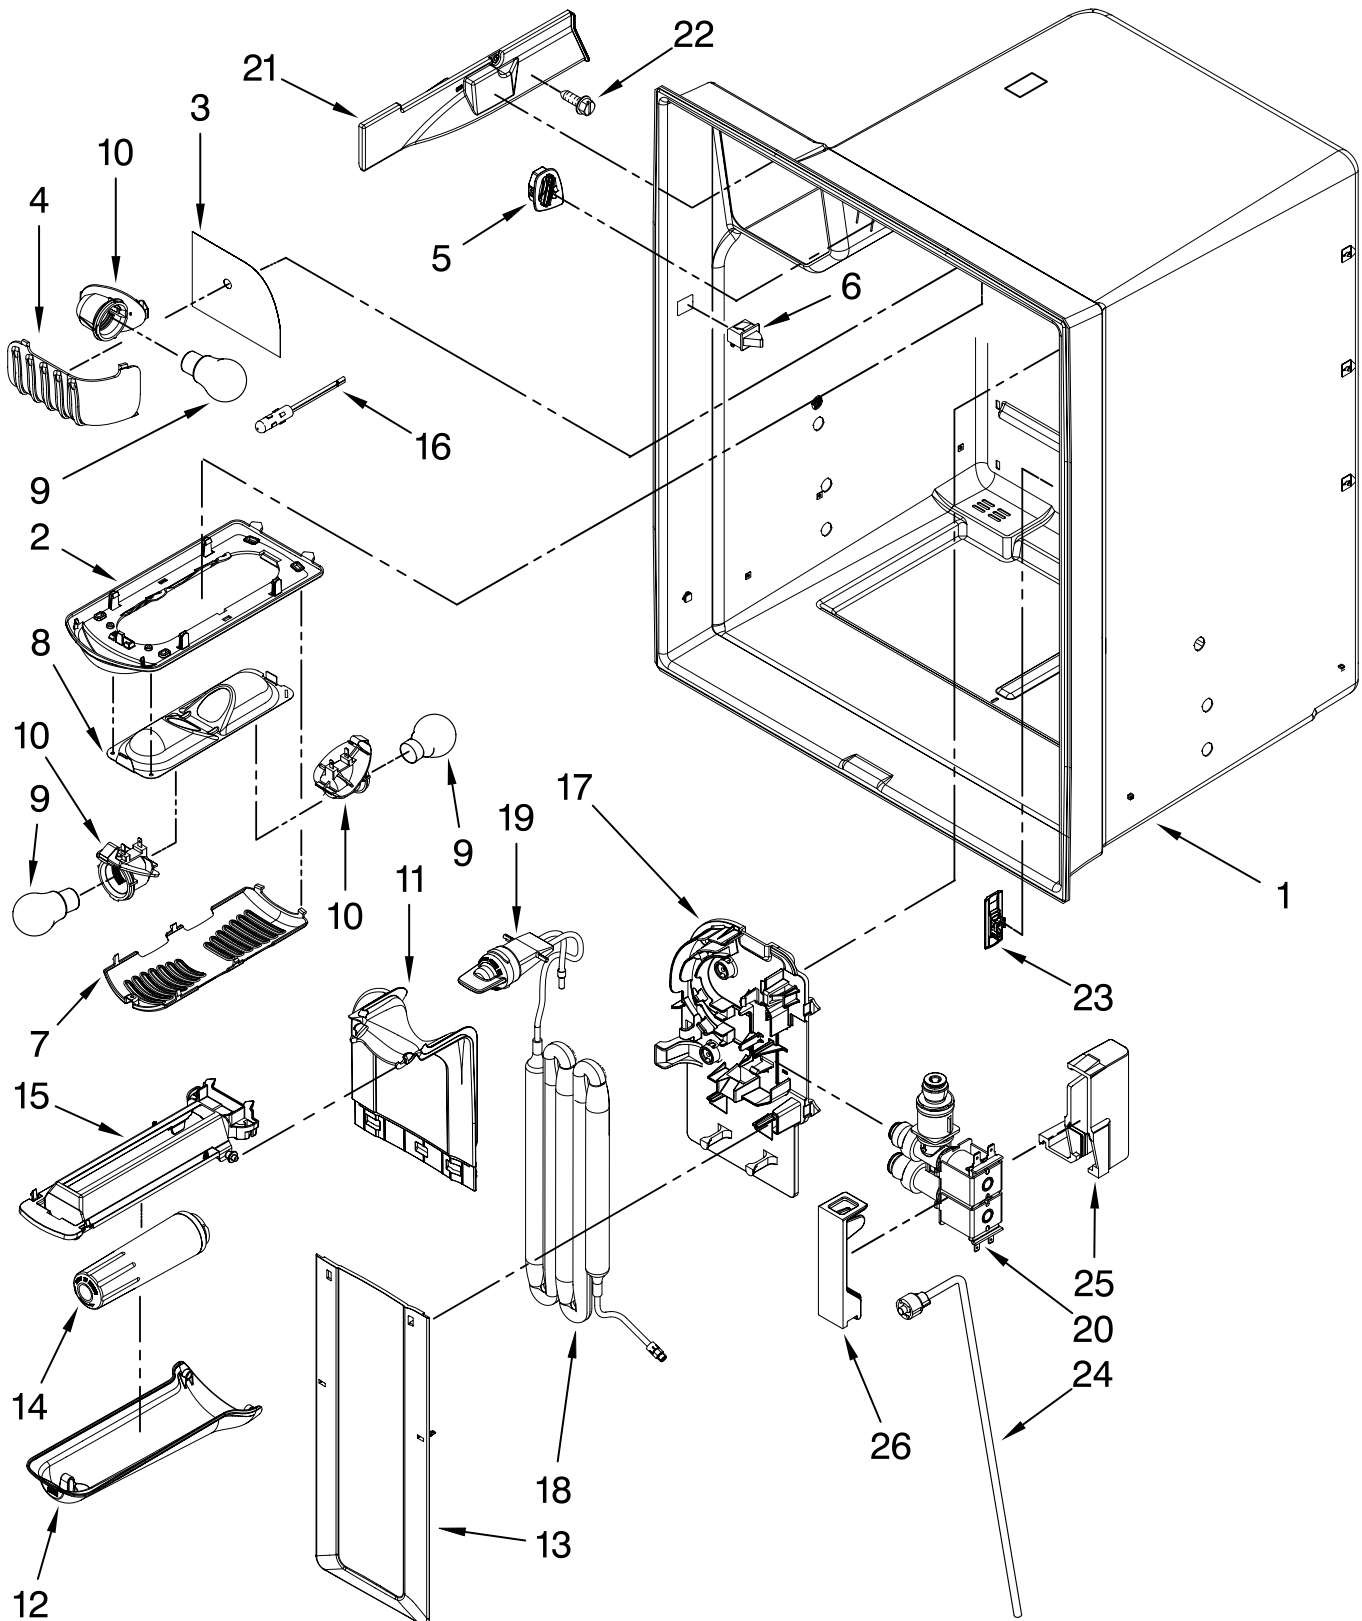

REFRIGERATOR LINER PARTS

For Models: MFI2266AEB10, MFI2266AEQ10, MFI2266AES10, MFI2266AEU10, MFI2266AEW10
(Black) (Bisque) (Stainless) (Ultra Silver) (White)

The model(s) number shown may be different than what is printed on the model/serial tag of your product. The number(s) shown combine the model number and the first two digits of the serial number from the product tag.

FOR ORDERING INFORMATION REFER TO PARTS PRICE LIST