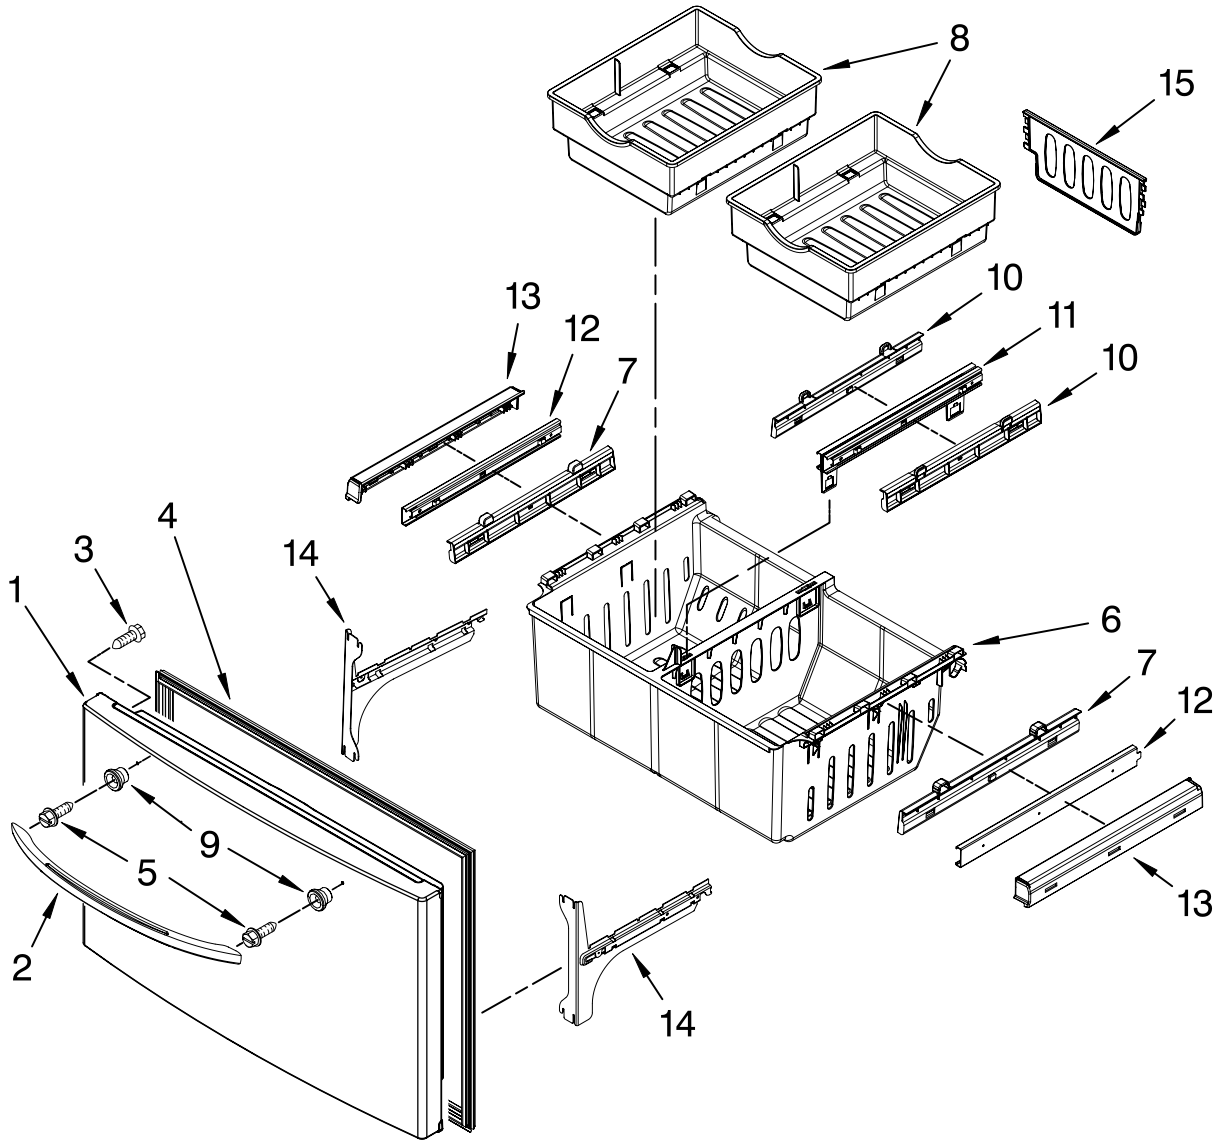

FREEZER DOOR PARTS

For Models: MFI2266AEB10, MFI2266AEQ10, MFI2266AES10, MFI2266AEU10, MFI2266AEW10
(Black) (Bisque) (Stainless) (Ultra Silver) (White)

The model(s) number shown may be different than what is printed on the model/serial tag of your product. The number(s) shown combine the model number and the first two digits of the serial number from the product tag.

Illus. No.	Part No.	DESCRIPTION
1	W10160134 White W10160125 Black W10160128 Bisque W10160131 Stainless W10166241 Ultra Silver	Freezer Door
2	W10123792 White W10123794 Black W10123793 Bisque W10123795 Stainless	Handle, Door
3	67006408	Screw

Illus. No.	Part No.	DESCRIPTION
4	W10166180 White W10166186 Black	Gasket, Door
5	67002935	Screw, Handle
6	W10166235	Bin, Lower
7	W10166742	Adapter, Bin (Outer)
8	W10166236 Right W10166237 Left	Bin, Upper
9	67006113	Mount, Handle

Illus. No.	Part No.	DESCRIPTION
10	W10163002	Adapter, Bin (Inner)
11	67006372	Bracket/Glide Assembly
12	67006369	Glide, Upper
13	67006368 Right 67006367 Left	Retainer, Glide
14	W10122147 Left W10122148 Right	Bracket, Door Slide
15	67006373	Divider, Upper Bin

FOR ORDERING INFORMATION REFER TO PARTS PRICE LIST