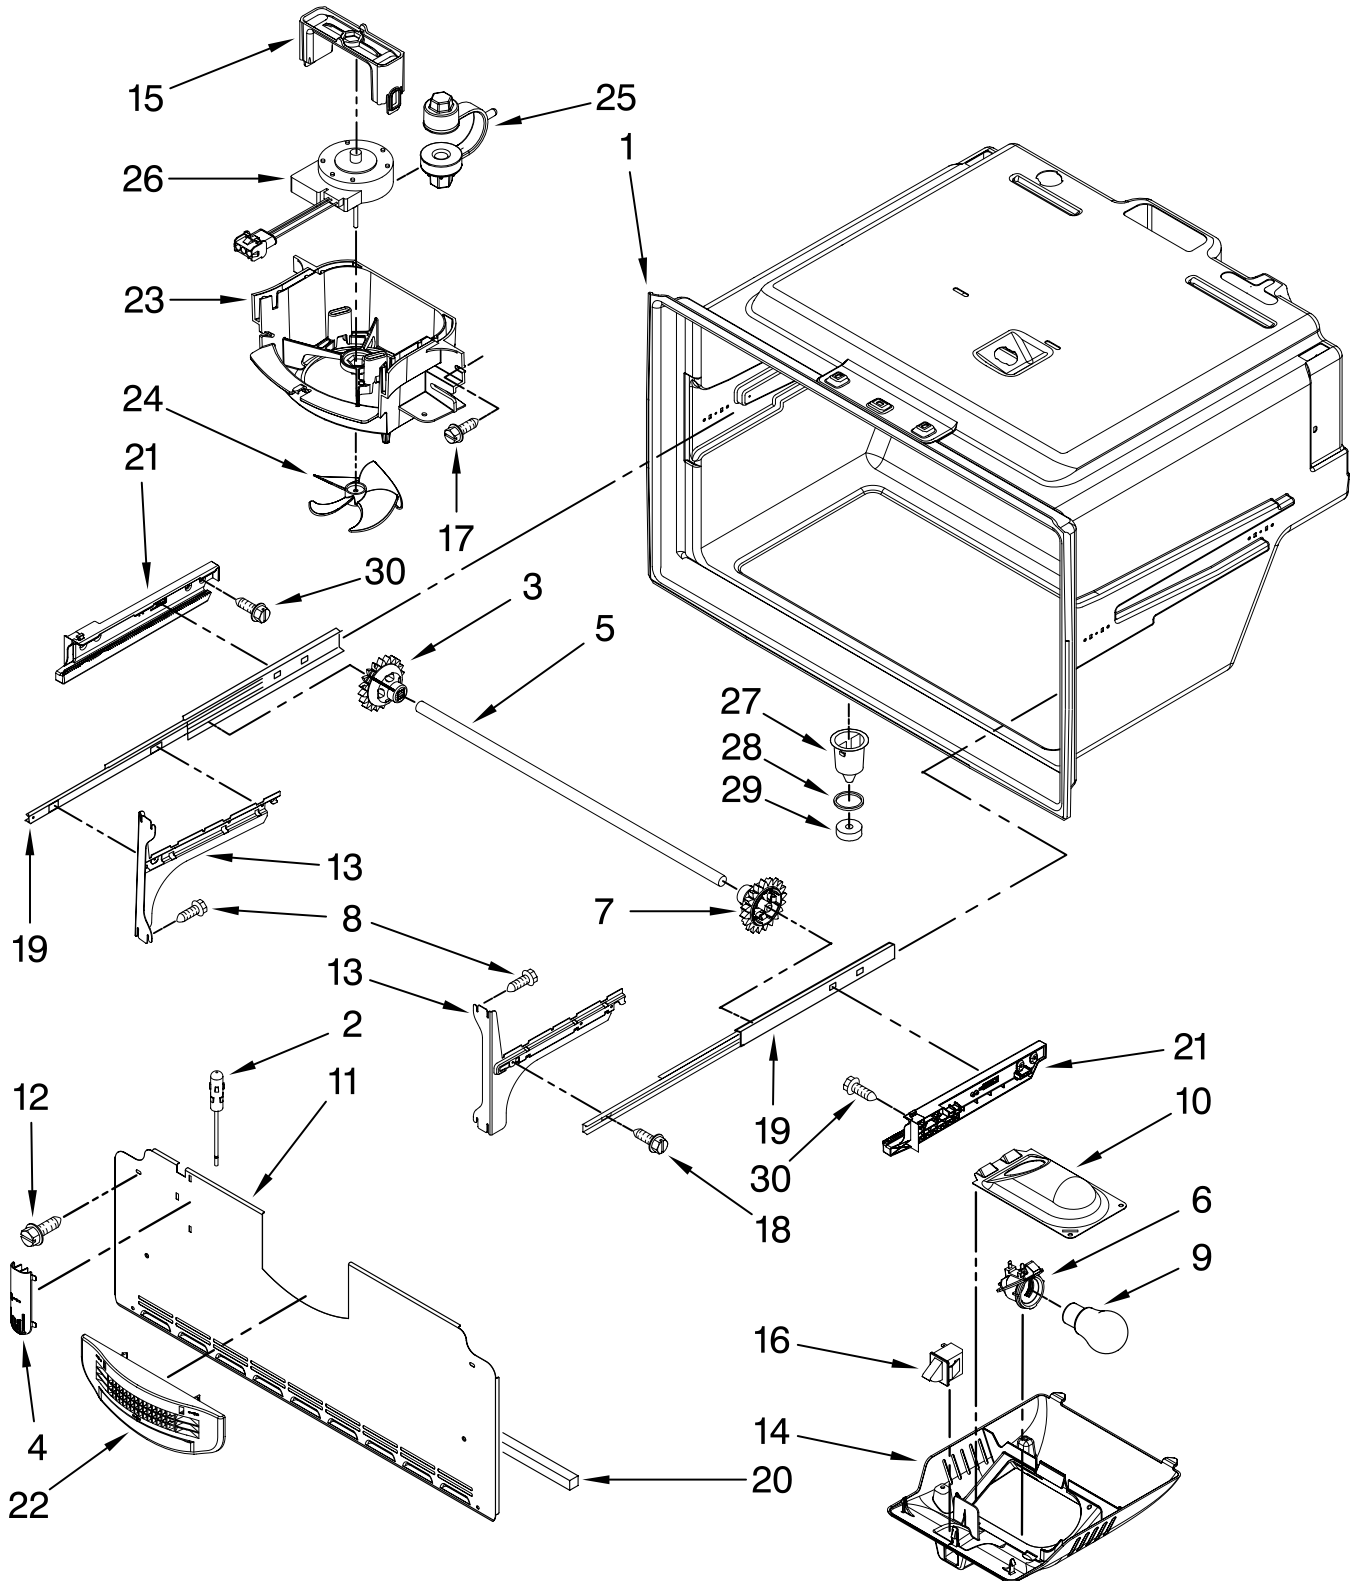

FREEZER LINER PARTS

For Models: MFI2266AEB10, MFI2266AEQ10, MFI2266AES10, MFI2266AEU10, MFI2266AEW10
(Black) (Bisque) (Stainless) (Ultra Silver) (White)

The model(s) number shown may be different than what is printed on the model/serial tag of your product. The number(s) shown combine the model number and the first two digits of the serial number from the product tag.

FOR ORDERING INFORMATION REFER TO PARTS PRICE LIST