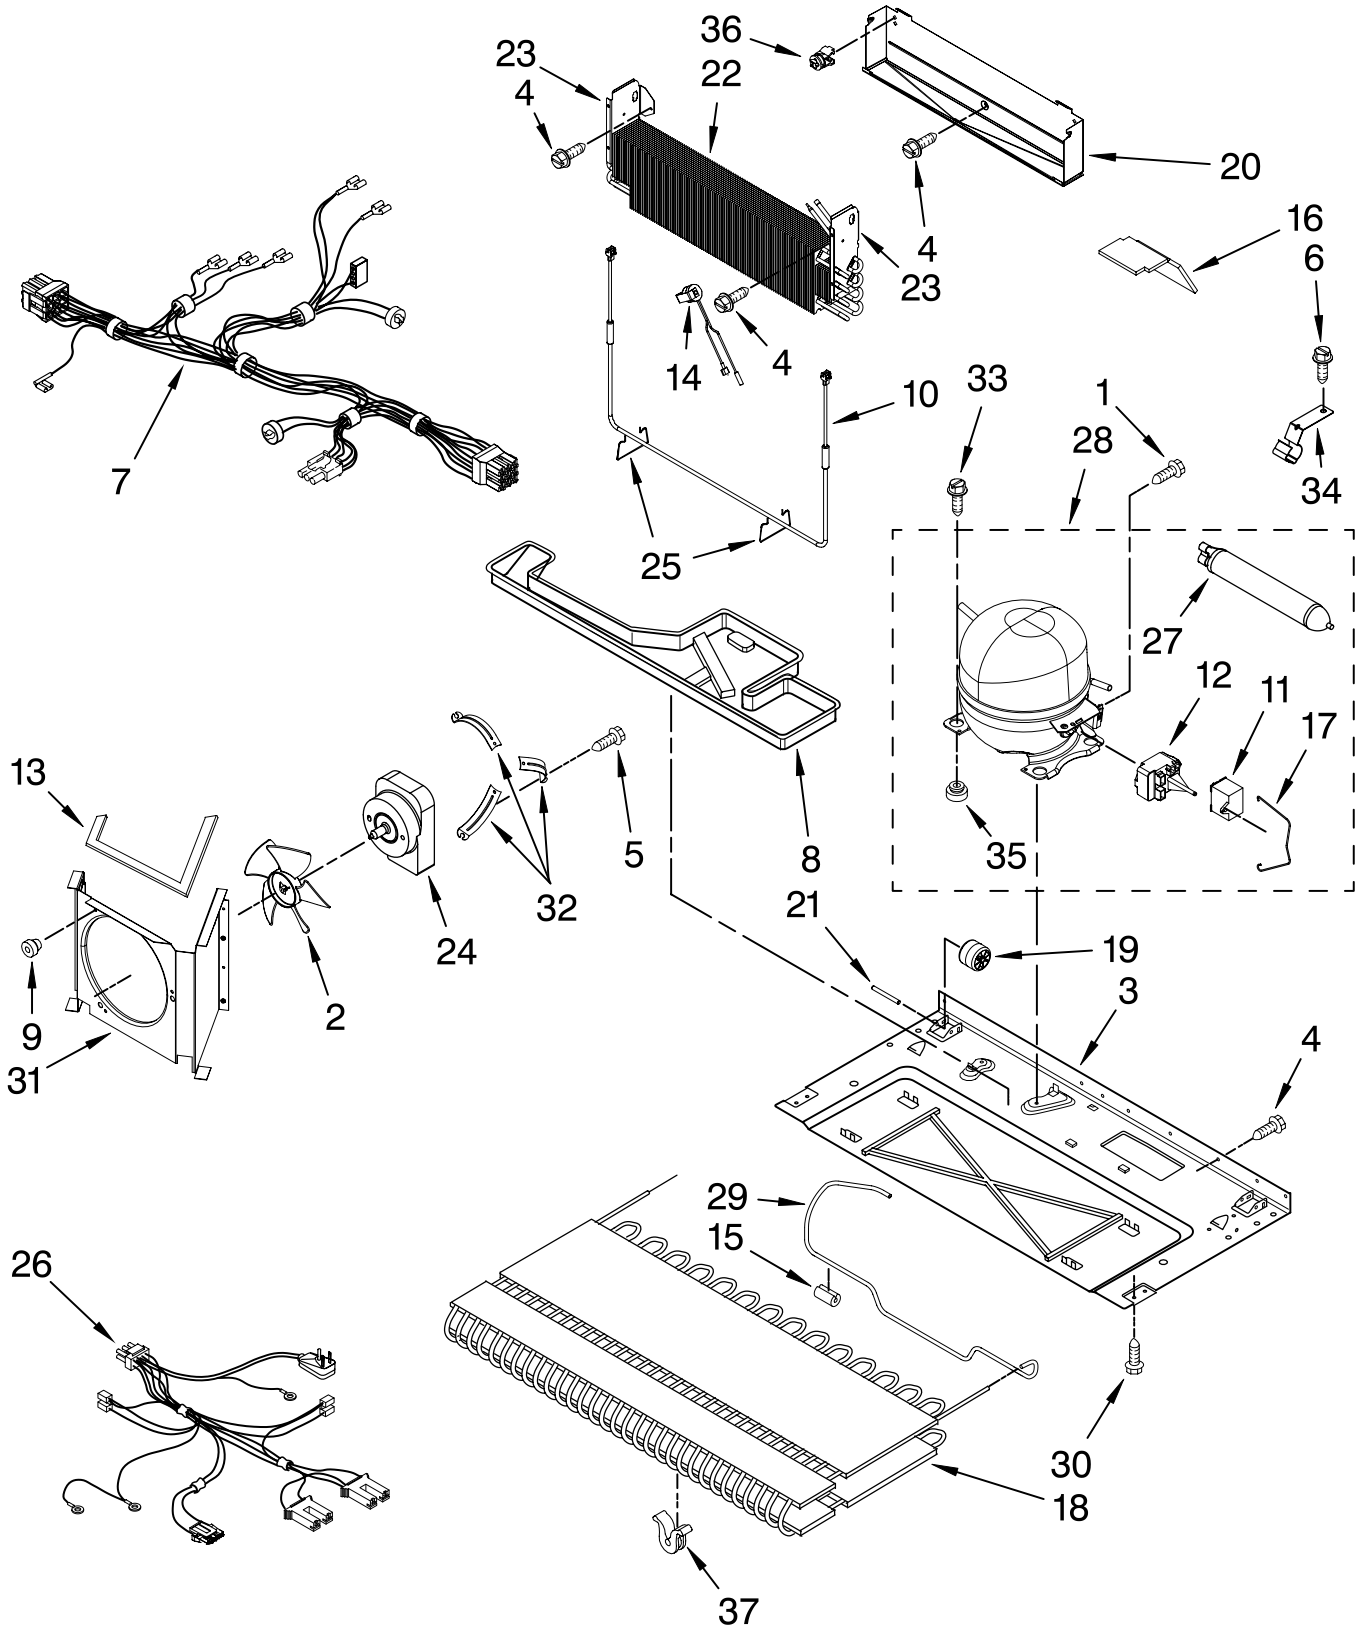

UNIT PARTS

For Models: MFI2266AEB10, MFI2266AEQ10, MFI2266AES10, MFI2266AEU10, MFI2266AEW10
(Black) (Bisque) (Stainless) (Ultra Silver) (White)

The model(s) number shown may be different than what is printed on the model/serial tag of your product. The number(s) shown combine the model number and the first two digits of the serial number from the product tag.

FOR ORDERING INFORMATION REFER TO PARTS PRICE LIST