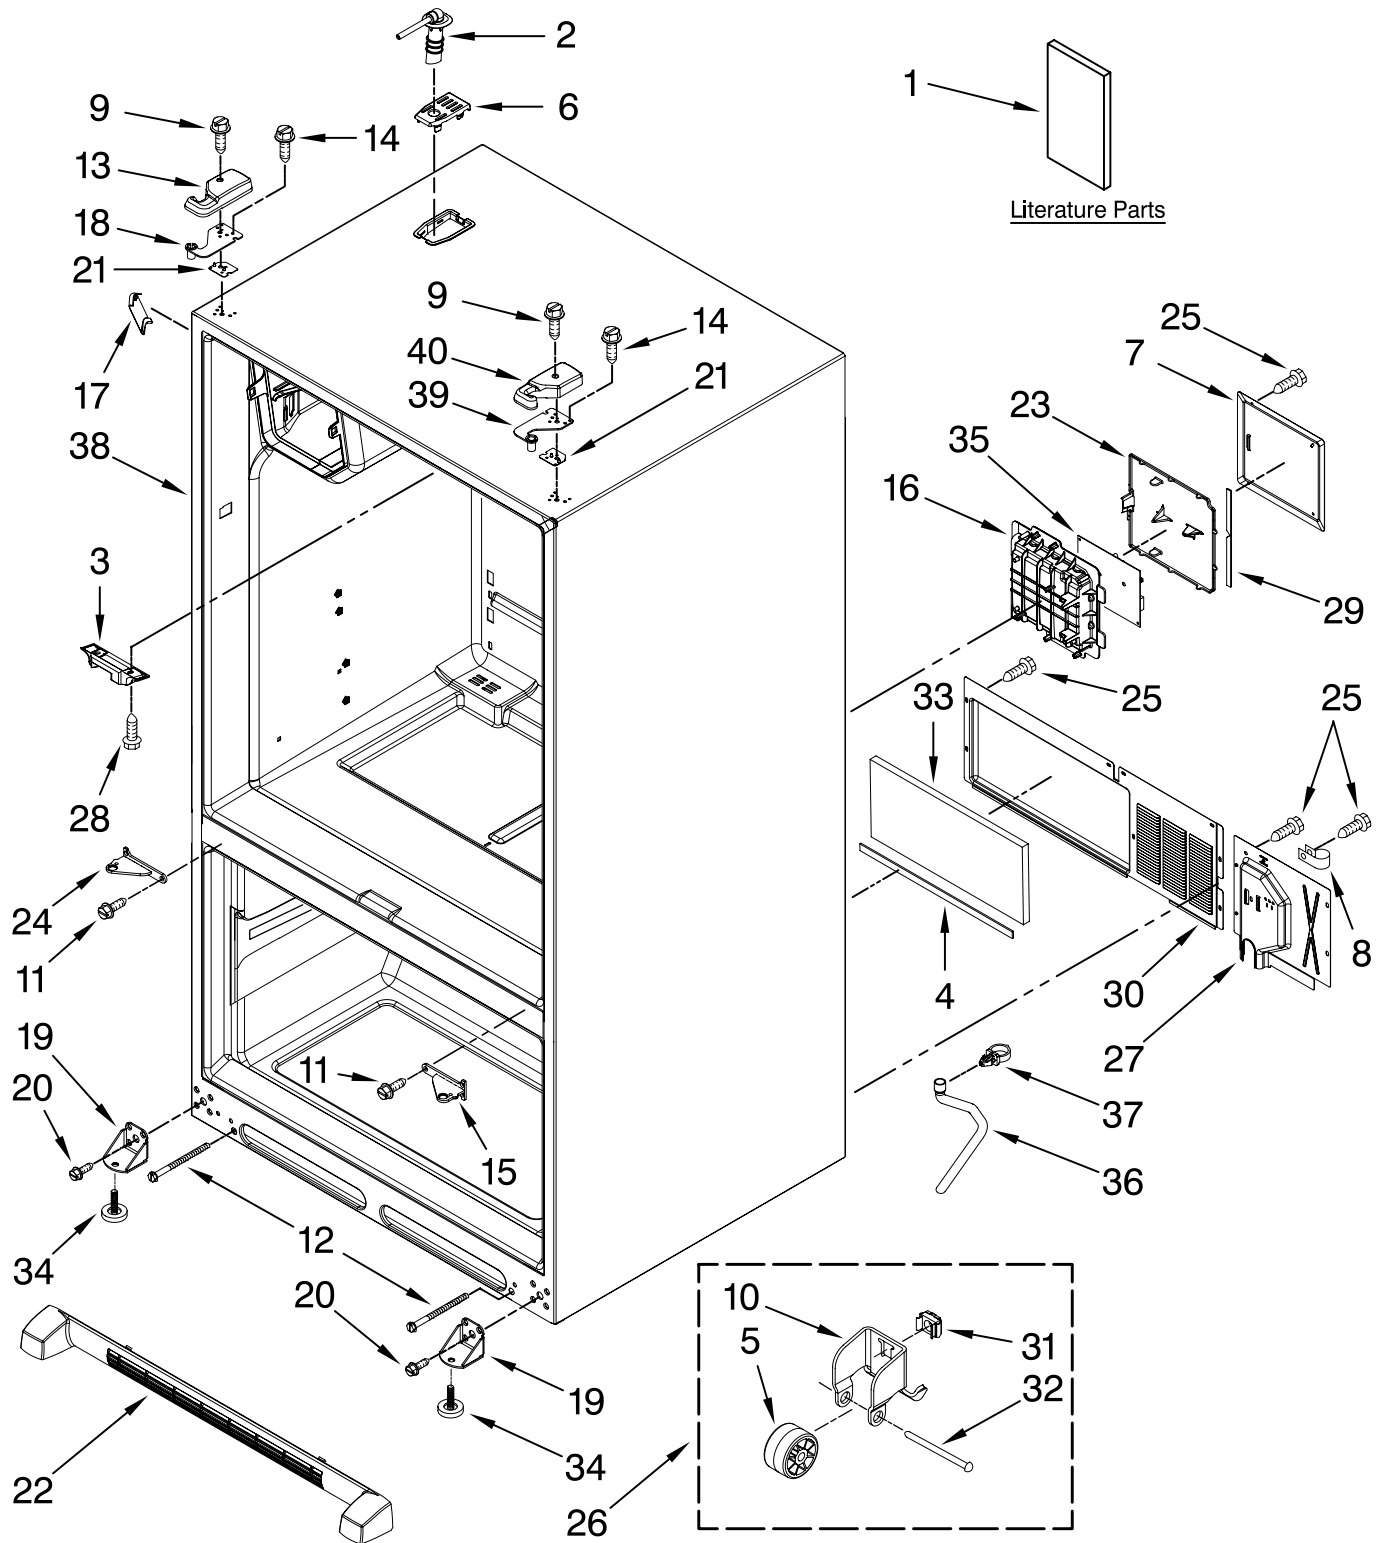

CABINET PARTS

REFRIGERATOR

For Models: MFI2269VEW10, MFI2269VEB10, MFI2269VEQ10, MFI2269VEA10, MFI2269VEM10
(White) (Black) (Bisque) (Monochromatic Satina) (Monochromatic Stainless)

MAYTAG®

The model(s) number shown may be different than what is printed on the model/serial tag of your product. The number(s) shown combine the model number and the first two digits of the serial number from the product tag.

FOR ORDERING INFORMATION REFER TO PARTS PRICE LIST