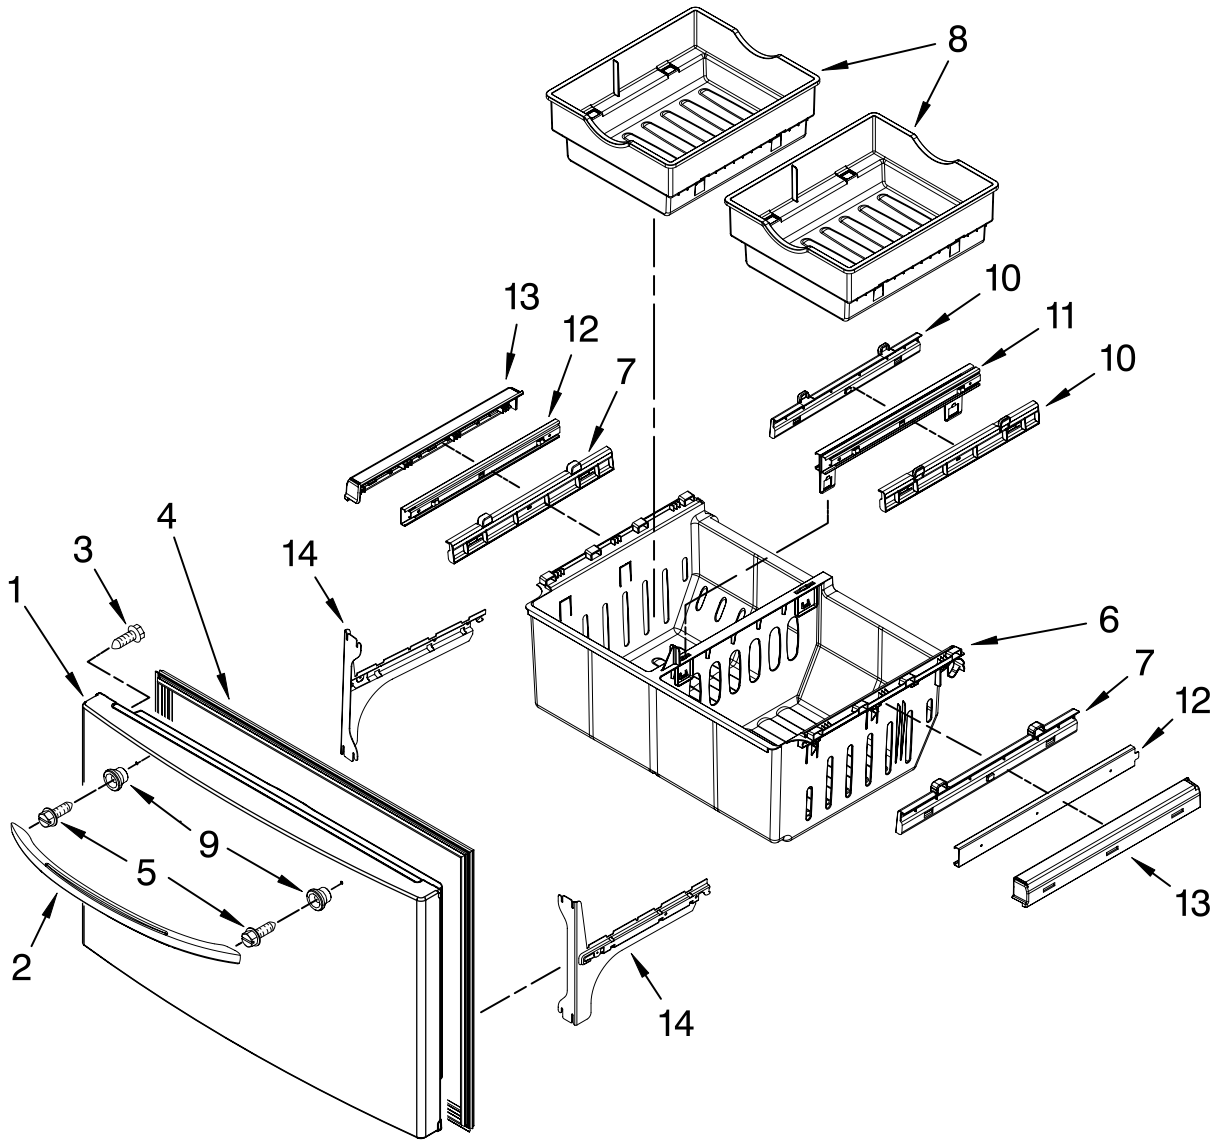

FREEZER DOOR PARTS

For Models: MFI2269VEW10, MFI2269VEB10, MFI2269VEQ10, MFI2269VEA10, MFI2269VEM10
(White) (Black) (Bisque) (Monochromatic Satina) (Monochromatic Stainless)

The model(s) number shown may be different than what is printed on the model/serial tag of your product. The number(s) shown combine the model number and the first two digits of the serial number from the product tag.

Illus. No.	Part No.	DESCRIPTION
1	W10160134	Freezer Door White
	W10160125	Black
	W10160128	Bisque
	12977819LQ	Satina
	12977819SQ	Mono Stainless
2	W10123792	White Handle, Door
	W10123794	Black
	W10123793	Bisque
	W10123795	Stainless
3	67006408	Screw

Illus. No.	Part No.	DESCRIPTION
4	W10164046	Gasket, Door White
	W10164047	Black
	W10180624	Apollo Grey
5	67002935	Screw, Handle
6	W10166235	Bin, Lower
	W10166742	Adapter, Bin (Outer)
8	W10166236	Bin, Upper Right
	W10166237	Left
9	67006113	Mount, Handle

Illus. No.	Part No.	DESCRIPTION
10	W10163002	Adapter, Bin (Inner)
11	67006372	Bracket/Glide Assembly
12	67006369	Glide, Upper
	67006368	Right
13	67006367	Left
	67006367	Right
14	W10122147	Bracket, Door Slide Left
	W10122148	Right

FOR ORDERING INFORMATION REFER TO PARTS PRICE LIST