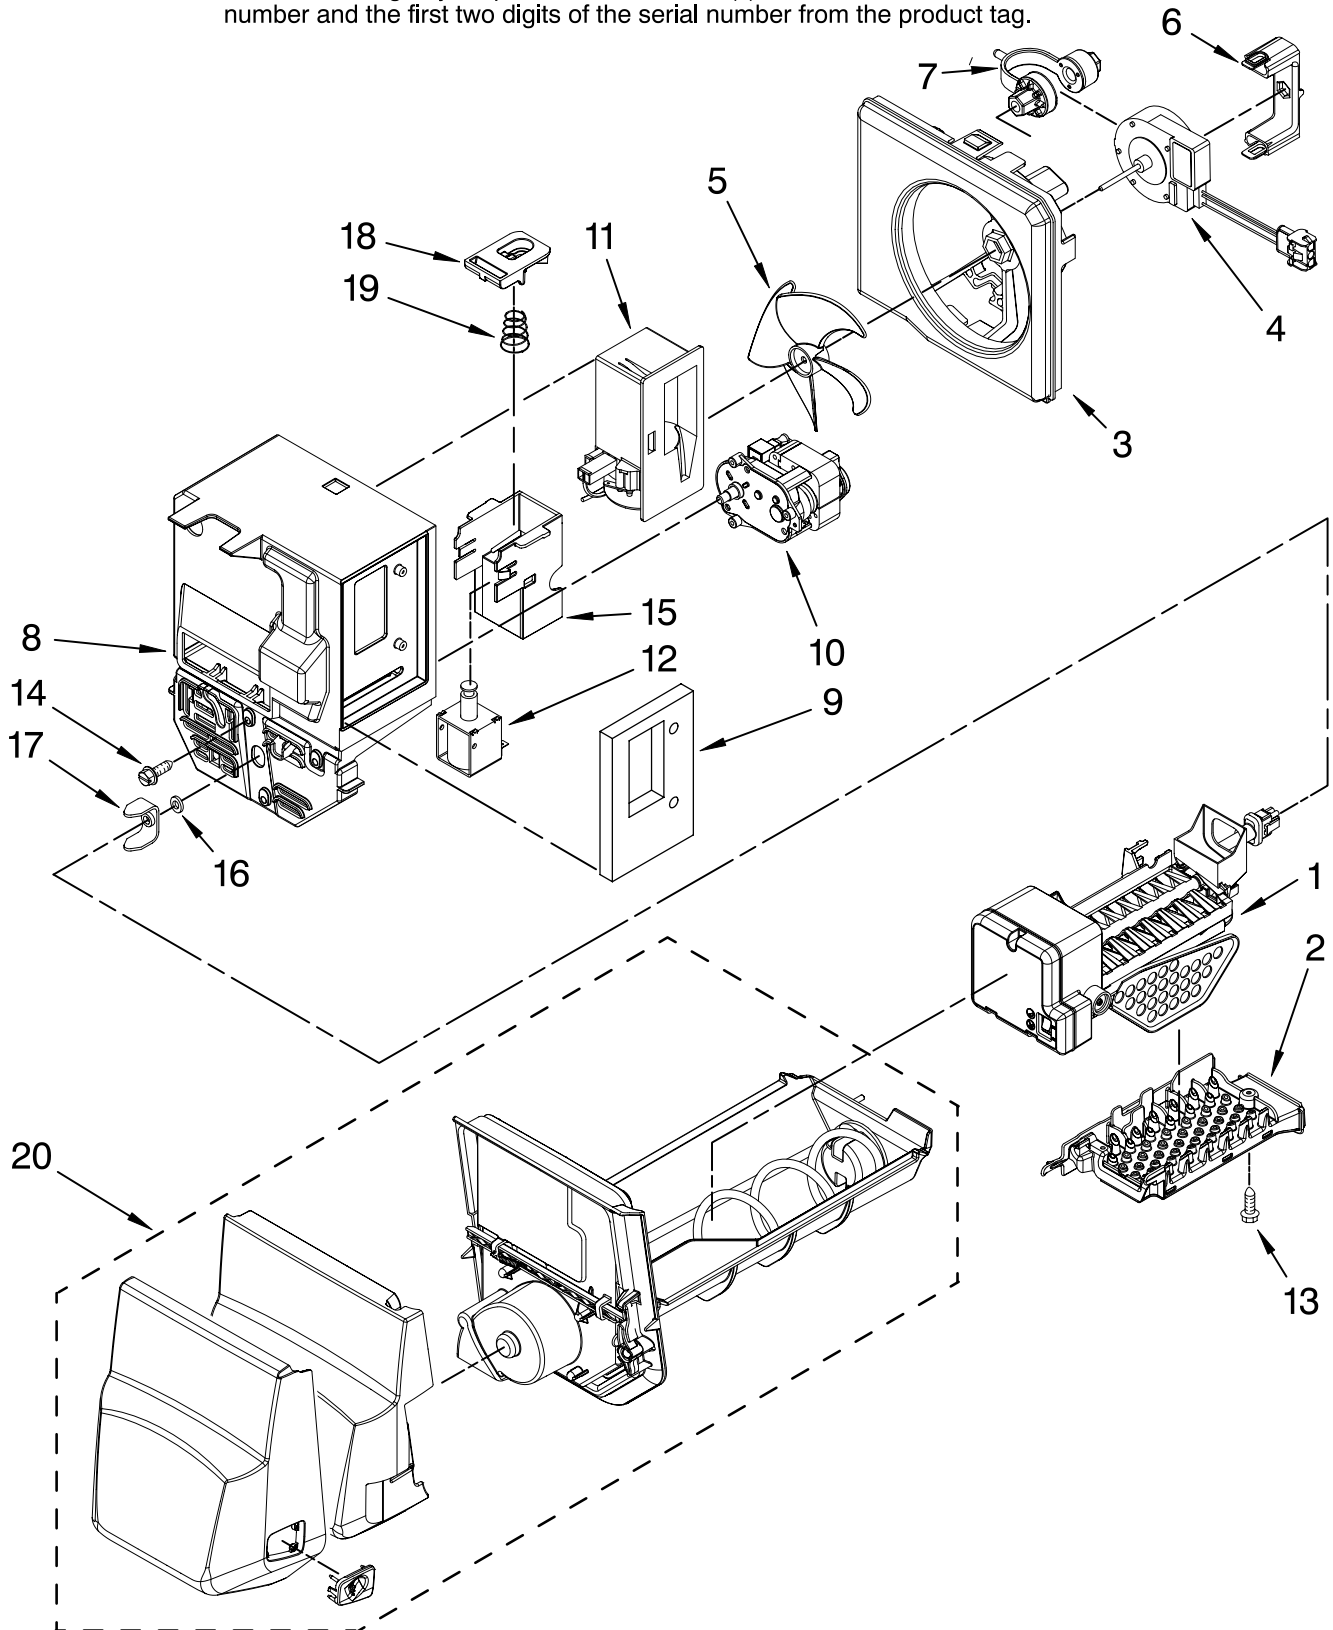

MOTOR AND ICE CONTAINER PARTS

For Models: MFI2269VEW10, MFI2269VEB10, MFI2269VEQ10, MFI2269VEA10, MFI2269VEM10
(White) (Black) (Bisque) (Monochromatic Satina) (Monochromatic Stainless)

The model(s) number shown may be different than what is printed on the model/serial tag of your product. The number(s) shown combine the model number and the first two digits of the serial number from the product tag.

FOR ORDERING INFORMATION REFER TO PARTS PRICE LIST