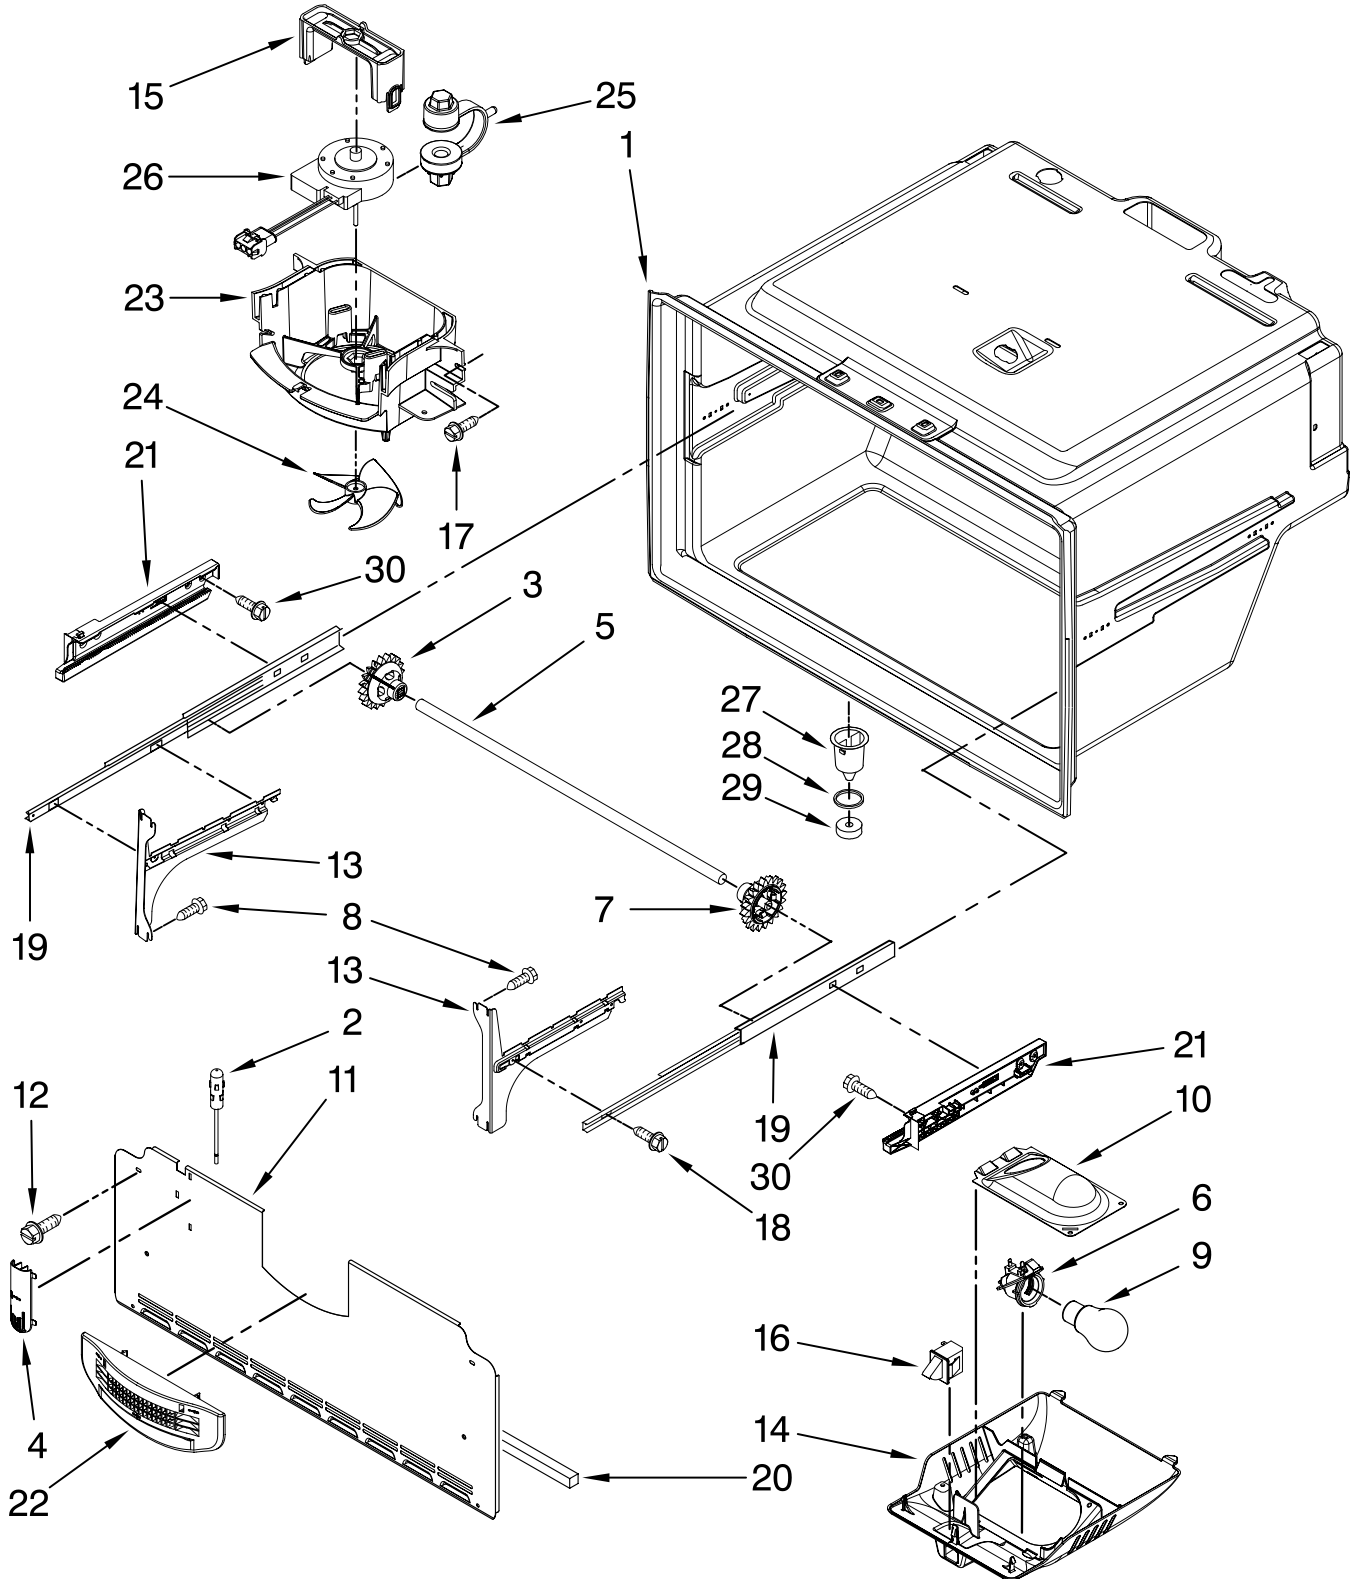

FREEZER LINER PARTS

For Models: MFI2269VEW10, MFI2269VEB10, MFI2269VEQ10, MFI2269VEA10, MFI2269VEM10
(White) (Black) (Bisque) (Monochromatic) (Monochromatic
Satina) (Stainless)

The model(s) number shown may be different than what is printed on the model/serial tag of your product. The number(s) shown combine the model number and the first two digits of the serial number from the product tag.

FOR ORDERING INFORMATION REFER TO PARTS PRICE LIST