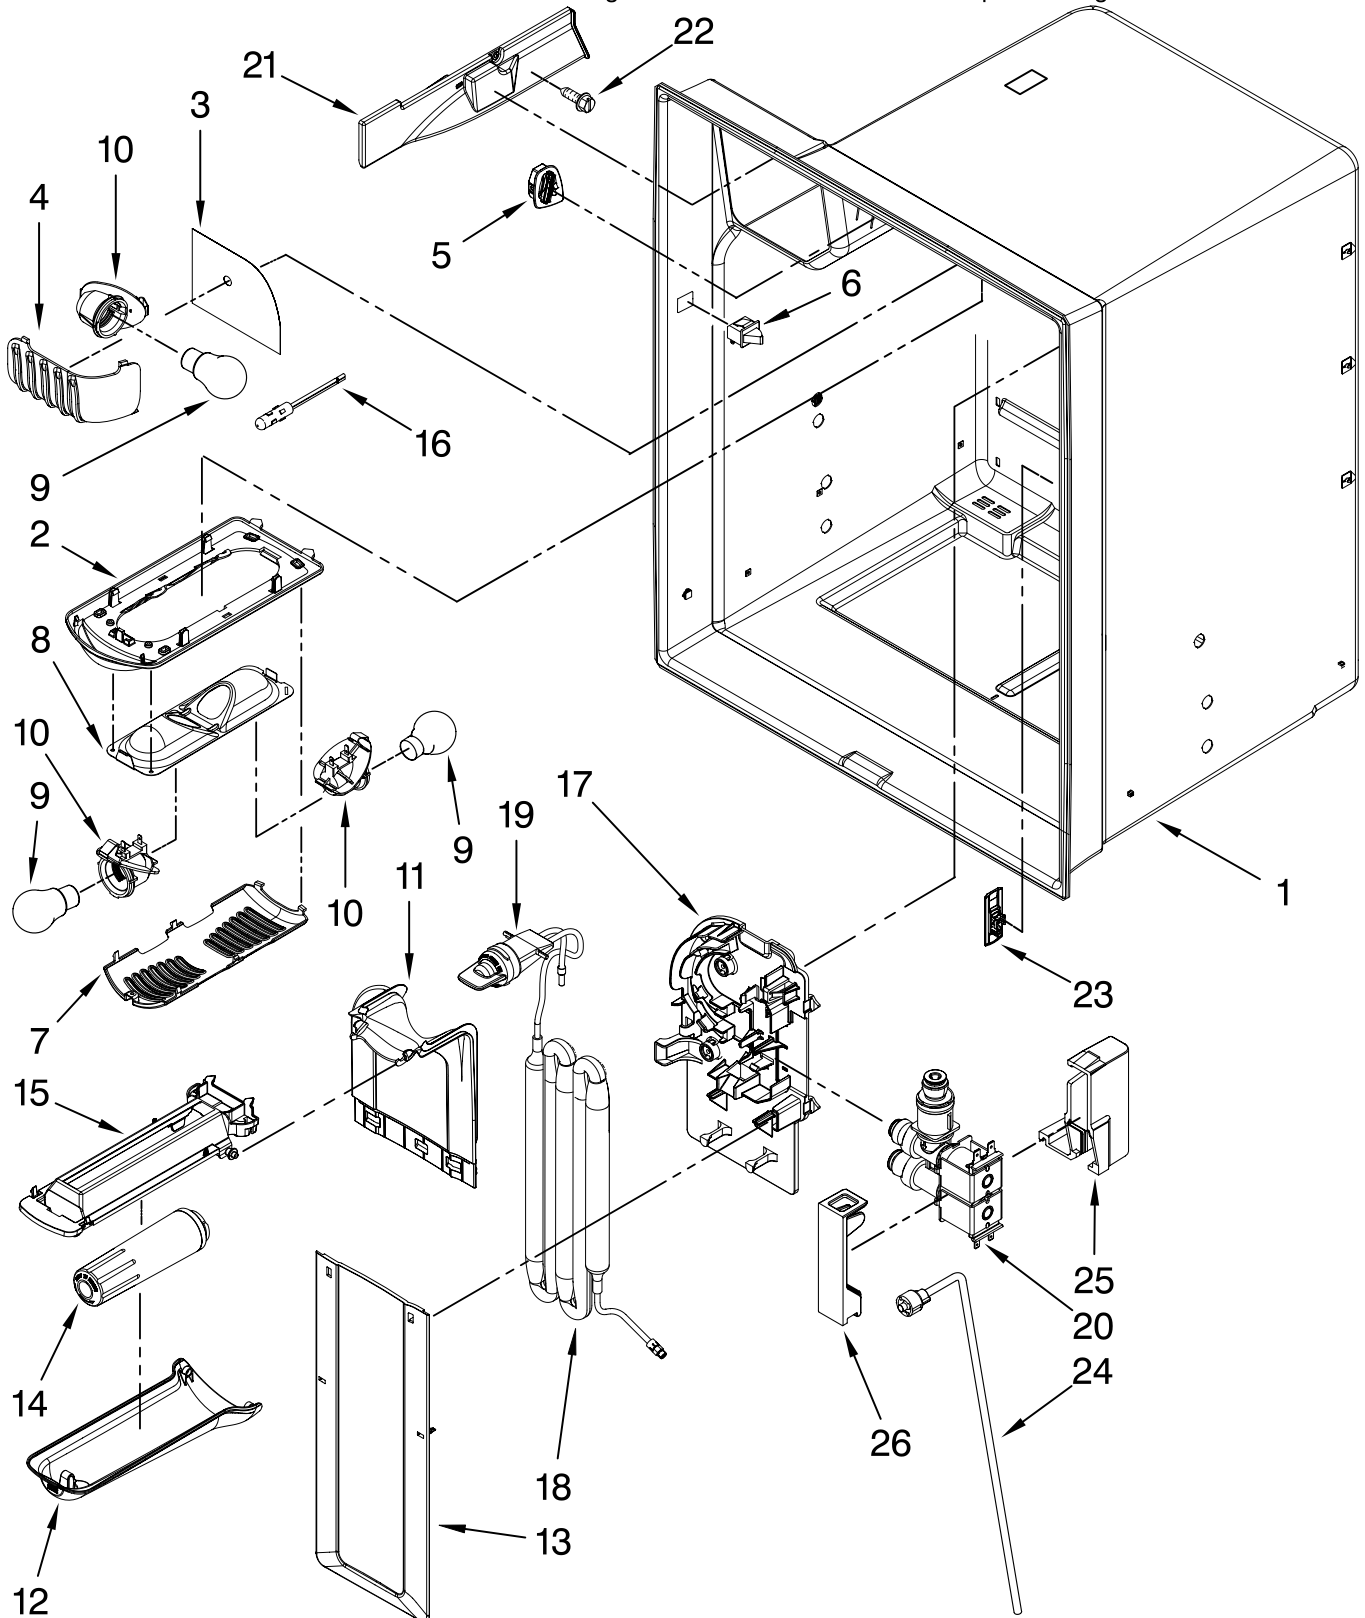

REFRIGERATOR LINER PARTS

For Models: MFI2269VEW10, MFI2269VEB10, MFI2269VEQ10, MFI2269VEA10, MFI2269VEM10
(White) (Black) (Bisque) (Monochromatic (Monochromatic
 Satina) Stainless)

The model(s) number shown may be different than what is printed on the model/serial tag of your product. The number(s) shown combine the model number and the first two digits of the serial number from the product tag.

FOR ORDERING INFORMATION REFER TO PARTS PRICE LIST