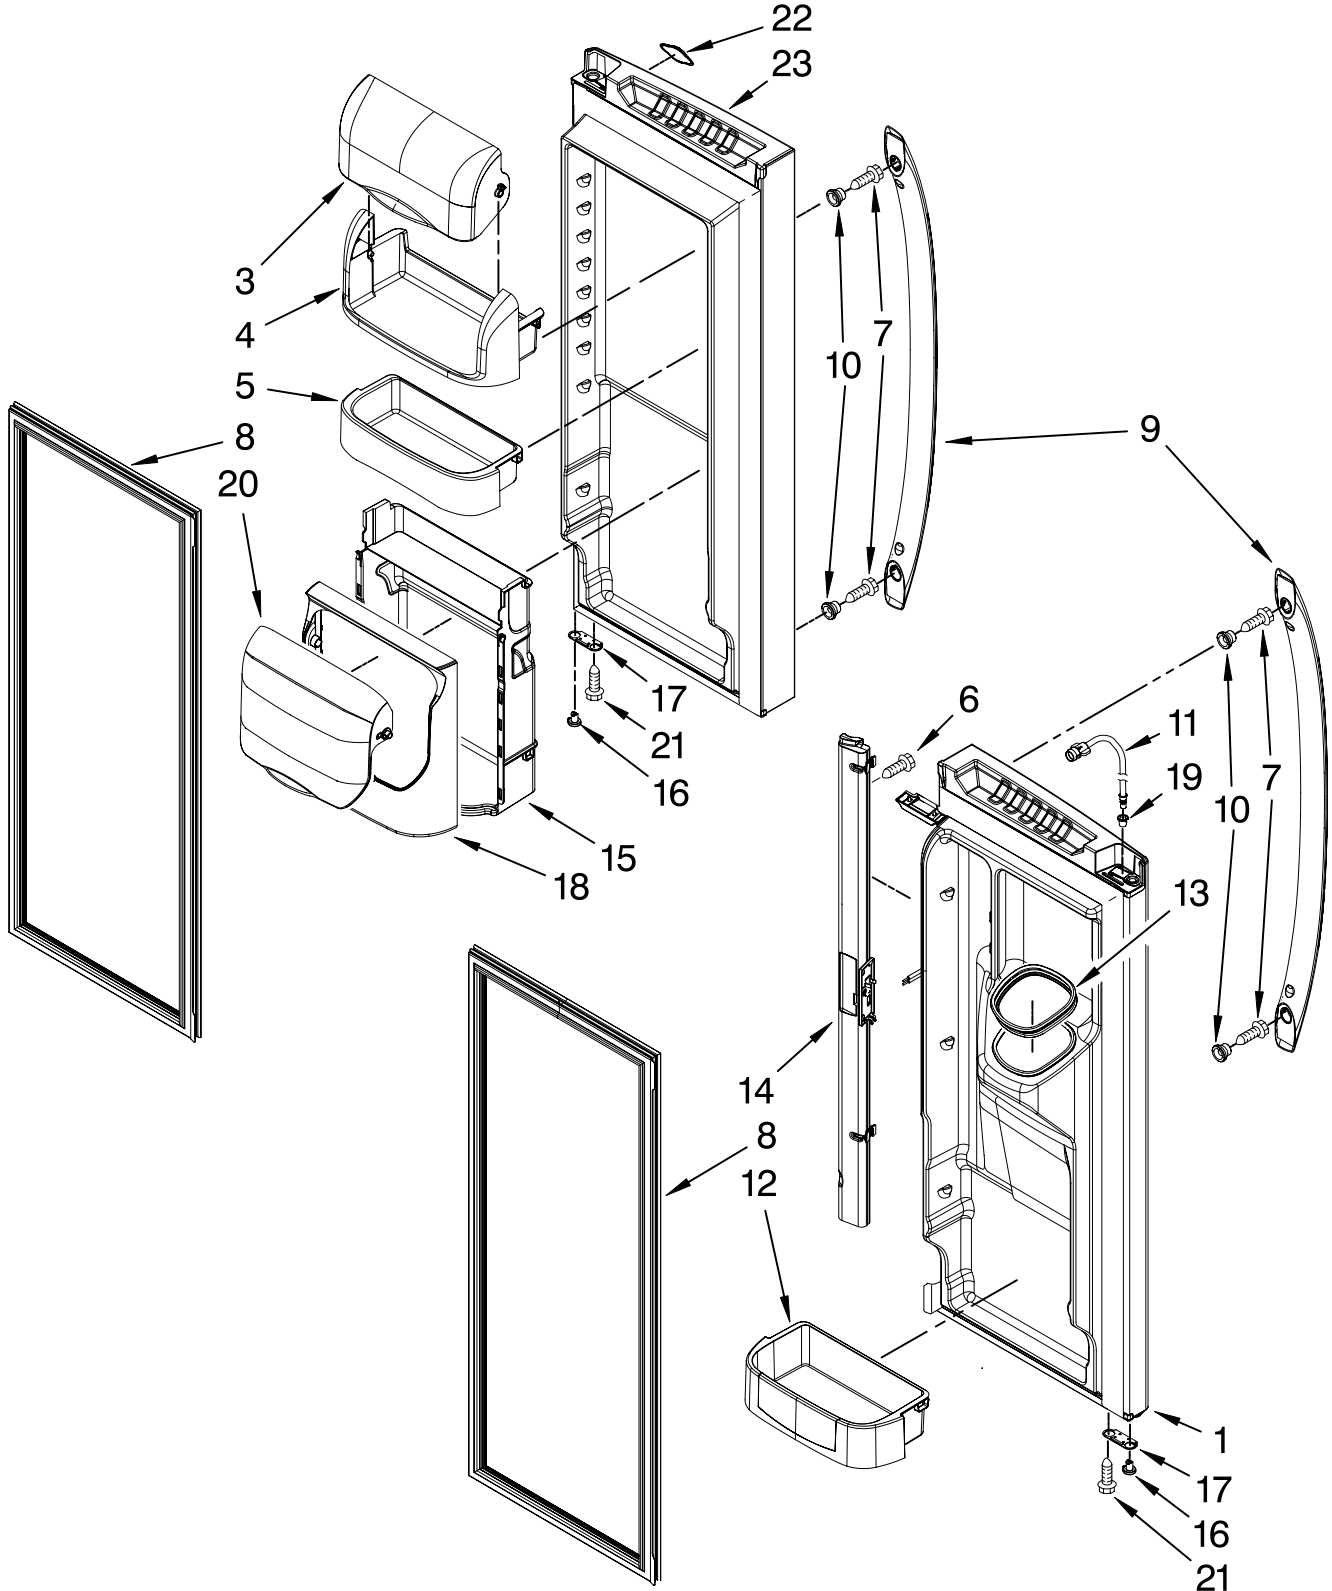

REFRIGERATOR DOOR PARTS

For Models: MFI2269VEW10, MFI2269VEB10, MFI2269VEQ10, MFI2269VEA10, MFI2269VEM10
(White) (Black) (Bisque) (Monochromatic Satina) (Monochromatic Stainless)

The model(s) number shown may be different than what is printed on the model/serial tag of your product. The number(s) shown combine the model number and the first two digits of the serial number from the product tag.

FOR ORDERING INFORMATION REFER TO PARTS PRICE LIST