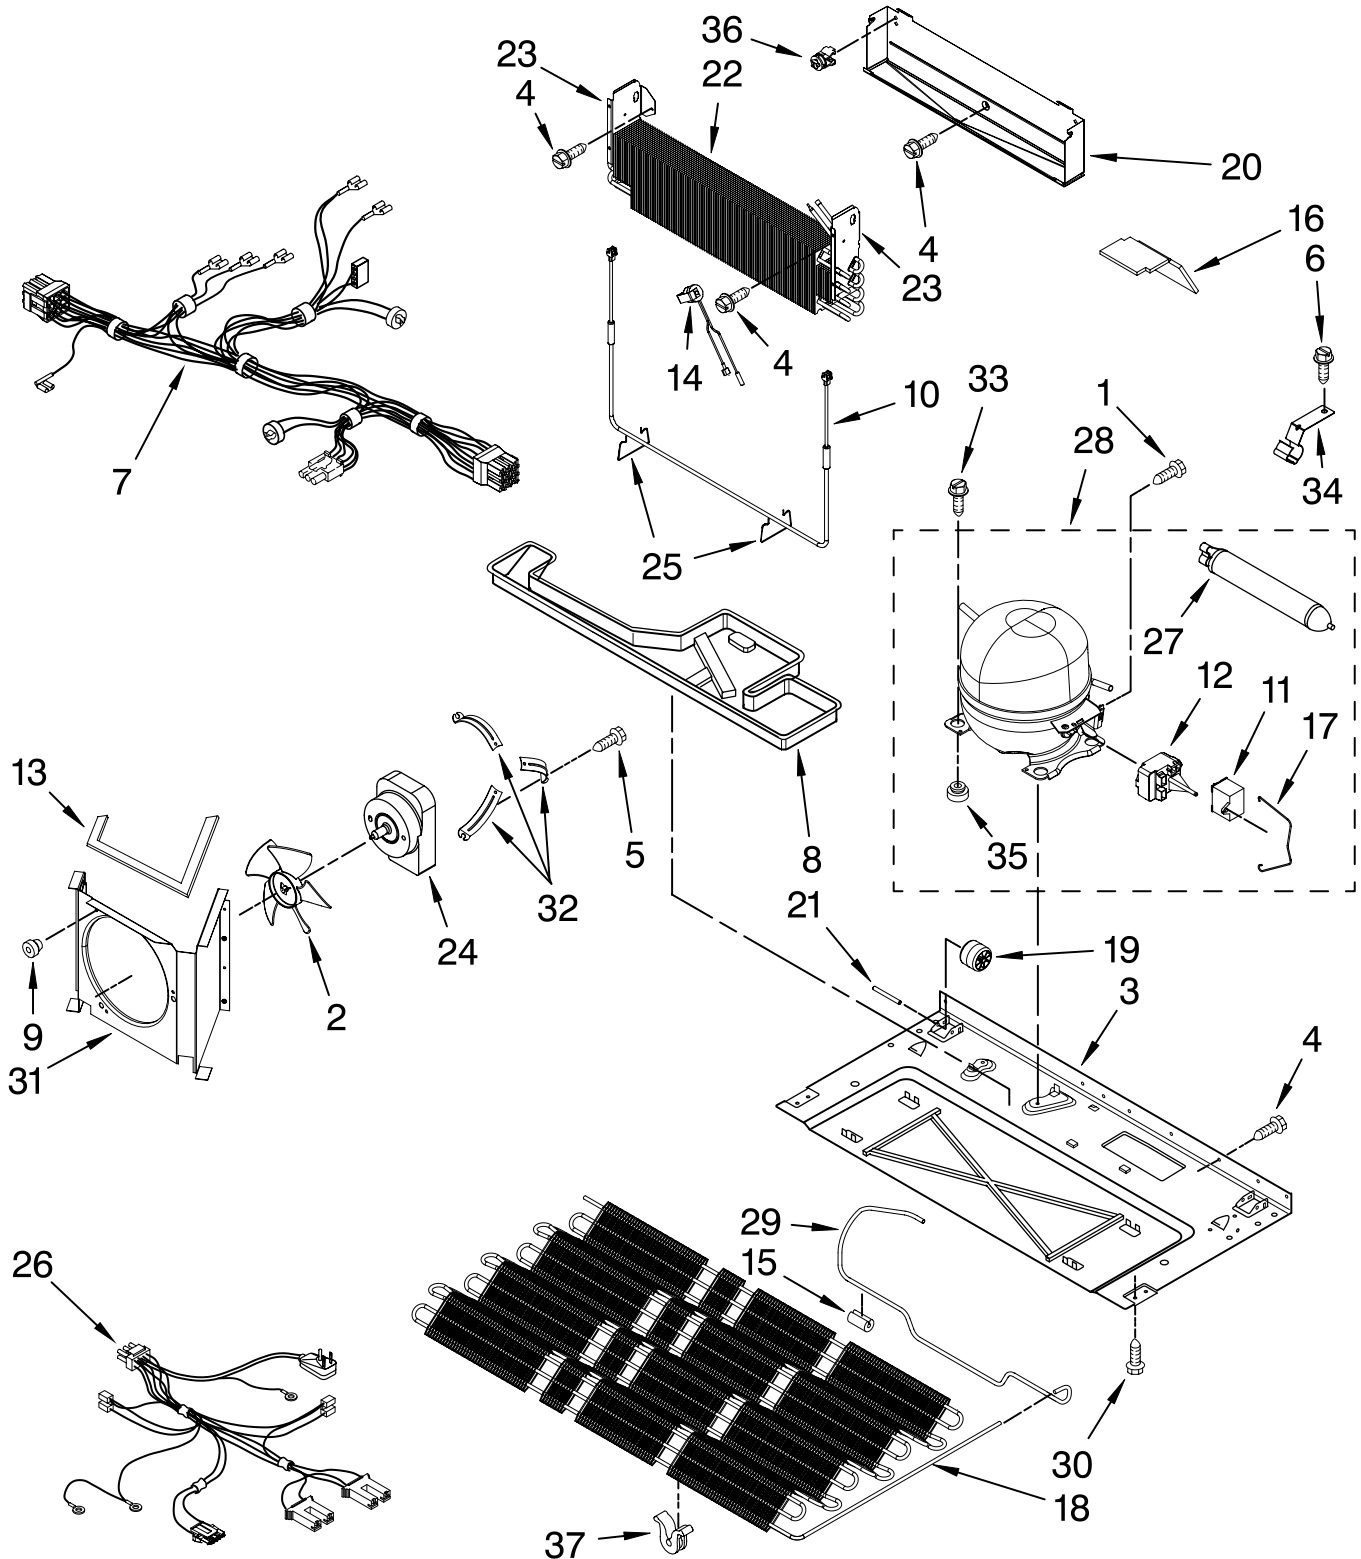

UNIT PARTS

For Models: MFI2269VEW10, MFI2269VEB10, MFI2269VEQ10, MFI2269VEA10, MFI2269VEM10
(White) (Black) (Bisque) (Monochromatic (Monochromatic
 Satina) Stainless)

The model(s) number shown may be different than what is printed on the model/serial tag of your product. The number(s) shown combine the model number and the first two digits of the serial number from the product tag.

FOR ORDERING INFORMATION REFER TO PARTS PRICE LIST